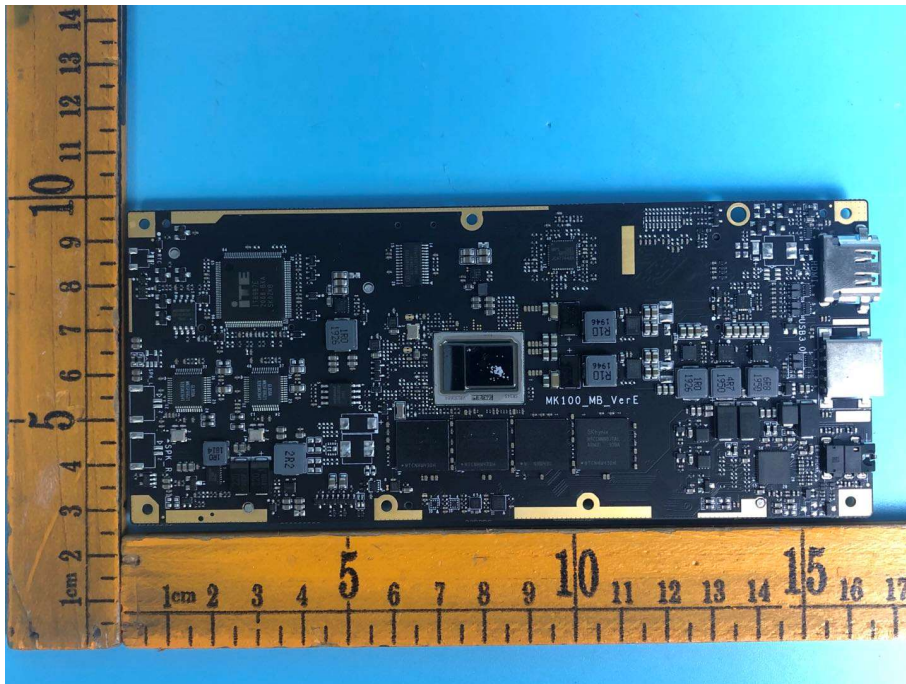

APPENDIX-PHOTOGRAPHS OF EUT CONSTRUCTIONAL DETAILS

Model:MDK-100

Photo 1

Photo 2

Photo 3

Photo 4

Photo 5

Photo 6

BT Antenna
(WiFi Antenna A)

WiFi Antenna B

Photo 7

Photo 8

Photo 9

Photo 10

Photo 11

Photo 12