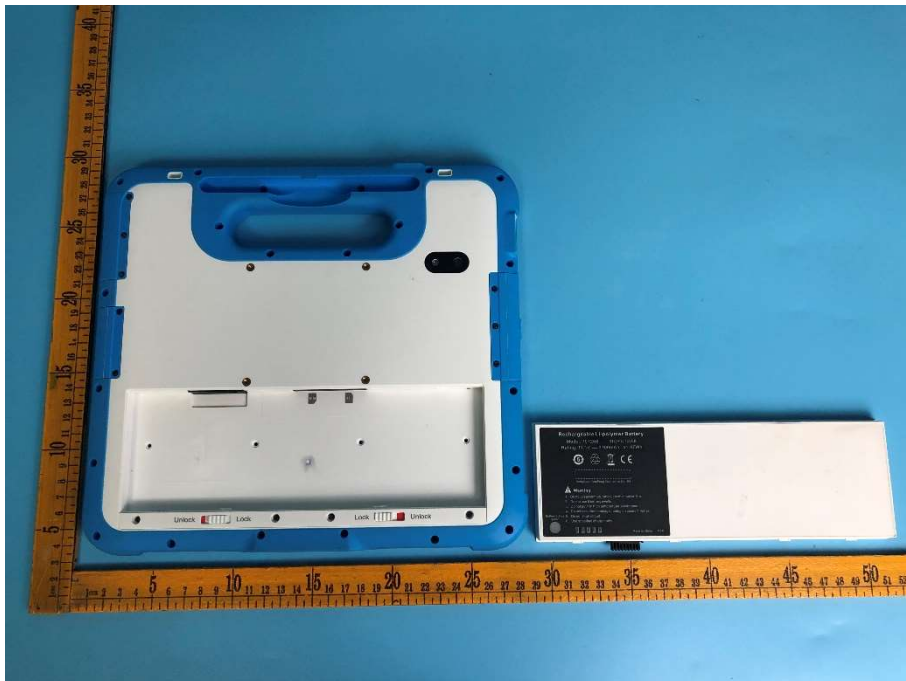

APPENDIX-PHOTOGRAPHS OF EUT CONSTRUCTIONAL DETAILS

Model:MDK-100

Photo 1

Photo 2

Photo 3

Photo 4

Photo 5

Photo 6

BT Antenna
(WiFi Antenna A)

WiFi Antenna B

Photo 7

Photo 8

Photo 9

Photo 10

Photo 11

Photo 12