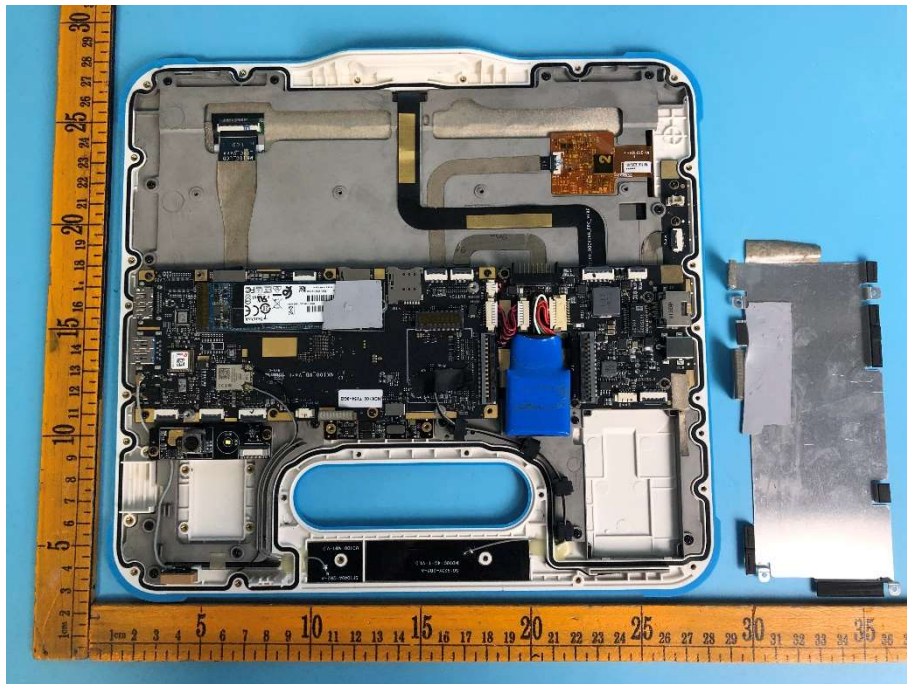

APPENDIX-PHOTOGRAPHS OF EUT CONSTRUCTIONAL DETAILS

Model:MDK-100

Photo 1

Photo 2

Photo 3

Photo 4

Photo 5

Photo 6

BT Antenna
(WiFi Antenna A)

WiFi Antenna B

Photo 7

Photo 8

Photo 9

Photo 10

Photo 11

Photo 12