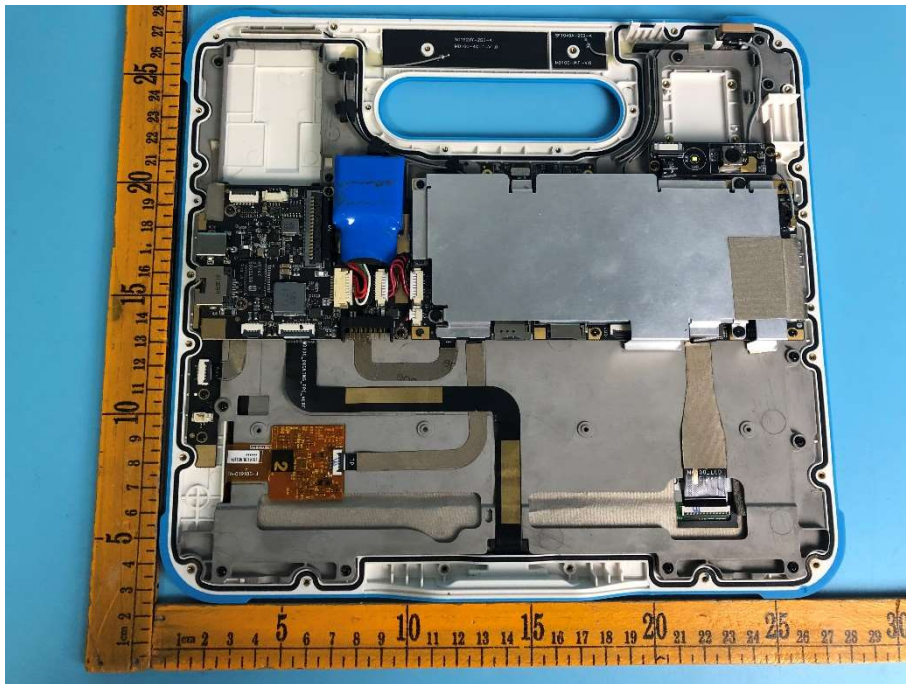

APPENDIX-PHOTOGRAPHS OF EUT CONSTRUCTIONAL DETAILS

Model:MDK-100

Photo 1

Photo 2

Photo 3

Photo 4

Photo 5

Photo 6

BT Antenna
(WiFi Antenna A)

WiFi Antenna B

Photo 7

Photo 8

Photo 9

Photo 10

Photo 11

Photo 12