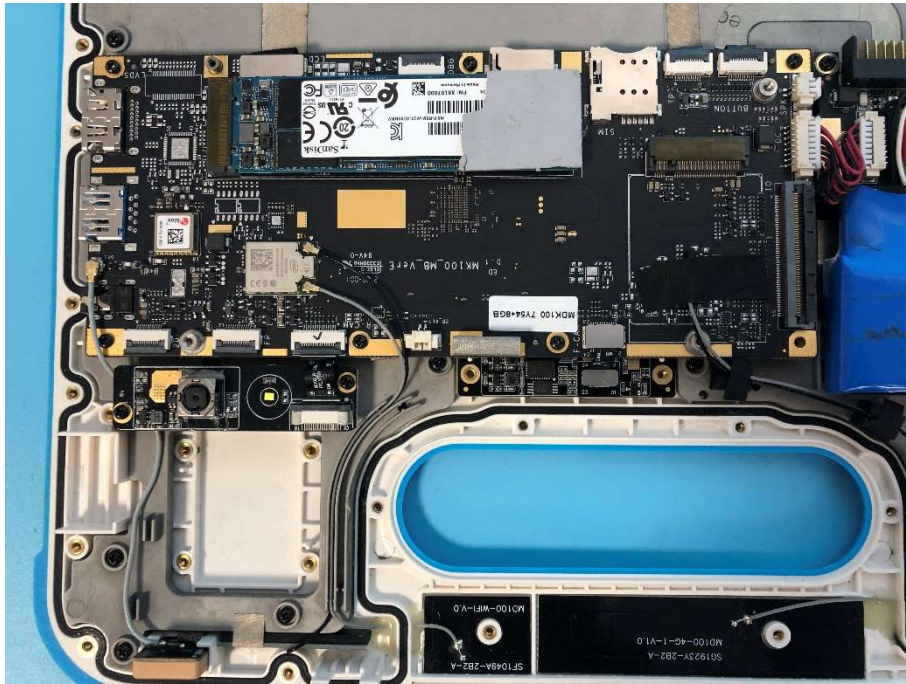

APPENDIX-PHOTOGRAPHS OF EUT CONSTRUCTIONAL DETAILS

Model:MDK-100

Photo 1

Photo 2

Photo 3

Photo 4

Photo 5

Photo 6

BT Antenna
(WiFi Antenna A)

WiFi Antenna B

Photo 7

Photo 8

Photo 9

Photo 10

Photo 11

Photo 12