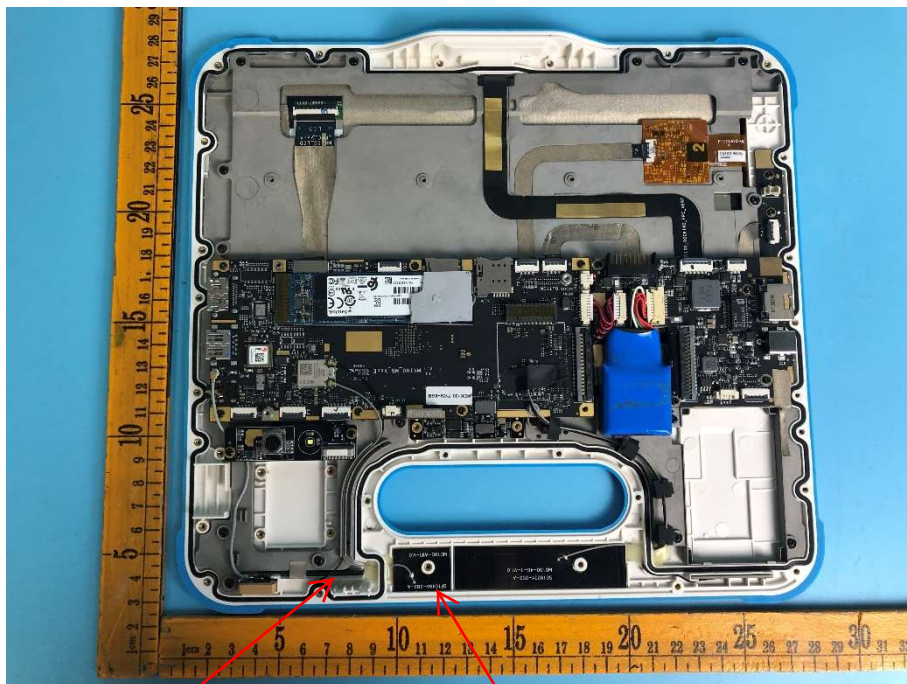

APPENDIX-PHOTOGRAPHS OF EUT CONSTRUCTIONAL DETAILS

Model:MDK-100

Photo 1

Photo 2

Photo 3

Photo 4

Photo 5

Photo 6

BT Antenna
(WiFi Antenna A)

WiFi Antenna B

Photo 7

Photo 8

Photo 9

Photo 10

Photo 11

Photo 12