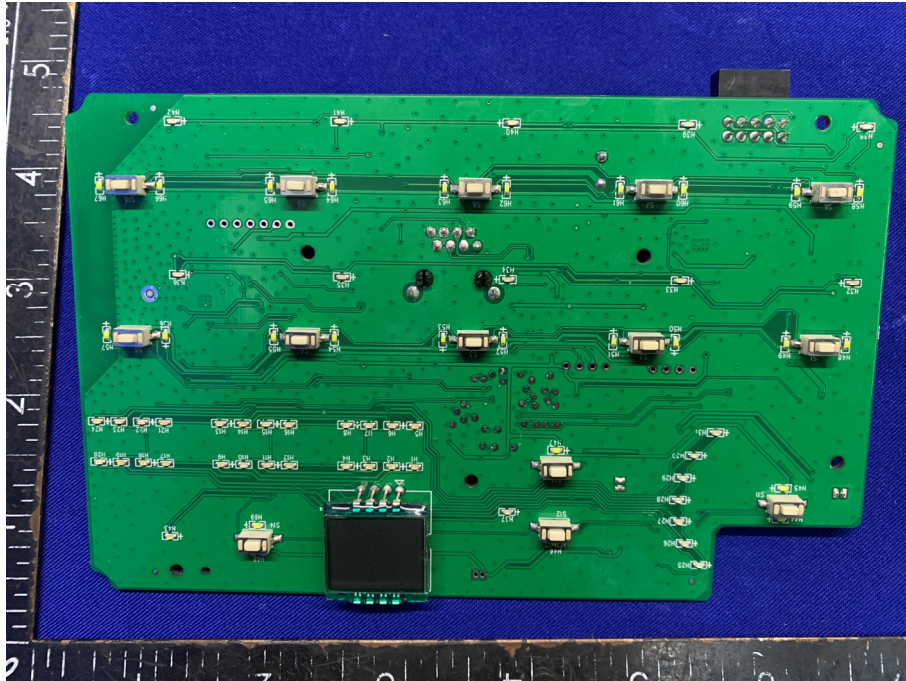

EUT INTERNAL PHOTOGRAPHS

Control panel:

Relay box :

BT Antenna

-----The end-----