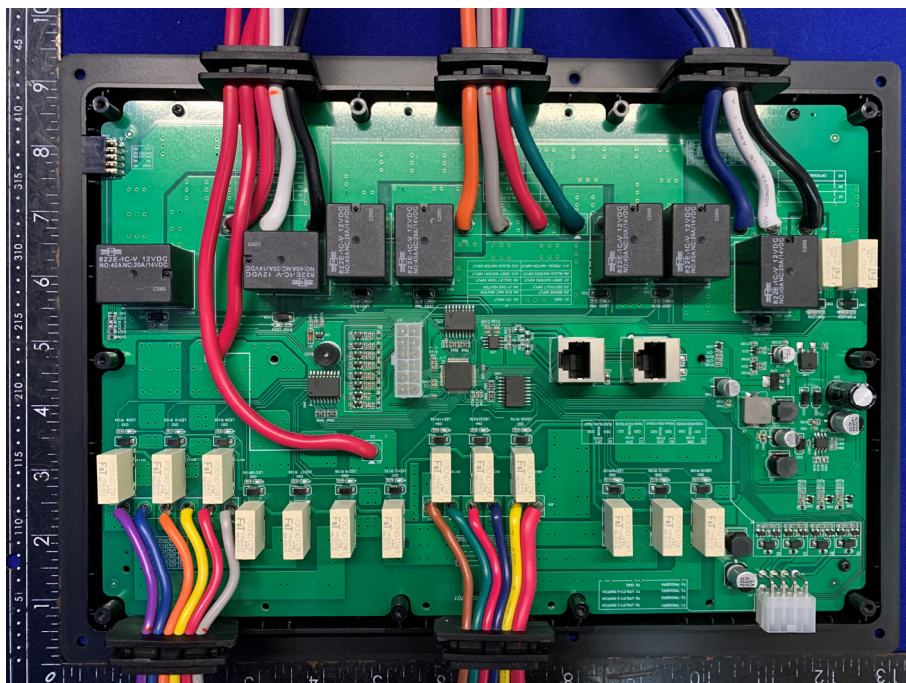

EUT INTERNAL PHOTOGRAPHS

Control panel:

Relay box :

BT Antenna

-----The end-----