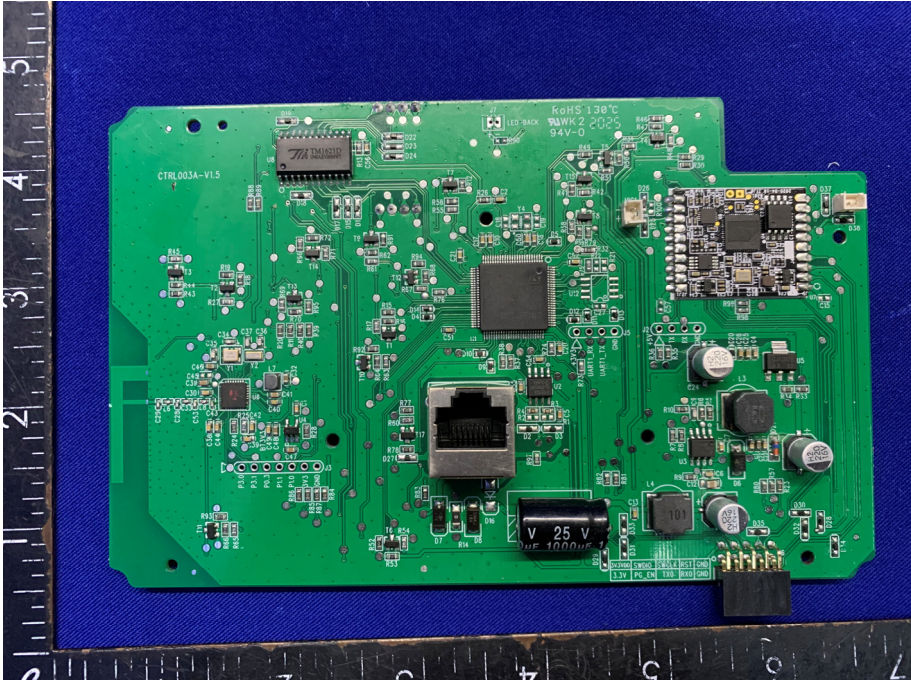

EUT INTERNAL PHOTOGRAPHS

Control panel:

Relay box :

BT Antenna

-----The end-----