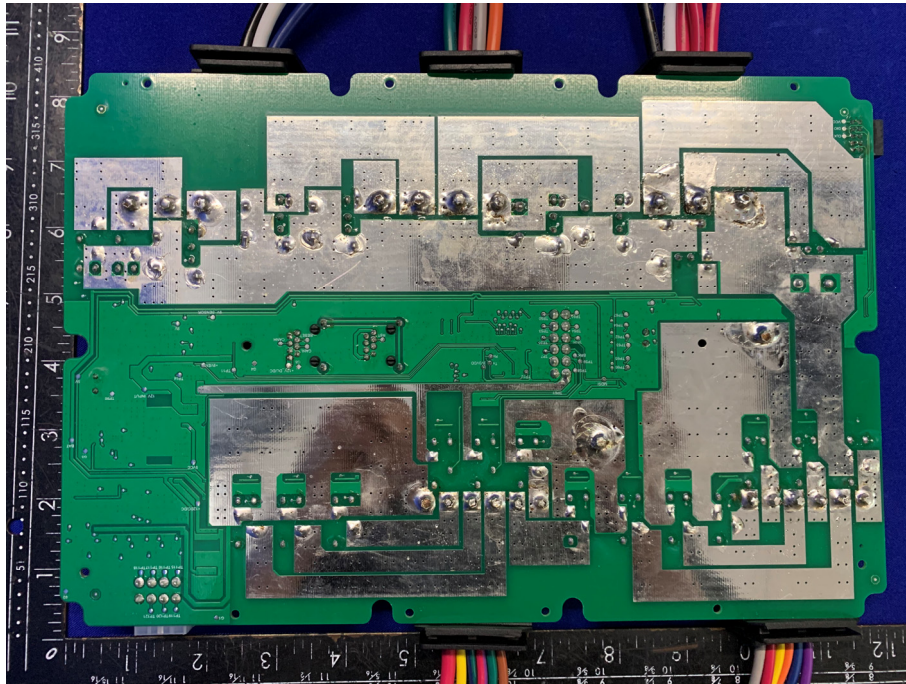

EUT INTERNAL PHOTOGRAPHS

Control panel:

Relay box :

BT Antenna

-----The end-----