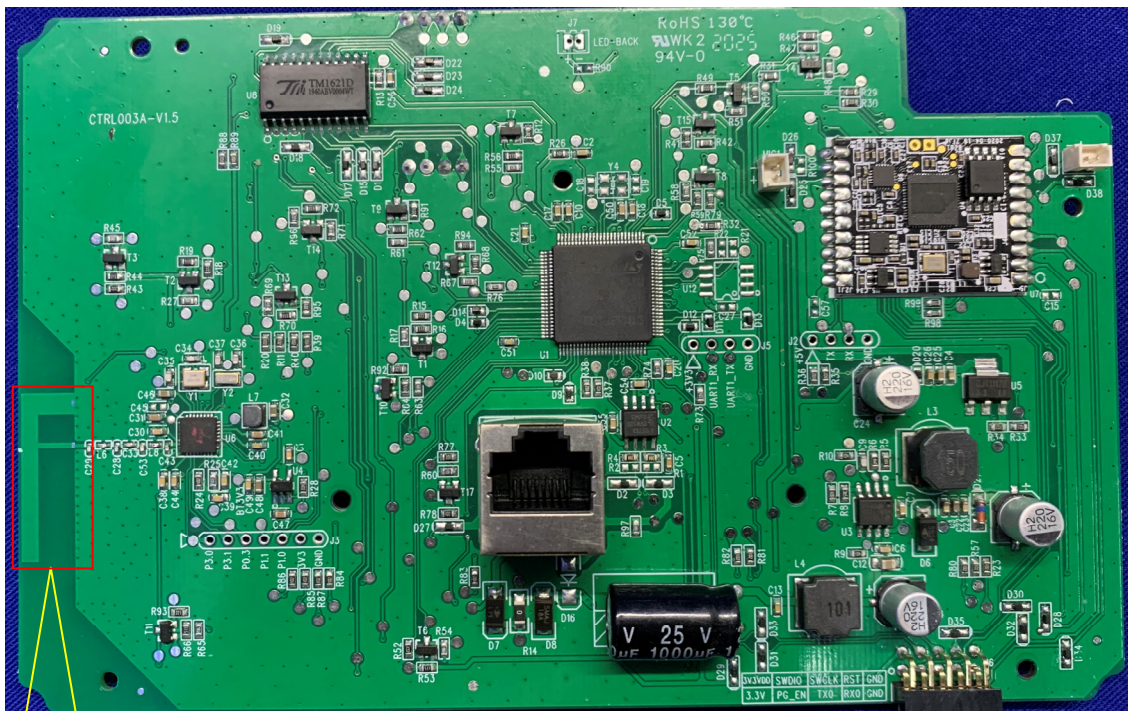

EUT INTERNAL PHOTOGRAPHS

Control panel:

Relay box :

BT Antenna

-----The end-----