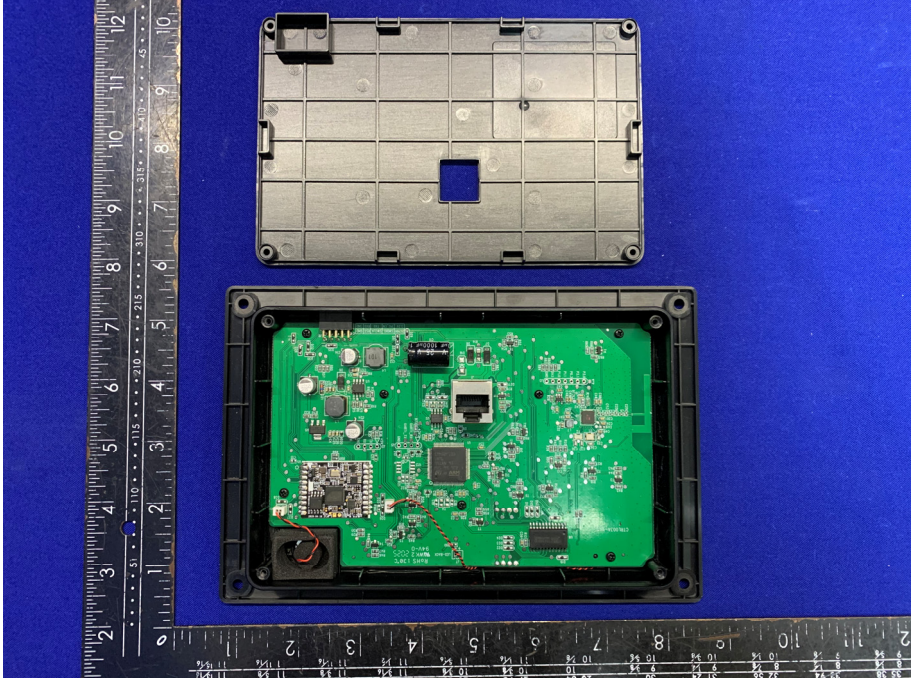

EUT INTERNAL PHOTOGRAPHS

Control panel:

Relay box :

BT Antenna

-----The end-----