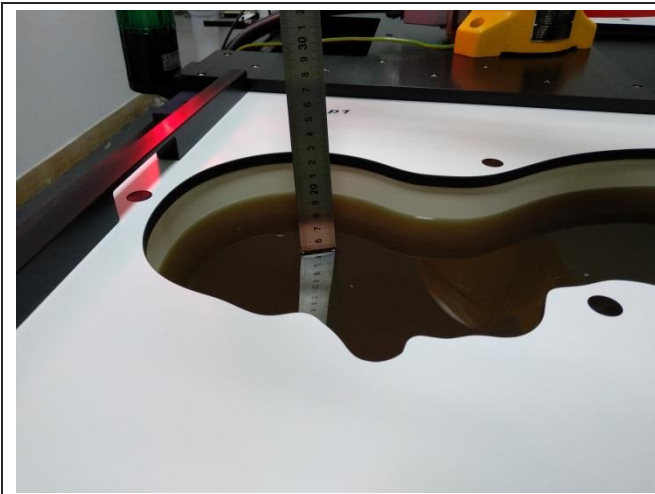

16. TestSetup Photos

Liquid depth in the Head phantom

Liquid depth in the Body phantom

Left Head Touch

Right Head Touch

Left Head Tilt (15°)

Right Head Tilt (15°)

Body-worn Front (5mm)

Body-worn Rear (5mm)

Front (5mm)

Rear (5mm)

Left Side (5mm)

Right Side (5mm)

Top Side (5mm)

Bottom Side (5mm)