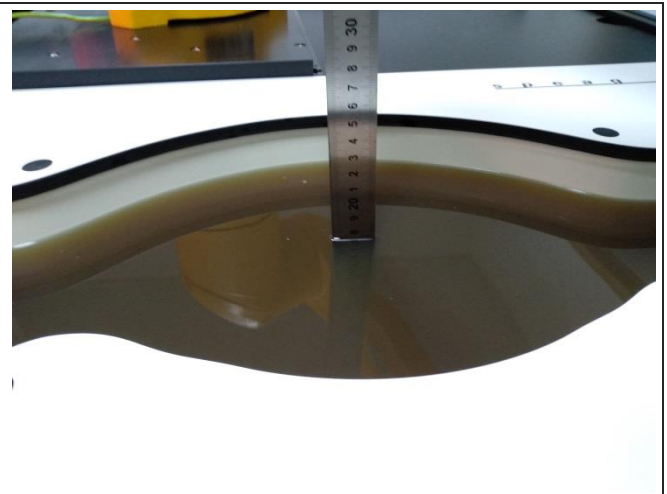

16. TestSetup Photos

Liquid depth in the Head phantom

Liquid depth in the Body phantom

Left Head Touch

Right Head Touch

Left Head Tilt (15°)

Right Head Tilt (15°)

Body-worn Front (5mm)

Body-worn Rear (5mm)

Front (5mm)

Rear (5mm)

Left Side (5mm)

Right Side (5mm)

Top Side (5mm)

Bottom Side (5mm)