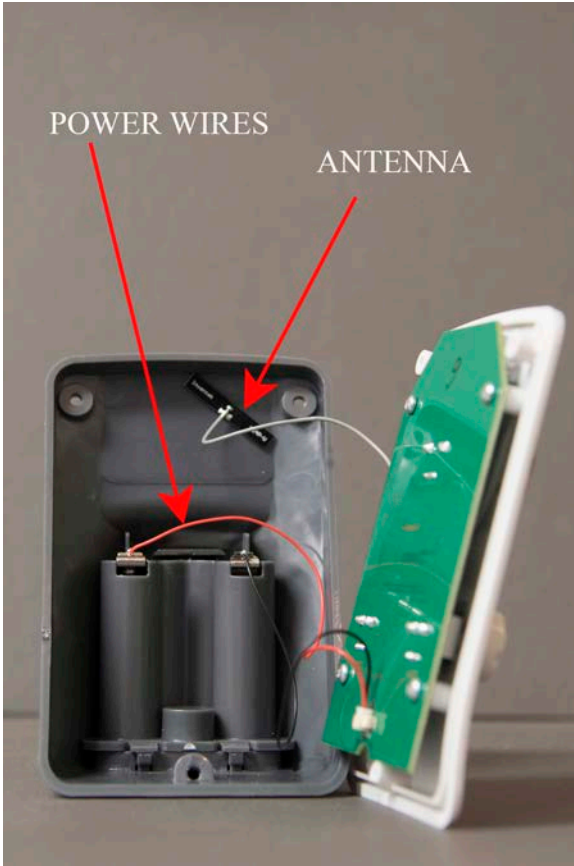

HomeoLux Controller Internal Photographs  
FCC ID: 2AUWD-40C2019

Inside Rear Facing

Inside Front Facing

Inventek W24P-U

C9

BAT+    BAT-

E75

PWB-DCY-00005