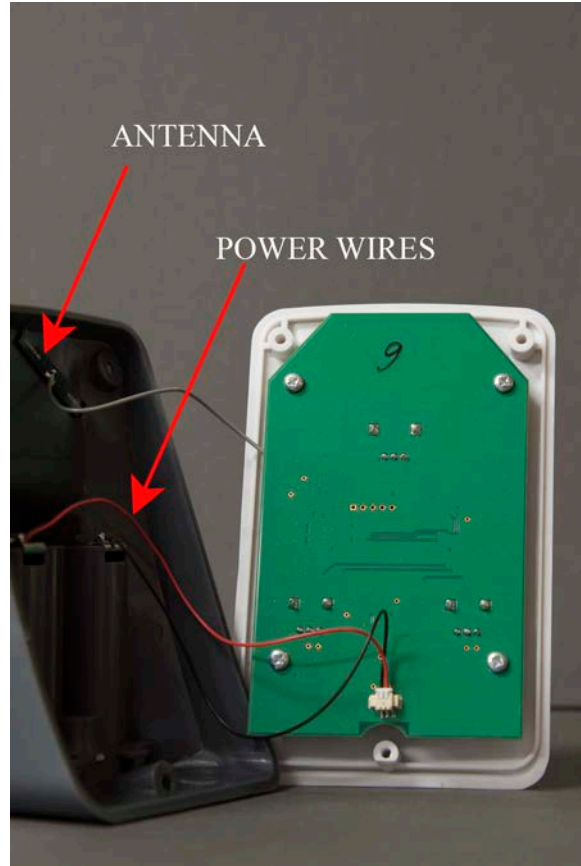

HomeoLux Controller Internal Photographs  
FCC ID: 2AUWD-40C2019

Inside Rear Facing

Inside Front Facing

Inventek W24P-U

C9

BAT+    BAT-

E75

PWB-DCY-00005

N-20 94V-0

13 15

Double Coated