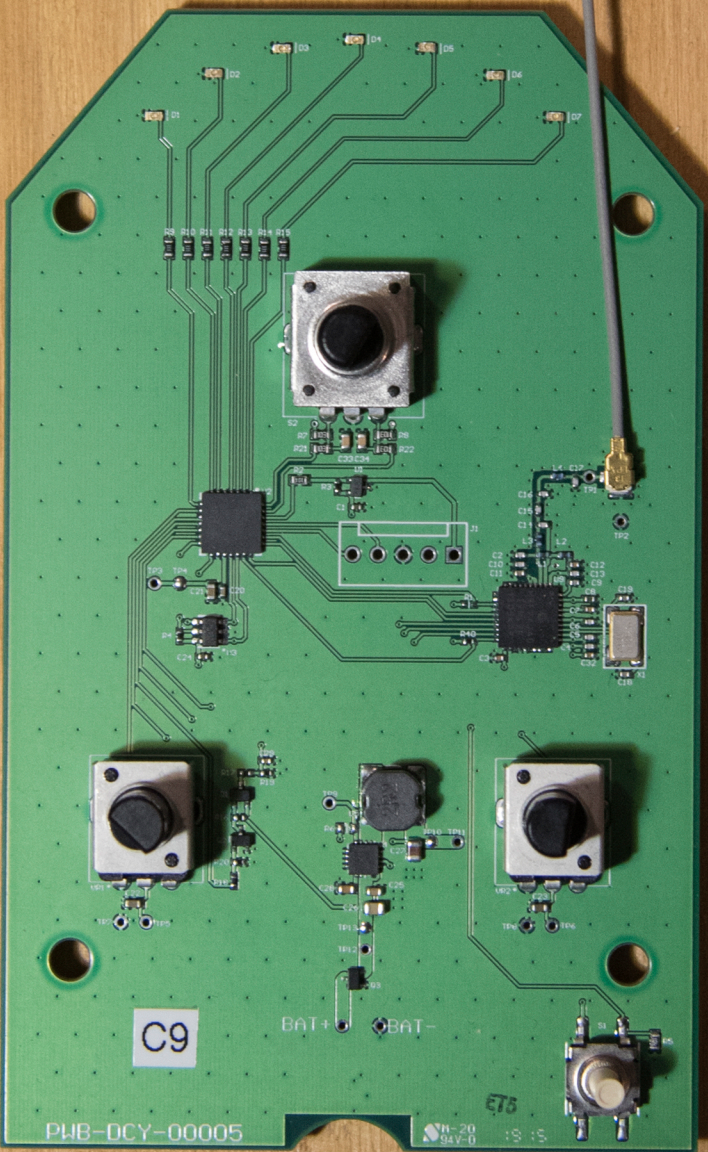

HomeoLux Controller Internal Photographs  
FCC ID: 2AUWD-40C2019

Inside Rear Facing

Inside Front Facing

Inventek W24P-U

C9

BAT+    BAT-

E75

PWB-DCY-00005

N-20 94V-0

13 15

Double Coated