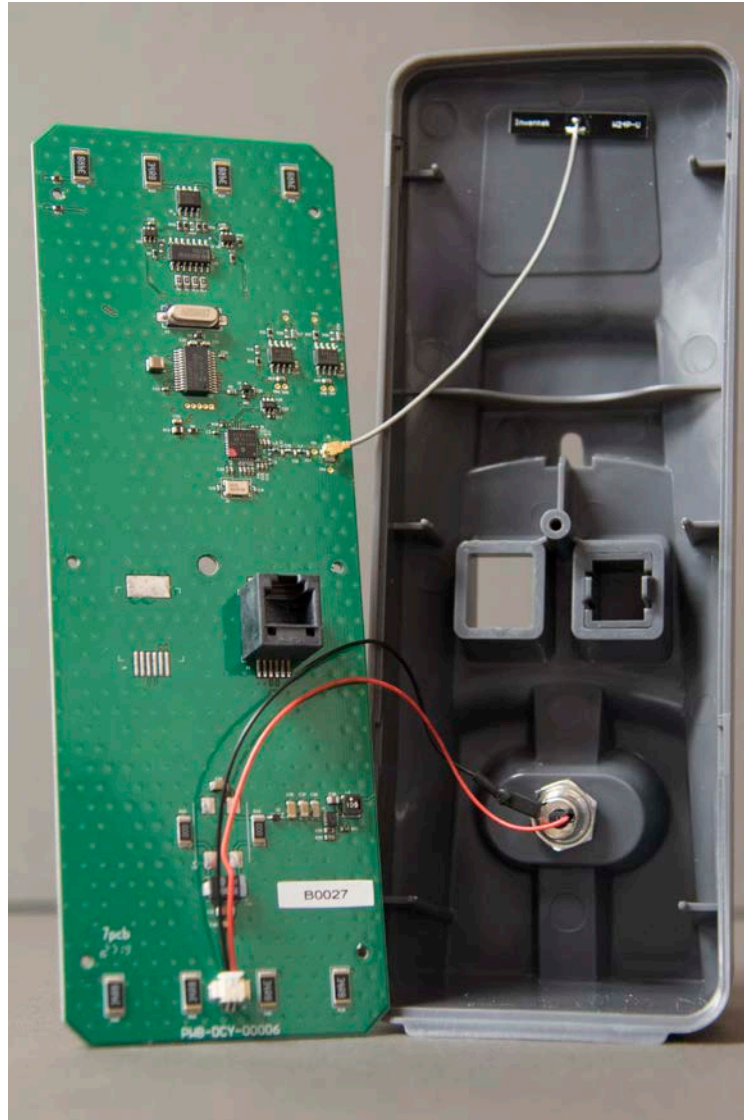

HomeoLux Base Internal Photographs
FCC ID: 2AUWD-40B2019

Inside Rear Facing

HomeoLux Base Internal Photographs
FCC ID: 2AUWD-40B2019

Inside Splayed

Inventek
H24P-U

PWB-DCY-00006

M-20
94V-0

ET9