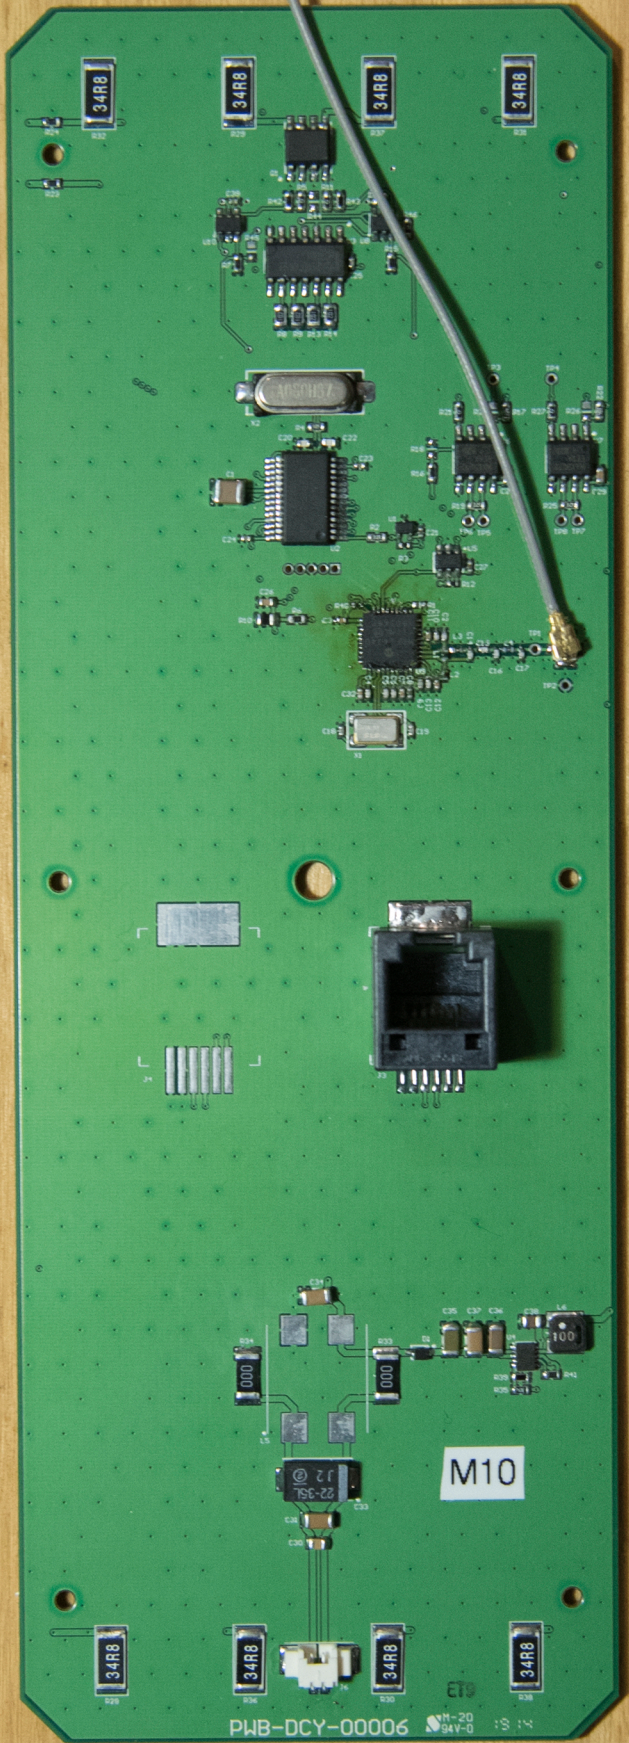

HomeoLux Base Internal Photographs
FCC ID: 2AUWD-40B2019

Inside Rear Facing

HomeoLux Base Internal Photographs
FCC ID: 2AUWD-40B2019

Inside Splayed

Inventek
H24P-U

PWB-DCY-00006

M-20
94V-0

ET9

M10

34R8

34R8

34R8

34R8

34R8

34R8

34R8

34R8