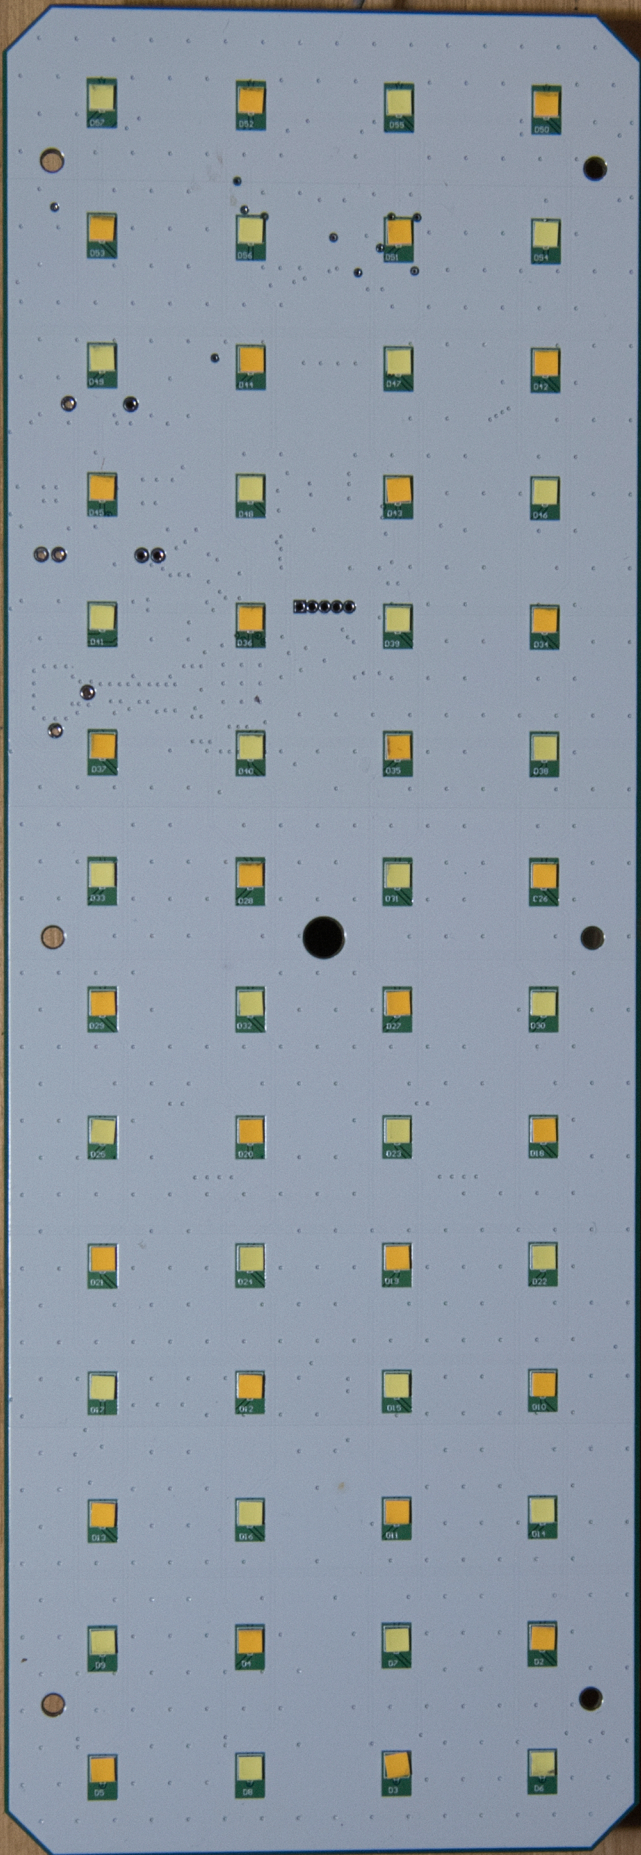

HomeoLux Base Internal Photographs
FCC ID: 2AUWD-40B2019

Inside Rear Facing

HomeoLux Base Internal Photographs
FCC ID: 2AUWD-40B2019

Inside Splayed

Inventek
H24P-U

PWB-DCY-00006

M-20
94V-0

ET9

M10

34R8

34R8

34R8

34R8

34R8

34R8

34R8

34R8