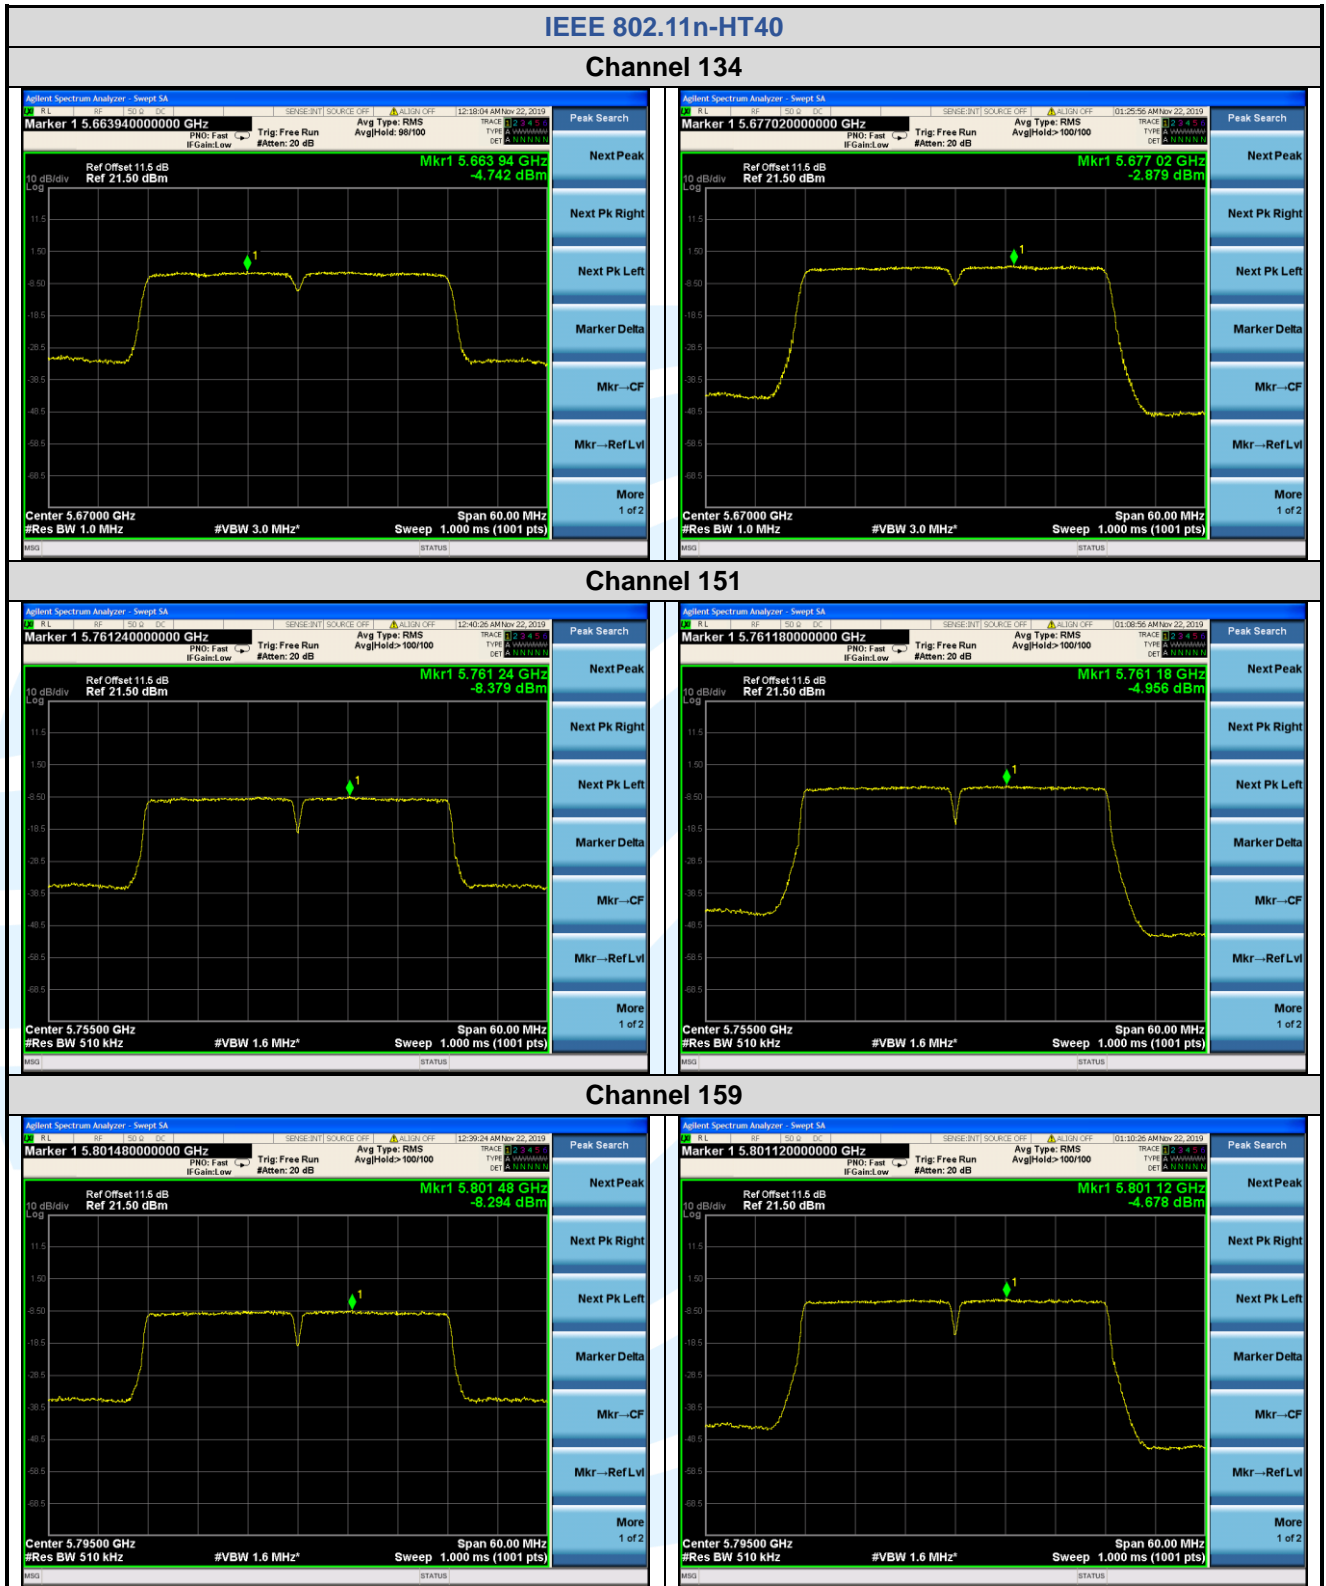

Shenzhen UnionTrust Quality and Technology Co., Ltd.

Address: 16/F, Block A, Building 6, Baoneng Science and Technology Park, Qingxiang Road No.1, Longhua New District, Shenzhen, China

Tel: +86-755-28230888

Fax: +86-755-28230886

E-mail: info@uttlab.com

<http://www.uttlab.com>

UTTR-RF-FCCPART15.407-V1.0