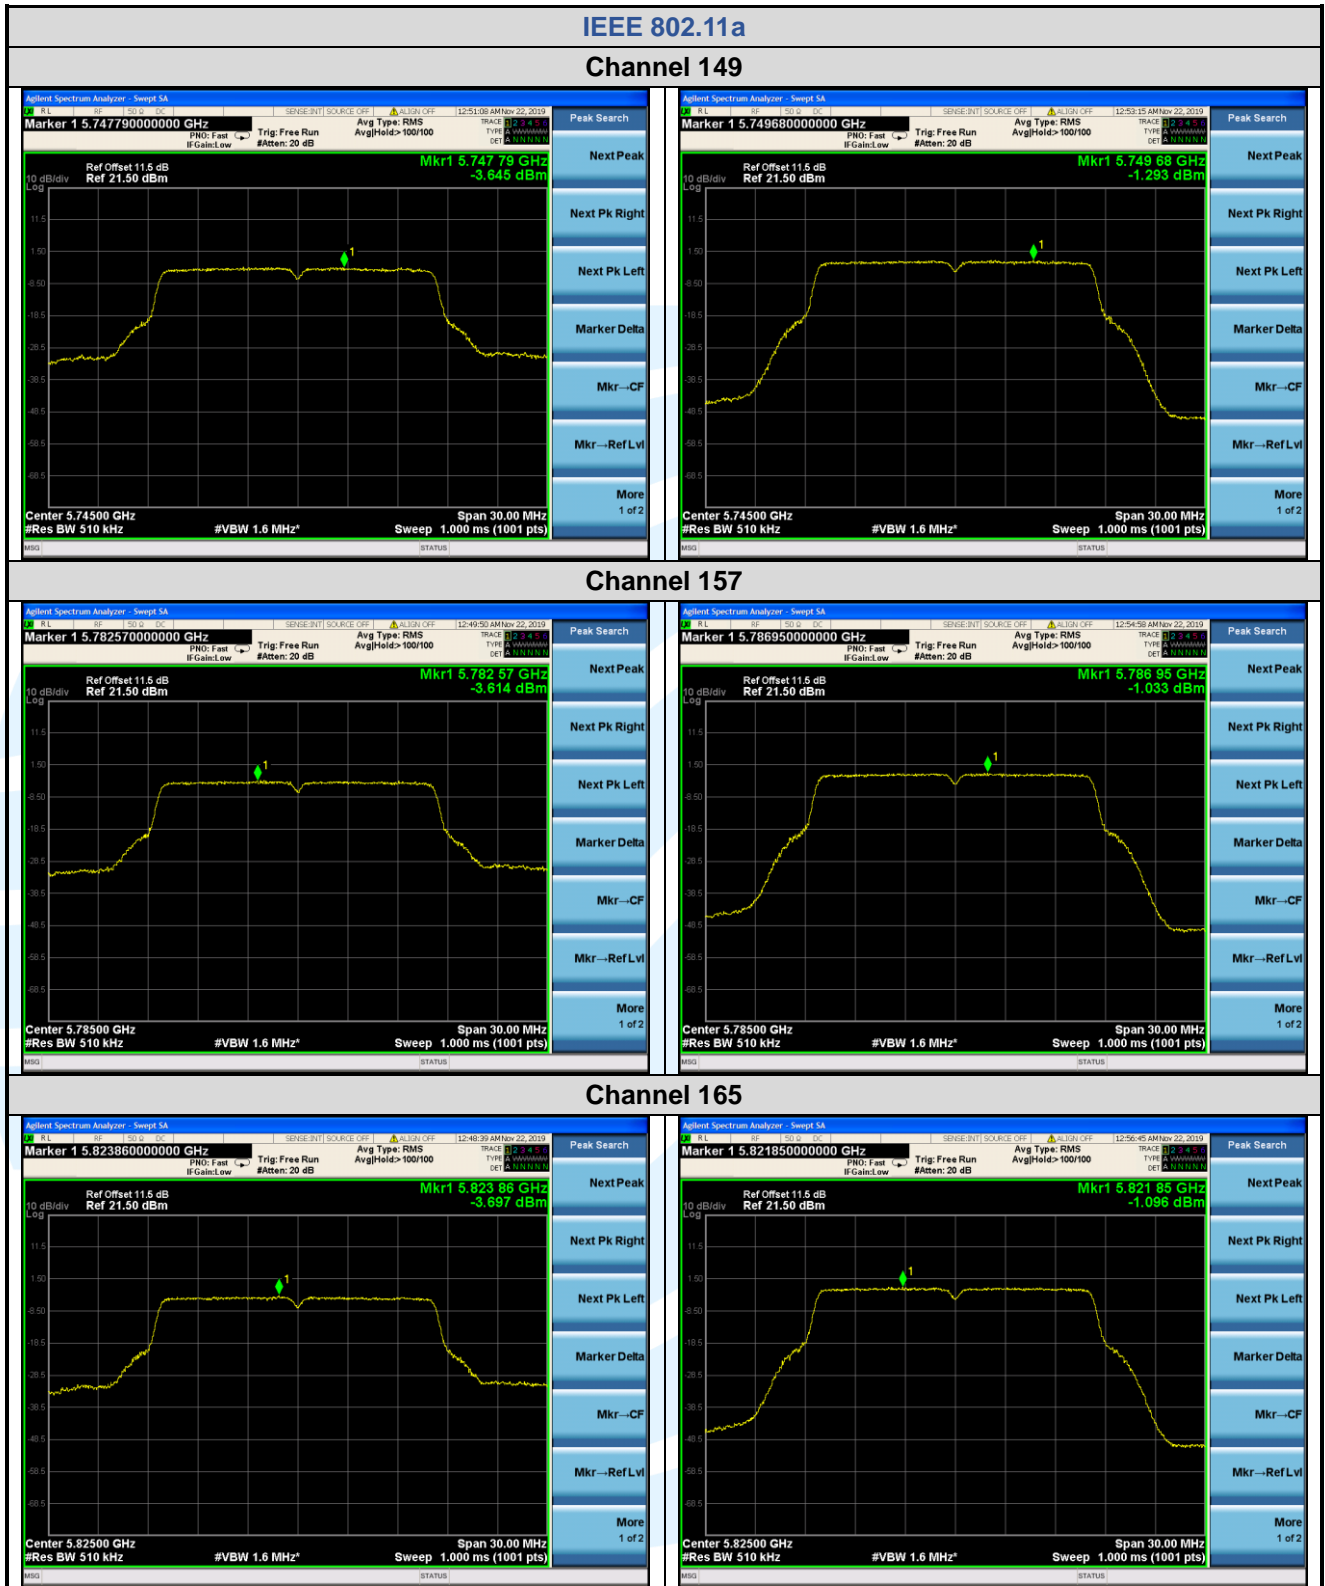

Shenzhen UnionTrust Quality and Technology Co., Ltd.

Address: 16/F, Block A, Building 6, Baoneng Science and Technology Park, Qingxiang Road No.1, Longhua New District, Shenzhen, China

Tel: +86-755-28230888

Fax: +86-755-28230886

E-mail: info@uttlab.com

<http://www.uttlab.com>

UTTR-RF-FCCPART15.407-V1.0