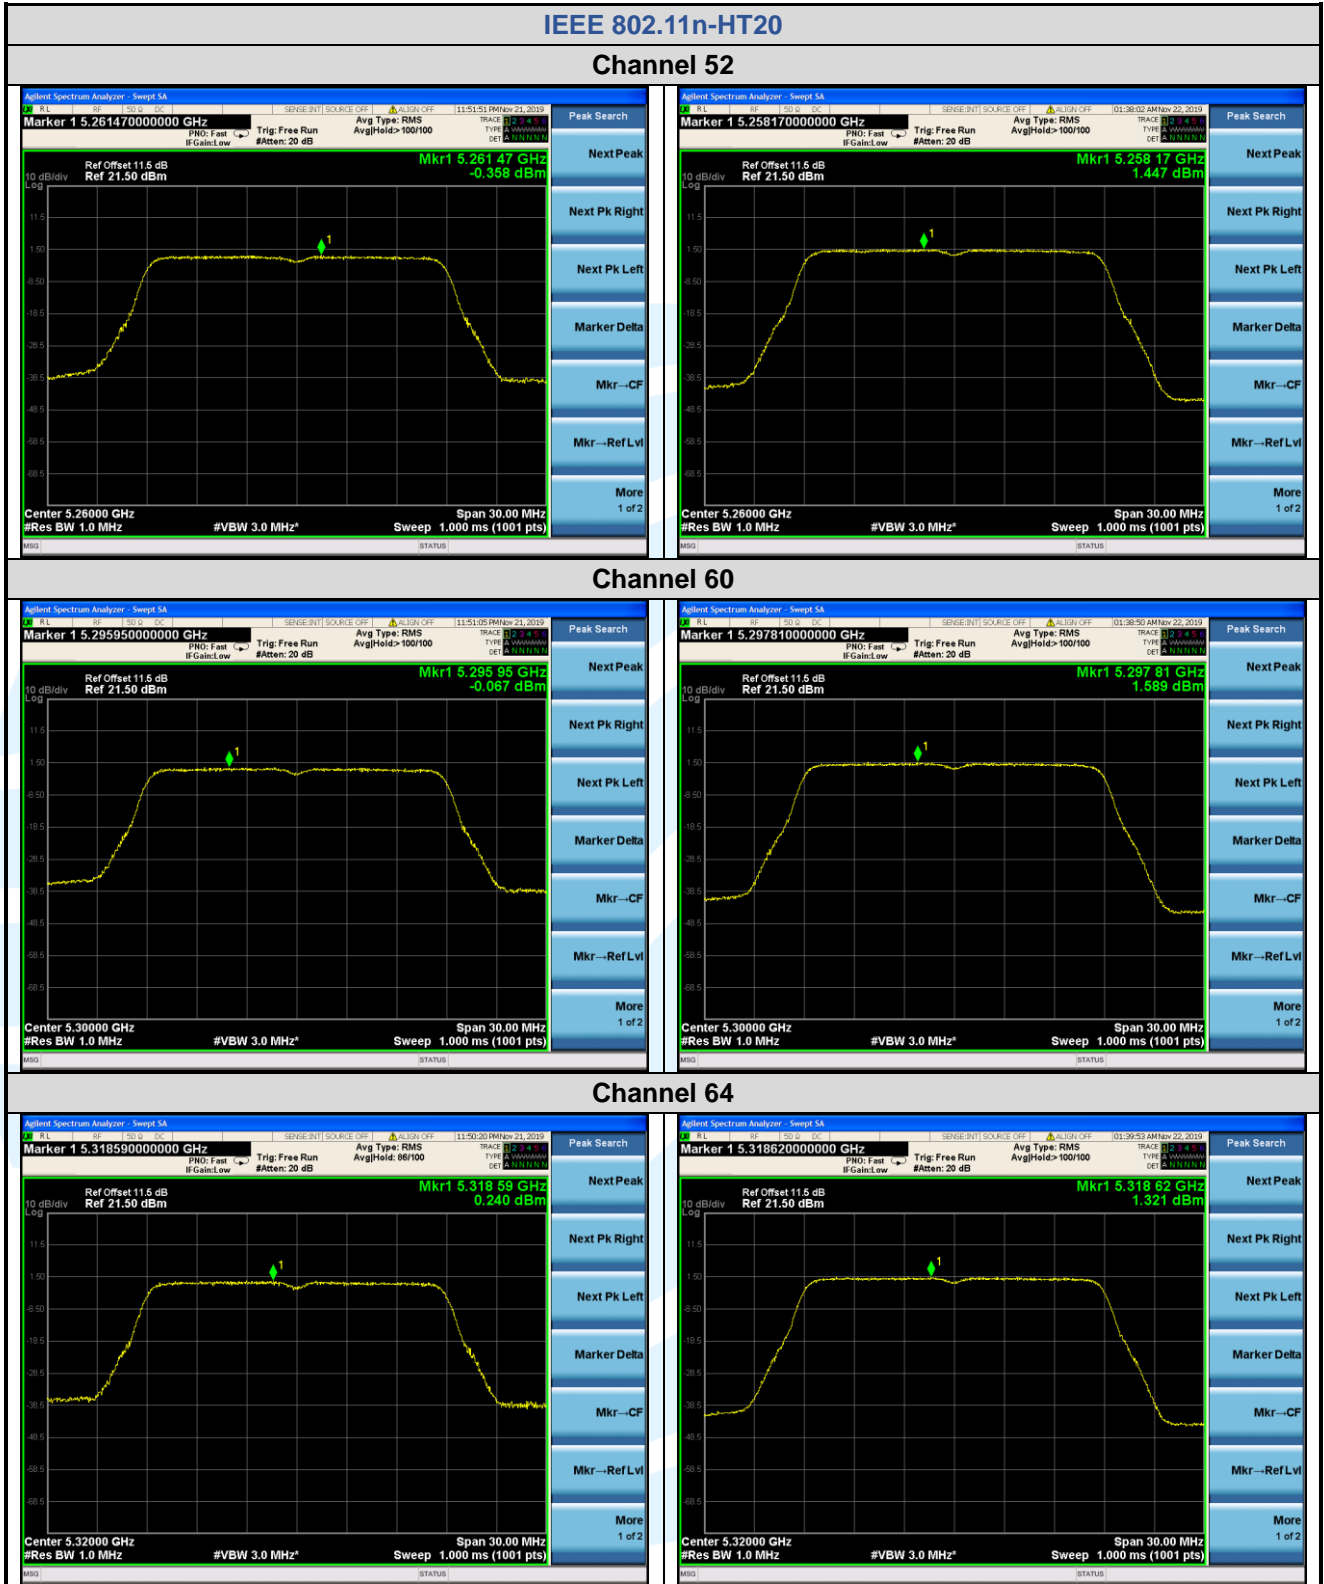

Shenzhen UnionTrust Quality and Technology Co., Ltd.

Address: 16/F, Block A, Building 6, Baoneng Science and Technology Park, Qingxiang Road No.1, Longhua New District, Shenzhen, China

Tel: +86-755-28230888

Fax: +86-755-28230886

E-mail: info@uttlab.com

<http://www.uttlab.com>

UTTR-RF-FCCPART15.407-V1.0