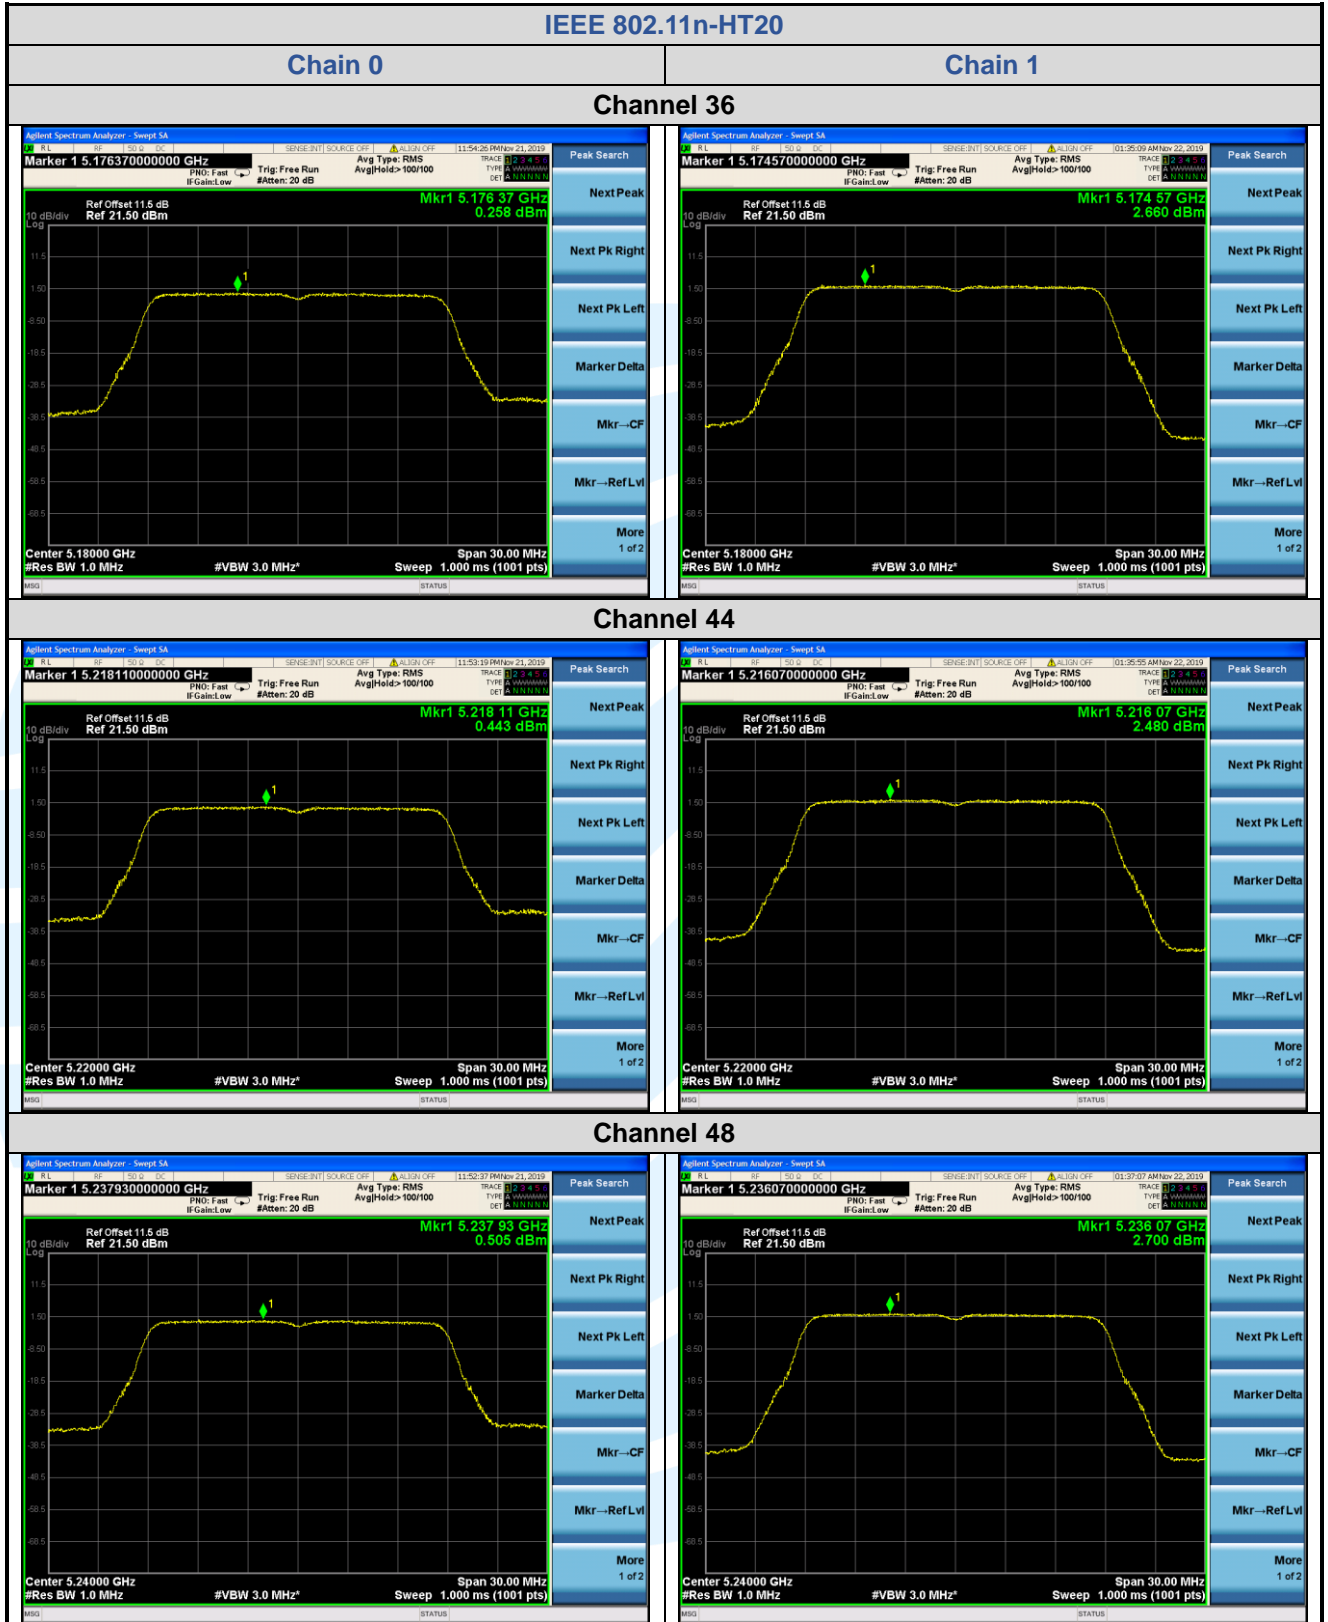

Shenzhen UnionTrust Quality and Technology Co., Ltd.

Address: 16/F, Block A, Building 6, Baoneng Science and Technology Park, Qingxiang Road No.1, Longhua New District, Shenzhen, China

Tel: +86-755-28230888

Fax: +86-755-28230886

E-mail: info@uttlab.com

<http://www.uttlab.com>

UTTR-RF-FCCPART15.407-V1.0