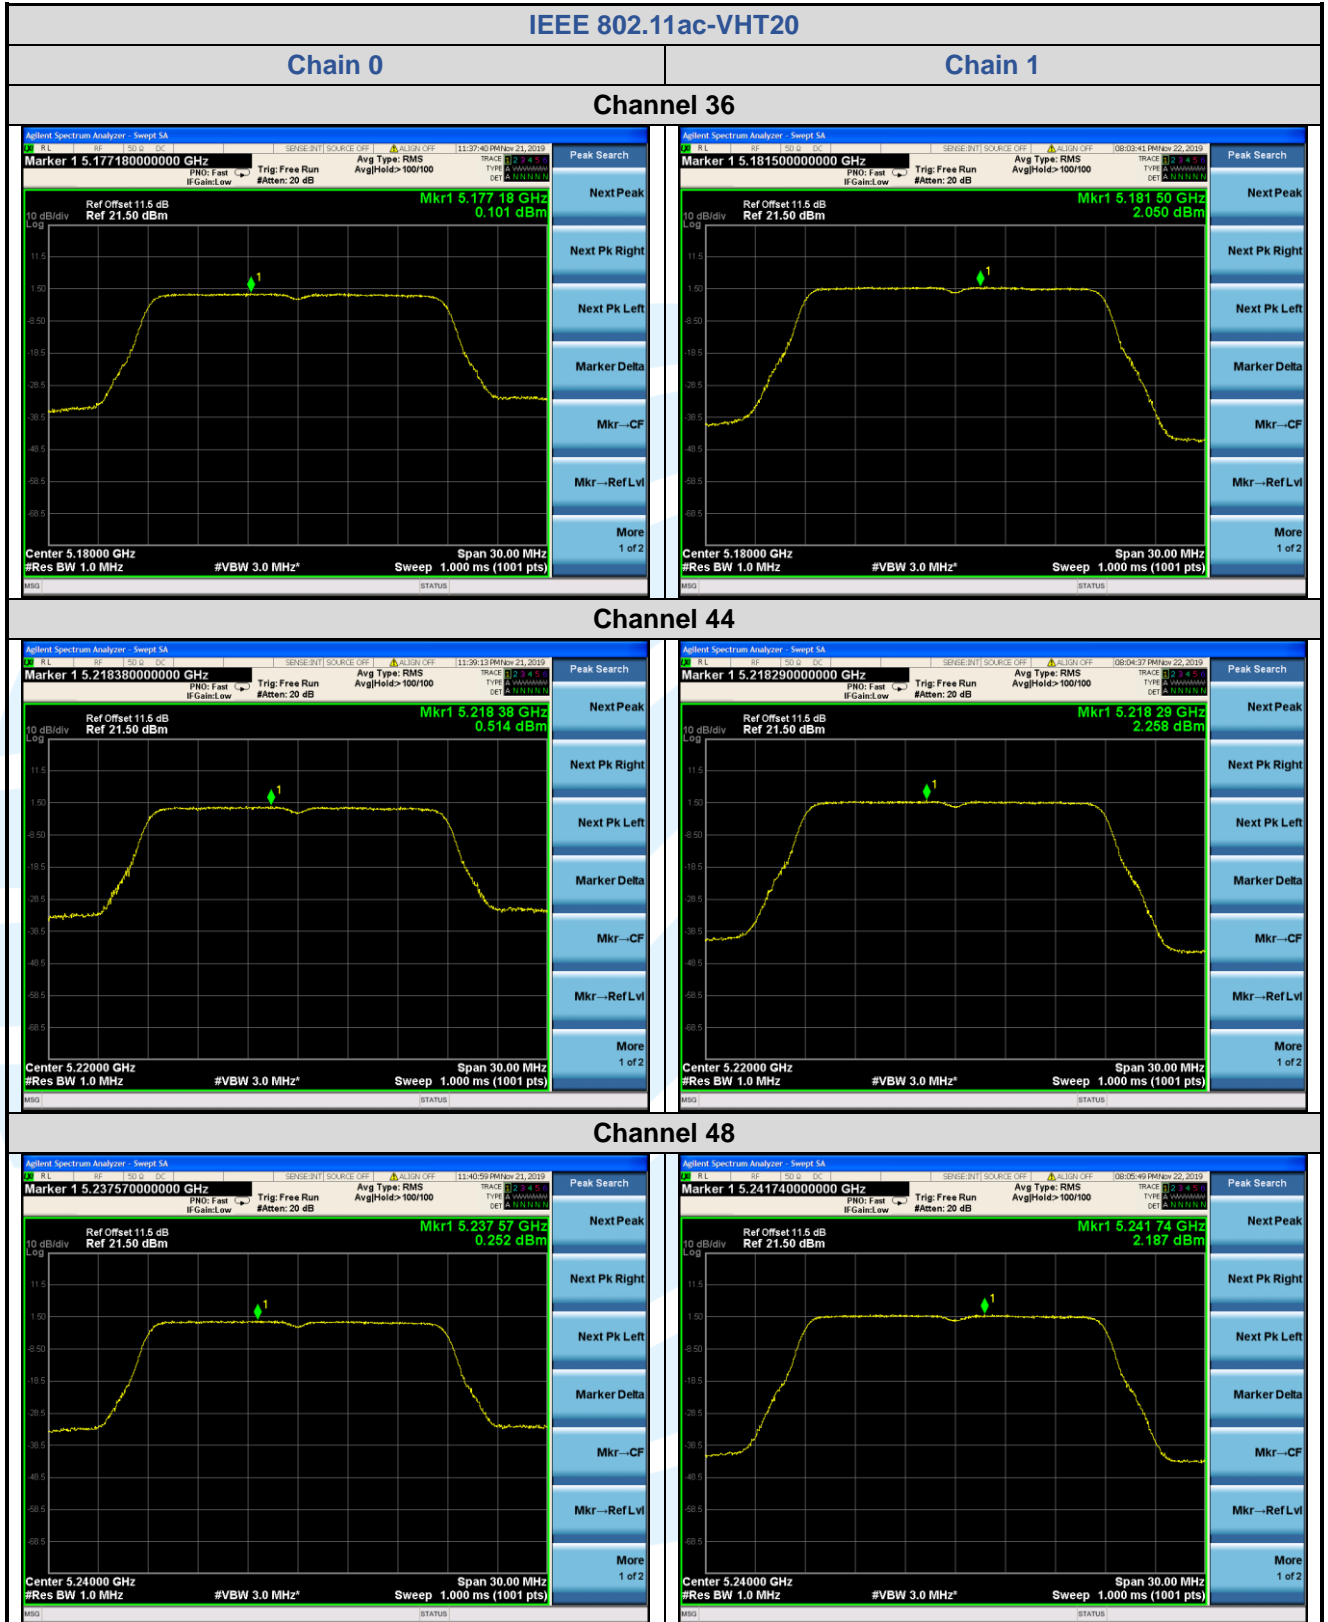

Shenzhen UnionTrust Quality and Technology Co., Ltd.

Address: 16/F, Block A, Building 6, Baoneng Science and Technology Park, Qingxiang Road No.1, Longhua New District, Shenzhen, China

Tel: +86-755-28230888

Fax: +86-755-28230886

E-mail: info@uttlab.com

<http://www.uttlab.com>

UTTR-RF-FCCPART15.407-V1.0