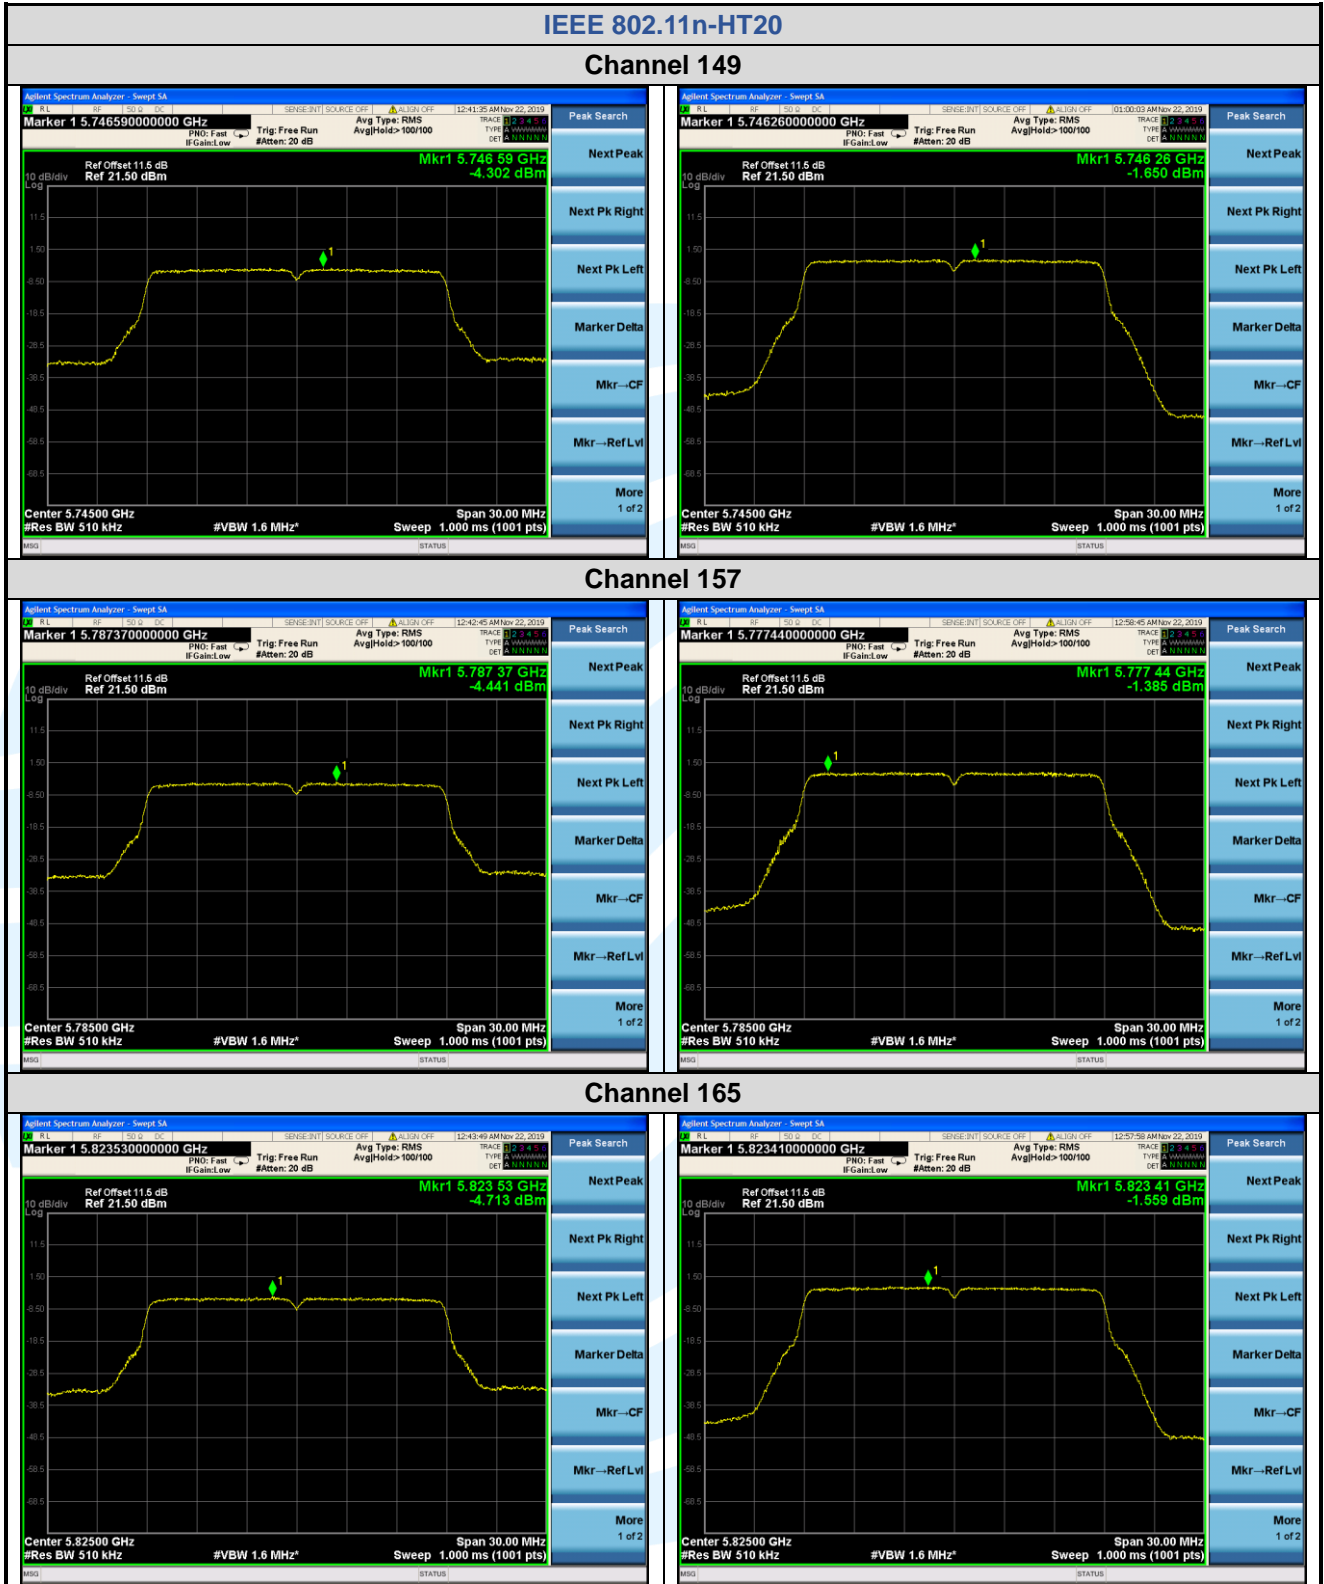

Shenzhen UnionTrust Quality and Technology Co., Ltd.

Address: 16/F, Block A, Building 6, Baoneng Science and Technology Park, Qingxiang Road No.1, Longhua New District, Shenzhen, China

Tel: +86-755-28230888

Fax: +86-755-28230886

E-mail: info@uttlab.com

<http://www.uttlab.com>

UTTR-RF-FCCPART15.407-V1.0