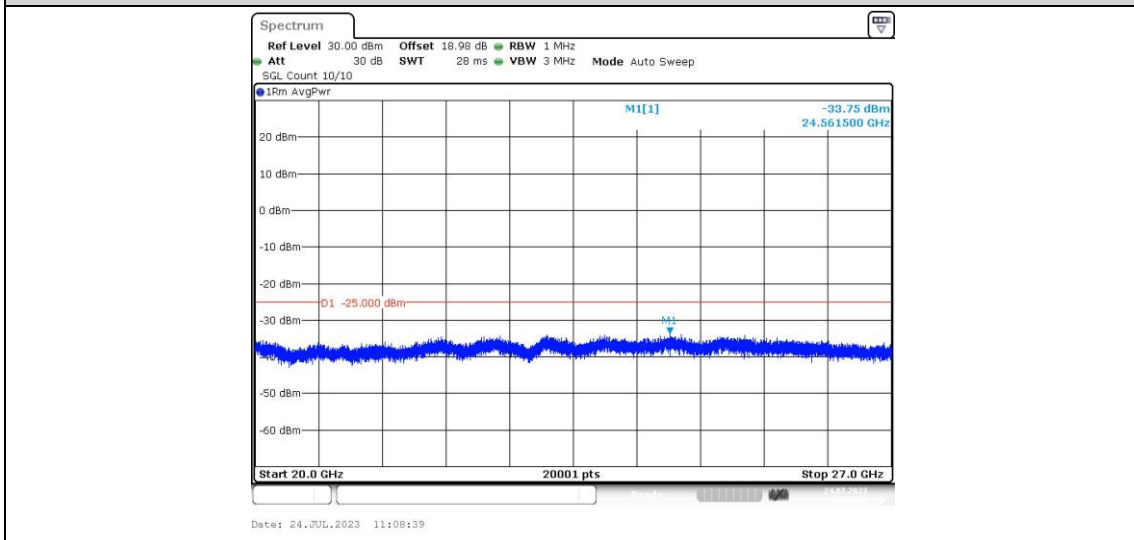

41-41-10MHz-15MHz-QPSK-QPSK-40549-40669-1RB#0-1RB#74-0.009~0.15MHz