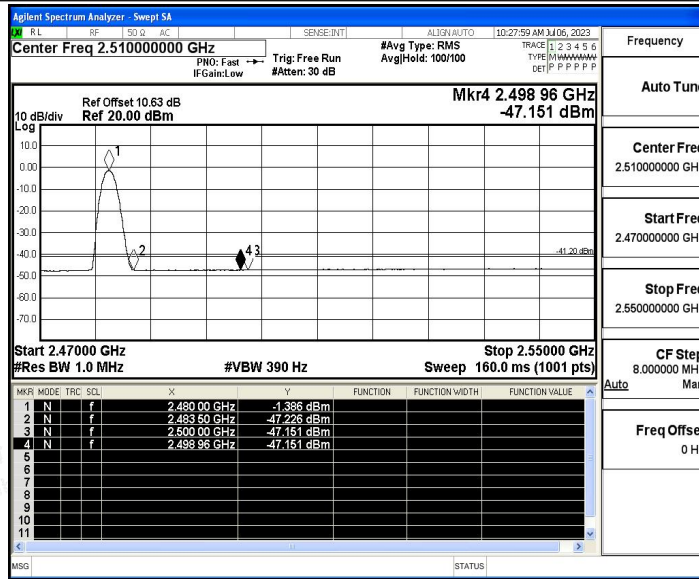

3DH5\_Ant1\_Low\_2402\_Peak

3DH5\_Ant1\_High\_2480\_AV

3DH5\_Ant1\_High\_2480\_Peak

3DH5\_Ant1\_Low\_Hop\_2402\_Peak

3DH5\_Ant1\_High\_Hop\_2480\_Peak