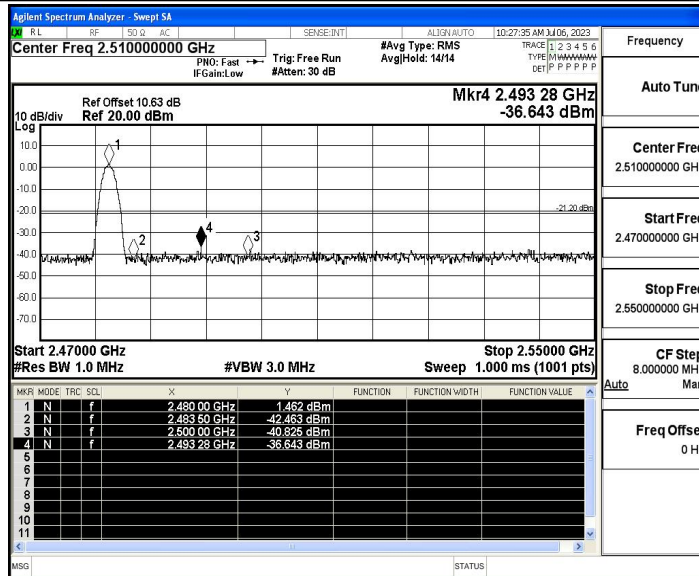

3DH5\_Ant1\_Low\_2402\_Peak

3DH5\_Ant1\_High\_2480\_AV

3DH5\_Ant1\_High\_2480\_Peak

3DH5\_Ant1\_Low\_Hop\_2402\_Peak

3DH5\_Ant1\_High\_Hop\_2480\_Peak