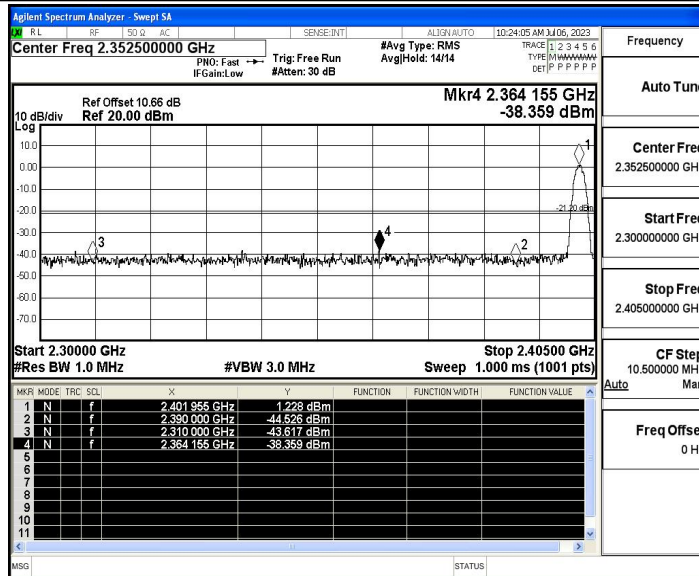

3DH5\_Ant1\_Low\_2402\_Peak

3DH5\_Ant1\_High\_2480\_AV

3DH5\_Ant1\_High\_2480\_Peak

3DH5\_Ant1\_Low\_Hop\_2402\_Peak

3DH5\_Ant1\_High\_Hop\_2480\_Peak