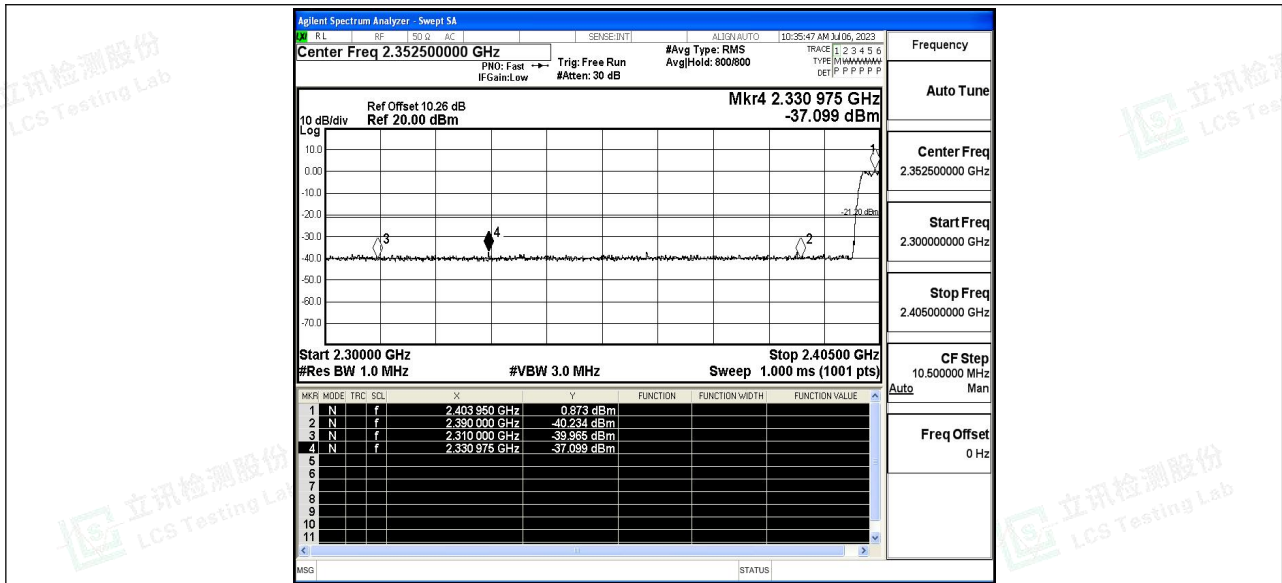

3DH5\_Ant1\_Low\_2402\_Peak

3DH5\_Ant1\_High\_2480\_AV

3DH5\_Ant1\_High\_2480\_Peak

3DH5\_Ant1\_Low\_Hop\_2402\_Peak

3DH5\_Ant1\_High\_Hop\_2480\_Peak