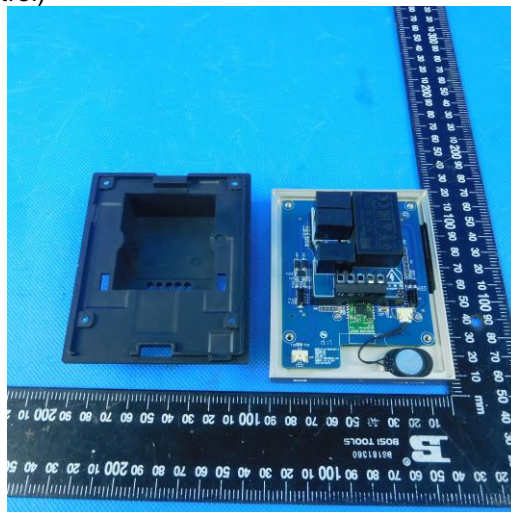

Internal Photos

Power Supply

Wireless Gateway

RF Antenna

Smart Panel (Intelligent Key Control)

Smart Panel(4 inch screen)