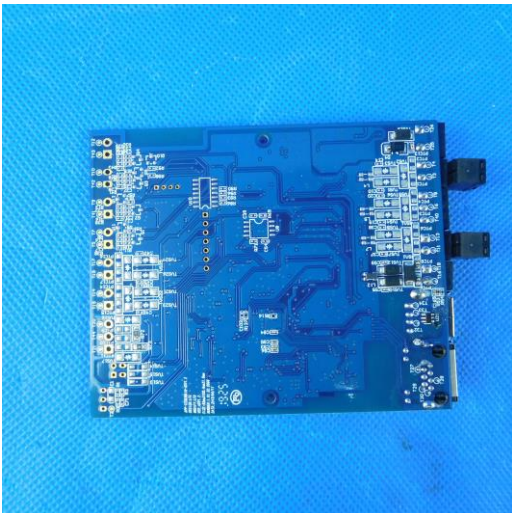

Internal Photos

Power Supply

Wireless Gateway

RF Antenna

Smart Panel (Intelligent Key Control)

Smart Panel(4 inch screen)