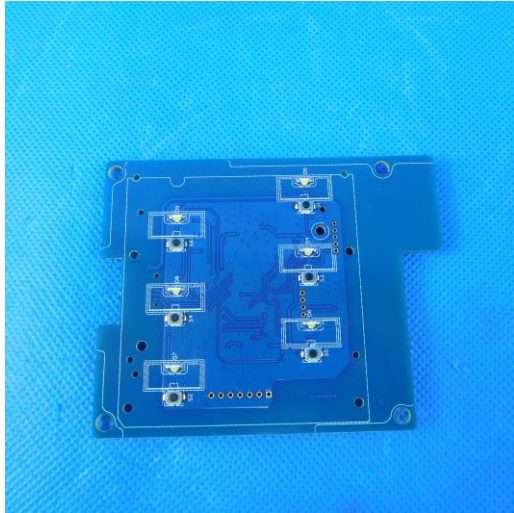

Internal Photos

Power Supply

Wireless Gateway

RF Antenna

Smart Panel (Intelligent Key Control)

Smart Panel(4 inch screen)