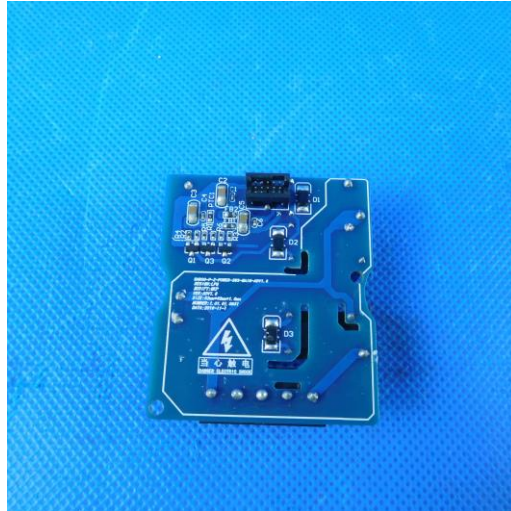

Internal Photos

Power Supply

Wireless Gateway

RF Antenna

Smart Panel (Intelligent Key Control)

Smart Panel(4 inch screen)