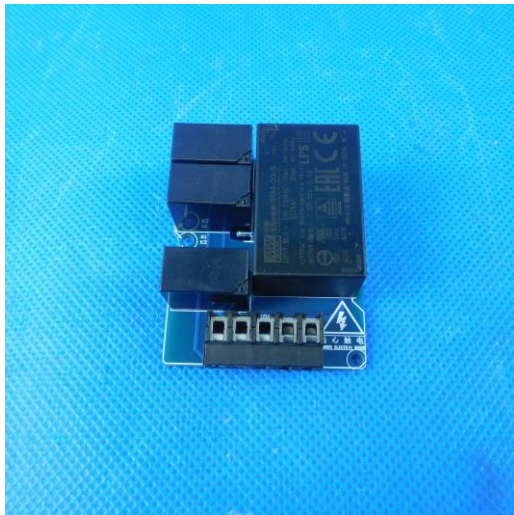

Internal Photos

Power Supply

Wireless Gateway

RF Antenna

Smart Panel (Intelligent Key Control)

Smart Panel(4 inch screen)