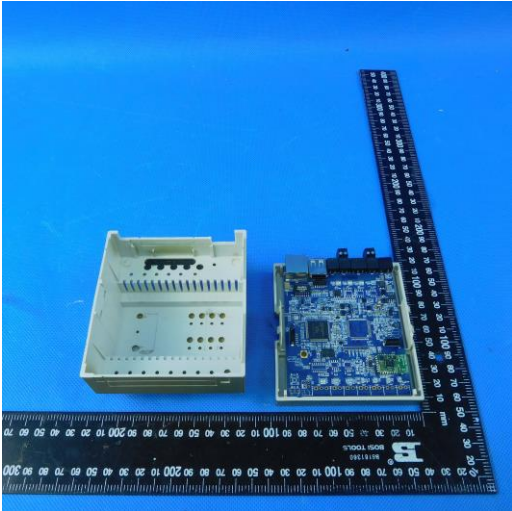

Internal Photos

Power Supply

Wireless Gateway

RF Antenna

Smart Panel (Intelligent Key Control)

Smart Panel(4 inch screen)