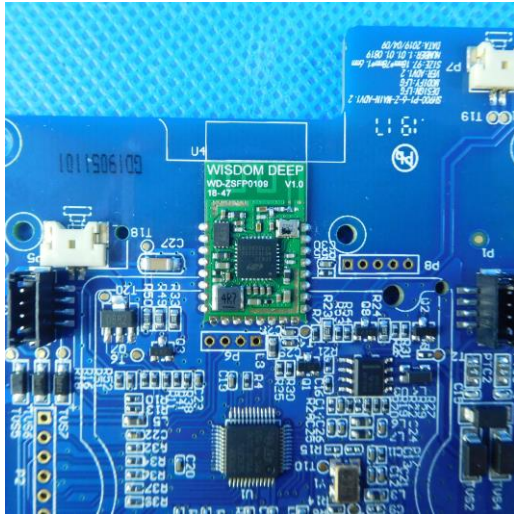

Internal Photos

Power Supply

Wireless Gateway

RF Antenna

Smart Panel (Intelligent Key Control)

Smart Panel(4 inch screen)