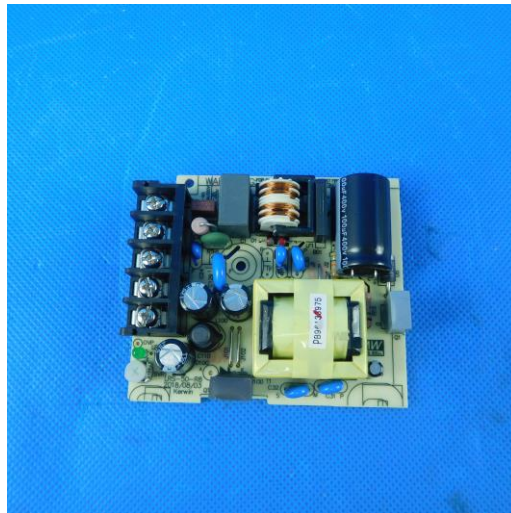

Internal Photos

Power Supply

Wireless Gateway

RF Antenna

Smart Panel (Intelligent Key Control)

Smart Panel(4 inch screen)