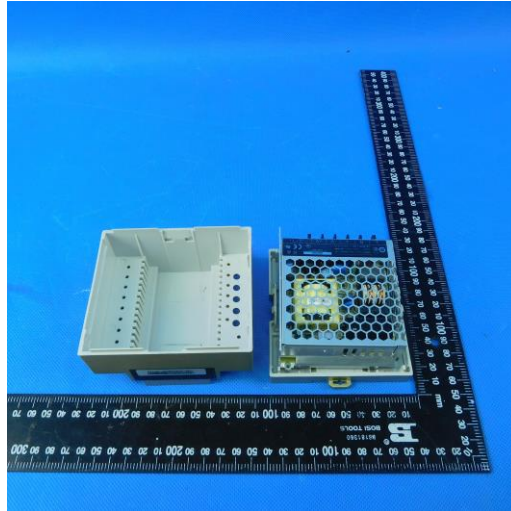

Internal Photos

Power Supply

Wireless Gateway

RF Antenna

Smart Panel (Intelligent Key Control)

Smart Panel(4 inch screen)