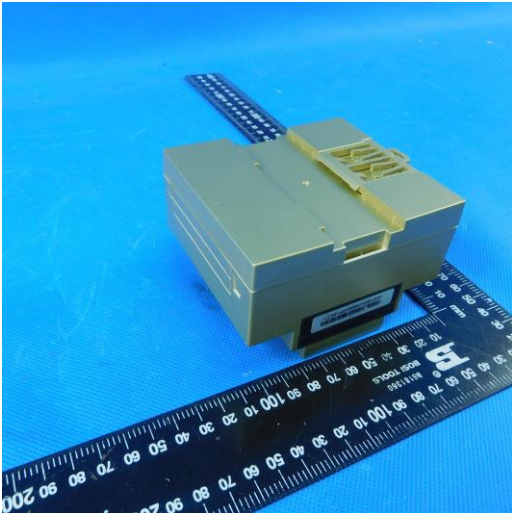

External Photos

Power Supply

Wireless Gateway

Smart Panel (Intelligent Key Control)

Smart Panel(4 inch screen)