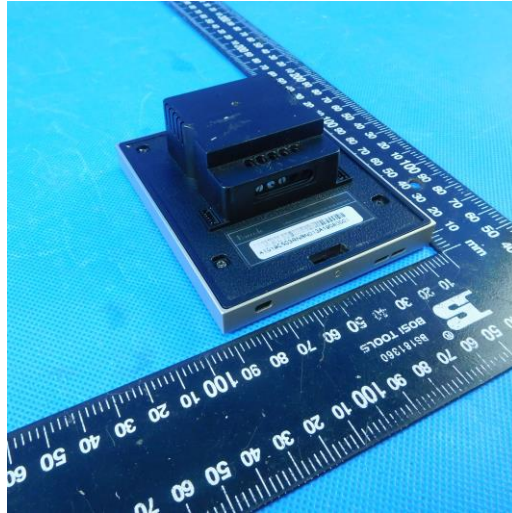

External Photos

Power Supply

Wireless Gateway

Smart Panel (Intelligent Key Control)

Smart Panel(4 inch screen)