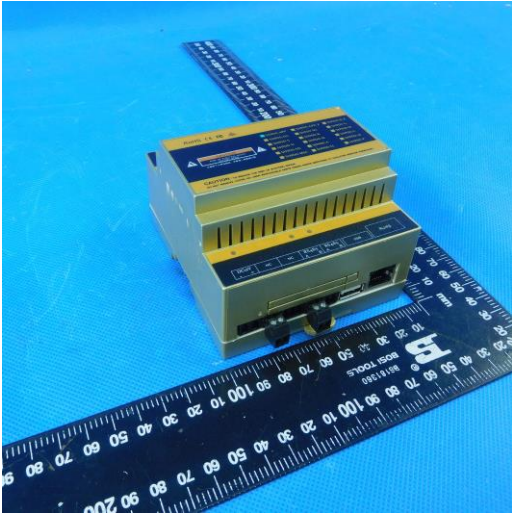

External Photos

Power Supply

Wireless Gateway

Smart Panel (Intelligent Key Control)

Smart Panel(4 inch screen)