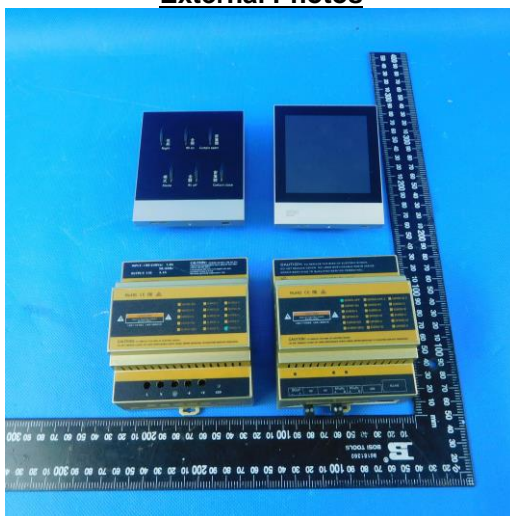

External Photos

Power Supply

Wireless Gateway

Smart Panel (Intelligent Key Control)

Smart Panel(4 inch screen)