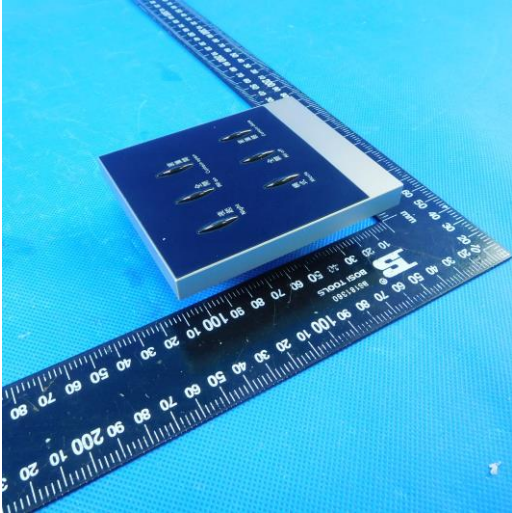

External Photos

Power Supply

Wireless Gateway

Smart Panel (Intelligent Key Control)

Smart Panel(4 inch screen)