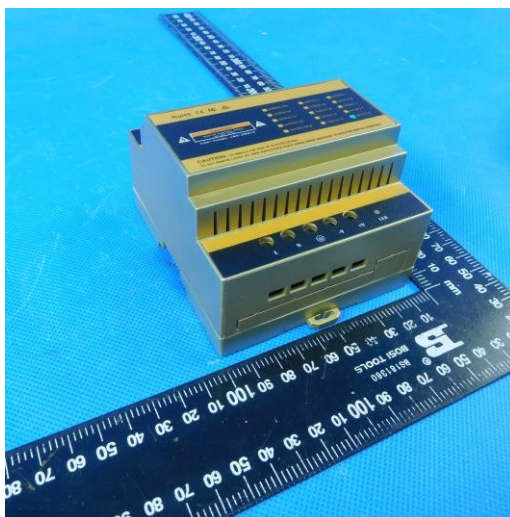

External Photos

Power Supply

Wireless Gateway

Smart Panel (Intelligent Key Control)

Smart Panel(4 inch screen)