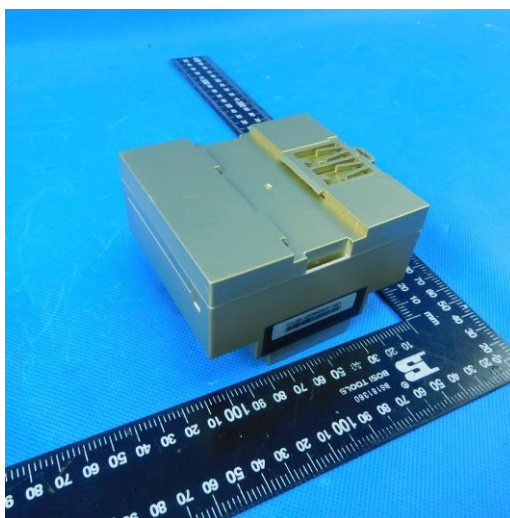

External Photos

Power Supply

Wireless Gateway

Smart Panel (Intelligent Key Control)

Smart Panel(4 inch screen)