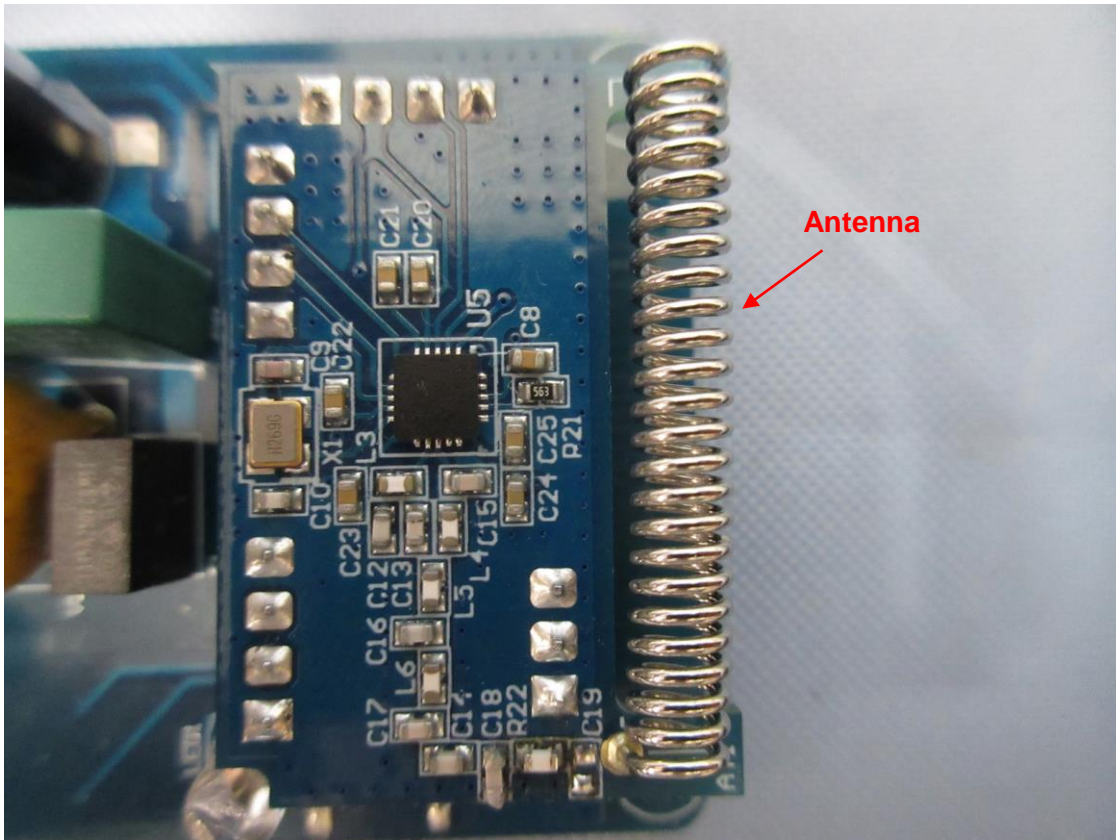

Product: EzCon Repeater
Type Identification: TM433-1

Product: EzCon Repeater
Type Identification: TM433-1

Product: EzCon Repeater
Type Identification: TM433-1

Product: EzCon Repeater
Type Identification: TM433-1

Product: EzCon Repeater
Type Identification: TM433-1

Product: EzCon Repeater
Type Identification: TM433-1