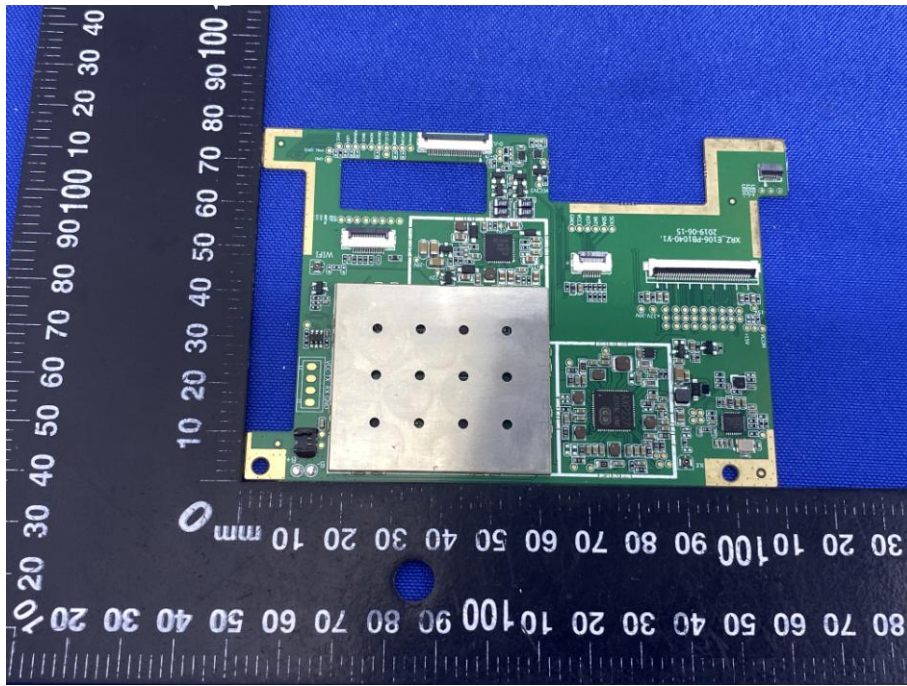

Appendix B: Photographs of EUT

Product: InkPad X

Model: PB1040

Internal Photos

BT Antenna

WIFI Antenna