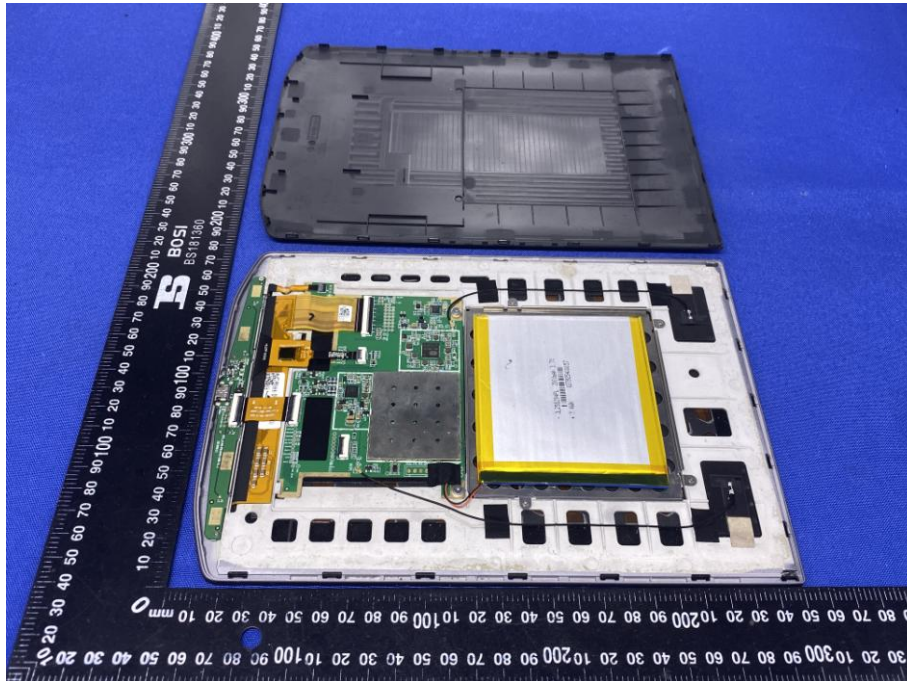

Appendix B: Photographs of EUT

Product: InkPad X

Model: PB1040

Internal Photos

BT Antenna

WIFI Antenna