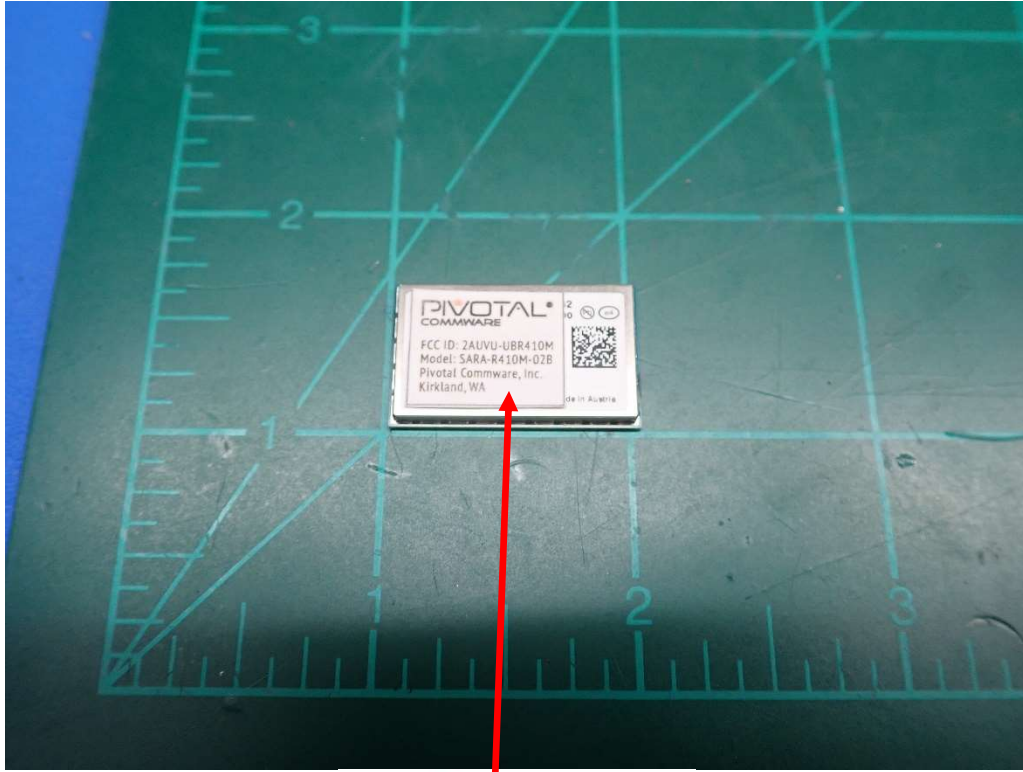

**Label and Location**  
**FCC ID: 2AUVU-UBR410M**

**PIVOTAL**  
COMMWARE

FCC ID: 2AUVU-UBR410M  
Model: SARA-R410M-02B  
Pivotal Commware, Inc.  
Kirkland, WA