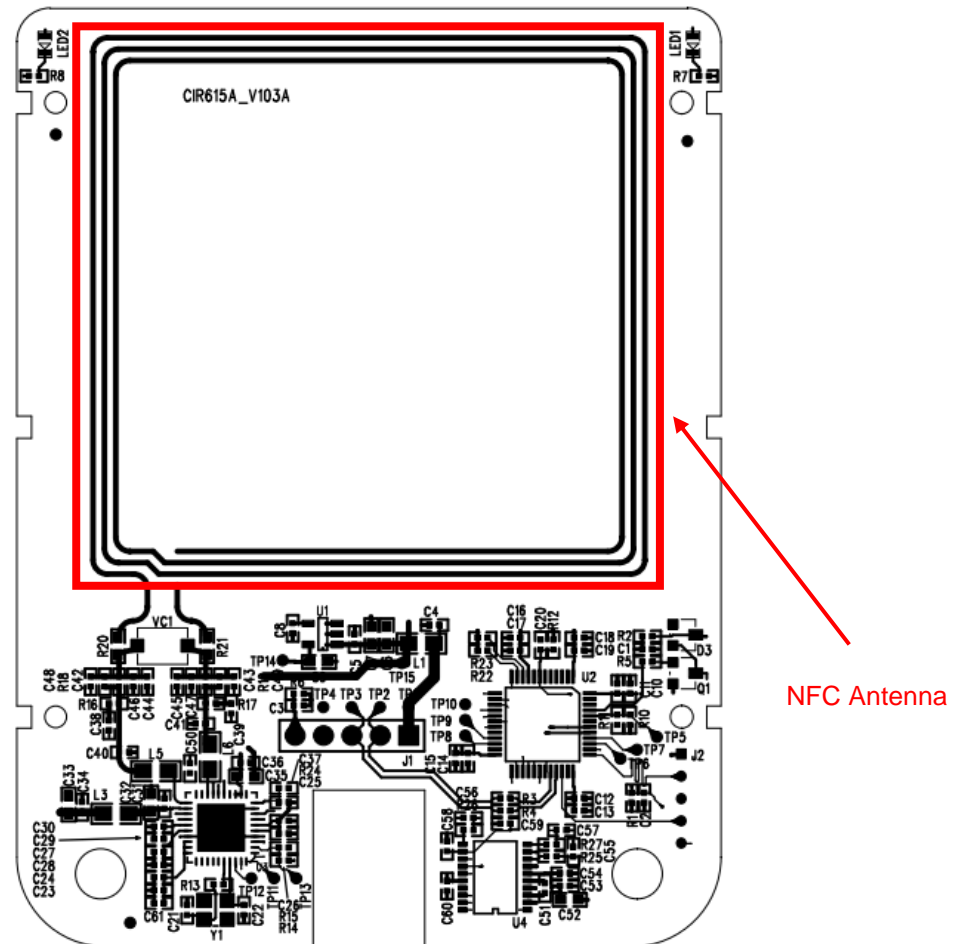

CIR615A Contactless Smart Card Reader with Keyboard Emulation

Antenna Information

NFC Antenna Detail

- Dimension: 49.9mm * 48.5mm
- Number of Loop: 3
- Trace Width: 0.5mm
- Trace Gap: 0.5mm
- Antenna Gain: -38.1dBi