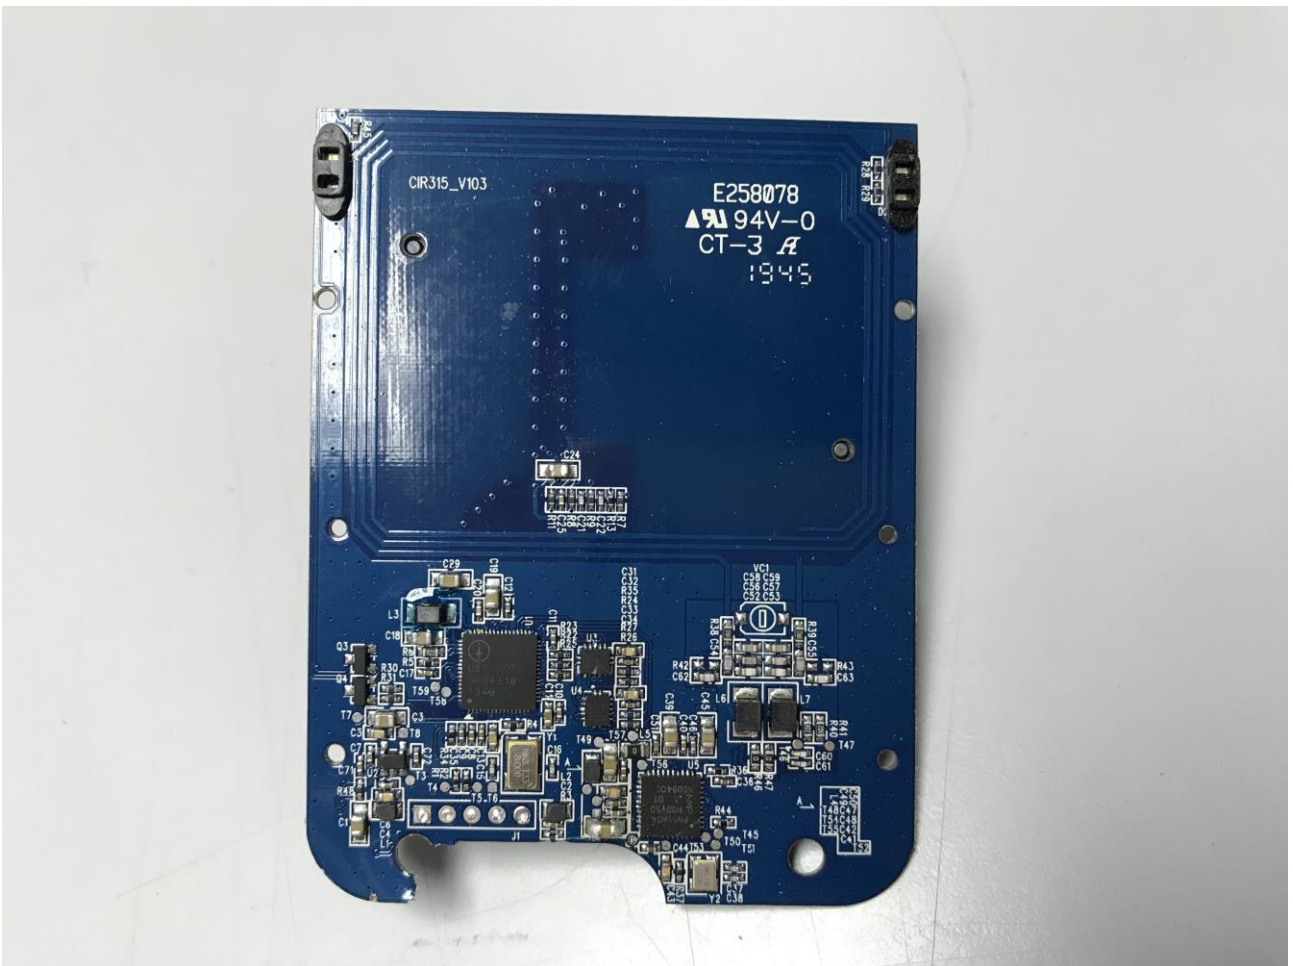

FCC ID: 2AUVM-CIR315B
INTERNAL PHOTOGRAPH OF THE PRODUCT

FCC ID: 2AUVM-CIR315B
INTERNAL PHOTOGRAPH OF THE PRODUCT