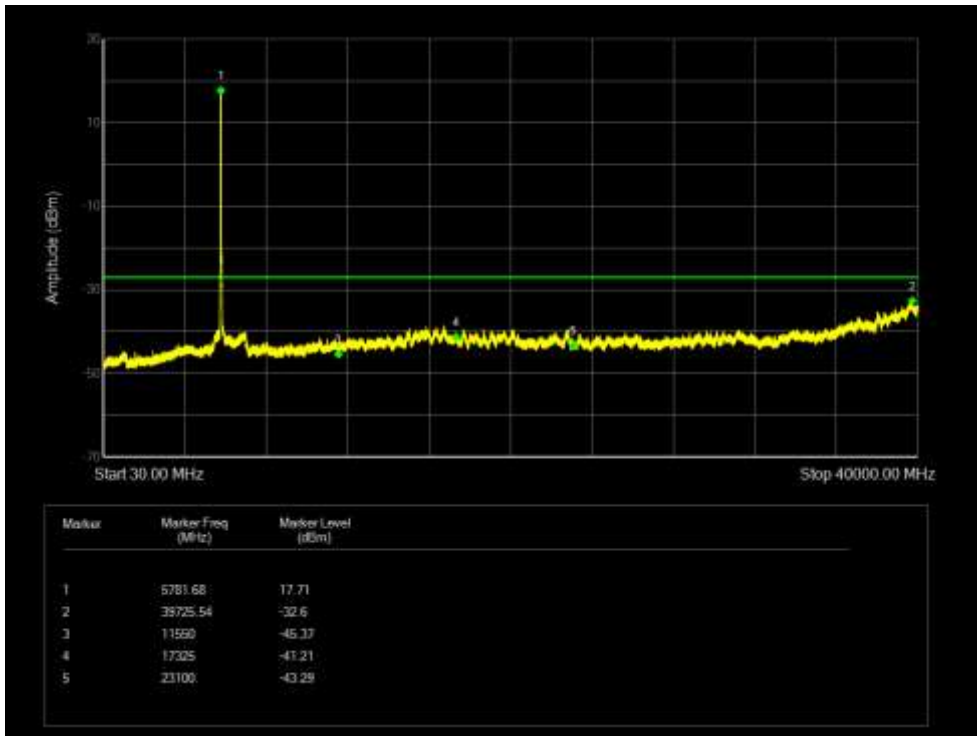

Tx. Spurious NVNT 802.11n(HT40) 5795MHz Ant 1 Emission

Tx. Spurious NVNT 802.11n(HT40) 5755MHz Ant 2 Emission

Tx. Spurious NVNT 802.11n(HT40) 5795MHz Ant 2 Emission

Tx. Spurious NVNT 802.11n(HT40) 5755MHz Ant 3 Emission

Tx. Spurious NVNT 802.11n(HT40) 5795MHz Ant 3 Emission

Tx. Spurious NVNT 802.11ac20 5745MHz Sum Emission

Tx. Spurious NVNT 802.11ac20 5785MHz Sum Emission

Tx. Spurious NVNT 802.11ac20 5825MHz Sum Emission

Tx. Spurious NVNT 802.11ac40 5755MHz Sum Emission

Tx. Spurious NVNT 802.11ac40 5795MHz Sum Emission

Tx. Spurious NVNT 802.11ac80 5775MHz Sum Emission

Tx. Spurious NVNT 802.11ax20 5745MHz Sum Emission

Tx. Spurious NVNT 802.11ax20 5785MHz Sum Emission