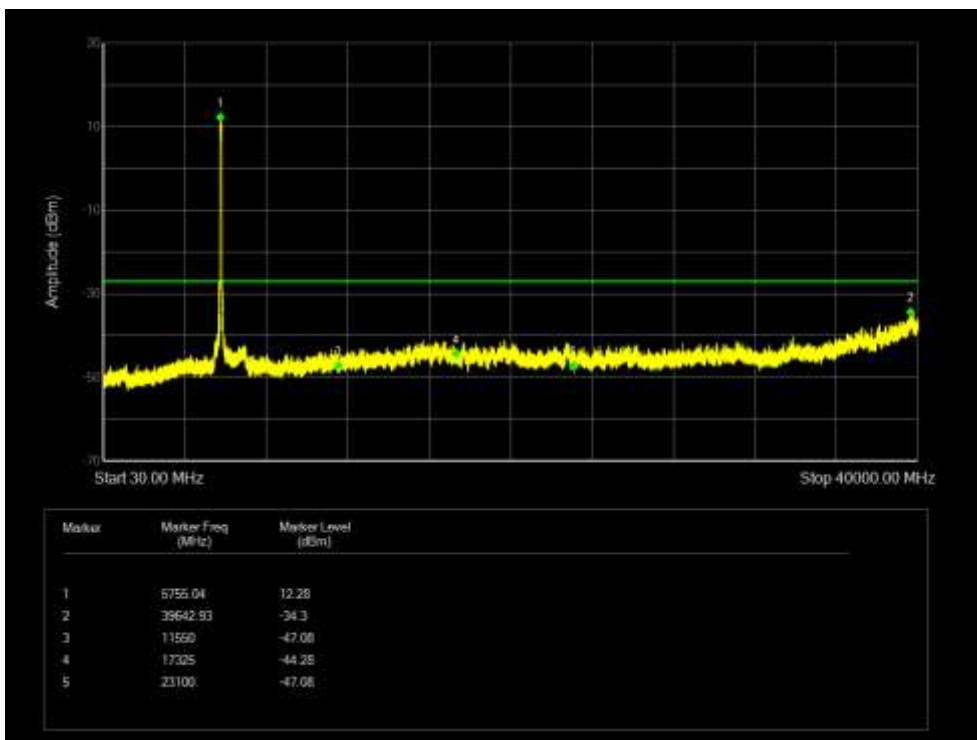

Tx. Spurious NVNT 802.11ac80 5775MHz Ant 0 Emission