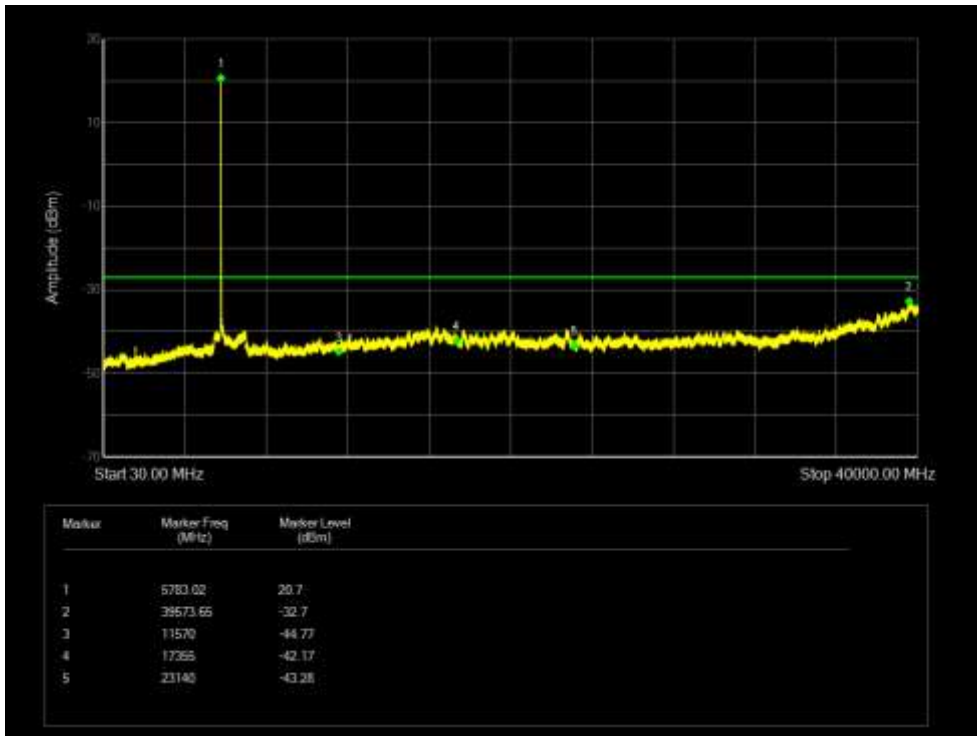

Tx. Spurious NVNT 802.11n(HT40) 5795MHz Ant 3 Emission

Tx. Spurious NVNT 802.11ac20 5745MHz Sum Emission

Tx. Spurious NVNT 802.11ac20 5785MHz Sum Emission

Tx. Spurious NVNT 802.11ac20 5825MHz Sum Emission

Tx. Spurious NVNT 802.11ac40 5755MHz Sum Emission

Tx. Spurious NVNT 802.11ac40 5795MHz Sum Emission

Tx. Spurious NVNT 802.11ac80 5775MHz Sum Emission

Tx. Spurious NVNT 802.11ax20 5745MHz Sum Emission

Tx. Spurious NVNT 802.11ax20 5785MHz Sum Emission

Tx. Spurious NVNT 802.11ax20 5825MHz Sum Emission

Tx. Spurious NVNT 802.11ax40 5755MHz Sum Emission

Tx. Spurious NVNT 802.11ax40 5795MHz Sum Emission

Tx. Spurious NVNT 802.11ax80 5775MHz Sum Emission

Tx. Spurious NVNT 802.11n(HT20) 5745MHz Sum Emission