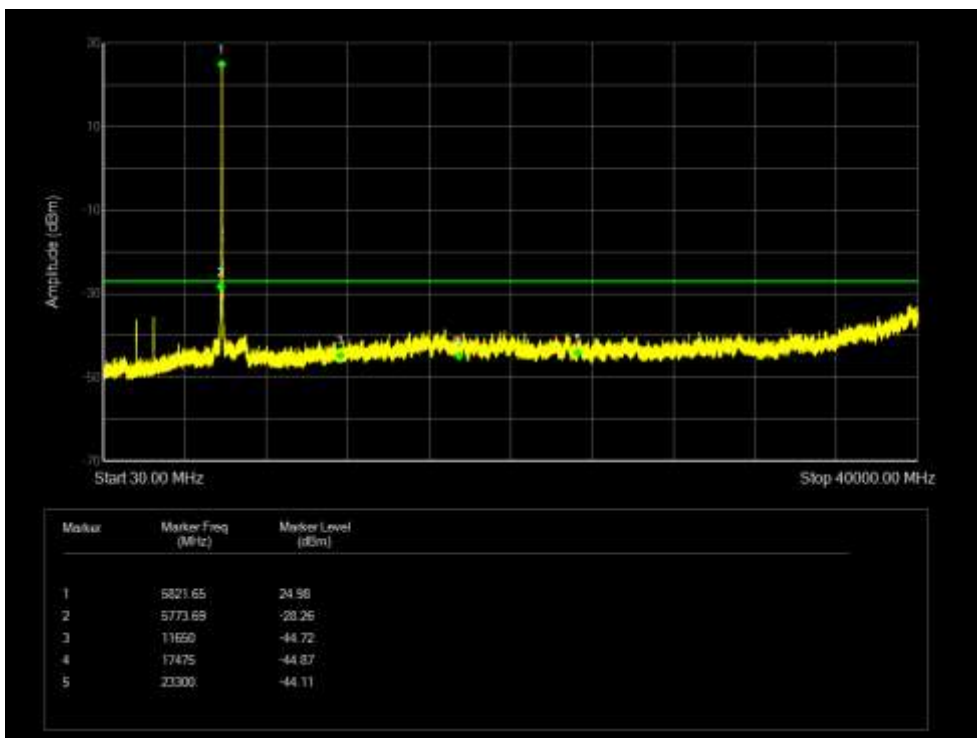

Tx. Spurious NVNT 802.11a 5825MHz Ant 1 Emission

Tx. Spurious NVNT 802.11a 5745MHz Ant 2 Emission

Tx. Spurious NVNT 802.11a 5785MHz Ant 2 Emission

Tx. Spurious NVNT 802.11a 5825MHz Ant 2 Emission

Tx. Spurious NVNT 802.11a 5745MHz Ant 3 Emission