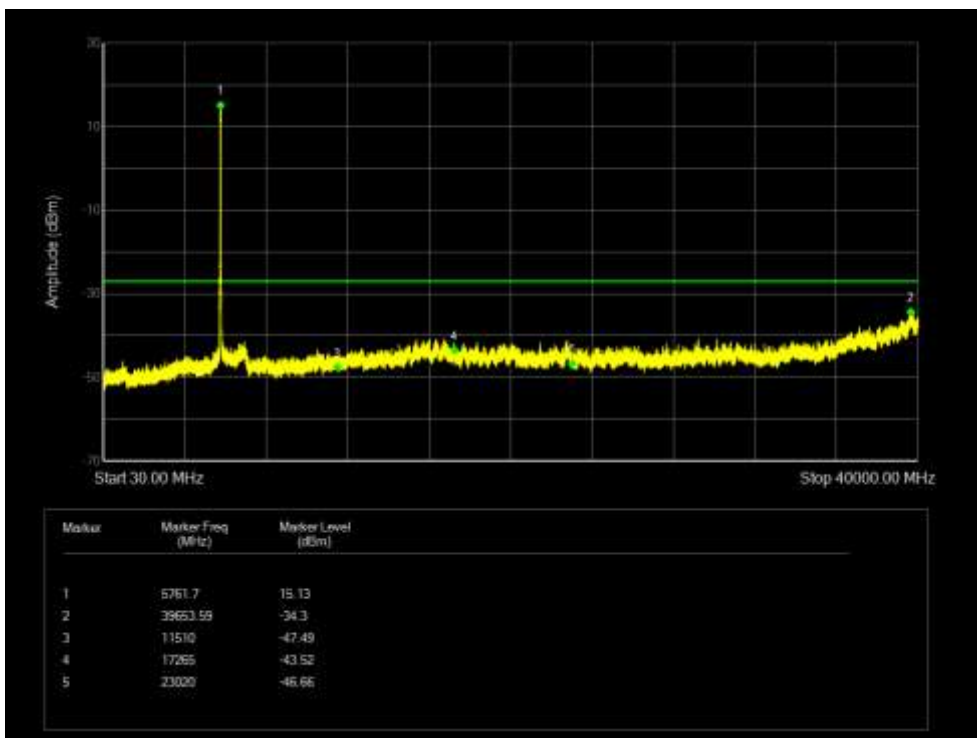

Tx. Spurious NVNT 802.11ac20 5825MHz Ant 3 Emission

Tx. Spurious NVNT 802.11ac40 5755MHz Ant 0 Emission

Tx. Spurious NVNT 802.11ac40 5795MHz Ant 0 Emission

Tx. Spurious NVNT 802.11ac40 5755MHz Ant 1 Emission