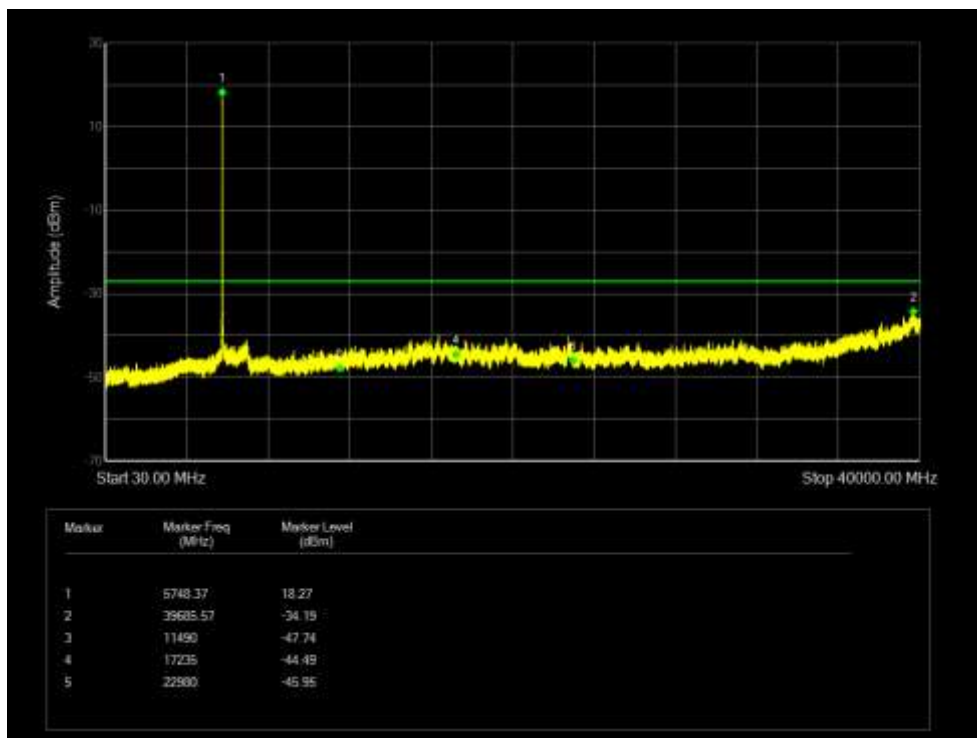

Tx. Spurious NVNT 802.11ax40 5795MHz Ant 1 Emission

Tx. Spurious NVNT 802.11ax40 5755MHz Ant 2 Emission

Tx. Spurious NVNT 802.11ax40 5795MHz Ant 2 Emission

Tx. Spurious NVNT 802.11ax40 5755MHz Ant 3 Emission

Tx. Spurious NVNT 802.11ax40 5795MHz Ant 3 Emission

Tx. Spurious NVNT 802.11ax80 5775MHz Ant 0 Emission

Tx. Spurious NVNT 802.11ax80 5775MHz Ant 1 Emission

Tx. Spurious NVNT 802.11ax80 5775MHz Ant 2 Emission

Tx. Spurious NVNT 802.11ax80 5775MHz Ant 3 Emission

Tx. Spurious NVNT 802.11n(HT20) 5745MHz Ant 0 Emission

Tx. Spurious NVNT 802.11n(HT20) 5785MHz Ant 0 Emission

Tx. Spurious NVNT 802.11n(HT20) 5825MHz Ant 0 Emission