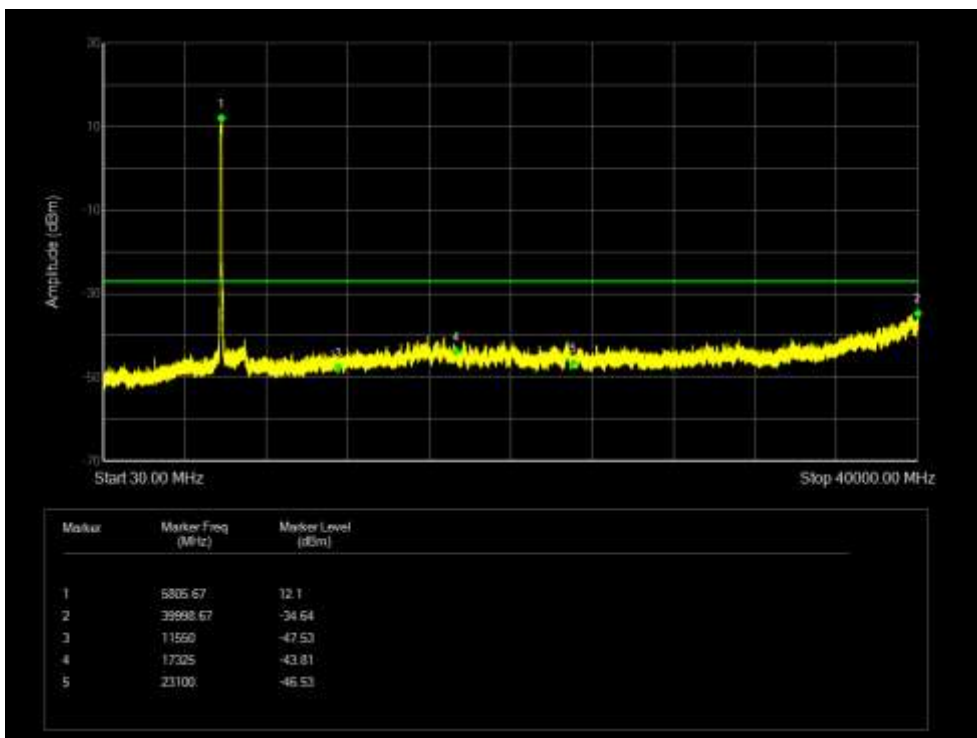

Tx. Spurious NVNT 802.11ax40 5795MHz Ant 3 Emission

Tx. Spurious NVNT 802.11ax80 5775MHz Ant 0 Emission

Tx. Spurious NVNT 802.11ax80 5775MHz Ant 1 Emission

Tx. Spurious NVNT 802.11ax80 5775MHz Ant 2 Emission

Tx. Spurious NVNT 802.11ax80 5775MHz Ant 3 Emission

Tx. Spurious NVNT 802.11n(HT20) 5745MHz Ant 0 Emission

Tx. Spurious NVNT 802.11n(HT20) 5785MHz Ant 0 Emission

Tx. Spurious NVNT 802.11n(HT20) 5825MHz Ant 0 Emission