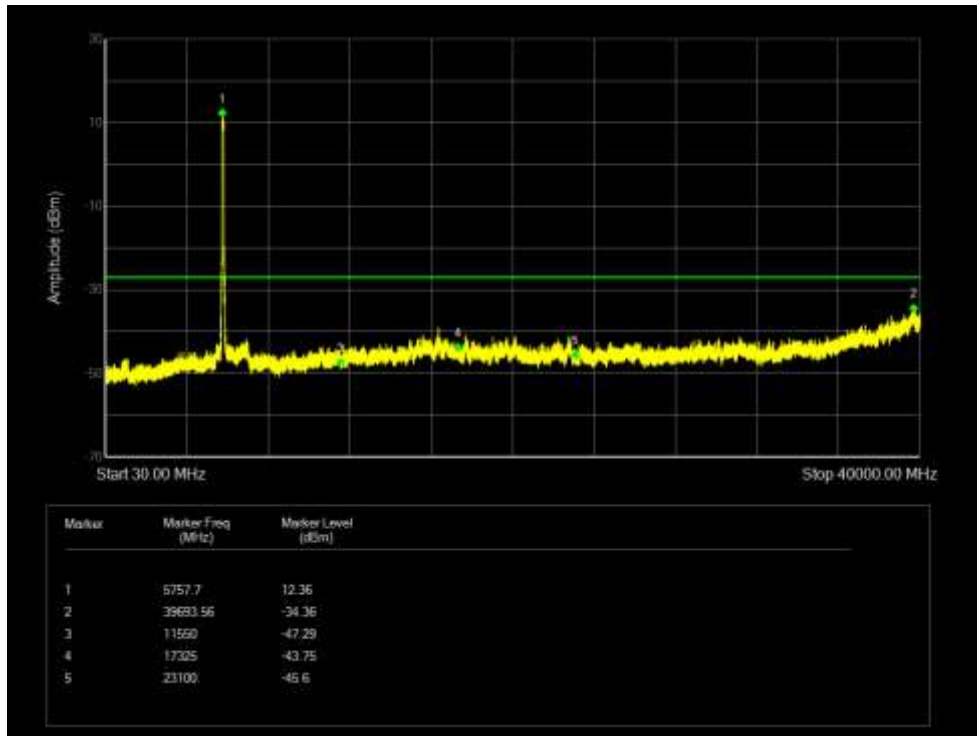

Tx. Spurious NVNT 802.11ax40 5795MHz Ant 3 Emission

Tx. Spurious NVNT 802.11ax80 5775MHz Ant 0 Emission

Tx. Spurious NVNT 802.11ax80 5775MHz Ant 1 Emission

Tx. Spurious NVNT 802.11ax80 5775MHz Ant 2 Emission

Tx. Spurious NVNT 802.11ax80 5775MHz Ant 3 Emission

Tx. Spurious NVNT 802.11n(HT20) 5745MHz Ant 0 Emission

Tx. Spurious NVNT 802.11n(HT20) 5785MHz Ant 0 Emission

Tx. Spurious NVNT 802.11n(HT20) 5825MHz Ant 0 Emission