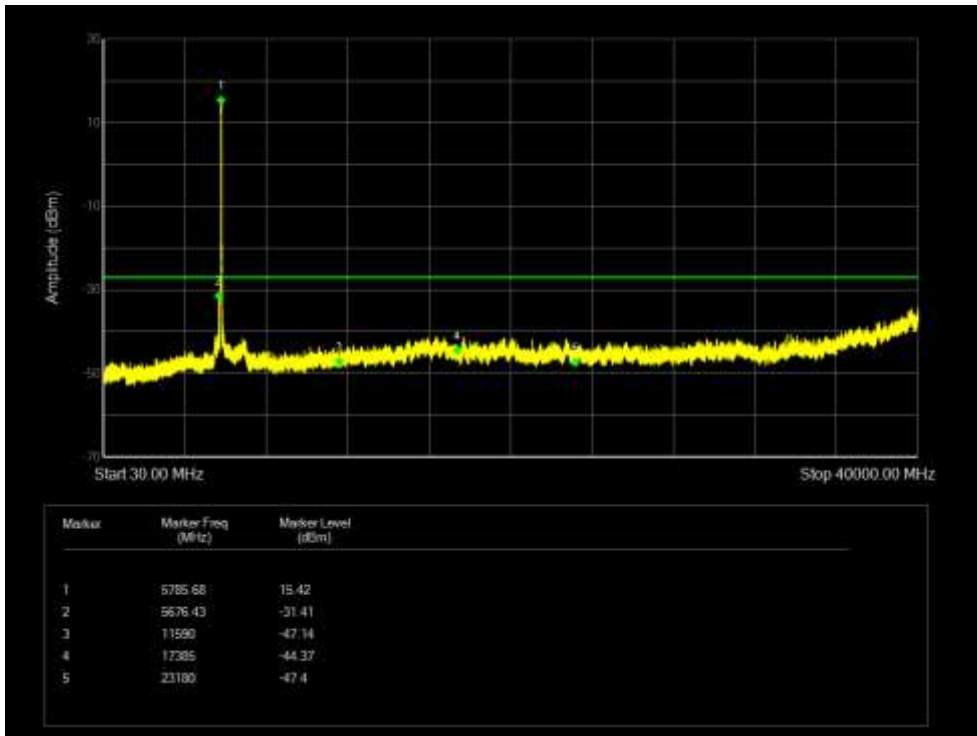

Tx. Spurious NVNT 802.11ax20 5745MHz Ant 1 Emission

Tx. Spurious NVNT 802.11ax20 5785MHz Ant 1 Emission

Tx. Spurious NVNT 802.11ax20 5825MHz Ant 1 Emission

Tx. Spurious NVNT 802.11ax20 5745MHz Ant 2 Emission

Tx. Spurious NVNT 802.11ax20 5785MHz Ant 2 Emission

Tx. Spurious NVNT 802.11ax20 5825MHz Ant 2 Emission

Tx. Spurious NVNT 802.11ax20 5745MHz Ant 3 Emission

Tx. Spurious NVNT 802.11ax20 5785MHz Ant 3 Emission

Tx. Spurious NVNT 802.11ax20 5825MHz Ant 3 Emission

Tx. Spurious NVNT 802.11ax40 5755MHz Ant 0 Emission

Tx. Spurious NVNT 802.11ax40 5795MHz Ant 0 Emission

Tx. Spurious NVNT 802.11ax40 5755MHz Ant 1 Emission