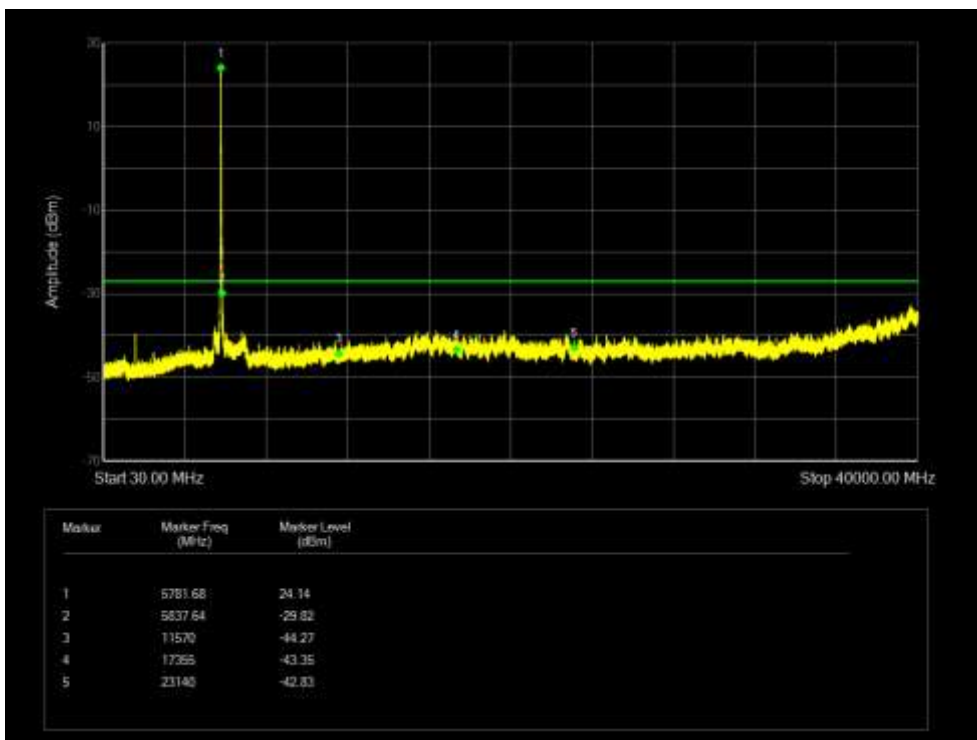

Tx. Spurious NVNT 802.11a 5785MHz Ant 3 Emission