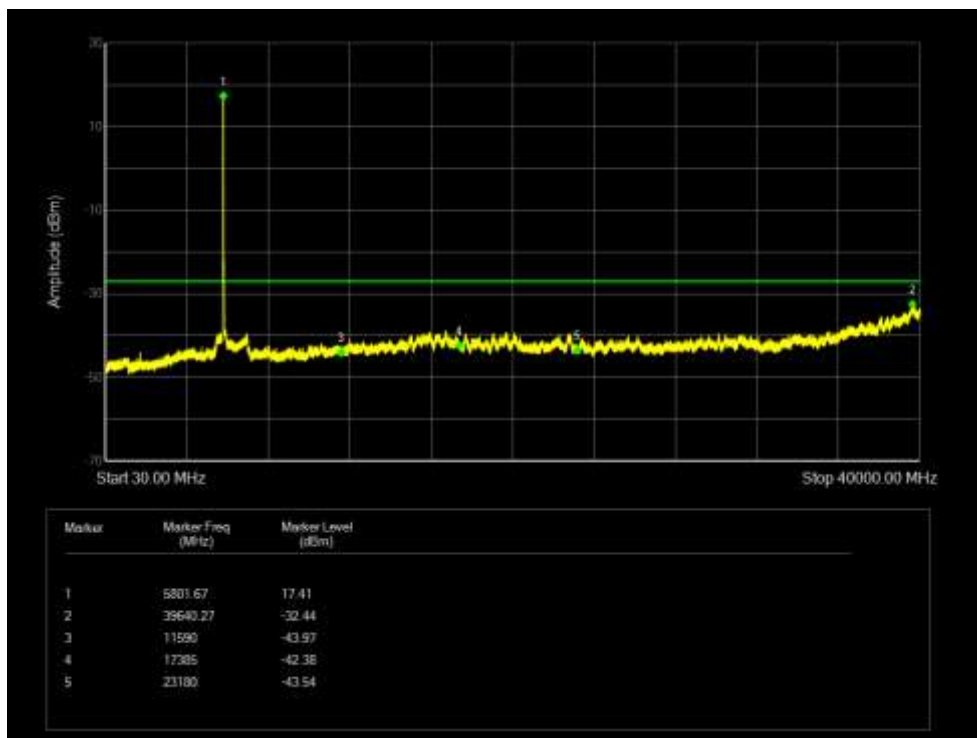

Tx. Spurious NVNT 802.11n(HT40) 5795MHz Ant 1 Emission

Tx. Spurious NVNT 802.11n(HT40) 5755MHz Ant 2 Emission

Tx. Spurious NVNT 802.11n(HT40) 5795MHz Ant 2 Emission

Tx. Spurious NVNT 802.11n(HT40) 5755MHz Ant 3 Emission

Tx. Spurious NVNT 802.11n(HT40) 5795MHz Ant 3 Emission

Tx. Spurious NVNT 802.11ac20 5745MHz Sum Emission

Tx. Spurious NVNT 802.11ac20 5785MHz Sum Emission

Tx. Spurious NVNT 802.11ac20 5825MHz Sum Emission

Tx. Spurious NVNT 802.11ac40 5755MHz Sum Emission

Tx. Spurious NVNT 802.11ac40 5795MHz Sum Emission

Tx. Spurious NVNT 802.11ac80 5775MHz Sum Emission

Tx. Spurious NVNT 802.11ax20 5745MHz Sum Emission

Tx. Spurious NVNT 802.11ax20 5785MHz Sum Emission