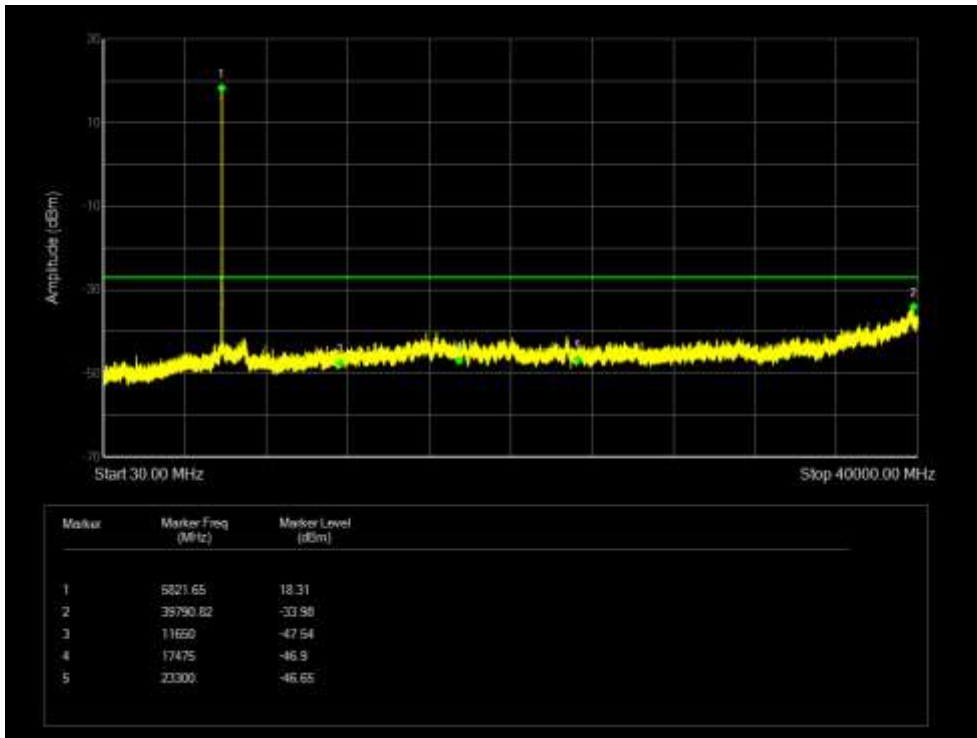

Tx. Spurious NVNT 802.11ax20 5745MHz Ant 1 Emission

Tx. Spurious NVNT 802.11ax20 5785MHz Ant 1 Emission

Tx. Spurious NVNT 802.11ax20 5825MHz Ant 1 Emission

Tx. Spurious NVNT 802.11ax20 5745MHz Ant 2 Emission

Tx. Spurious NVNT 802.11ax20 5785MHz Ant 2 Emission

Tx. Spurious NVNT 802.11ax20 5825MHz Ant 2 Emission

Tx. Spurious NVNT 802.11ax20 5745MHz Ant 3 Emission

Tx. Spurious NVNT 802.11ax20 5785MHz Ant 3 Emission

Tx. Spurious NVNT 802.11ax20 5825MHz Ant 3 Emission

Tx. Spurious NVNT 802.11ax40 5755MHz Ant 0 Emission

Tx. Spurious NVNT 802.11ax40 5795MHz Ant 0 Emission

Tx. Spurious NVNT 802.11ax40 5755MHz Ant 1 Emission