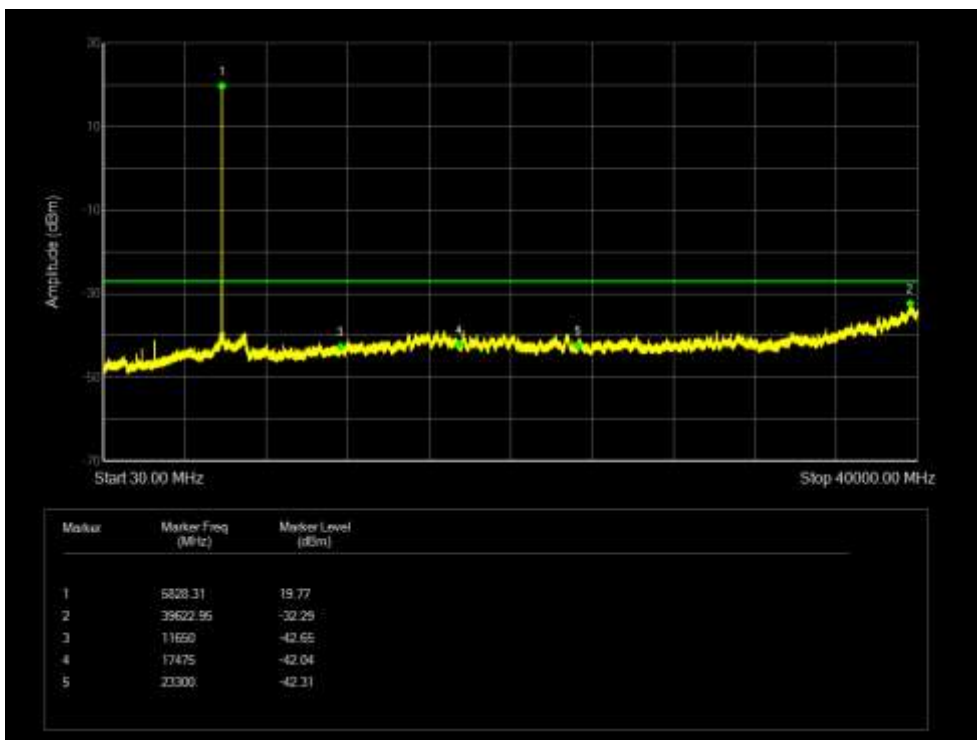

Tx. Spurious NVNT 802.11ac40 5755MHz Sum Emission

Tx. Spurious NVNT 802.11ac40 5795MHz Sum Emission

Tx. Spurious NVNT 802.11ac80 5775MHz Sum Emission

Tx. Spurious NVNT 802.11ax20 5745MHz Sum Emission

Tx. Spurious NVNT 802.11ax20 5785MHz Sum Emission

Tx. Spurious NVNT 802.11ax20 5825MHz Sum Emission

Tx. Spurious NVNT 802.11ax40 5755MHz Sum Emission

Tx. Spurious NVNT 802.11ax40 5795MHz Sum Emission

Tx. Spurious NVNT 802.11ax80 5775MHz Sum Emission

Tx. Spurious NVNT 802.11n(HT20) 5745MHz Sum Emission

Tx. Spurious NVNT 802.11n(HT20) 5785MHz Sum Emission

Tx. Spurious NVNT 802.11n(HT20) 5825MHz Sum Emission

Tx. Spurious NVNT 802.11n(HT40) 5755MHz Sum Emission

Tx. Spurious NVNT 802.11n(HT40) 5795MHz Sum Emission