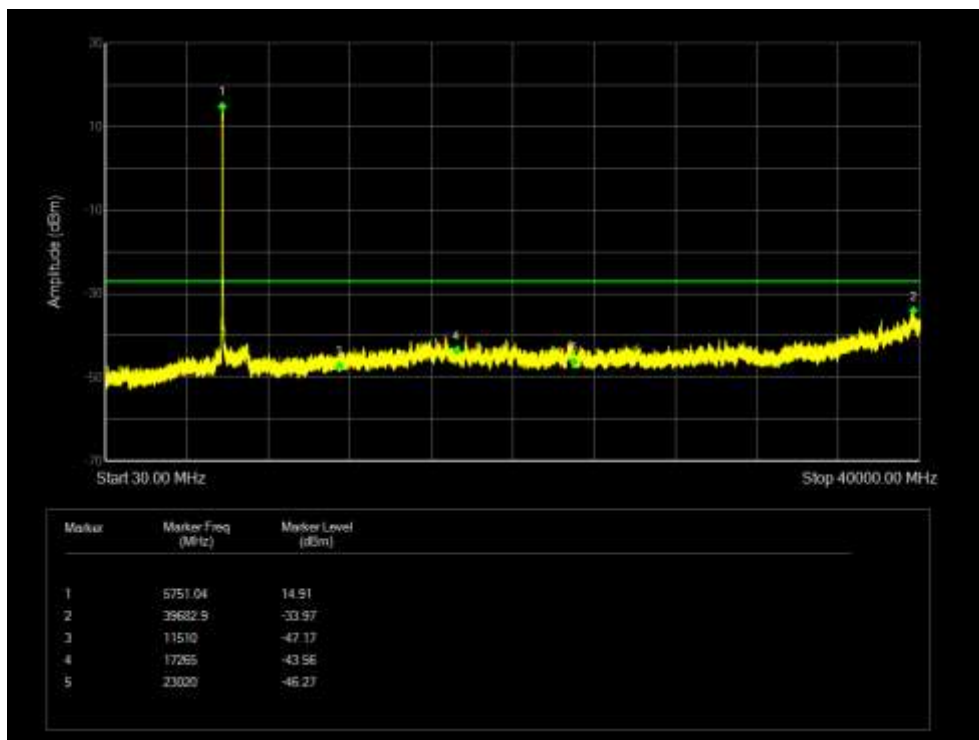

Tx. Spurious NVNT 802.11ac40 5755MHz Ant 2 Emission