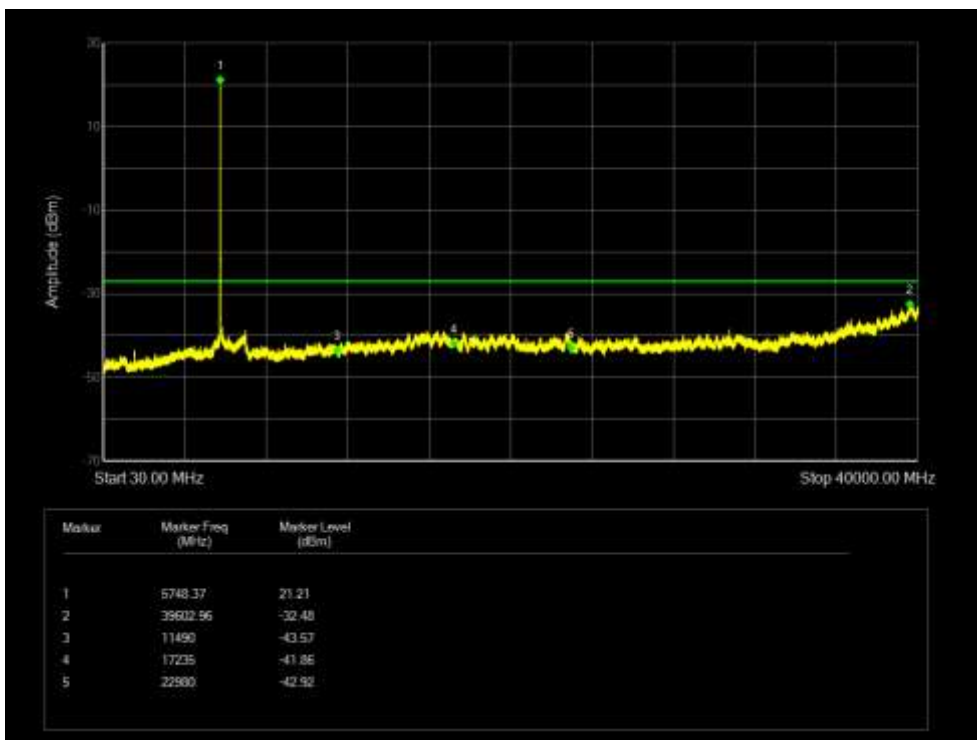

Tx. Spurious NVNT 802.11ac40 5755MHz Sum Emission

Tx. Spurious NVNT 802.11ac40 5795MHz Sum Emission

Tx. Spurious NVNT 802.11ac80 5775MHz Sum Emission

Tx. Spurious NVNT 802.11ax20 5745MHz Sum Emission

Tx. Spurious NVNT 802.11ax20 5785MHz Sum Emission

Tx. Spurious NVNT 802.11ax20 5825MHz Sum Emission

Tx. Spurious NVNT 802.11ax40 5755MHz Sum Emission

Tx. Spurious NVNT 802.11ax40 5795MHz Sum Emission

Tx. Spurious NVNT 802.11ax80 5775MHz Sum Emission

Tx. Spurious NVNT 802.11n(HT20) 5745MHz Sum Emission

Tx. Spurious NVNT 802.11n(HT20) 5785MHz Sum Emission

Tx. Spurious NVNT 802.11n(HT20) 5825MHz Sum Emission

Tx. Spurious NVNT 802.11n(HT40) 5755MHz Sum Emission

Tx. Spurious NVNT 802.11n(HT40) 5795MHz Sum Emission