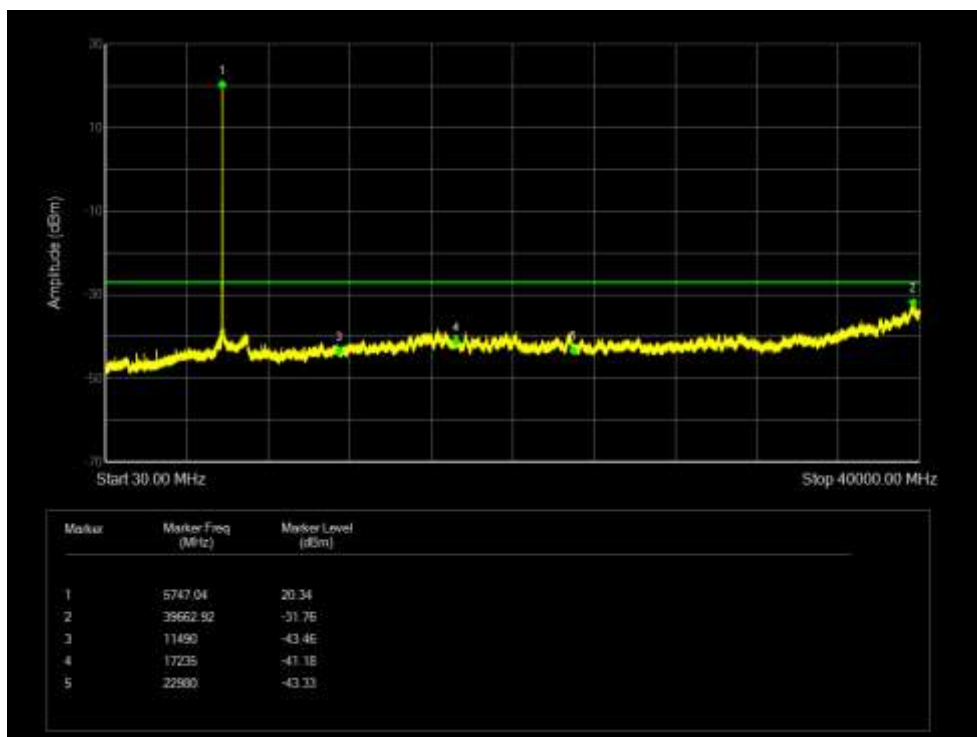

Tx. Spurious NVNT 802.11n(HT20) 5825MHz Ant 3 Emission

Tx. Spurious NVNT 802.11n(HT40) 5755MHz Ant 0 Emission

Tx. Spurious NVNT 802.11n(HT40) 5795MHz Ant 0 Emission

Tx. Spurious NVNT 802.11n(HT40) 5755MHz Ant 1 Emission

Tx. Spurious NVNT 802.11n(HT40) 5795MHz Ant 1 Emission

Tx. Spurious NVNT 802.11n(HT40) 5755MHz Ant 2 Emission

Tx. Spurious NVNT 802.11n(HT40) 5795MHz Ant 2 Emission

Tx. Spurious NVNT 802.11n(HT40) 5755MHz Ant 3 Emission

Tx. Spurious NVNT 802.11n(HT40) 5795MHz Ant 3 Emission

Tx. Spurious NVNT 802.11ac20 5745MHz Sum Emission

Tx. Spurious NVNT 802.11ac20 5785MHz Sum Emission

Tx. Spurious NVNT 802.11ac20 5825MHz Sum Emission