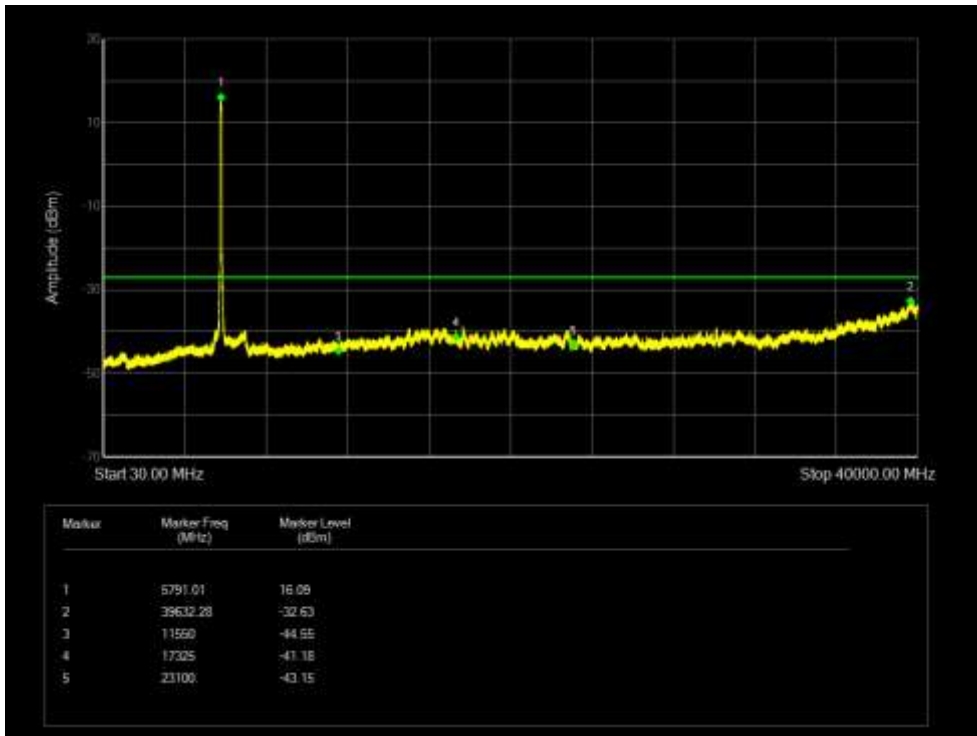

Tx. Spurious NVNT 802.11ax20 5825MHz Sum Emission

Tx. Spurious NVNT 802.11ax40 5755MHz Sum Emission

Tx. Spurious NVNT 802.11ax40 5795MHz Sum Emission

Tx. Spurious NVNT 802.11ax80 5775MHz Sum Emission

Tx. Spurious NVNT 802.11n(HT20) 5745MHz Sum Emission

Tx. Spurious NVNT 802.11n(HT20) 5785MHz Sum Emission

Tx. Spurious NVNT 802.11n(HT20) 5825MHz Sum Emission

Tx. Spurious NVNT 802.11n(HT40) 5755MHz Sum Emission

Tx. Spurious NVNT 802.11n(HT40) 5795MHz Sum Emission