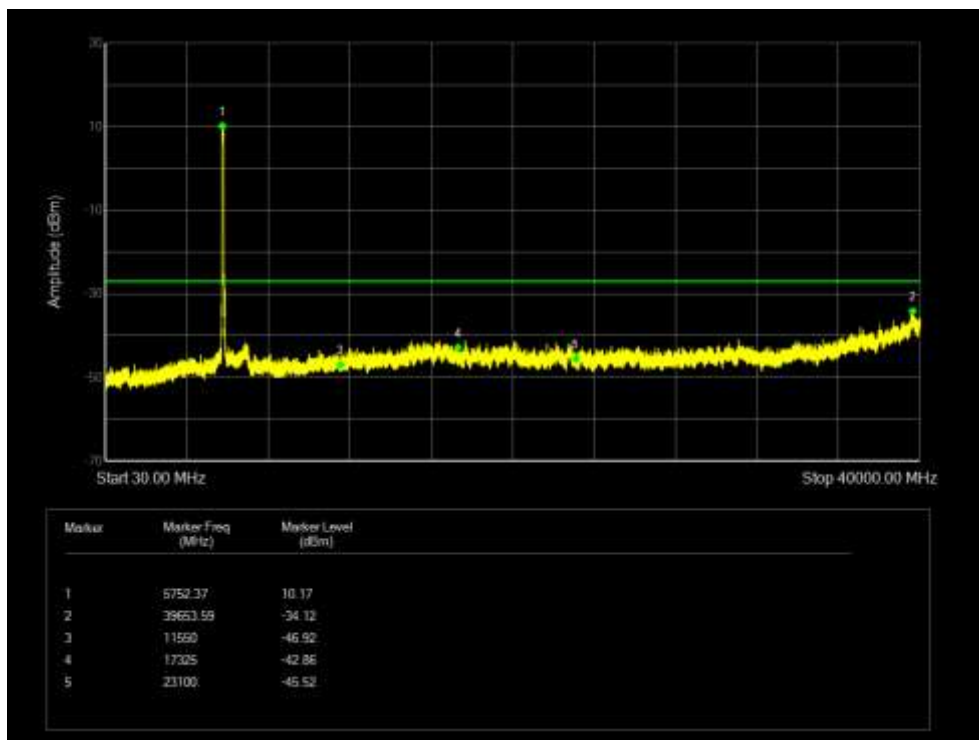

Tx. Spurious NVNT 802.11ac40 5795MHz Ant 3 Emission

Tx. Spurious NVNT 802.11ac80 5775MHz Ant 0 Emission

Tx. Spurious NVNT 802.11ac80 5775MHz Ant 1 Emission

Tx. Spurious NVNT 802.11ac80 5775MHz Ant 2 Emission

Tx. Spurious NVNT 802.11ac80 5775MHz Ant 3 Emission

Tx. Spurious NVNT 802.11ax20 5745MHz Ant 0 Emission

Tx. Spurious NVNT 802.11ax20 5785MHz Ant 0 Emission

Tx. Spurious NVNT 802.11ax20 5825MHz Ant 0 Emission