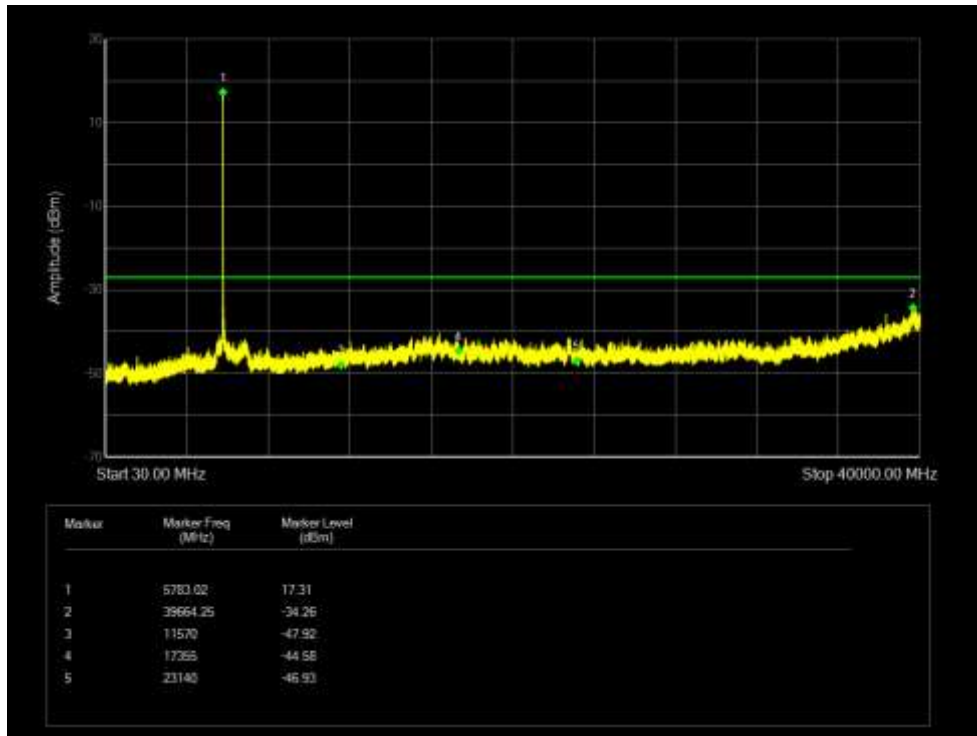

Tx. Spurious NVNT 802.11a 5785MHz Ant 3 Emission

Tx. Spurious NVNT 802.11a 5825MHz Ant 3 Emission

Tx. Spurious NVNT 802.11ac20 5745MHz Ant 0 Emission

Tx. Spurious NVNT 802.11ac20 5785MHz Ant 0 Emission

Tx. Spurious NVNT 802.11ac20 5825MHz Ant 0 Emission