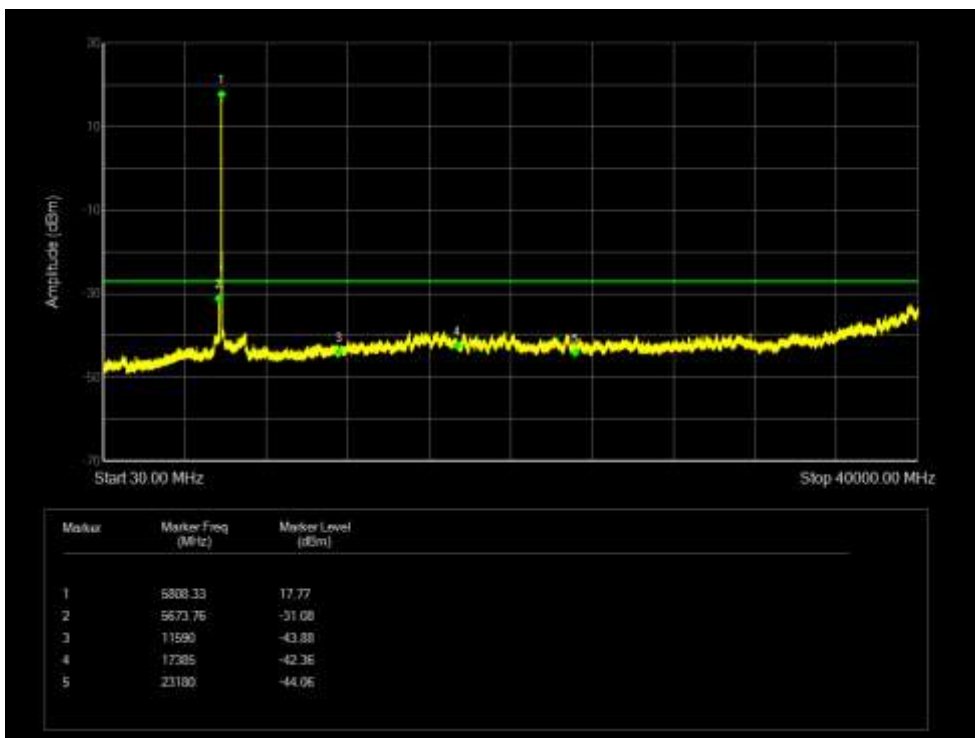

Tx. Spurious NVNT 802.11n(HT40) 5795MHz Ant 3 Emission

Tx. Spurious NVNT 802.11ac20 5745MHz Sum Emission

Tx. Spurious NVNT 802.11ac20 5785MHz Sum Emission

Tx. Spurious NVNT 802.11ac20 5825MHz Sum Emission

Tx. Spurious NVNT 802.11ac40 5755MHz Sum Emission

Tx. Spurious NVNT 802.11ac40 5795MHz Sum Emission

Tx. Spurious NVNT 802.11ac80 5775MHz Sum Emission

Tx. Spurious NVNT 802.11ax20 5745MHz Sum Emission

Tx. Spurious NVNT 802.11ax20 5785MHz Sum Emission

Tx. Spurious NVNT 802.11ax20 5825MHz Sum Emission

Tx. Spurious NVNT 802.11ax40 5755MHz Sum Emission

Tx. Spurious NVNT 802.11ax40 5795MHz Sum Emission

Tx. Spurious NVNT 802.11ax80 5775MHz Sum Emission

Tx. Spurious NVNT 802.11n(HT20) 5745MHz Sum Emission