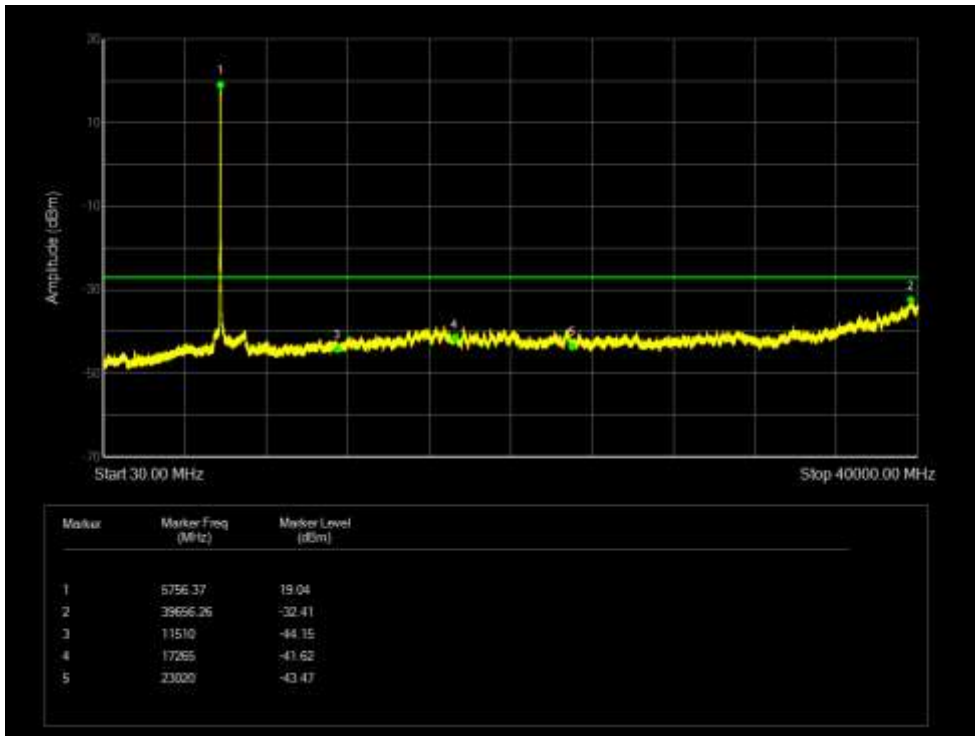

Tx. Spurious NVNT 802.11n(HT40) 5795MHz Ant 3 Emission

Tx. Spurious NVNT 802.11ac20 5745MHz Sum Emission

Tx. Spurious NVNT 802.11ac20 5785MHz Sum Emission

Tx. Spurious NVNT 802.11ac20 5825MHz Sum Emission

Tx. Spurious NVNT 802.11ac40 5755MHz Sum Emission

Tx. Spurious NVNT 802.11ac40 5795MHz Sum Emission

Tx. Spurious NVNT 802.11ac80 5775MHz Sum Emission

Tx. Spurious NVNT 802.11ax20 5745MHz Sum Emission

Tx. Spurious NVNT 802.11ax20 5785MHz Sum Emission

Tx. Spurious NVNT 802.11ax20 5825MHz Sum Emission

Tx. Spurious NVNT 802.11ax40 5755MHz Sum Emission

Tx. Spurious NVNT 802.11ax40 5795MHz Sum Emission

Tx. Spurious NVNT 802.11ax80 5775MHz Sum Emission

Tx. Spurious NVNT 802.11n(HT20) 5745MHz Sum Emission