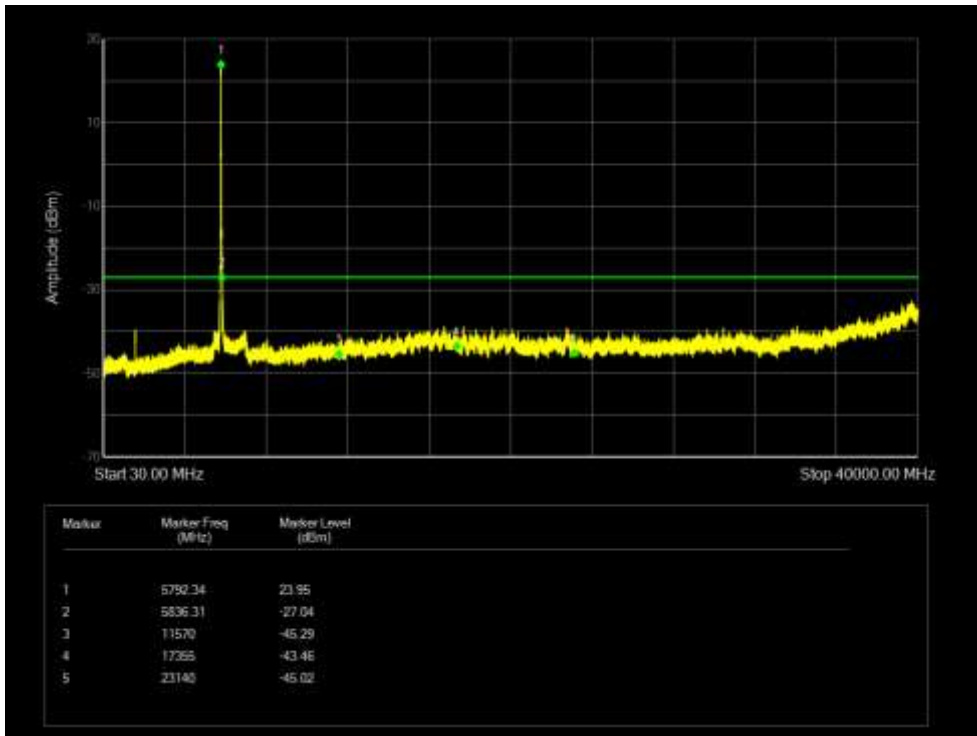

Tx. Spurious NVNT 802.11a 5785MHz Ant 2 Emission