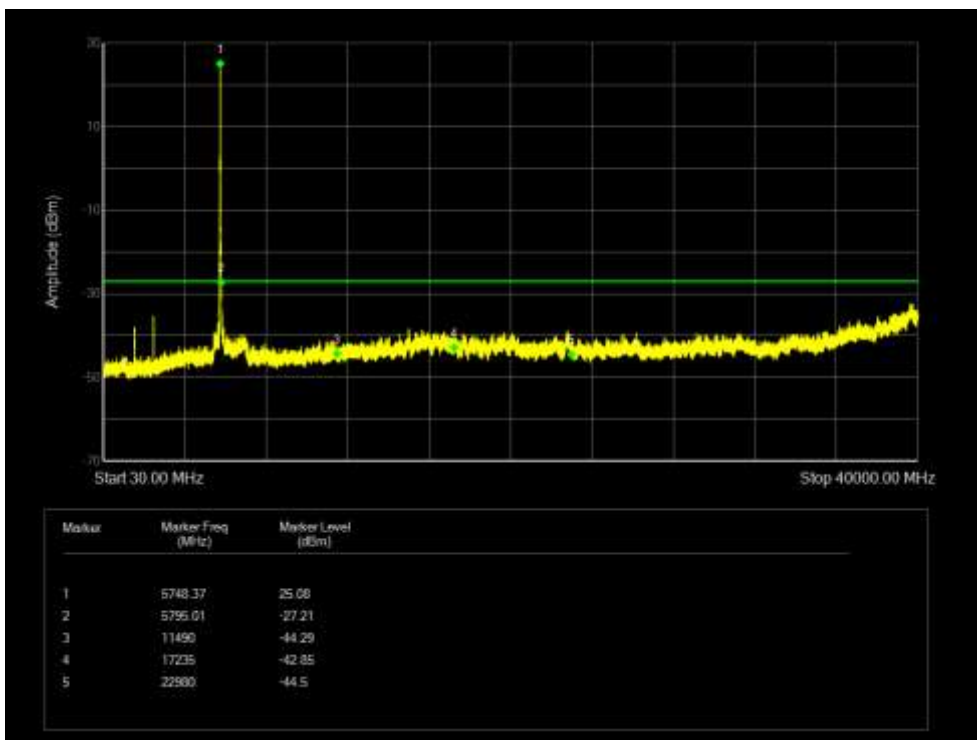

Tx. Spurious NVNT 802.11a 5745MHz Ant 2 Emission