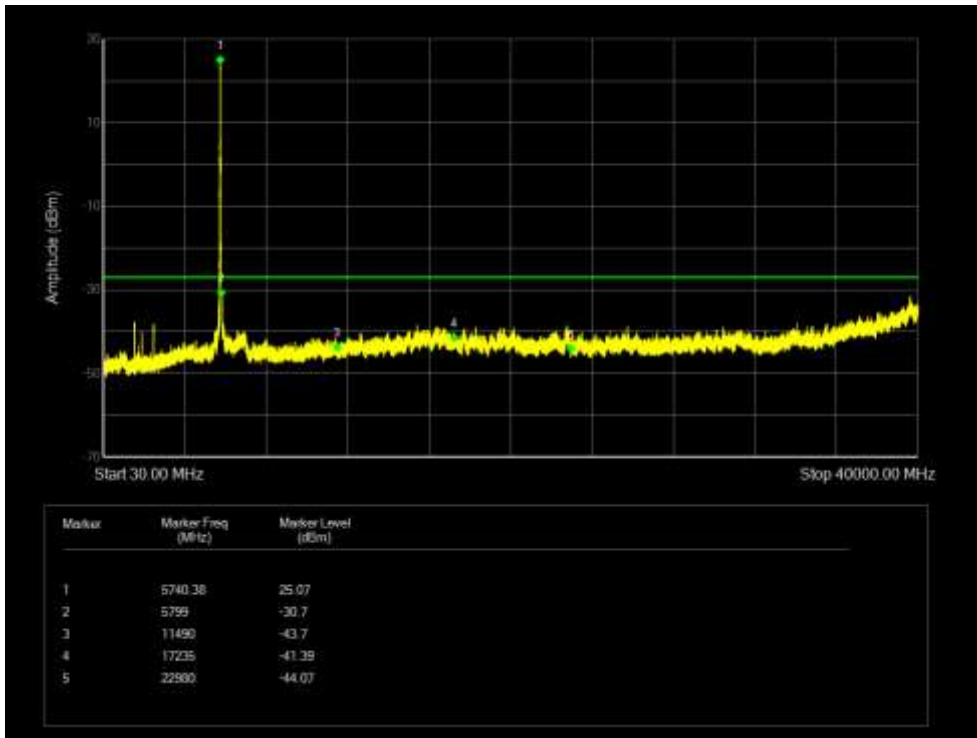

Tx. Spurious NVNT 802.11a 5745MHz Ant 0 Emission

Tx. Spurious NVNT 802.11a 5785MHz Ant 0 Emission

Tx. Spurious NVNT 802.11a 5825MHz Ant 0 Emission

Tx. Spurious NVNT 802.11a 5745MHz Ant 1 Emission

Tx. Spurious NVNT 802.11a 5785MHz Ant 1 Emission