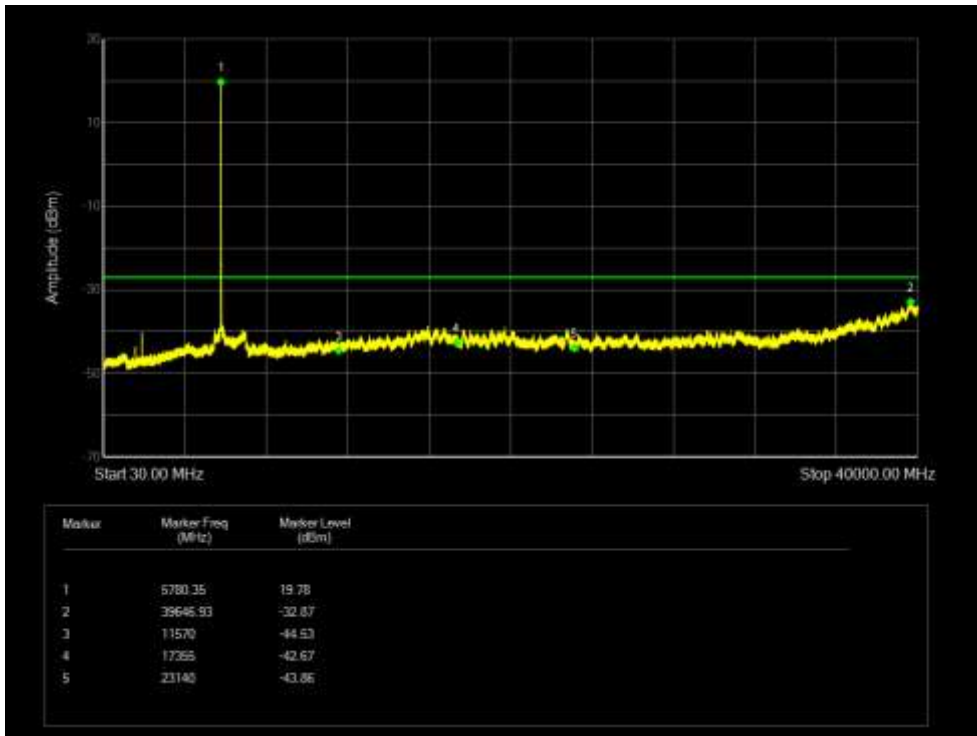

Tx. Spurious NVNT 802.11ac40 5755MHz Sum Emission

Tx. Spurious NVNT 802.11ac40 5795MHz Sum Emission

Tx. Spurious NVNT 802.11ac80 5775MHz Sum Emission

Tx. Spurious NVNT 802.11ax20 5745MHz Sum Emission

Tx. Spurious NVNT 802.11ax20 5785MHz Sum Emission

Tx. Spurious NVNT 802.11ax20 5825MHz Sum Emission

Tx. Spurious NVNT 802.11ax40 5755MHz Sum Emission

Tx. Spurious NVNT 802.11ax40 5795MHz Sum Emission

Tx. Spurious NVNT 802.11ax80 5775MHz Sum Emission

Tx. Spurious NVNT 802.11n(HT20) 5745MHz Sum Emission

Tx. Spurious NVNT 802.11n(HT20) 5785MHz Sum Emission

Tx. Spurious NVNT 802.11n(HT20) 5825MHz Sum Emission

Tx. Spurious NVNT 802.11n(HT40) 5755MHz Sum Emission

Tx. Spurious NVNT 802.11n(HT40) 5795MHz Sum Emission