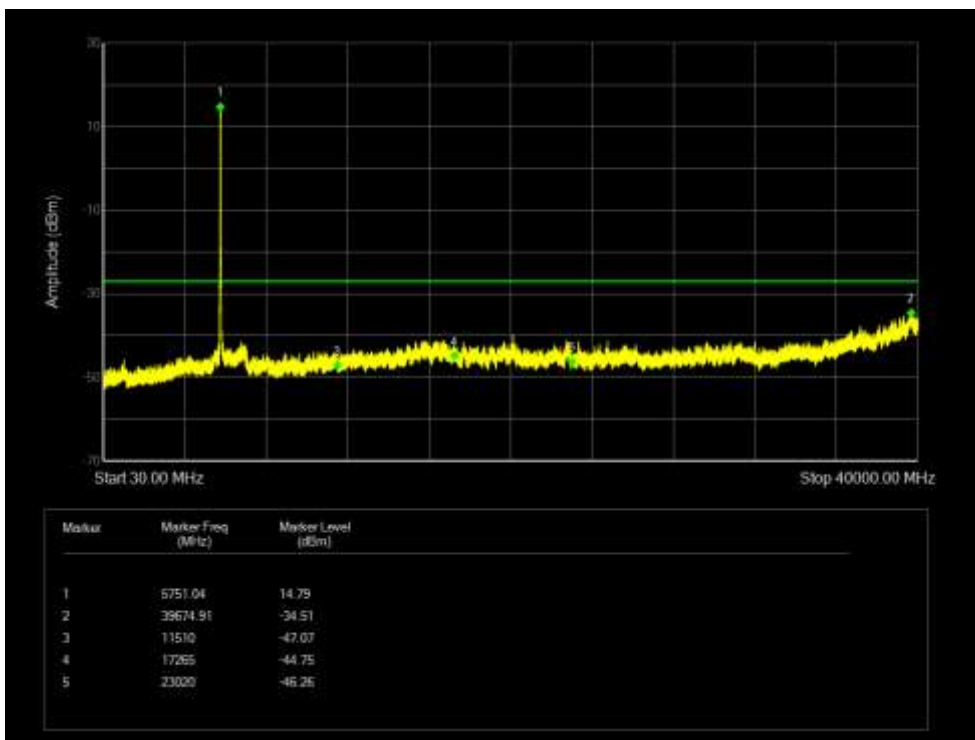

Tx. Spurious NVNT 802.11n(HT20) 5825MHz Ant 3 Emission

Tx. Spurious NVNT 802.11n(HT40) 5755MHz Ant 0 Emission

Tx. Spurious NVNT 802.11n(HT40) 5795MHz Ant 0 Emission

Tx. Spurious NVNT 802.11n(HT40) 5755MHz Ant 1 Emission

Tx. Spurious NVNT 802.11n(HT40) 5795MHz Ant 1 Emission

Tx. Spurious NVNT 802.11n(HT40) 5755MHz Ant 2 Emission

Tx. Spurious NVNT 802.11n(HT40) 5795MHz Ant 2 Emission

Tx. Spurious NVNT 802.11n(HT40) 5755MHz Ant 3 Emission

Tx. Spurious NVNT 802.11n(HT40) 5795MHz Ant 3 Emission

Tx. Spurious NVNT 802.11ac20 5745MHz Sum Emission

Tx. Spurious NVNT 802.11ac20 5785MHz Sum Emission

Tx. Spurious NVNT 802.11ac20 5825MHz Sum Emission