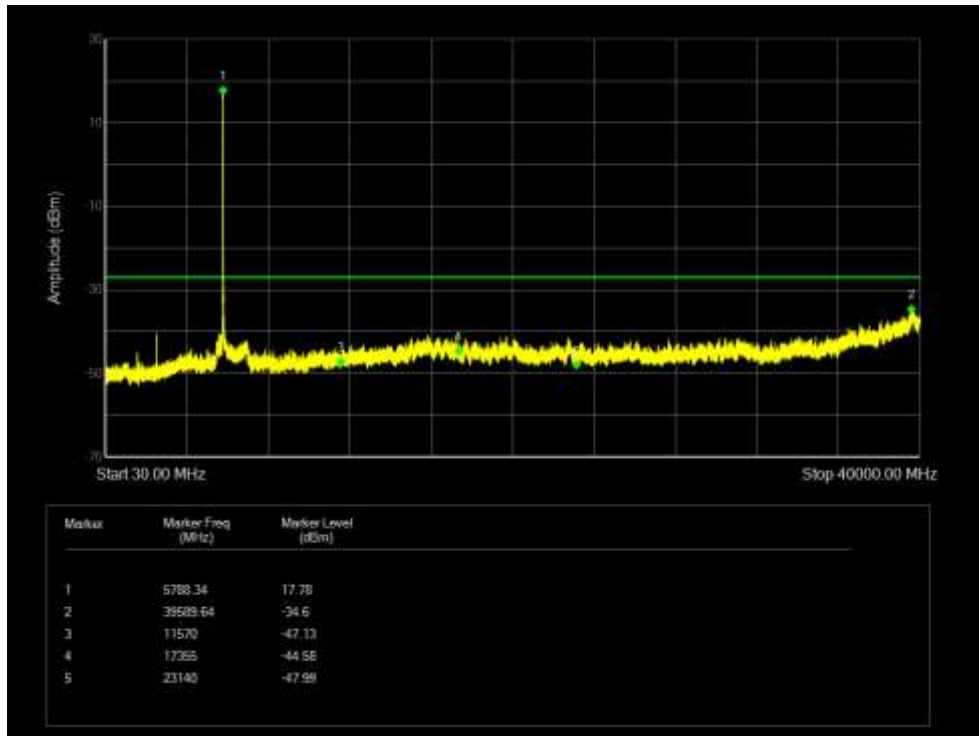

Tx. Spurious NVNT 802.11ax40 5795MHz Ant 3 Emission

Tx. Spurious NVNT 802.11ax80 5775MHz Ant 0 Emission

Tx. Spurious NVNT 802.11ax80 5775MHz Ant 1 Emission

Tx. Spurious NVNT 802.11ax80 5775MHz Ant 2 Emission

Tx. Spurious NVNT 802.11ax80 5775MHz Ant 3 Emission

Tx. Spurious NVNT 802.11n(HT20) 5745MHz Ant 0 Emission

Tx. Spurious NVNT 802.11n(HT20) 5785MHz Ant 0 Emission

Tx. Spurious NVNT 802.11n(HT20) 5825MHz Ant 0 Emission