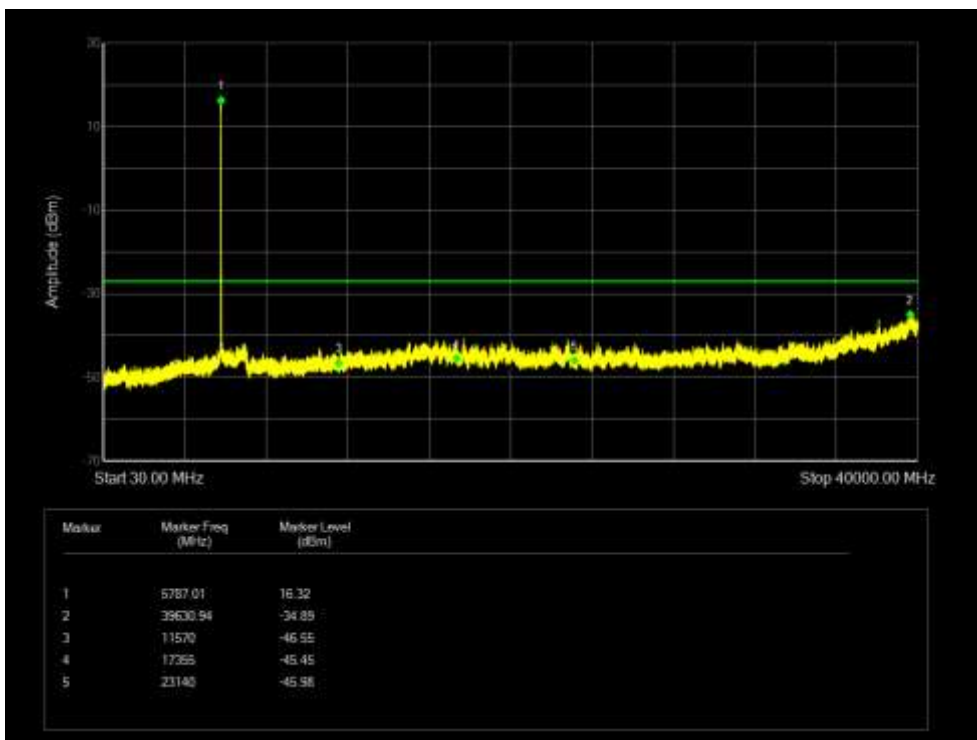

Tx. Spurious NVNT 802.11ax40 5795MHz Ant 3 Emission

Tx. Spurious NVNT 802.11ax80 5775MHz Ant 0 Emission

Tx. Spurious NVNT 802.11ax80 5775MHz Ant 1 Emission

Tx. Spurious NVNT 802.11ax80 5775MHz Ant 2 Emission

Tx. Spurious NVNT 802.11ax80 5775MHz Ant 3 Emission

Tx. Spurious NVNT 802.11n(HT20) 5745MHz Ant 0 Emission

Tx. Spurious NVNT 802.11n(HT20) 5785MHz Ant 0 Emission

Tx. Spurious NVNT 802.11n(HT20) 5825MHz Ant 0 Emission

Tx. Spurious NVNT 802.11n(HT20) 5745MHz Ant 1 Emission

Tx. Spurious NVNT 802.11n(HT20) 5785MHz Ant 1 Emission

Tx. Spurious NVNT 802.11n(HT20) 5825MHz Ant 1 Emission

Tx. Spurious NVNT 802.11n(HT20) 5745MHz Ant 2 Emission