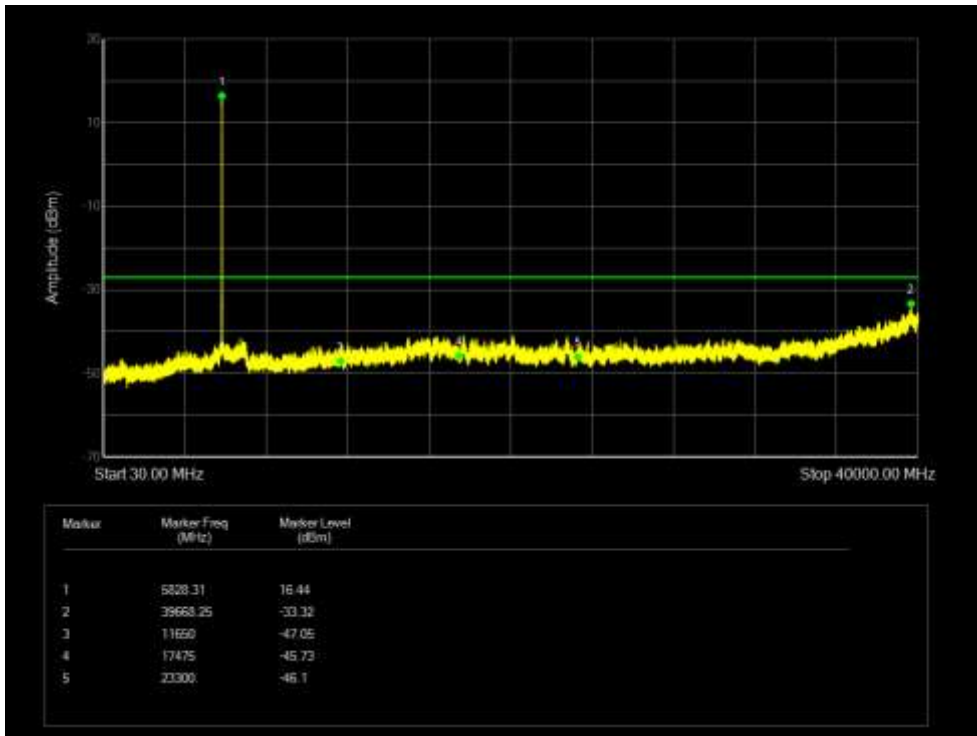

Tx. Spurious NVNT 802.11ac20 5825MHz Ant 3 Emission