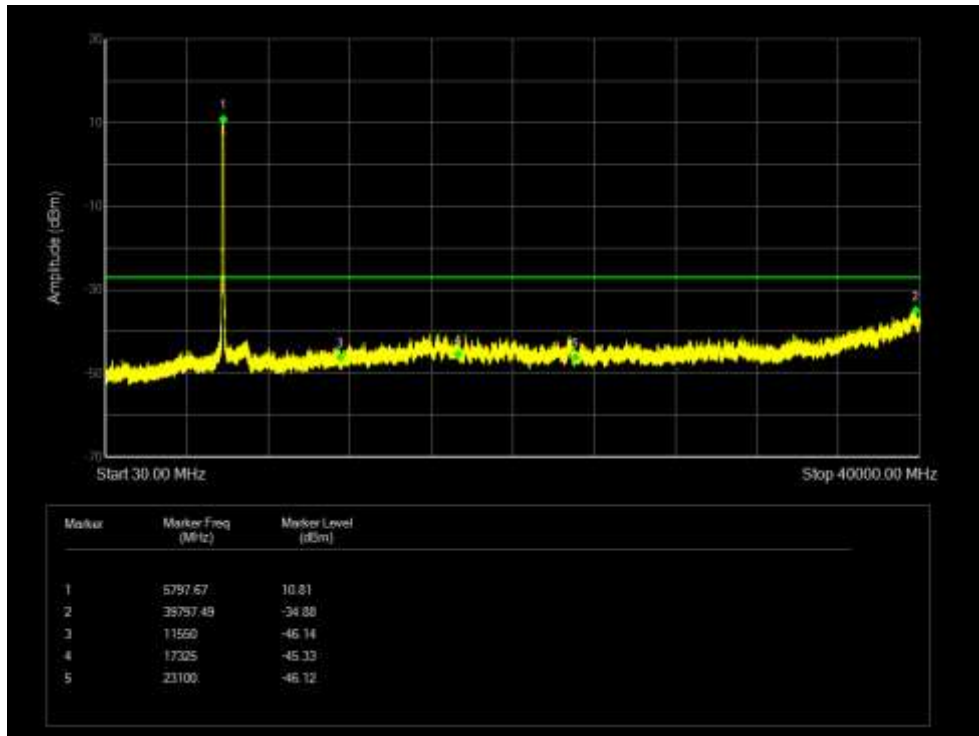

Tx. Spurious NVNT 802.11ac40 5795MHz Ant 1 Emission

Tx. Spurious NVNT 802.11ac40 5755MHz Ant 2 Emission

Tx. Spurious NVNT 802.11ac40 5795MHz Ant 2 Emission

Tx. Spurious NVNT 802.11ac40 5755MHz Ant 3 Emission

Tx. Spurious NVNT 802.11ac40 5795MHz Ant 3 Emission

Tx. Spurious NVNT 802.11ac80 5775MHz Ant 0 Emission

Tx. Spurious NVNT 802.11ac80 5775MHz Ant 1 Emission

Tx. Spurious NVNT 802.11ac80 5775MHz Ant 2 Emission