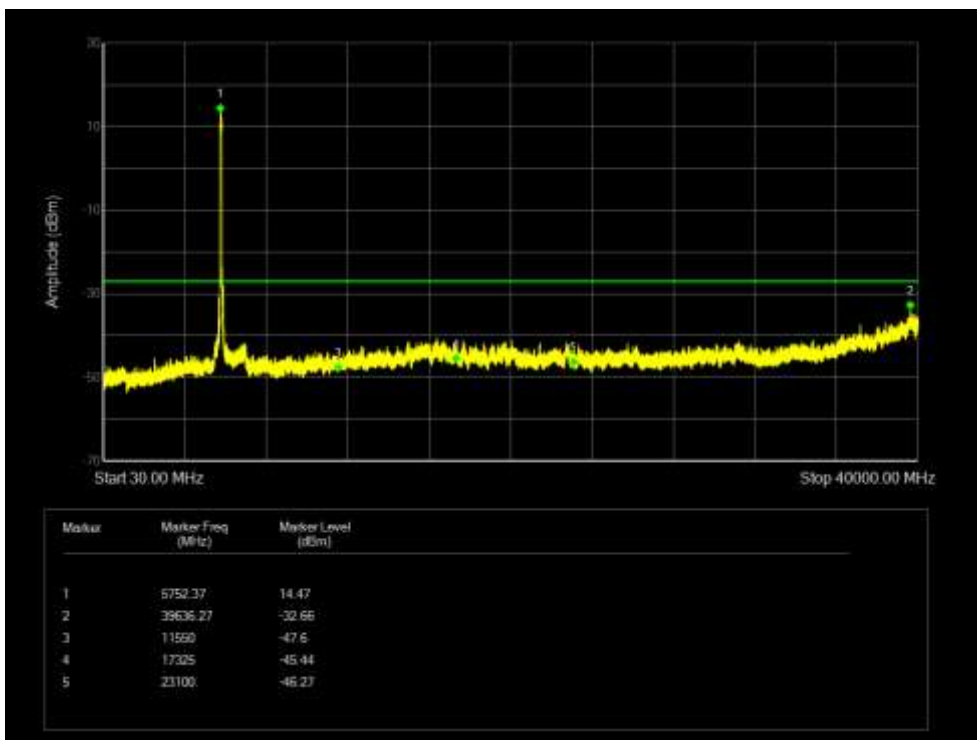

Tx. Spurious NVNT 802.11ax20 5825MHz Ant 3 Emission

Tx. Spurious NVNT 802.11ax40 5755MHz Ant 0 Emission

Tx. Spurious NVNT 802.11ax40 5795MHz Ant 0 Emission

Tx. Spurious NVNT 802.11ax40 5755MHz Ant 1 Emission

Tx. Spurious NVNT 802.11ax40 5795MHz Ant 1 Emission

Tx. Spurious NVNT 802.11ax40 5755MHz Ant 2 Emission

Tx. Spurious NVNT 802.11ax40 5795MHz Ant 2 Emission

Tx. Spurious NVNT 802.11ax40 5755MHz Ant 3 Emission

Tx. Spurious NVNT 802.11ax40 5795MHz Ant 3 Emission

Tx. Spurious NVNT 802.11ax80 5775MHz Ant 0 Emission

Tx. Spurious NVNT 802.11ax80 5775MHz Ant 1 Emission

Tx. Spurious NVNT 802.11ax80 5775MHz Ant 2 Emission