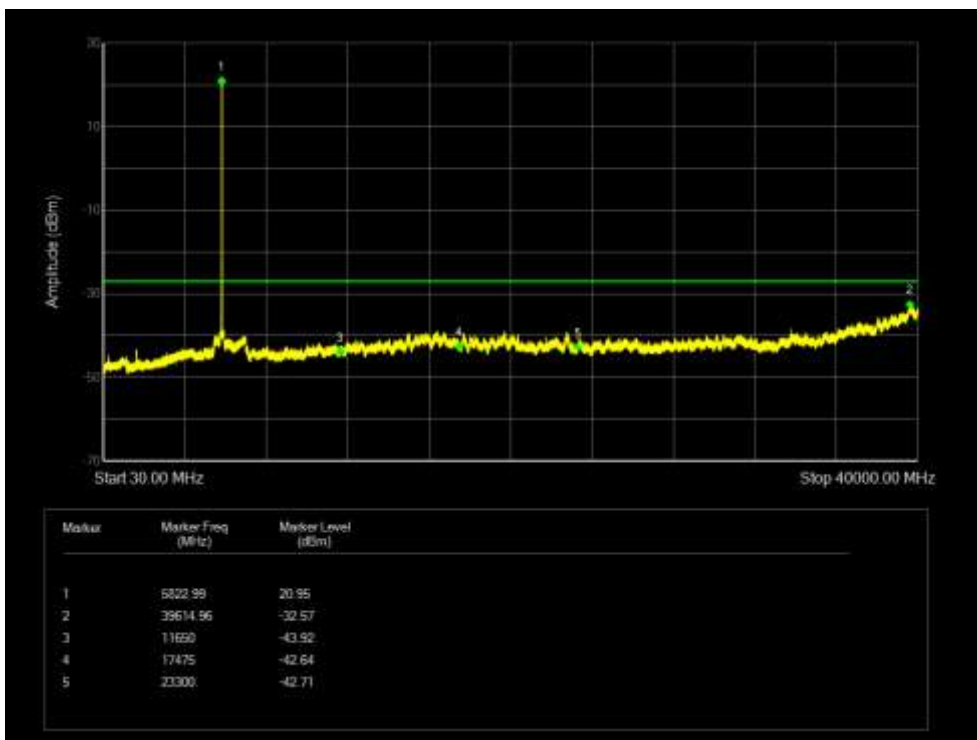

Tx. Spurious NVNT 802.11n(HT40) 5795MHz Ant 3 Emission

Tx. Spurious NVNT 802.11ac20 5745MHz Sum Emission

Tx. Spurious NVNT 802.11ac20 5785MHz Sum Emission

Tx. Spurious NVNT 802.11ac20 5825MHz Sum Emission

Tx. Spurious NVNT 802.11ac40 5755MHz Sum Emission

Tx. Spurious NVNT 802.11ac40 5795MHz Sum Emission

Tx. Spurious NVNT 802.11ac80 5775MHz Sum Emission

Tx. Spurious NVNT 802.11ax20 5745MHz Sum Emission

Tx. Spurious NVNT 802.11ax20 5785MHz Sum Emission

Tx. Spurious NVNT 802.11ax20 5825MHz Sum Emission

Tx. Spurious NVNT 802.11ax40 5755MHz Sum Emission

Tx. Spurious NVNT 802.11ax40 5795MHz Sum Emission

Tx. Spurious NVNT 802.11ax80 5775MHz Sum Emission

Tx. Spurious NVNT 802.11n(HT20) 5745MHz Sum Emission