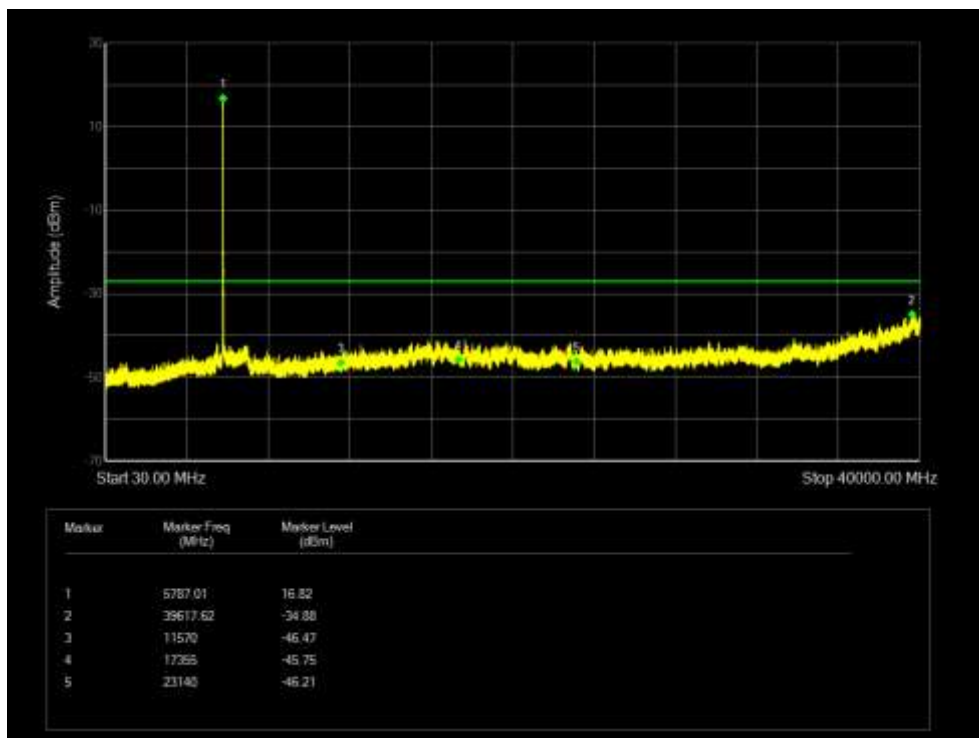

Tx. Spurious NVNT 802.11ax20 5745MHz Ant 1 Emission

Tx. Spurious NVNT 802.11ax20 5785MHz Ant 1 Emission

Tx. Spurious NVNT 802.11ax20 5825MHz Ant 1 Emission

Tx. Spurious NVNT 802.11ax20 5745MHz Ant 2 Emission

Tx. Spurious NVNT 802.11ax20 5785MHz Ant 2 Emission

Tx. Spurious NVNT 802.11ax20 5825MHz Ant 2 Emission

Tx. Spurious NVNT 802.11ax20 5745MHz Ant 3 Emission

Tx. Spurious NVNT 802.11ax20 5785MHz Ant 3 Emission

Tx. Spurious NVNT 802.11ax20 5825MHz Ant 3 Emission

Tx. Spurious NVNT 802.11ax40 5755MHz Ant 0 Emission

Tx. Spurious NVNT 802.11ax40 5795MHz Ant 0 Emission

Tx. Spurious NVNT 802.11ax40 5755MHz Ant 1 Emission