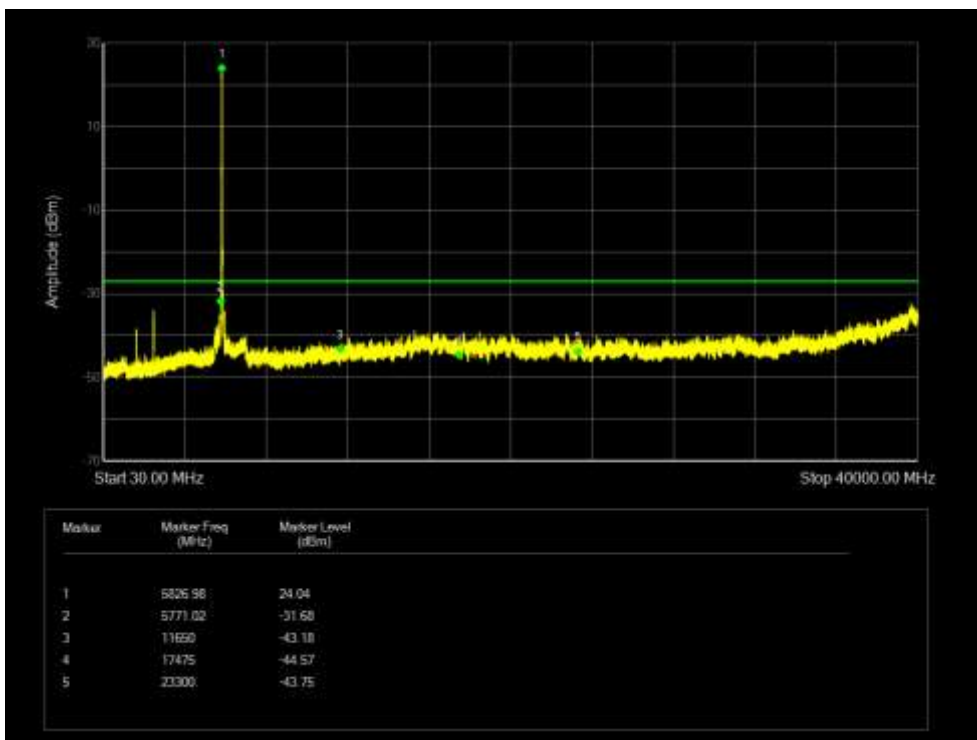

Tx. Spurious NVNT 802.11a 5825MHz Ant 0 Emission