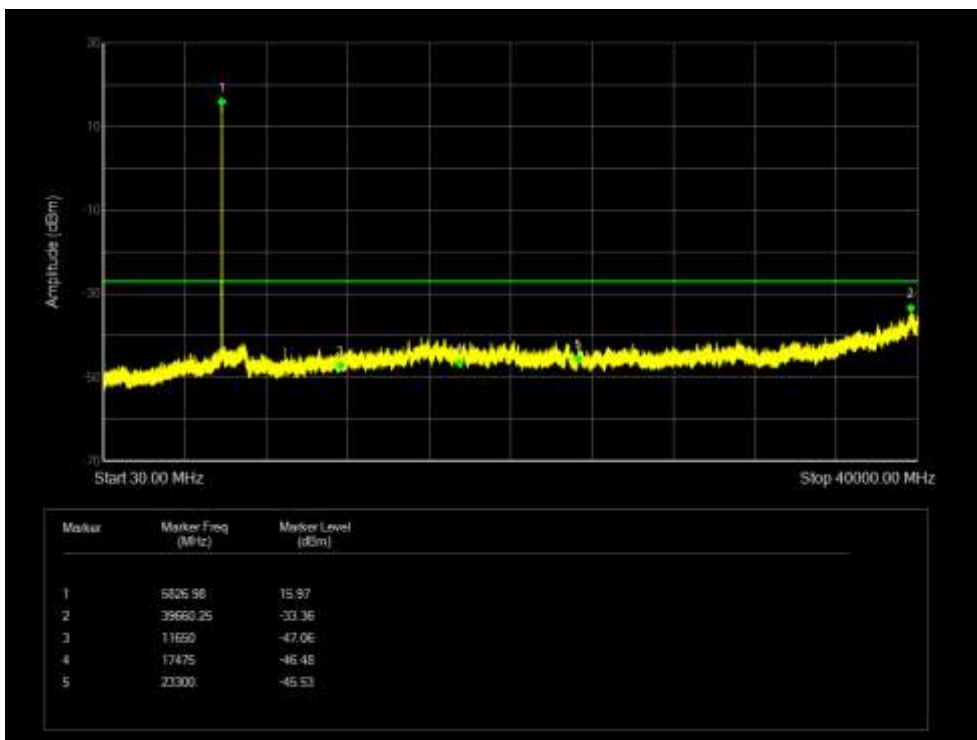

Tx. Spurious NVNT 802.11ac20 5825MHz Ant 2 Emission