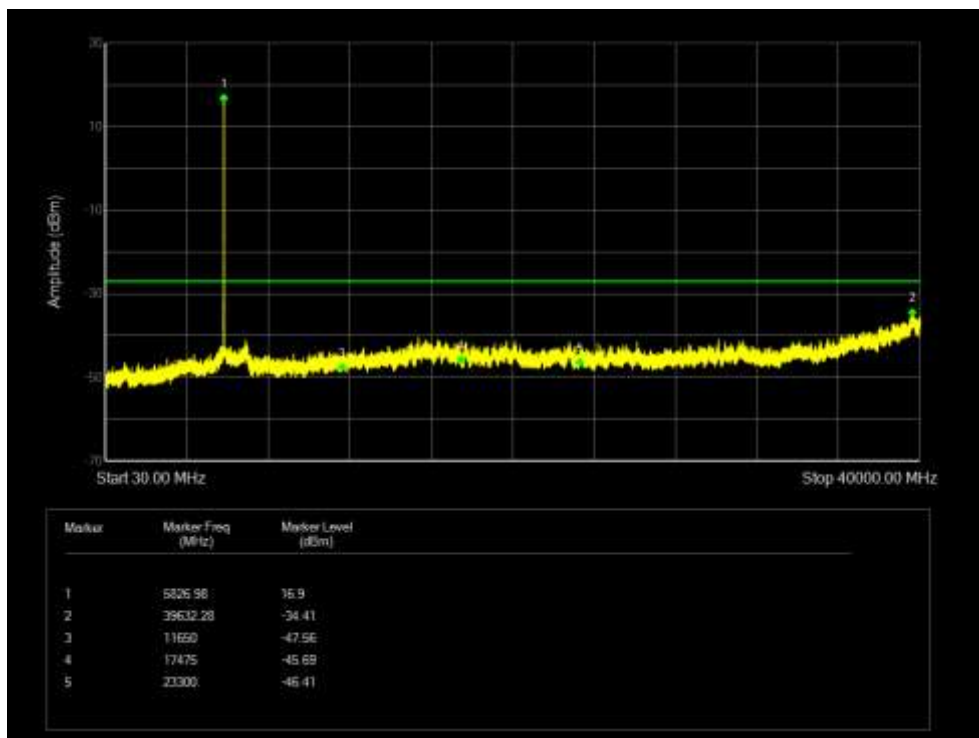

Tx. Spurious NVNT 802.11ax40 5795MHz Ant 3 Emission

Tx. Spurious NVNT 802.11ax80 5775MHz Ant 0 Emission

Tx. Spurious NVNT 802.11ax80 5775MHz Ant 1 Emission

Tx. Spurious NVNT 802.11ax80 5775MHz Ant 2 Emission

Tx. Spurious NVNT 802.11ax80 5775MHz Ant 3 Emission

Tx. Spurious NVNT 802.11n(HT20) 5745MHz Ant 0 Emission

Tx. Spurious NVNT 802.11n(HT20) 5785MHz Ant 0 Emission

Tx. Spurious NVNT 802.11n(HT20) 5825MHz Ant 0 Emission

Tx. Spurious NVNT 802.11n(HT20) 5745MHz Ant 1 Emission

Tx. Spurious NVNT 802.11n(HT20) 5785MHz Ant 1 Emission

Tx. Spurious NVNT 802.11n(HT20) 5825MHz Ant 1 Emission

Tx. Spurious NVNT 802.11n(HT20) 5745MHz Ant 2 Emission