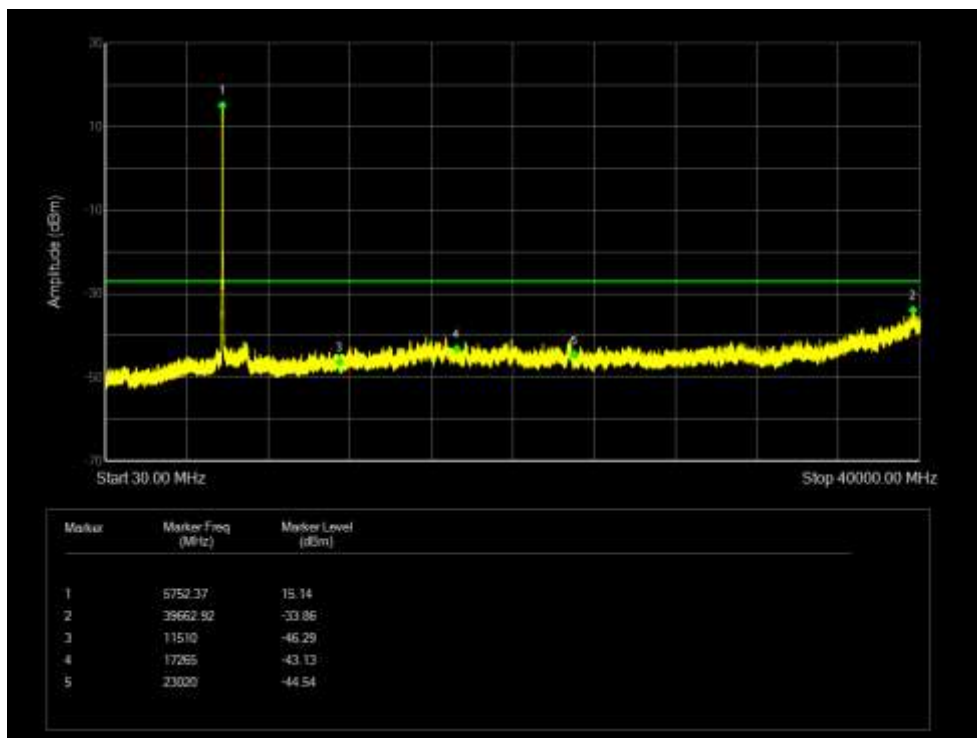

Tx. Spurious NVNT 802.11ac40 5795MHz Ant 1 Emission

Tx. Spurious NVNT 802.11ac40 5755MHz Ant 2 Emission

Tx. Spurious NVNT 802.11ac40 5795MHz Ant 2 Emission

Tx. Spurious NVNT 802.11ac40 5755MHz Ant 3 Emission