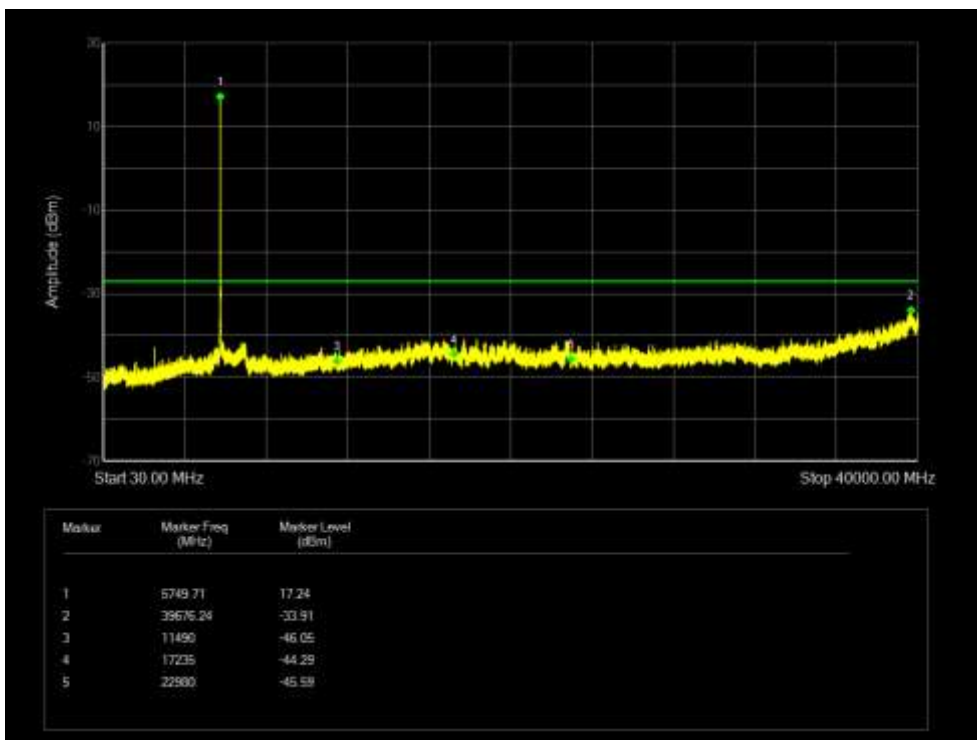

Tx. Spurious NVNT 802.11ax80 5775MHz Ant 3 Emission

Tx. Spurious NVNT 802.11n(HT20) 5745MHz Ant 0 Emission

Tx. Spurious NVNT 802.11n(HT20) 5785MHz Ant 0 Emission

Tx. Spurious NVNT 802.11n(HT20) 5825MHz Ant 0 Emission

Tx. Spurious NVNT 802.11n(HT20) 5745MHz Ant 1 Emission

Tx. Spurious NVNT 802.11n(HT20) 5785MHz Ant 1 Emission

Tx. Spurious NVNT 802.11n(HT20) 5825MHz Ant 1 Emission

Tx. Spurious NVNT 802.11n(HT20) 5745MHz Ant 2 Emission

Tx. Spurious NVNT 802.11n(HT20) 5785MHz Ant 2 Emission

Tx. Spurious NVNT 802.11n(HT20) 5825MHz Ant 2 Emission

Tx. Spurious NVNT 802.11n(HT20) 5745MHz Ant 3 Emission

Tx. Spurious NVNT 802.11n(HT20) 5785MHz Ant 3 Emission