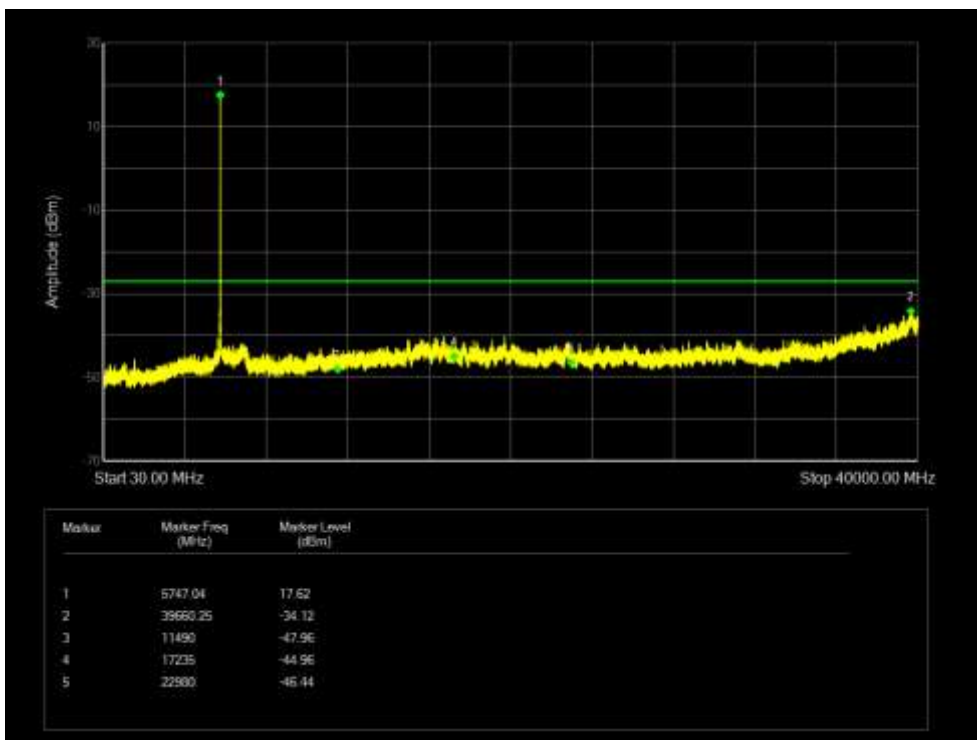

Tx. Spurious NVNT 802.11ac20 5745MHz Ant 0 Emission