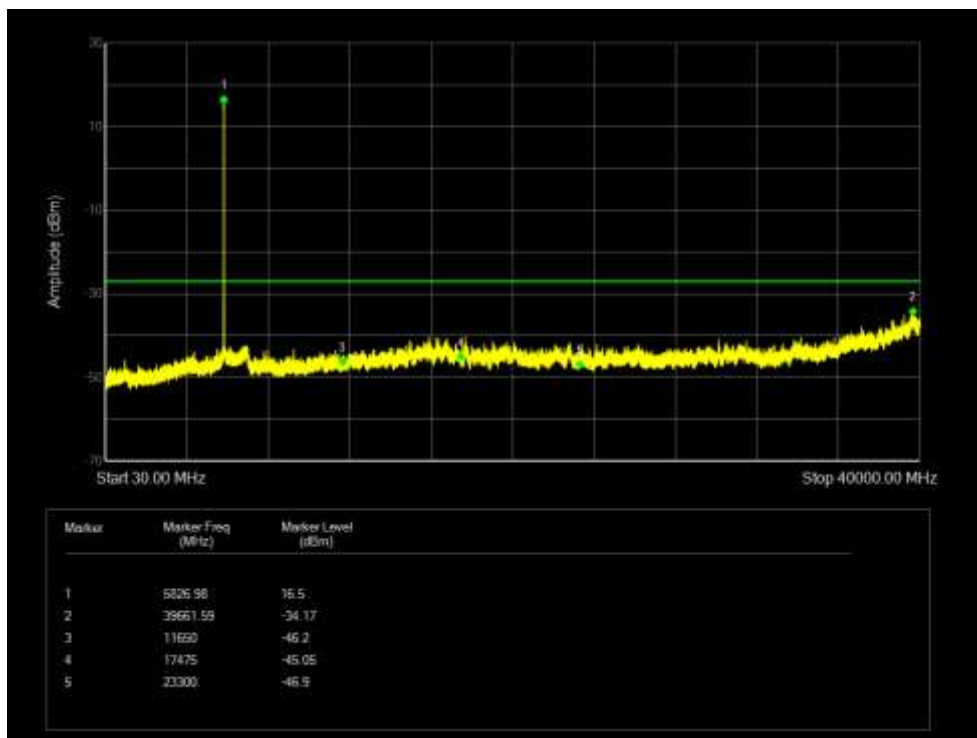

Tx. Spurious NVNT 802.11ax20 5745MHz Ant 1 Emission

Tx. Spurious NVNT 802.11ax20 5785MHz Ant 1 Emission

Tx. Spurious NVNT 802.11ax20 5825MHz Ant 1 Emission

Tx. Spurious NVNT 802.11ax20 5745MHz Ant 2 Emission

Tx. Spurious NVNT 802.11ax20 5785MHz Ant 2 Emission

Tx. Spurious NVNT 802.11ax20 5825MHz Ant 2 Emission

Tx. Spurious NVNT 802.11ax20 5745MHz Ant 3 Emission

Tx. Spurious NVNT 802.11ax20 5785MHz Ant 3 Emission