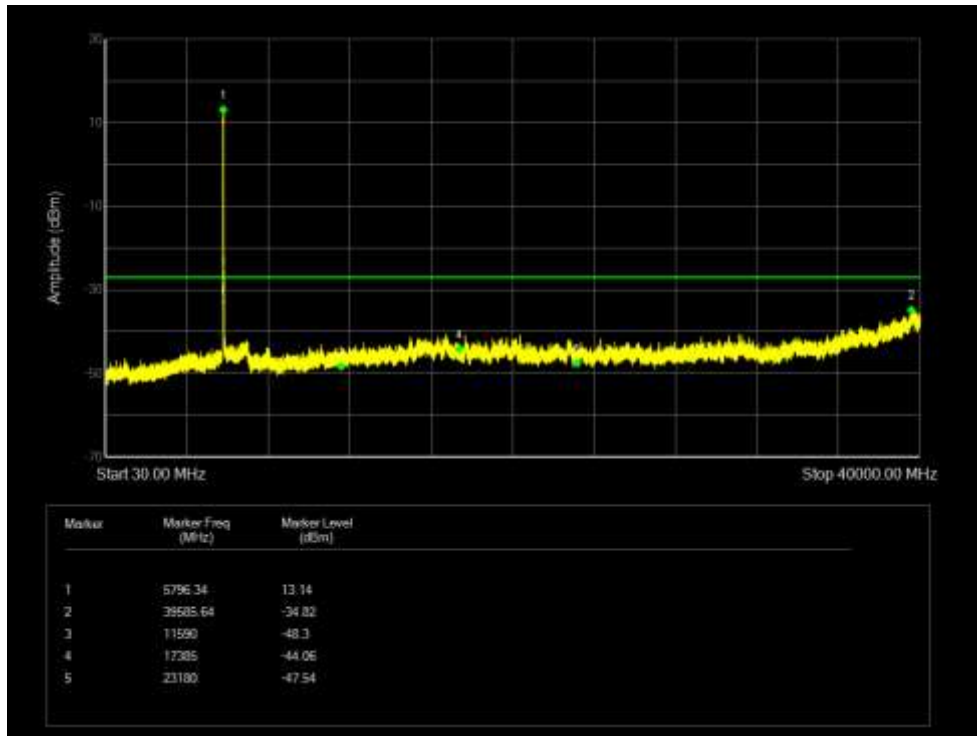

Tx. Spurious NVNT 802.11ac40 5795MHz Ant 2 Emission