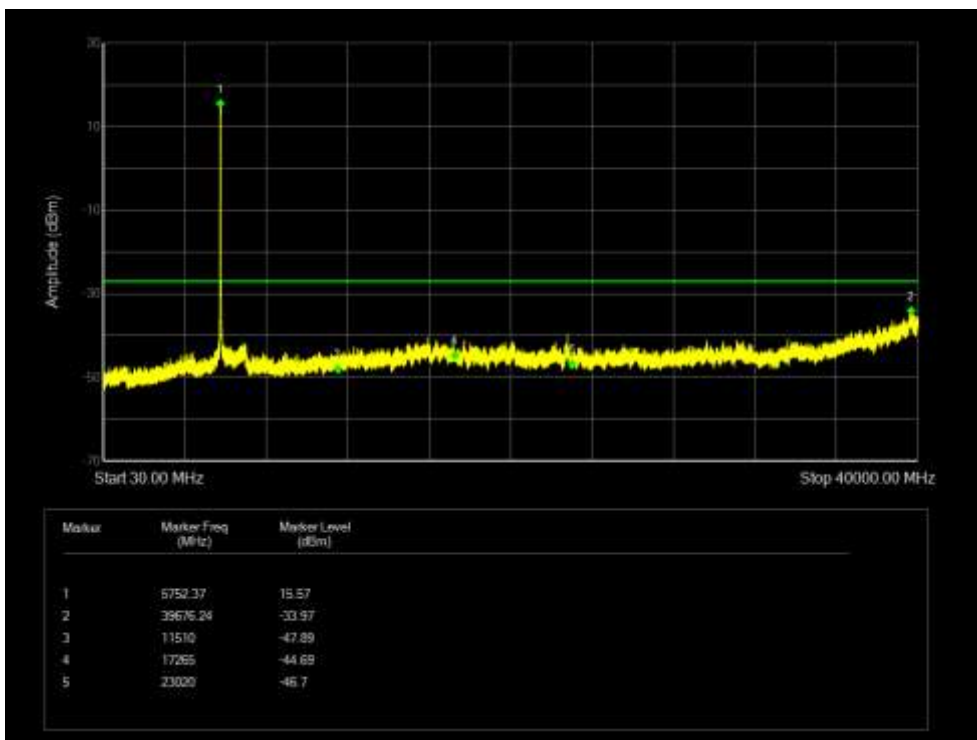

Tx. Spurious NVNT 802.11ac40 5755MHz Ant 0 Emission