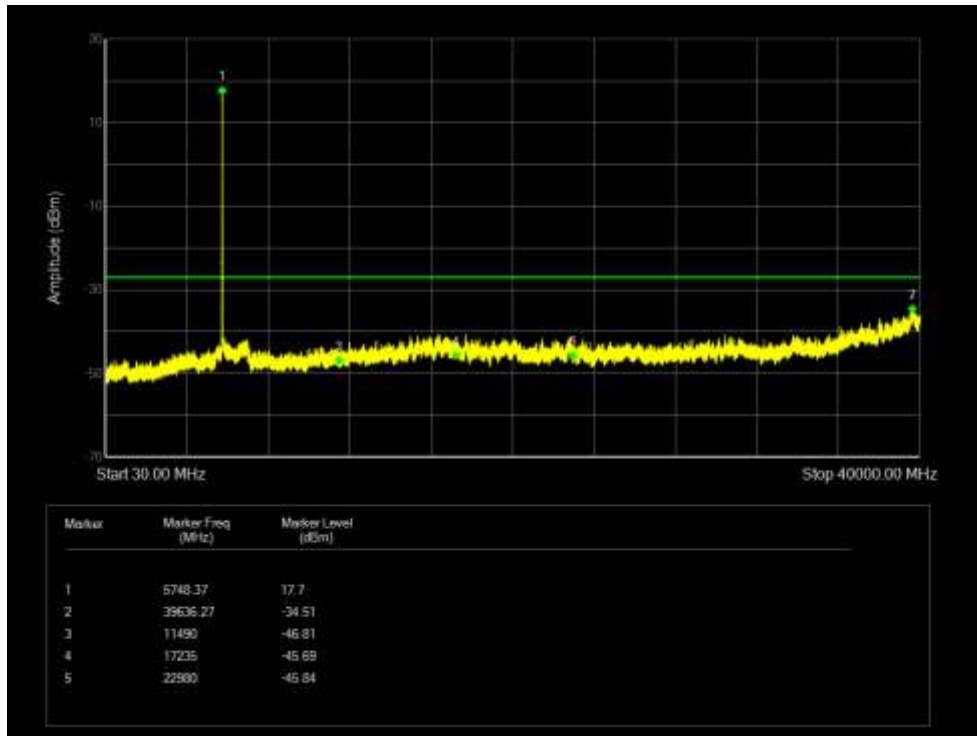

Tx. Spurious NVNT 802.11ax80 5775MHz Ant 3 Emission

Tx. Spurious NVNT 802.11n(HT20) 5745MHz Ant 0 Emission

Tx. Spurious NVNT 802.11n(HT20) 5785MHz Ant 0 Emission

Tx. Spurious NVNT 802.11n(HT20) 5825MHz Ant 0 Emission

Tx. Spurious NVNT 802.11n(HT20) 5745MHz Ant 1 Emission

Tx. Spurious NVNT 802.11n(HT20) 5785MHz Ant 1 Emission

Tx. Spurious NVNT 802.11n(HT20) 5825MHz Ant 1 Emission

Tx. Spurious NVNT 802.11n(HT20) 5745MHz Ant 2 Emission

Tx. Spurious NVNT 802.11n(HT20) 5785MHz Ant 2 Emission

Tx. Spurious NVNT 802.11n(HT20) 5825MHz Ant 2 Emission

Tx. Spurious NVNT 802.11n(HT20) 5745MHz Ant 3 Emission

Tx. Spurious NVNT 802.11n(HT20) 5785MHz Ant 3 Emission