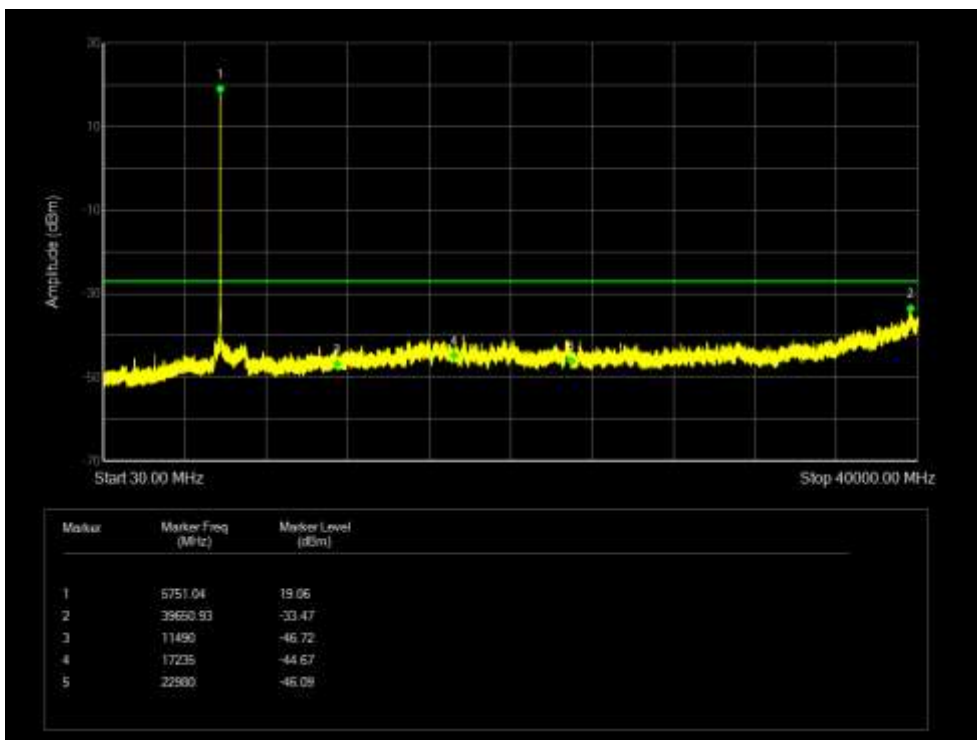

Tx. Spurious NVNT 802.11ac40 5795MHz Ant 3 Emission

Tx. Spurious NVNT 802.11ac80 5775MHz Ant 0 Emission

Tx. Spurious NVNT 802.11ac80 5775MHz Ant 1 Emission

Tx. Spurious NVNT 802.11ac80 5775MHz Ant 2 Emission

Tx. Spurious NVNT 802.11ac80 5775MHz Ant 3 Emission

Tx. Spurious NVNT 802.11ax20 5745MHz Ant 0 Emission

Tx. Spurious NVNT 802.11ax20 5785MHz Ant 0 Emission

Tx. Spurious NVNT 802.11ax20 5825MHz Ant 0 Emission