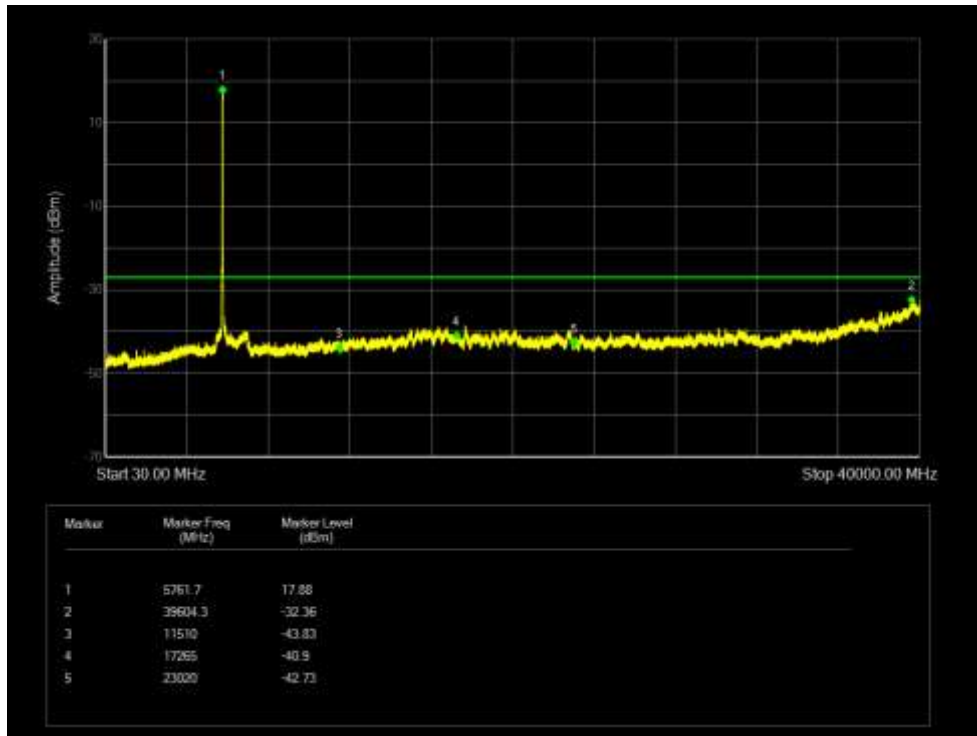

Tx. Spurious NVNT 802.11n(HT40) 5795MHz Ant 1 Emission

Tx. Spurious NVNT 802.11n(HT40) 5755MHz Ant 2 Emission

Tx. Spurious NVNT 802.11n(HT40) 5795MHz Ant 2 Emission

Tx. Spurious NVNT 802.11n(HT40) 5755MHz Ant 3 Emission

Tx. Spurious NVNT 802.11n(HT40) 5795MHz Ant 3 Emission

Tx. Spurious NVNT 802.11ac20 5745MHz Sum Emission

Tx. Spurious NVNT 802.11ac20 5785MHz Sum Emission

Tx. Spurious NVNT 802.11ac20 5825MHz Sum Emission

Tx. Spurious NVNT 802.11ac40 5755MHz Sum Emission

Tx. Spurious NVNT 802.11ac40 5795MHz Sum Emission

Tx. Spurious NVNT 802.11ac80 5775MHz Sum Emission

Tx. Spurious NVNT 802.11ax20 5745MHz Sum Emission

Tx. Spurious NVNT 802.11ax20 5785MHz Sum Emission