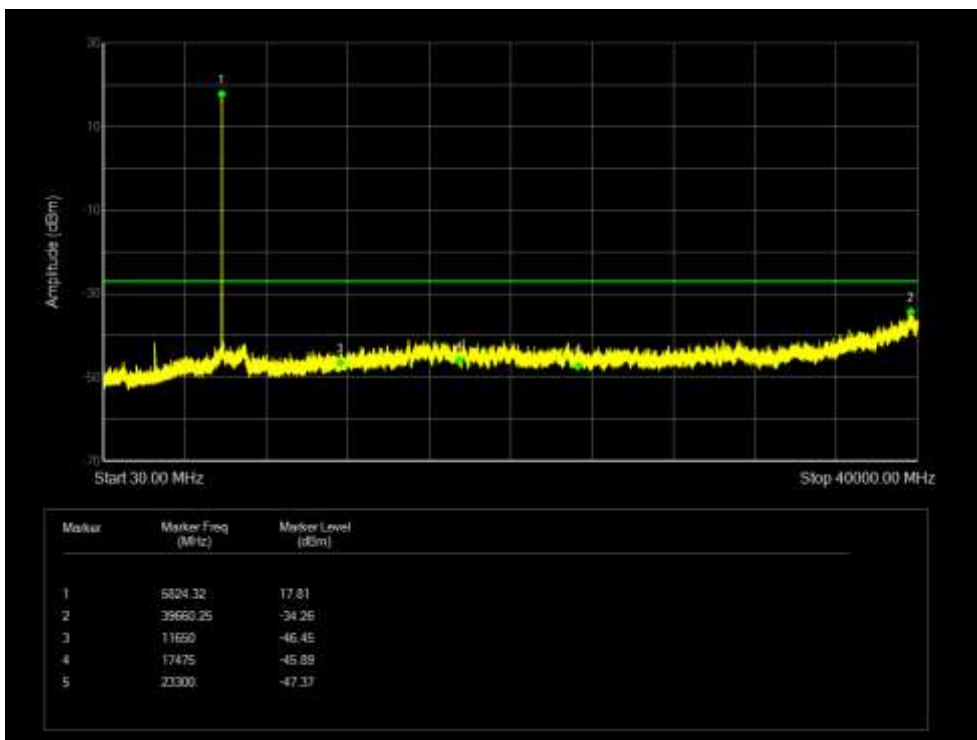

Tx. Spurious NVNT 802.11ac80 5775MHz Ant 3 Emission

Tx. Spurious NVNT 802.11ax20 5745MHz Ant 0 Emission

Tx. Spurious NVNT 802.11ax20 5785MHz Ant 0 Emission

Tx. Spurious NVNT 802.11ax20 5825MHz Ant 0 Emission

Tx. Spurious NVNT 802.11ax20 5745MHz Ant 1 Emission

Tx. Spurious NVNT 802.11ax20 5785MHz Ant 1 Emission

Tx. Spurious NVNT 802.11ax20 5825MHz Ant 1 Emission

Tx. Spurious NVNT 802.11ax20 5745MHz Ant 2 Emission