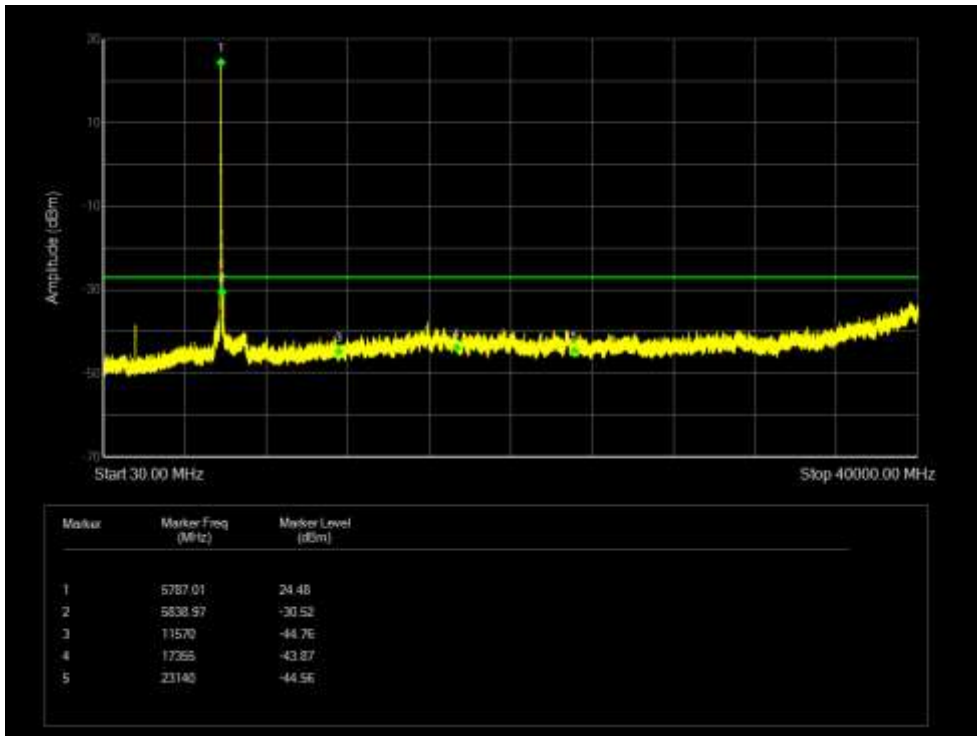

Tx. Spurious NVNT 802.11a 5785MHz Ant 0 Emission