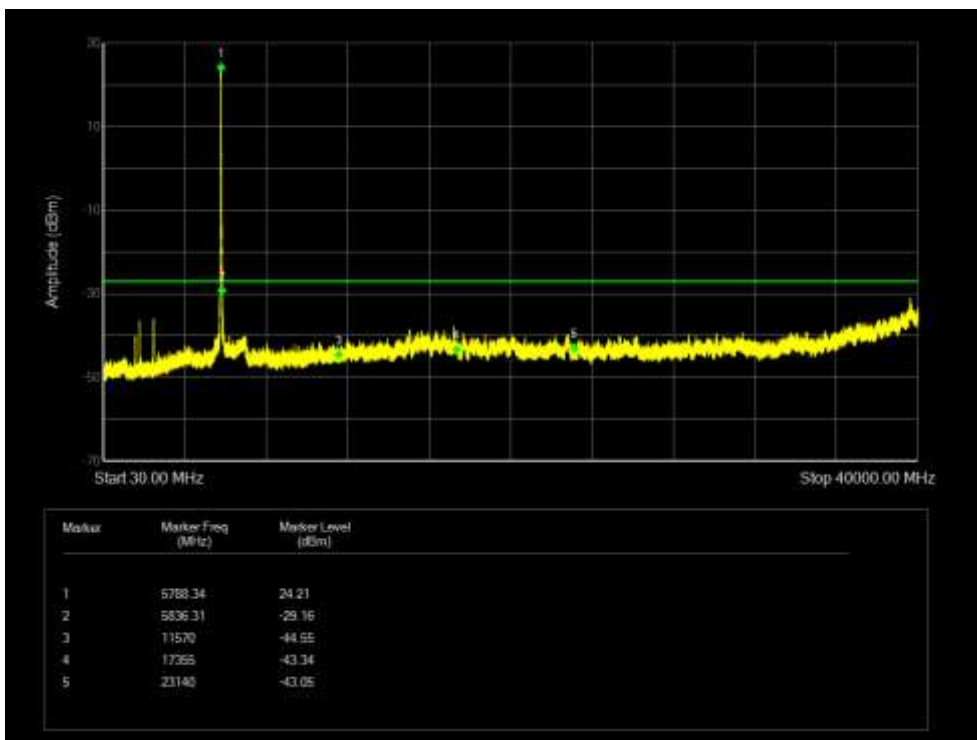

Tx. Spurious NVNT 802.11a 5745MHz Ant 0 Emission

Tx. Spurious NVNT 802.11a 5785MHz Ant 0 Emission

Tx. Spurious NVNT 802.11a 5825MHz Ant 0 Emission

Tx. Spurious NVNT 802.11a 5745MHz Ant 1 Emission

Tx. Spurious NVNT 802.11a 5785MHz Ant 1 Emission