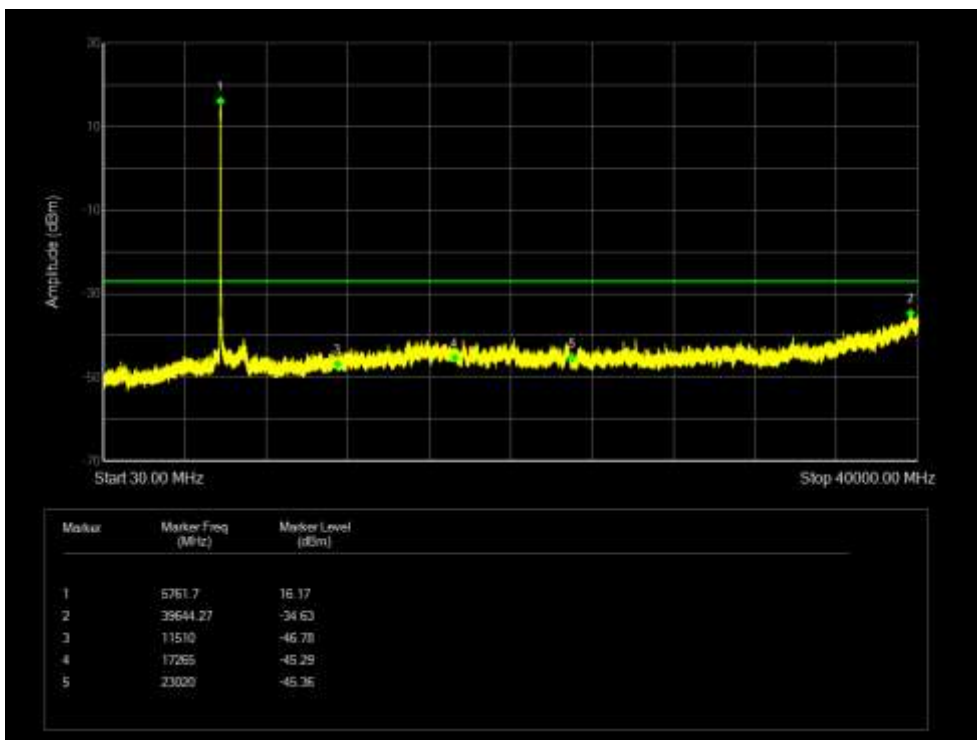

Tx. Spurious NVNT 802.11ax20 5785MHz Ant 2 Emission

Tx. Spurious NVNT 802.11ax20 5825MHz Ant 2 Emission

Tx. Spurious NVNT 802.11ax20 5745MHz Ant 3 Emission

Tx. Spurious NVNT 802.11ax20 5785MHz Ant 3 Emission

Tx. Spurious NVNT 802.11ax20 5825MHz Ant 3 Emission

Tx. Spurious NVNT 802.11ax40 5755MHz Ant 0 Emission

Tx. Spurious NVNT 802.11ax40 5795MHz Ant 0 Emission

Tx. Spurious NVNT 802.11ax40 5755MHz Ant 1 Emission

Tx. Spurious NVNT 802.11ax40 5795MHz Ant 1 Emission

Tx. Spurious NVNT 802.11ax40 5755MHz Ant 2 Emission

Tx. Spurious NVNT 802.11ax40 5795MHz Ant 2 Emission

Tx. Spurious NVNT 802.11ax40 5755MHz Ant 3 Emission