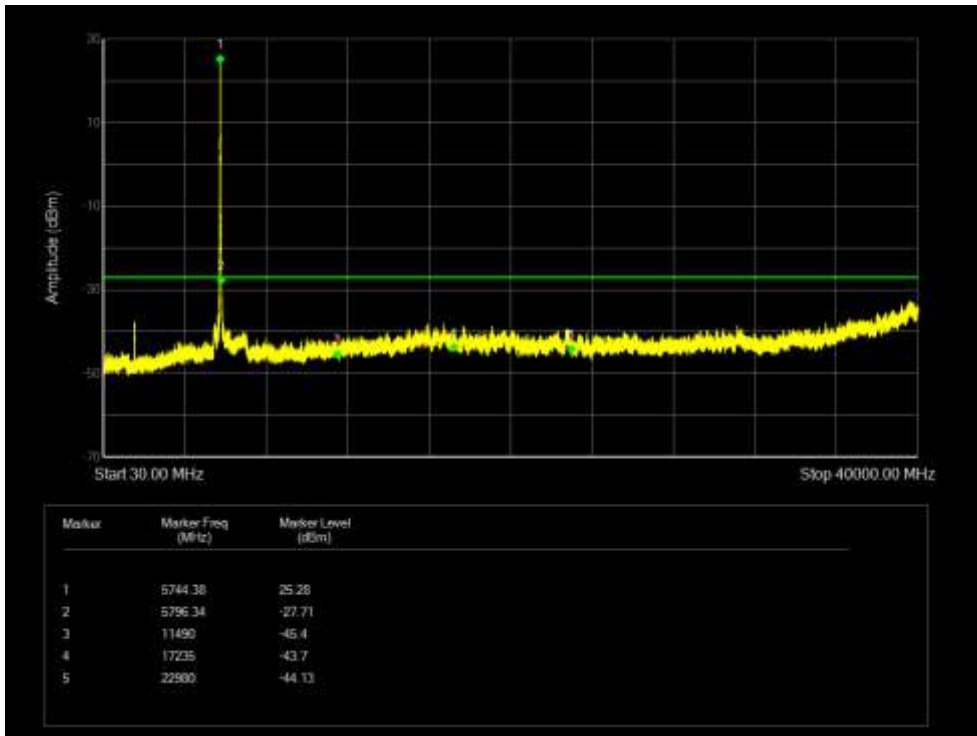

Tx. Spurious NVNT 802.11a 5825MHz Ant 1 Emission

Tx. Spurious NVNT 802.11a 5745MHz Ant 2 Emission

Tx. Spurious NVNT 802.11a 5785MHz Ant 2 Emission

Tx. Spurious NVNT 802.11a 5825MHz Ant 2 Emission

Tx. Spurious NVNT 802.11a 5745MHz Ant 3 Emission