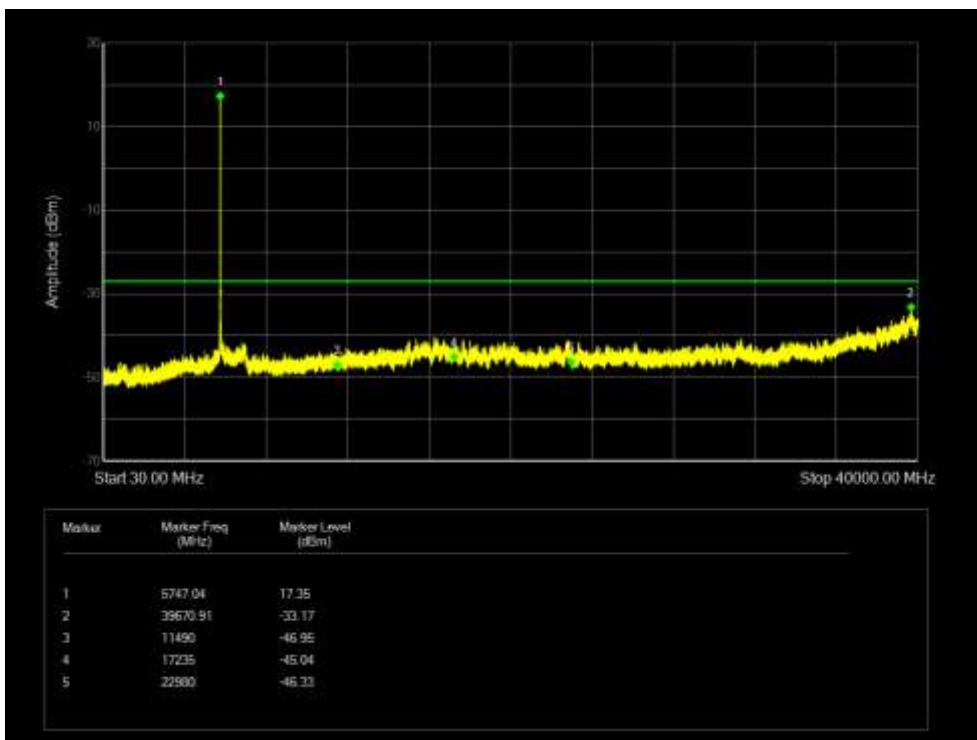

Tx. Spurious NVNT 802.11ac20 5745MHz Ant 1 Emission

Tx. Spurious NVNT 802.11ac20 5785MHz Ant 1 Emission

Tx. Spurious NVNT 802.11ac20 5825MHz Ant 1 Emission

Tx. Spurious NVNT 802.11ac20 5745MHz Ant 2 Emission

Tx. Spurious NVNT 802.11ac20 5785MHz Ant 2 Emission

Tx. Spurious NVNT 802.11ac20 5825MHz Ant 2 Emission

Tx. Spurious NVNT 802.11ac20 5745MHz Ant 3 Emission

Tx. Spurious NVNT 802.11ac20 5785MHz Ant 3 Emission