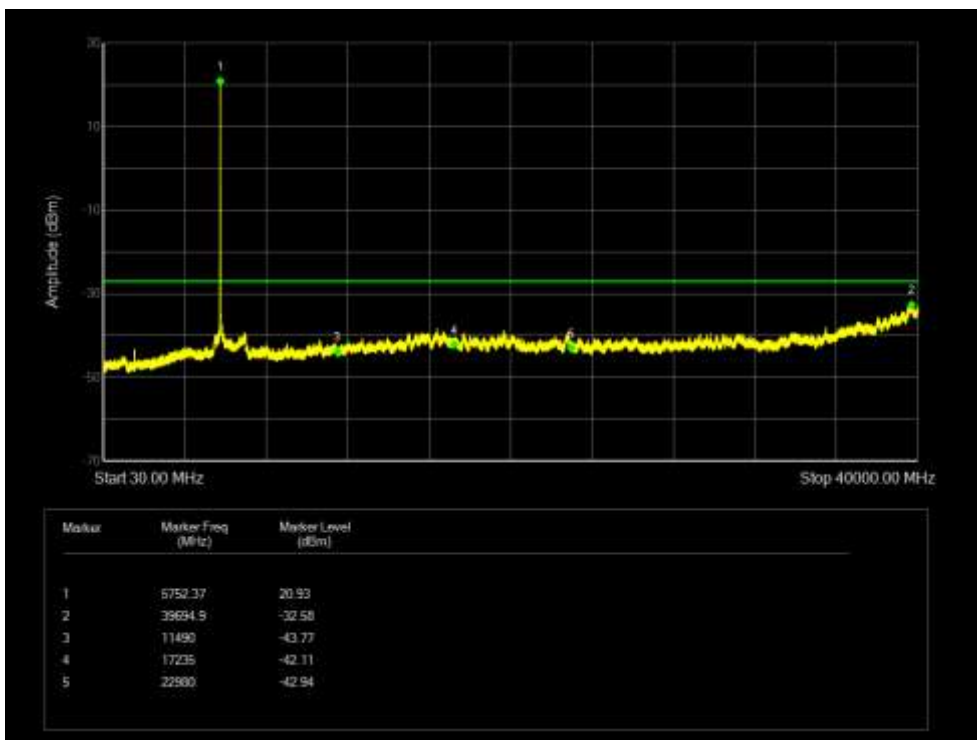

Tx. Spurious NVNT 802.11n(HT40) 5795MHz Ant 3 Emission

Tx. Spurious NVNT 802.11ac20 5745MHz Sum Emission

Tx. Spurious NVNT 802.11ac20 5785MHz Sum Emission

Tx. Spurious NVNT 802.11ac20 5825MHz Sum Emission

Tx. Spurious NVNT 802.11ac40 5755MHz Sum Emission

Tx. Spurious NVNT 802.11ac40 5795MHz Sum Emission

Tx. Spurious NVNT 802.11ac80 5775MHz Sum Emission

Tx. Spurious NVNT 802.11ax20 5745MHz Sum Emission

Tx. Spurious NVNT 802.11ax20 5785MHz Sum Emission

Tx. Spurious NVNT 802.11ax20 5825MHz Sum Emission

Tx. Spurious NVNT 802.11ax40 5755MHz Sum Emission

Tx. Spurious NVNT 802.11ax40 5795MHz Sum Emission

Tx. Spurious NVNT 802.11ax80 5775MHz Sum Emission

Tx. Spurious NVNT 802.11n(HT20) 5745MHz Sum Emission