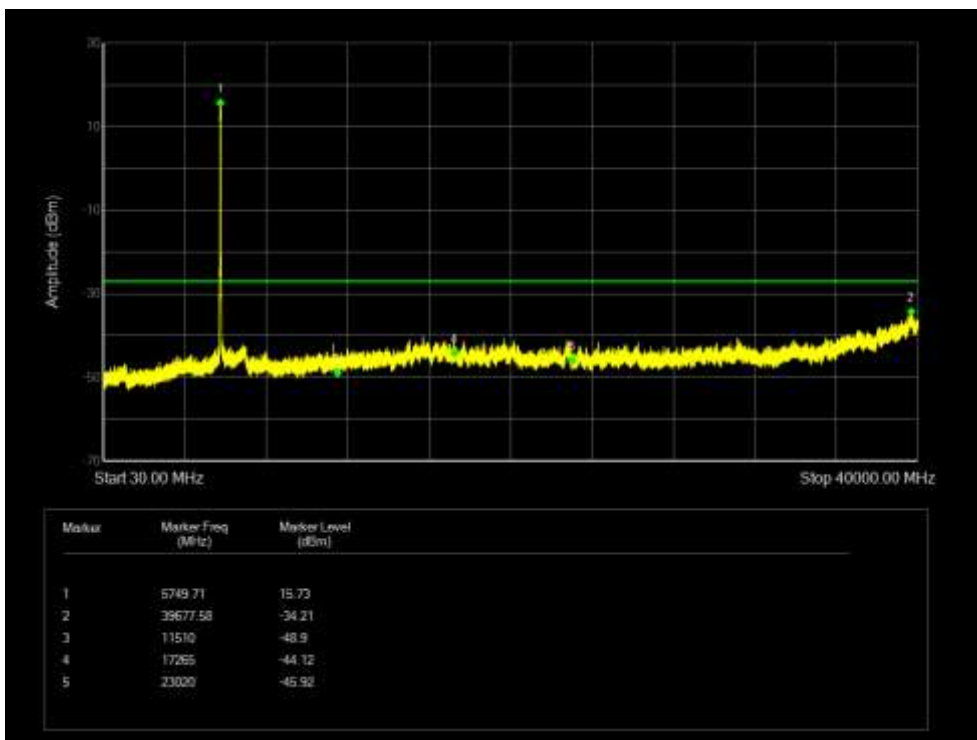

Tx. Spurious NVNT 802.11ax20 5785MHz Ant 2 Emission

Tx. Spurious NVNT 802.11ax20 5825MHz Ant 2 Emission

Tx. Spurious NVNT 802.11ax20 5745MHz Ant 3 Emission

Tx. Spurious NVNT 802.11ax20 5785MHz Ant 3 Emission

Tx. Spurious NVNT 802.11ax20 5825MHz Ant 3 Emission

Tx. Spurious NVNT 802.11ax40 5755MHz Ant 0 Emission

Tx. Spurious NVNT 802.11ax40 5795MHz Ant 0 Emission

Tx. Spurious NVNT 802.11ax40 5755MHz Ant 1 Emission

Tx. Spurious NVNT 802.11ax40 5795MHz Ant 1 Emission

Tx. Spurious NVNT 802.11ax40 5755MHz Ant 2 Emission

Tx. Spurious NVNT 802.11ax40 5795MHz Ant 2 Emission

Tx. Spurious NVNT 802.11ax40 5755MHz Ant 3 Emission