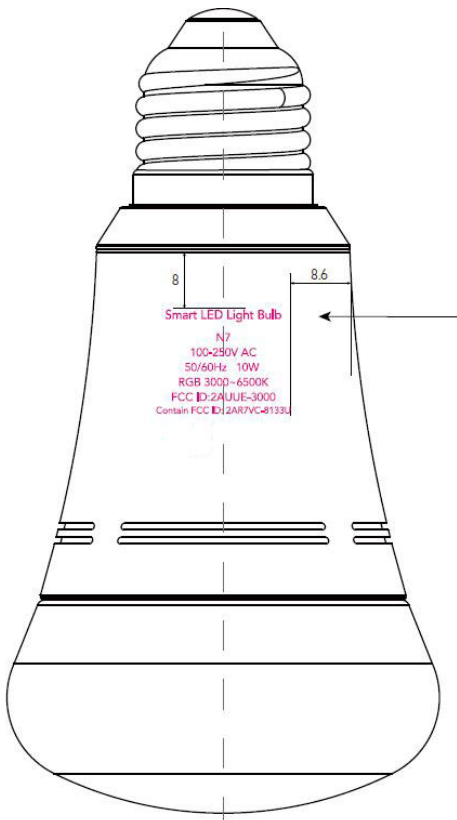

Label and location

Label

Smart LED Light Bulb

N7

100-250V AC

50/60Hz 10W

RGB 3000~6500K

FCC ID:2AUUE-3000

Contain FCC ID: 2AR7VC-8133U