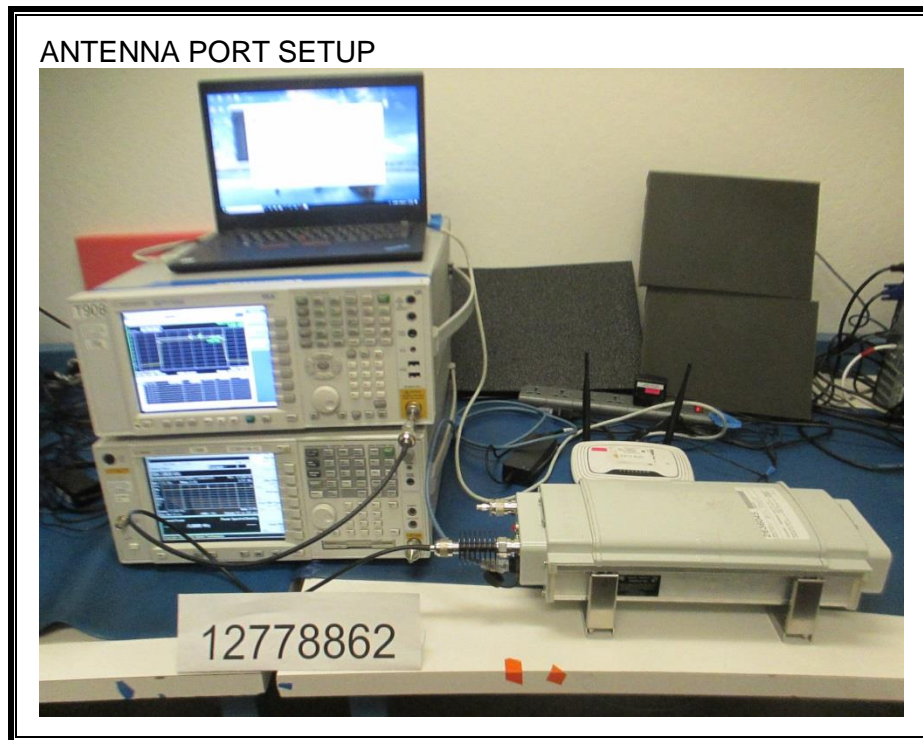

13. SETUP PHOTOS

ANTENNA PORT CONDUCTED MEASUREMENT SETUP

RADIATED EMISSIONS BELOW 1GHz

RADIATED EMISSIONS ABOVE 1GHz

POWERLINE CONDUCTED EMISSIONS MEASUREMENT SETUP

DATABASE TEST SETUP

END OF TEST REPORT