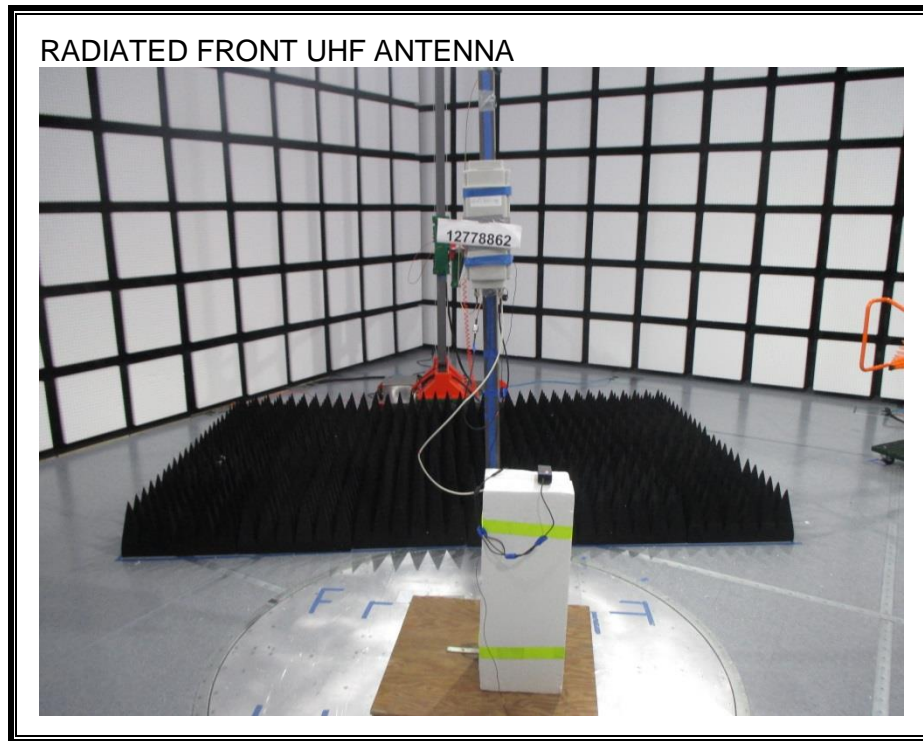

13. SETUP PHOTOS

ANTENNA PORT CONDUCTED MEASUREMENT SETUP

RADIATED EMISSIONS BELOW 1GHz

RADIATED EMISSIONS ABOVE 1GHz

POWERLINE CONDUCTED EMISSIONS MEASUREMENT SETUP

DATABASE TEST SETUP

END OF TEST REPORT