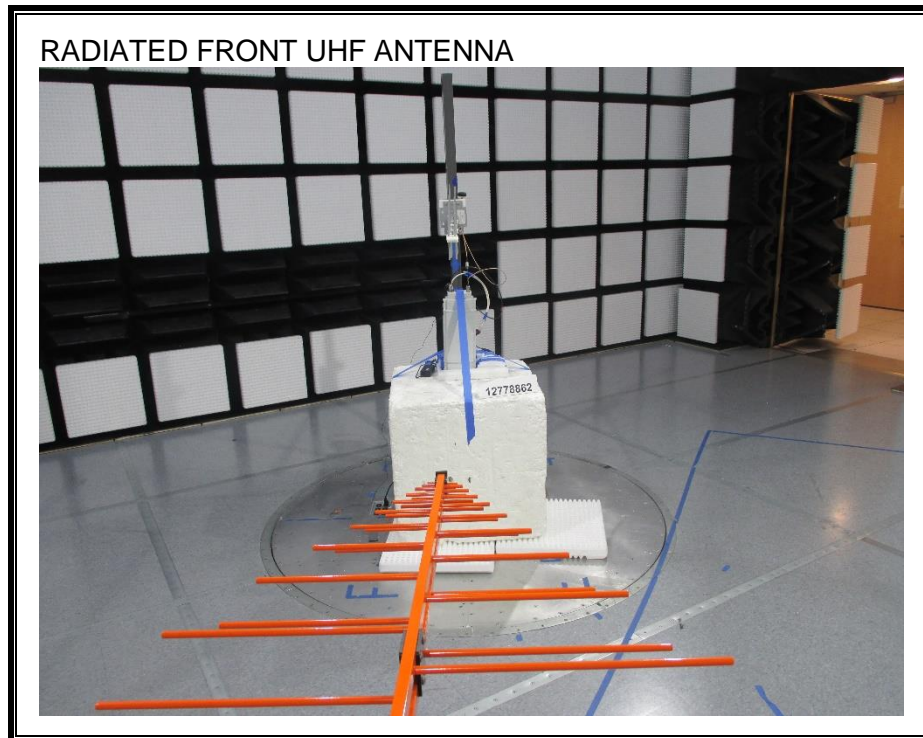

13. SETUP PHOTOS

ANTENNA PORT CONDUCTED MEASUREMENT SETUP

RADIATED EMISSIONS BELOW 1GHz

RADIATED EMISSIONS ABOVE 1GHz

POWERLINE CONDUCTED EMISSIONS MEASUREMENT SETUP

DATABASE TEST SETUP

END OF TEST REPORT