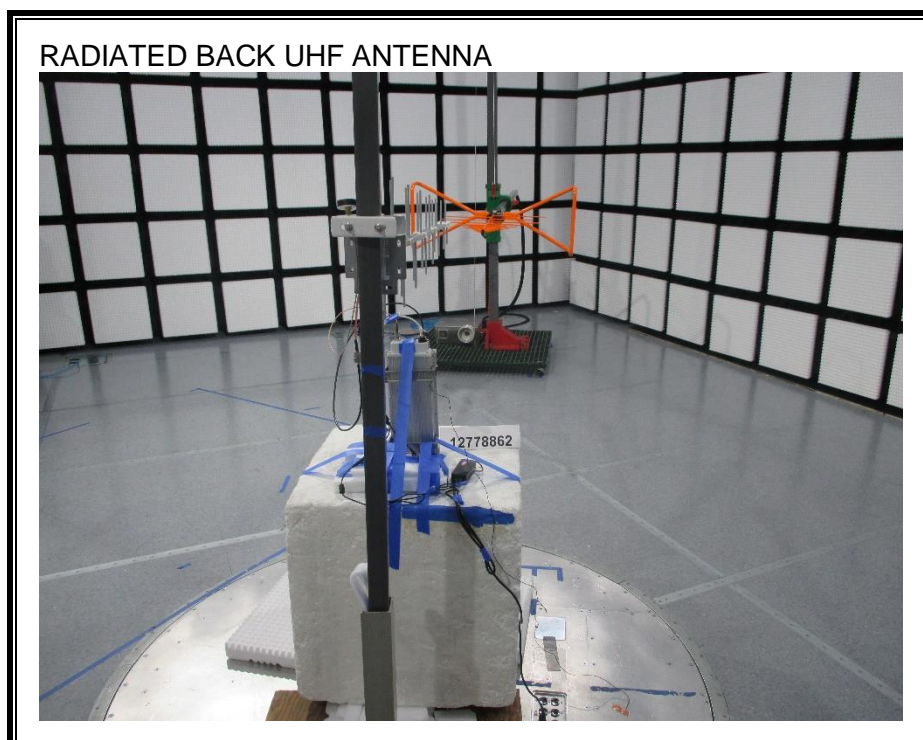

13. SETUP PHOTOS

ANTENNA PORT CONDUCTED MEASUREMENT SETUP

RADIATED EMISSIONS BELOW 1GHz

RADIATED EMISSIONS ABOVE 1GHz

POWERLINE CONDUCTED EMISSIONS MEASUREMENT SETUP

DATABASE TEST SETUP

END OF TEST REPORT