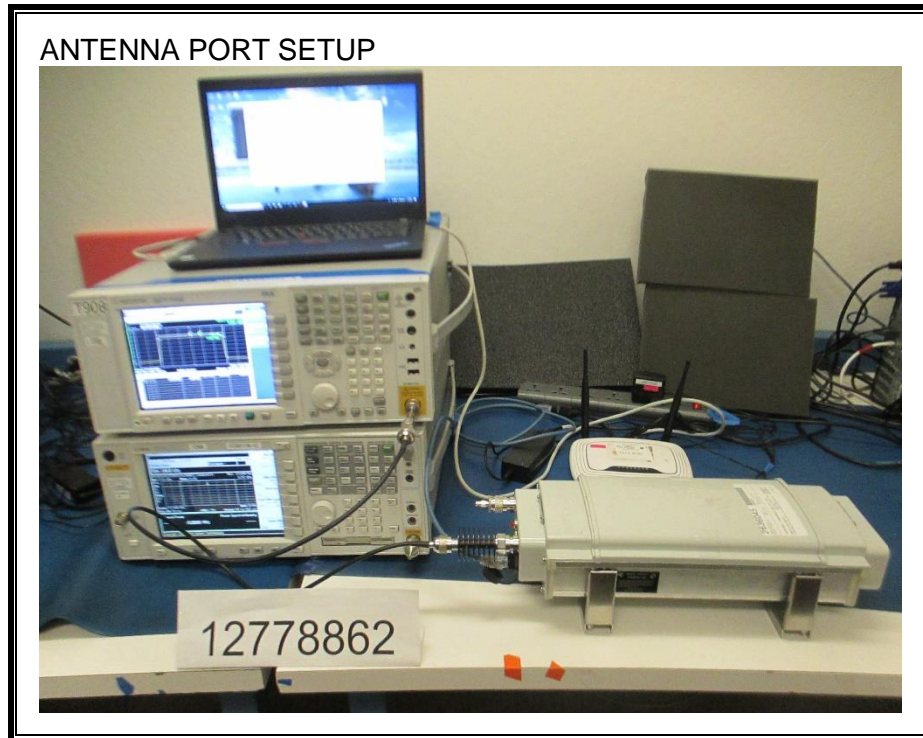

13. SETUP PHOTOS

ANTENNA PORT CONDUCTED MEASUREMENT SETUP

RADIATED EMISSIONS BELOW 1GHz

RADIATED EMISSIONS ABOVE 1GHz

POWERLINE CONDUCTED EMISSIONS MEASUREMENT SETUP

DATABASE TEST SETUP

END OF TEST REPORT