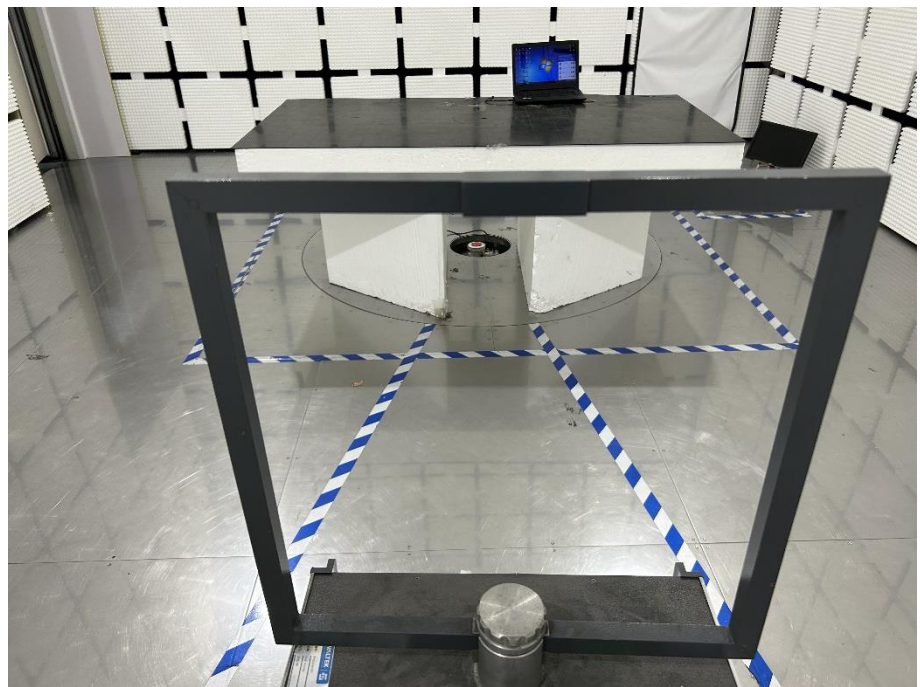

EXHIBIT 4 - TEST SETUP PHOTOGRAPHS

Conducted Emission Test Setup

Radiation Emission Test Setup (Below 30MHz)

Radiation Emission Test Setup (30MHz to 1GHz)

Radiation Emission Test Setup (1GHz to 18GHz)

Radiation Emission Test Setup (Above 18GHz)