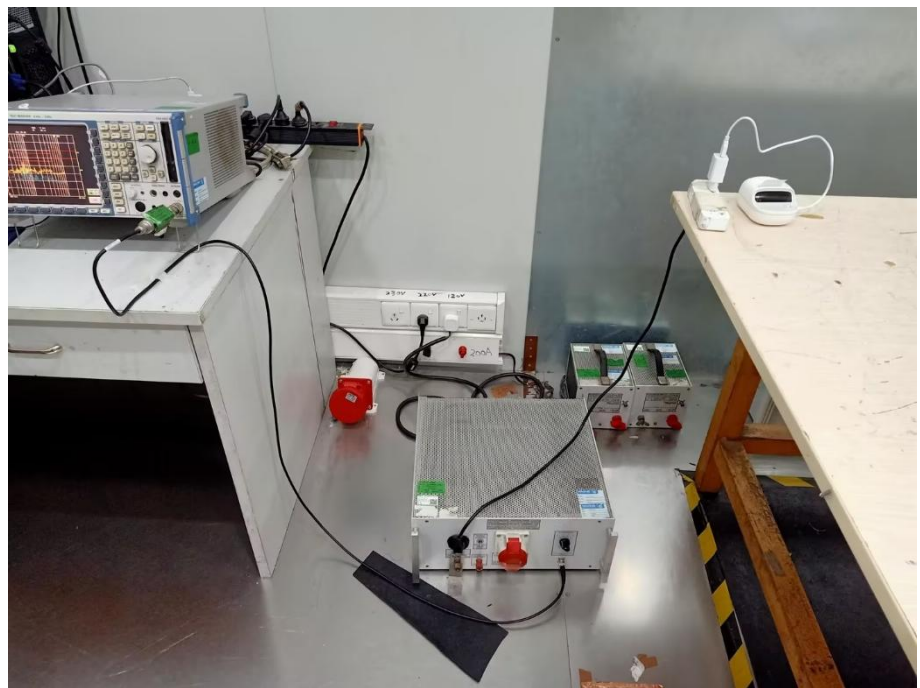

EXHIBIT 4 - TEST SETUP PHOTOGRAPHS

Conducted Emission Test Setup

Radiation Emission Test Setup (Below 30MHz)

Radiation Emission Test Setup (30MHz to 1GHz)

Radiation Emission Test Setup (1GHz to 18GHz)

Radiation Emission Test Setup (Above 18GHz)