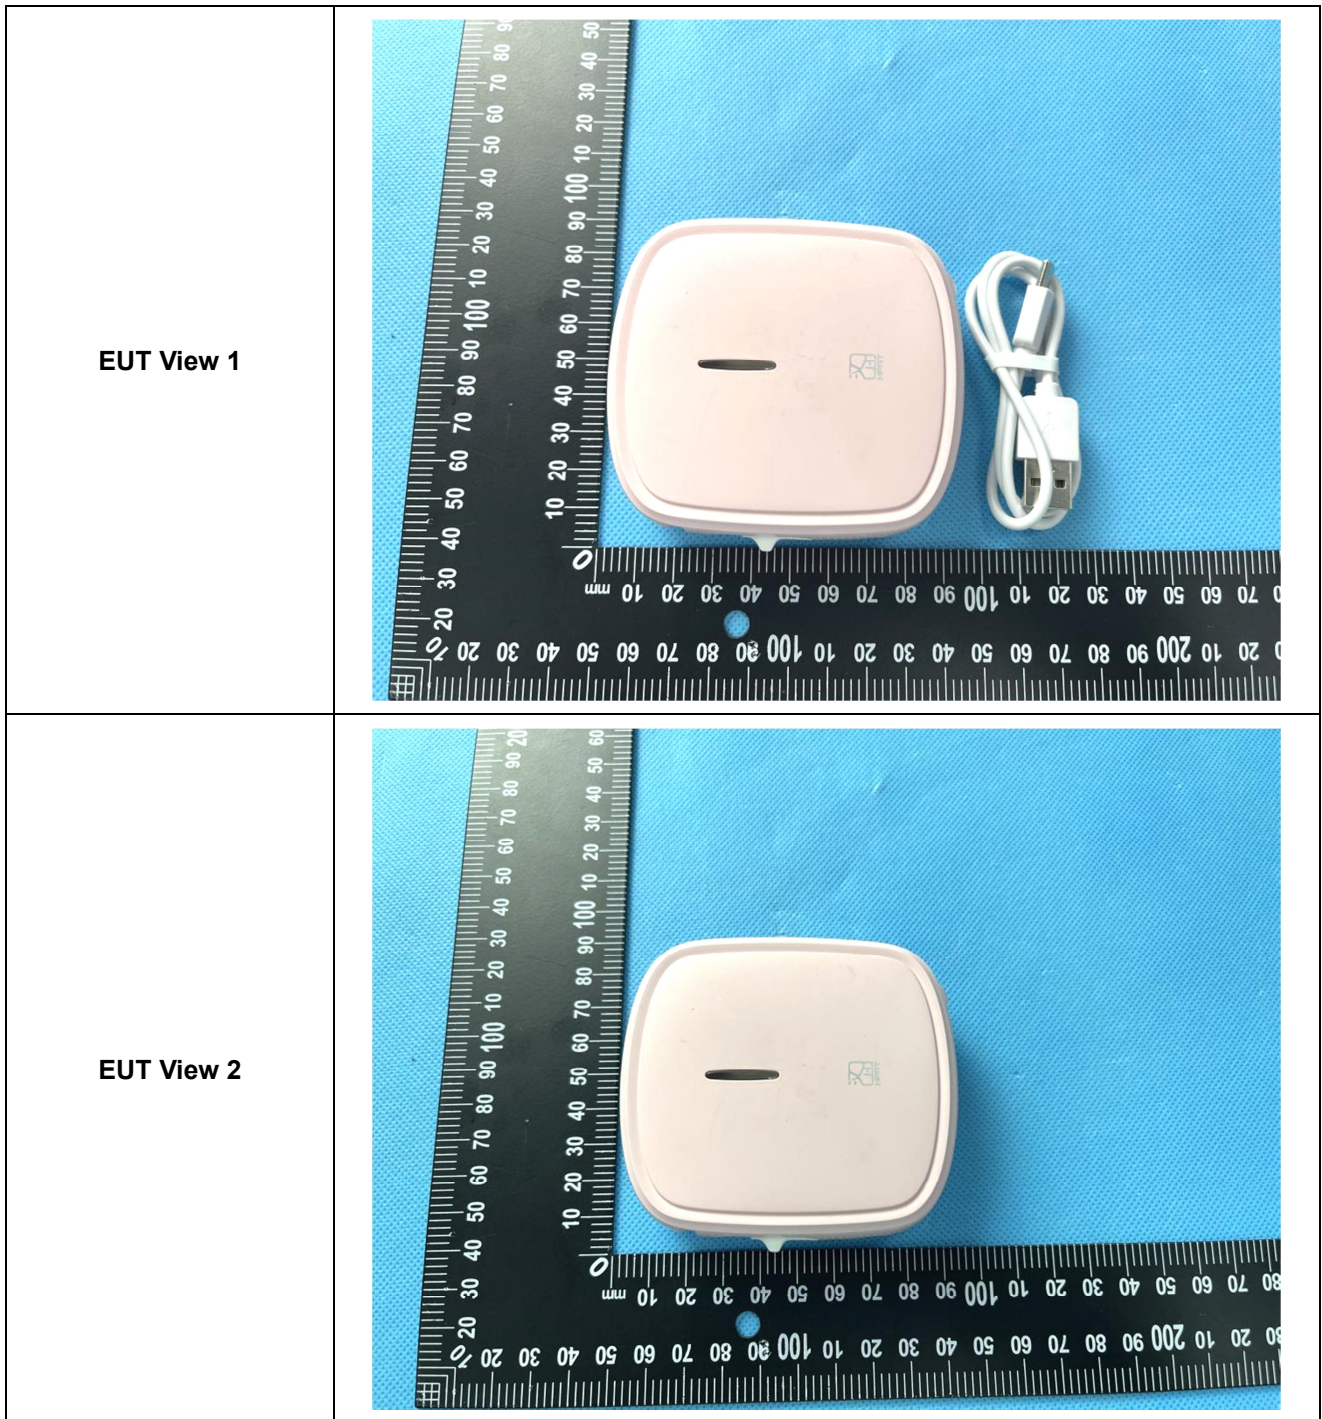

EXHIBIT 2 - EUT EXTERNAL PHOTOGRAPHS

| | |
|--------------------------|--|
| <p>EUT View 3</p> |  A photograph showing a white, rounded rectangular device (EUT) placed on a blue textured surface. A black ruler is positioned vertically to the left of the device, with markings in millimeters and centimeters. The device is oriented horizontally. The ruler shows the device is approximately 45 mm wide and 35 mm high. |
| <p>EUT View 4</p> |  A photograph showing the same white, rounded rectangular device (EUT) from a different perspective, placed on a blue textured surface. A black ruler is positioned vertically to the left of the device, with markings in millimeters and centimeters. The device is oriented horizontally. The ruler shows the device is approximately 45 mm wide and 35 mm high. |

EUT View 5

EUT View 6

EUT View 7