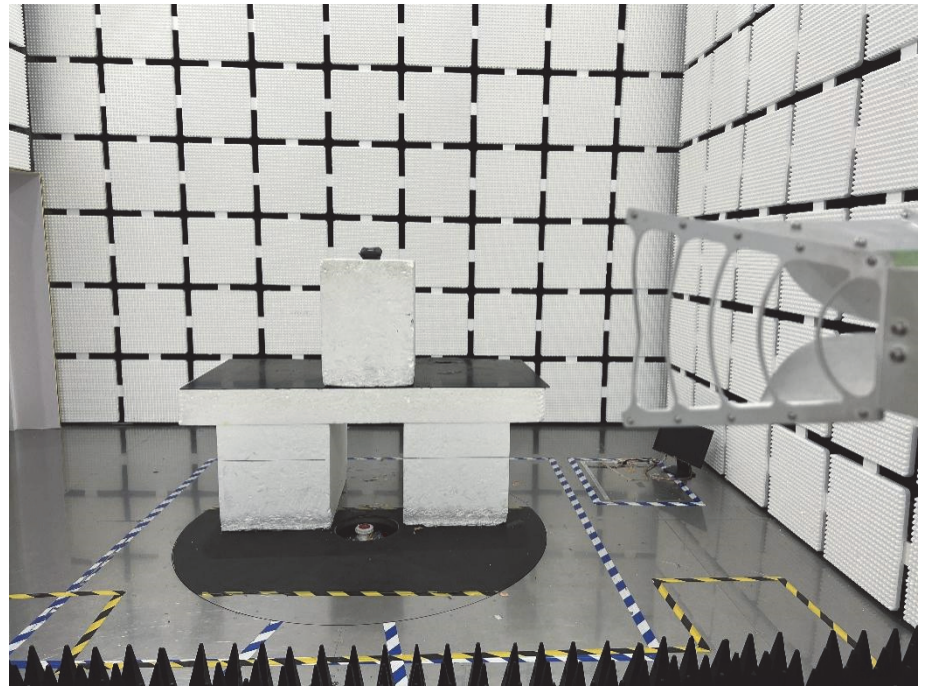

EXHIBIT 4 - TEST SETUP PHOTOGRAPHS

Conducted Emission Test Setup

Radiation Emission Test Setup (Below 30MHz)

Radiation Emission Test Setup (30MHz to 1GHz)

Radiation Emission Test Setup (1GHz to 18GHz)

**Radiation Emission Test
Setup (Above 18GHz)**