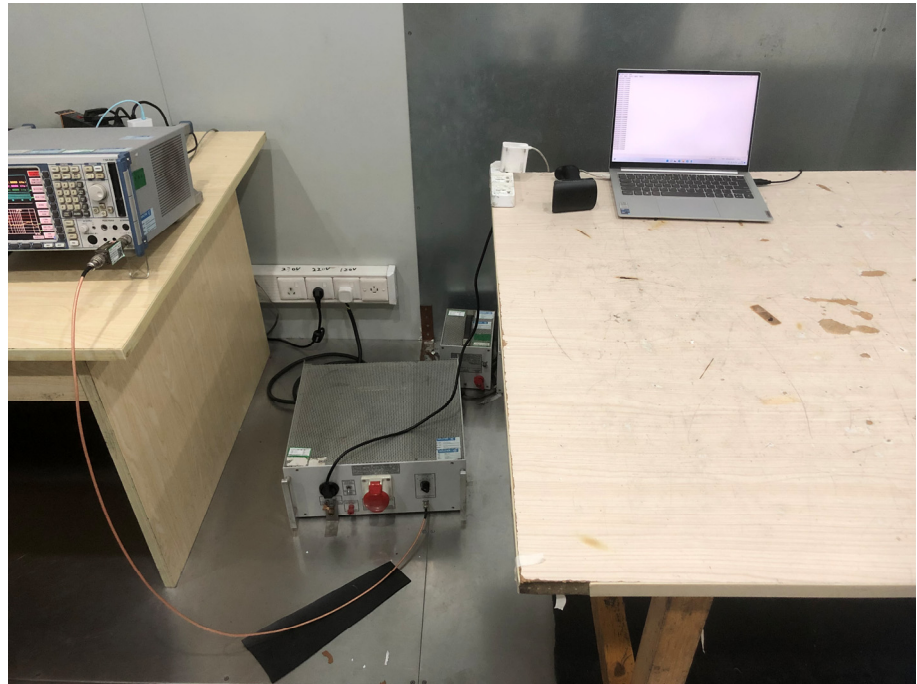

EXHIBIT 4 - TEST SETUP PHOTOGRAPHS

**Conducted Emission
Test Setup**

**Radiation Emission Test
Setup (Below 30MHz)**

Radiation Emission Test Setup (30MHz to 1GHz)

Radiation Emission Test Setup (1GHz to 18GHz)

Radiation Emission Test Setup (Above 18GHz)

RF Conducted Test Setup

***** END OF REPORT *****