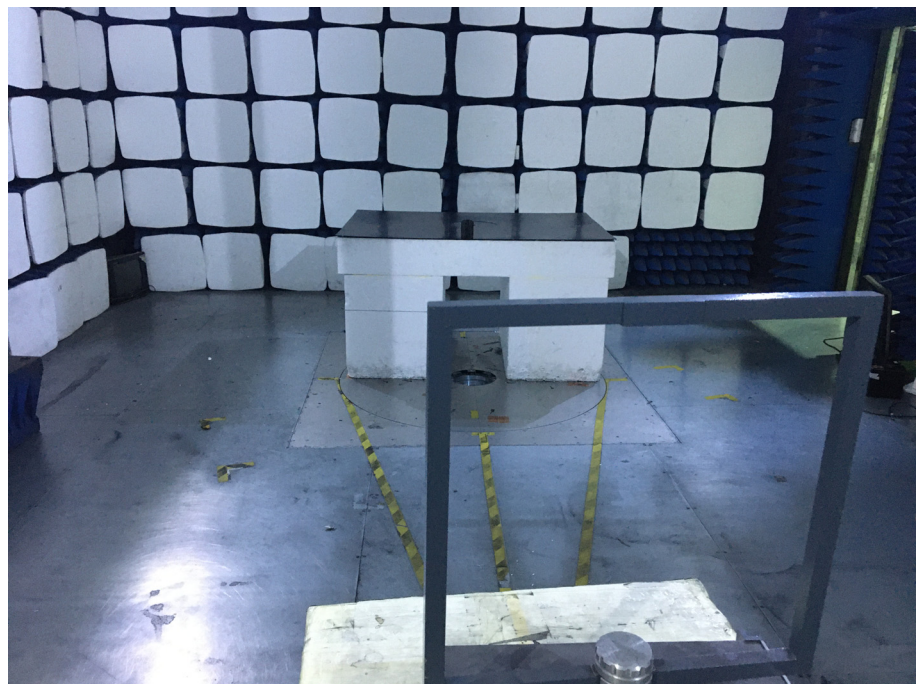

EXHIBIT 4 - TEST SETUP PHOTOGRAPHS

**Conducted Emission
Test Setup**

**Radiation Emission Test
Setup (Below 30MHz)**

Radiation Emission Test Setup (30MHz to 1GHz)

Radiation Emission Test Setup (1GHz to 18GHz)

Radiation Emission Test Setup (Above 18GHz)

RF Conducted Test Setup

***** END OF REPORT *****