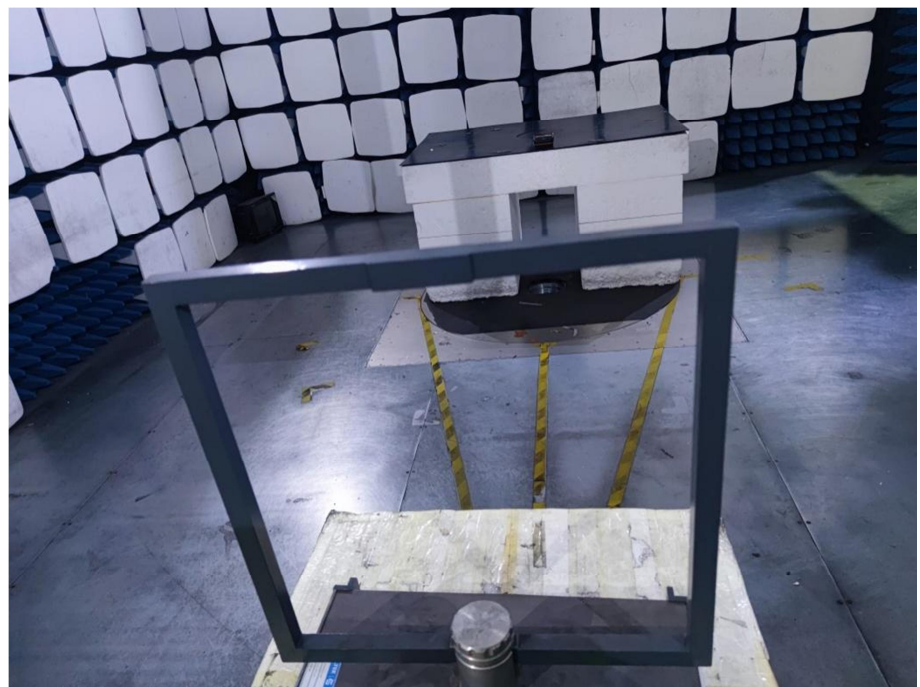

EXHIBIT 4 - TEST SETUP PHOTOGRAPHS

Conducted Emission Test Setup

Radiation Emission Test Setup (Below 30MHz)

Radiation Emission Test Setup (30MHz to 1GHz)

Radiation Emission Test Setup (1GHz to 18GHz)

**Radiation Emission Test
Setup (Above 18GHz)**