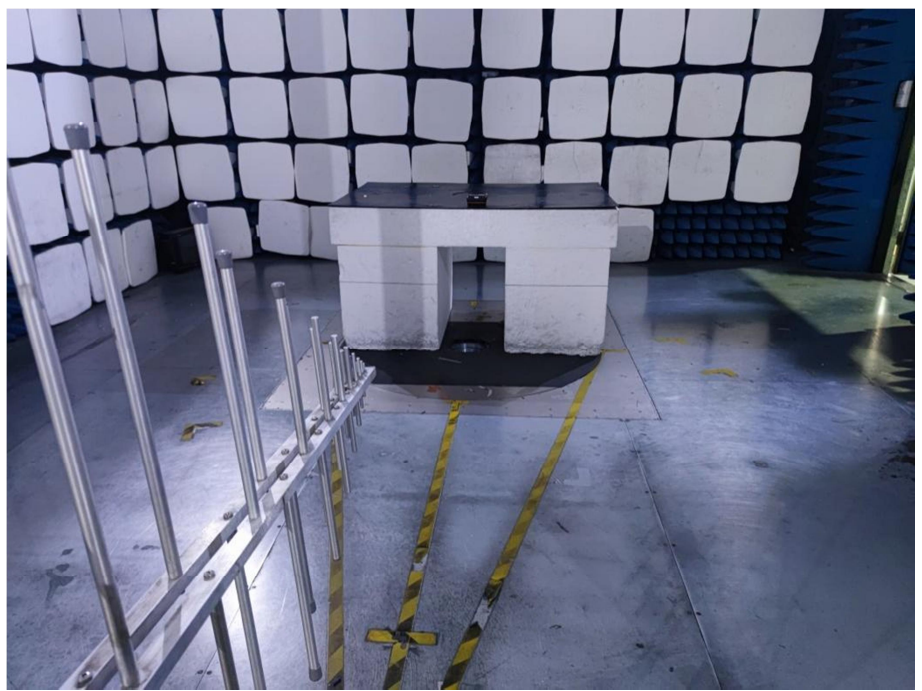

EXHIBIT 4 - TEST SETUP PHOTOGRAPHS

Conducted Emission Test Setup

Radiation Emission Test Setup (Below 30MHz)

Radiation Emission Test Setup (30MHz to 1GHz)

Radiation Emission Test Setup (1GHz to 18GHz)

**Radiation Emission Test
Setup (Above 18GHz)**