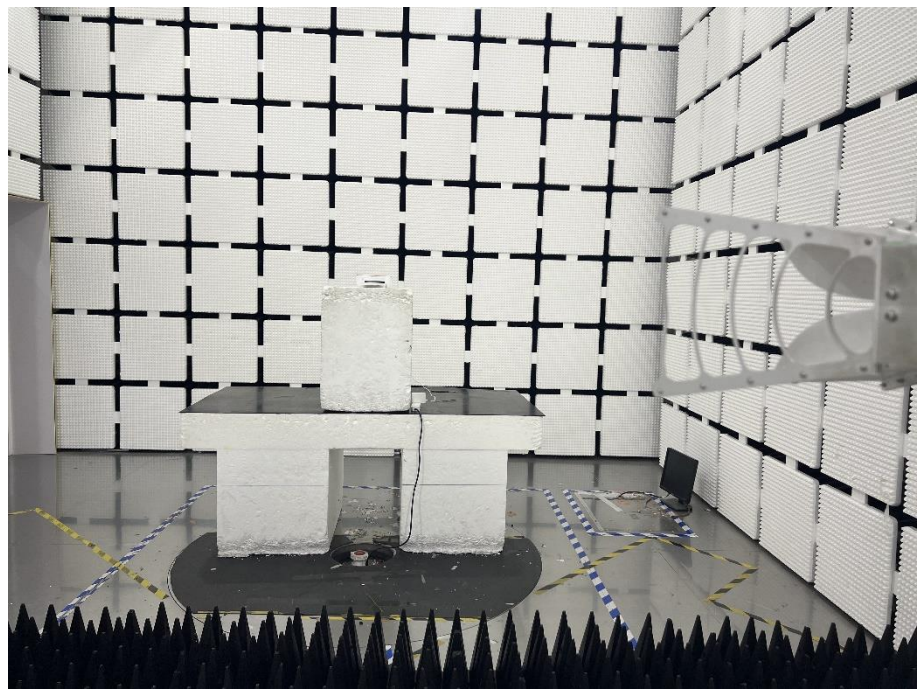

EXHIBIT 4 - TEST SETUP PHOTOGRAPHS

Conducted Emission Test Setup

Radiation Emission Test Setup (Below 30MHz)

Radiation Emission Test Setup (30MHz to 1GHz)

Radiation Emission Test Setup (1GHz to 18GHz)

**Radiation Emission Test
Setup (Above 18GHz)**