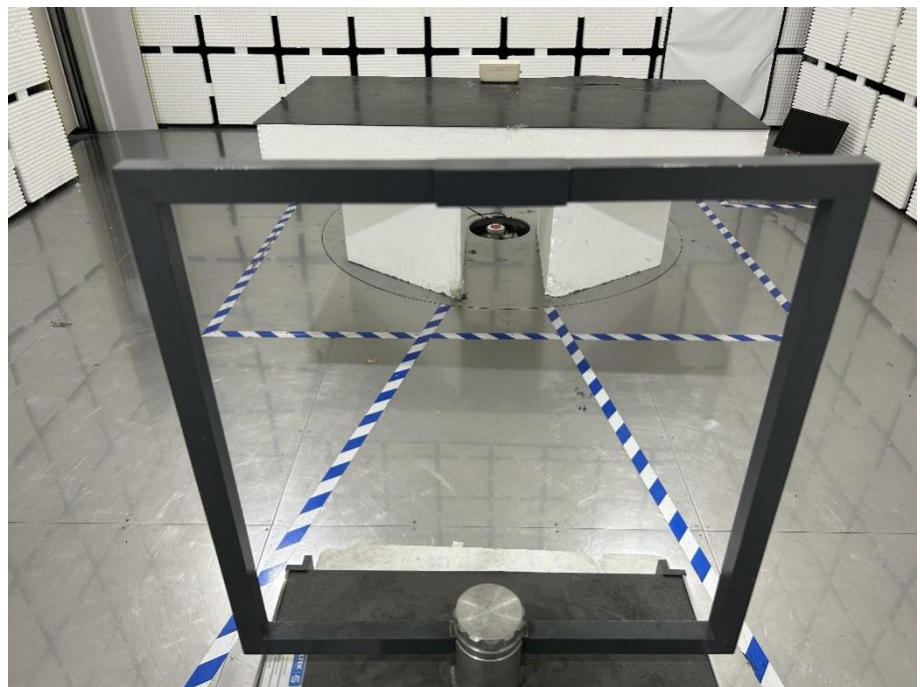

EXHIBIT 4 - TEST SETUP PHOTOGRAPHS

Conducted Emission Test Setup

Radiation Emission Test Setup (Below 30MHz)

Radiation Emission Test Setup (30MHz to 1GHz)

Radiation Emission Test Setup (1GHz to 18GHz)

**Radiation Emission Test
Setup (Above 18GHz)**