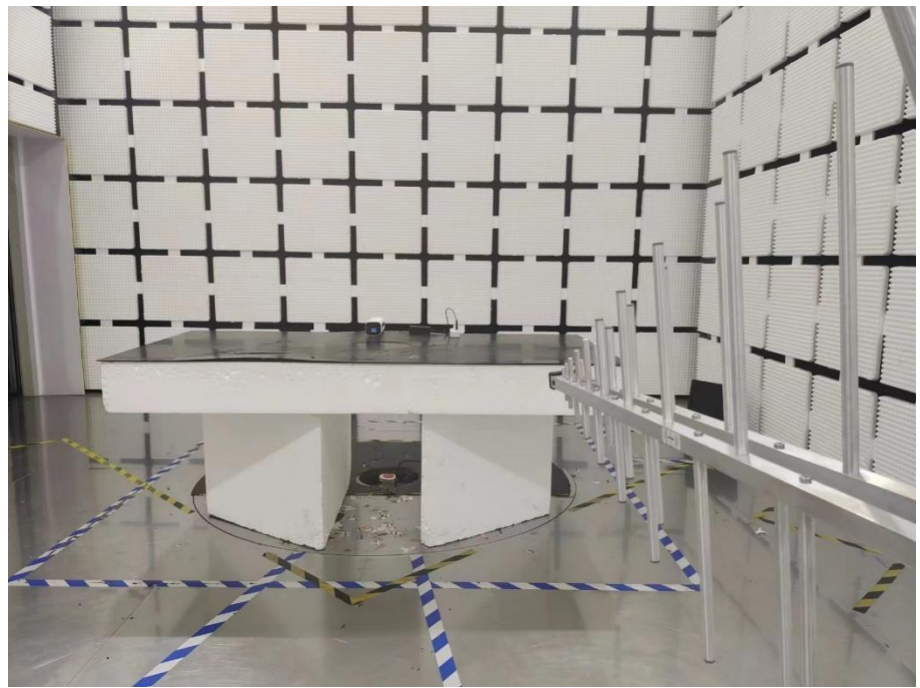

EXHIBIT 4 - TEST SETUP PHOTOGRAPHS

Conducted Emission Test Setup

Radiation Emission Test Setup (Below 30MHz)

Radiation Emission Test Setup (30MHz to 1GHz)

Radiation Emission Test Setup (1GHz to 18GHz)

Radiation Emission Test Setup (Above 18GHz)