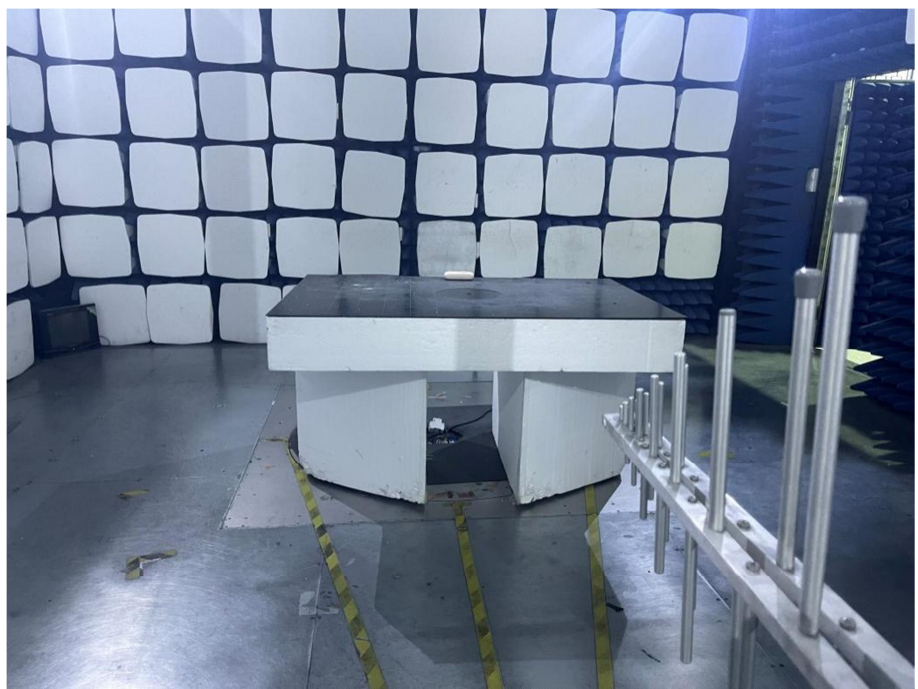

EXHIBIT 4 - TEST SETUP PHOTOGRAPHS

Conducted Emission Test Setup

Radiation Emission Test Setup (Below 30MHz)

Radiation Emission Test Setup (30MHz to 1GHz)

Radiation Emission Test Setup (1GHz to 18GHz)

**Radiation Emission Test
Setup (Above 18GHz)**