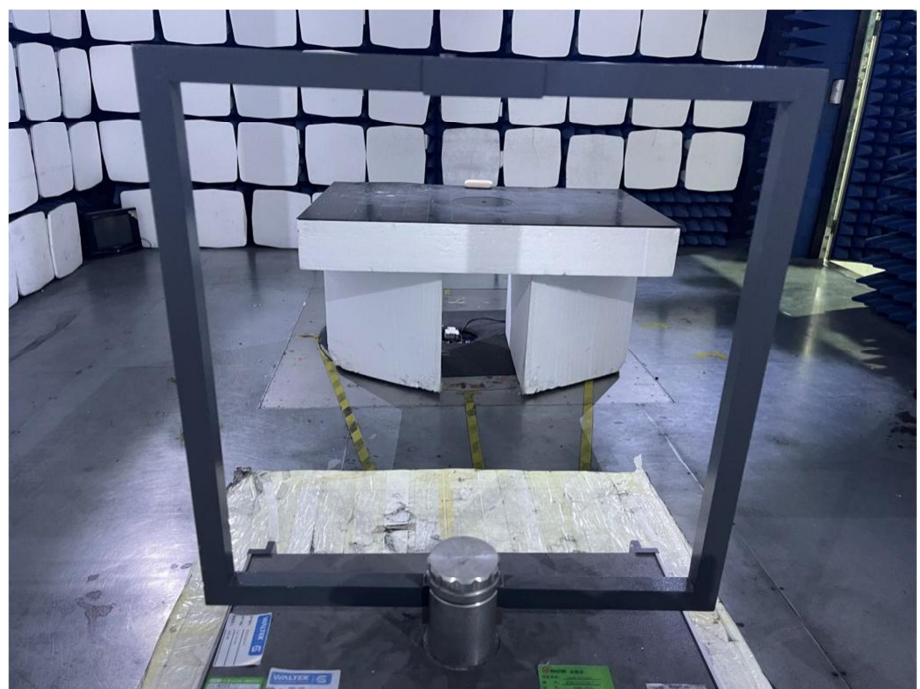

EXHIBIT 4 - TEST SETUP PHOTOGRAPHS

Conducted Emission Test Setup

Radiation Emission Test Setup (Below 30MHz)

Radiation Emission Test Setup (30MHz to 1GHz)

Radiation Emission Test Setup (1GHz to 18GHz)

**Radiation Emission Test
Setup (Above 18GHz)**