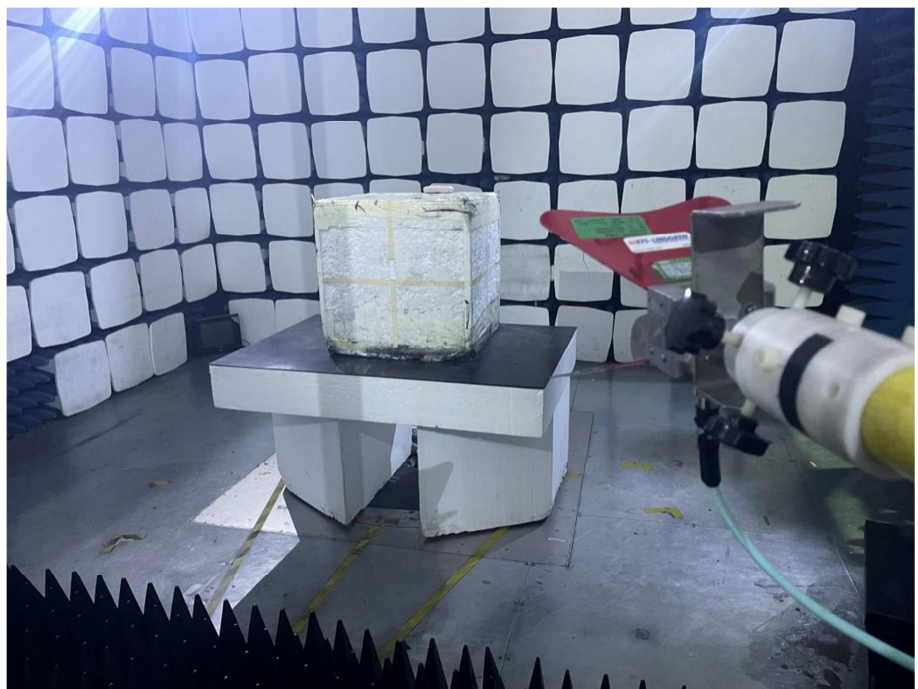

EXHIBIT 4 - TEST SETUP PHOTOGRAPHS

Conducted Emission Test Setup

Radiation Emission Test Setup (Below 30MHz)

Radiation Emission Test Setup (30MHz to 1GHz)

Radiation Emission Test Setup (1GHz to 18GHz)

**Radiation Emission Test
Setup (Above 18GHz)**