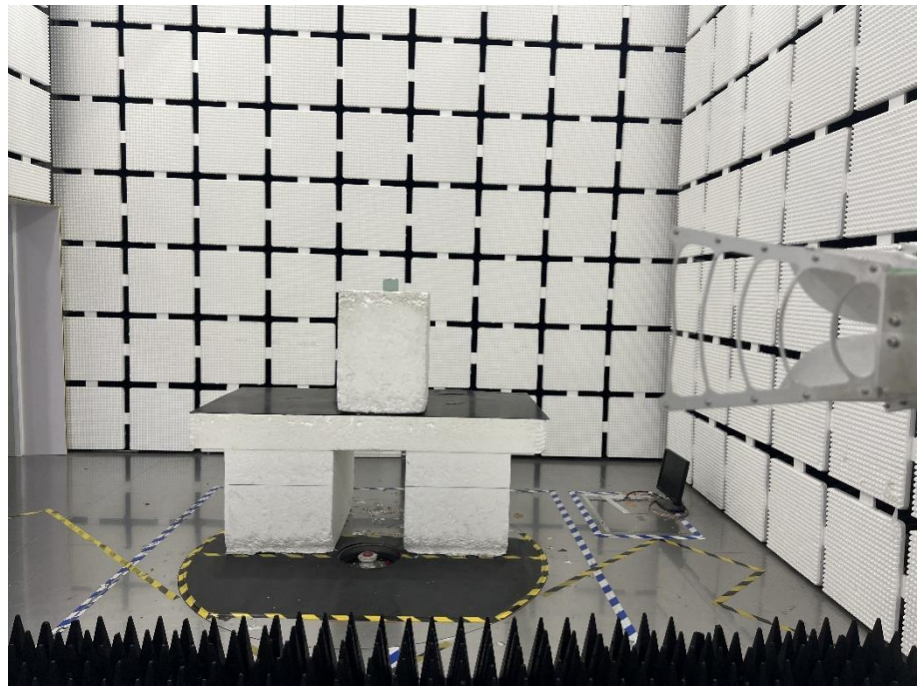

EXHIBIT 4 - TEST SETUP PHOTOGRAPHS

Conducted Emission Test Setup

Radiation Emission Test Setup (Below 30MHz)

Radiation Emission Test Setup (30MHz to 1GHz)

Radiation Emission Test Setup (1GHz to 18GHz)

**Radiation Emission Test
Setup (Above 18GHz)**