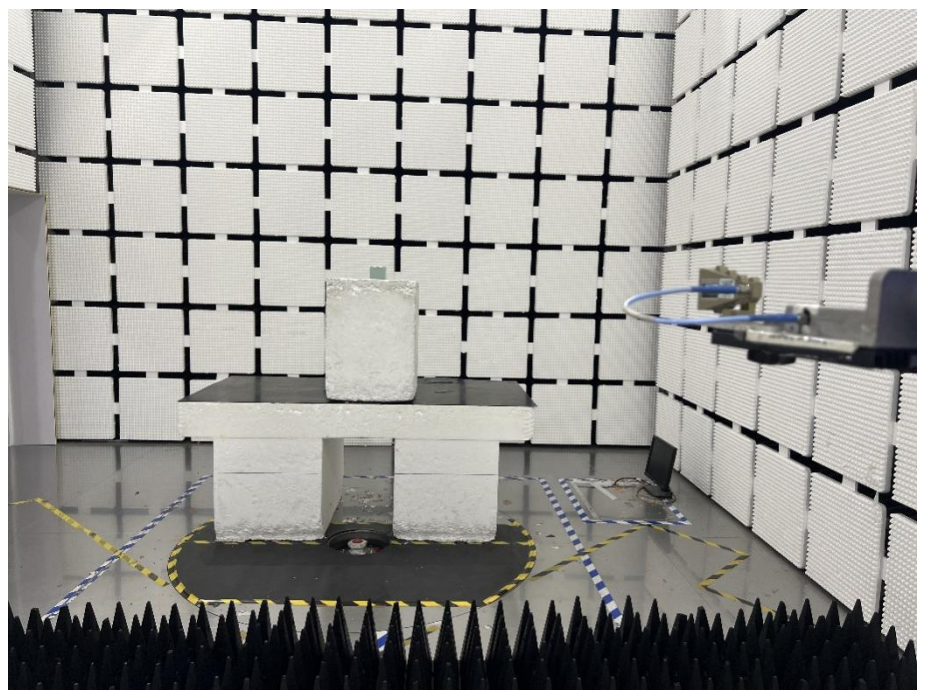

EXHIBIT 4 - TEST SETUP PHOTOGRAPHS

Conducted Emission Test Setup

Radiation Emission Test Setup (Below 30MHz)

Radiation Emission Test Setup (30MHz to 1GHz)

Radiation Emission Test Setup (1GHz to 18GHz)

**Radiation Emission Test
Setup (Above 18GHz)**