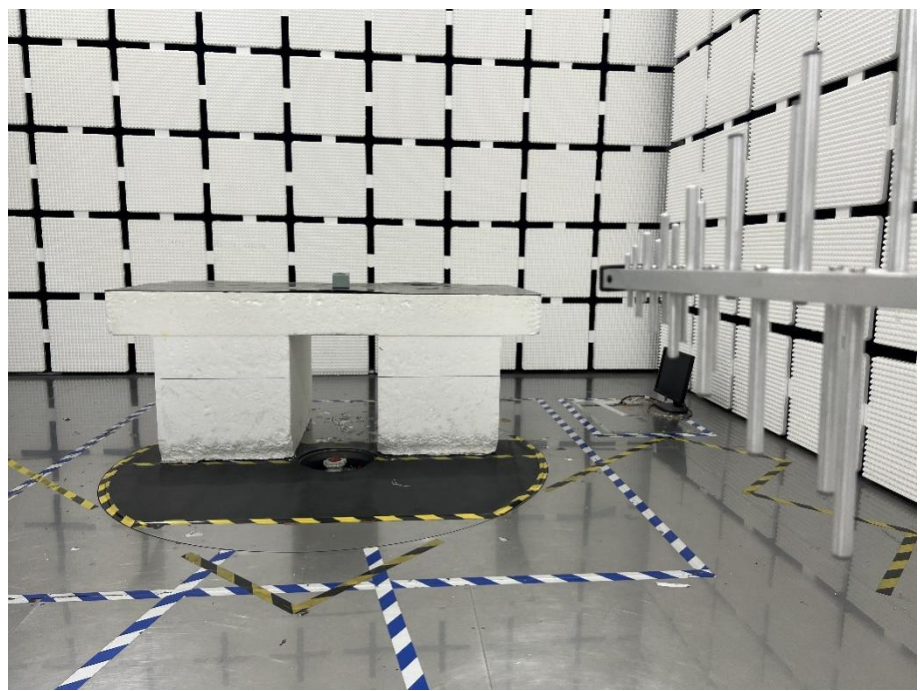

EXHIBIT 4 - TEST SETUP PHOTOGRAPHS

Conducted Emission Test Setup

Radiation Emission Test Setup (Below 30MHz)

Radiation Emission Test Setup (30MHz to 1GHz)

Radiation Emission Test Setup (1GHz to 18GHz)

**Radiation Emission Test
Setup (Above 18GHz)**