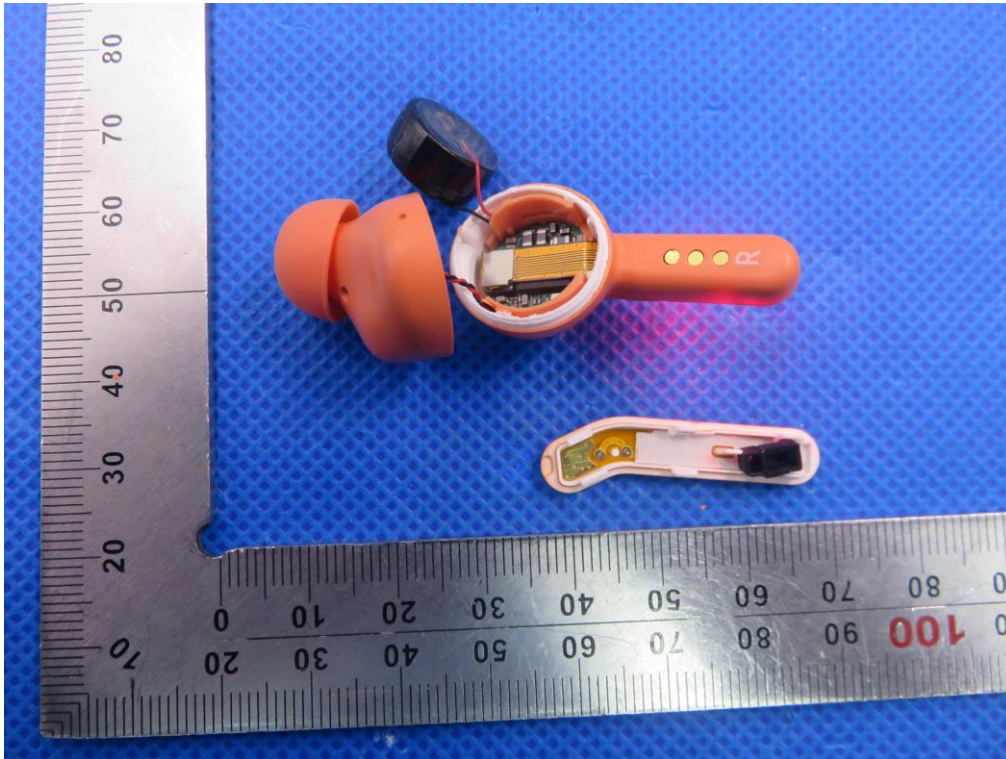

Internal Photos

Test Model: JT-LT001

Headset

Right

OPEN VIEW OF EUT

VIEW OF BATTERY

INTERNAL VIEW OF EUT-1

INTERNAL VIEW OF EUT-2

INTERNAL VIEW OF EUT-3

INTERNAL VIEW OF EUT-4

Left
OPEN VIEW OF EUT

VIEW OF BATTERY

INTERNAL VIEW OF EUT-1

INTERNAL VIEW OF EUT-2

INTERNAL VIEW OF EUT-3

INTERNAL VIEW OF EUT-4

Charging Dock
OPEN VIEW OF EUT

VIEW OF BATTERY

INTERNAL VIEW OF EUT-1

INTERNAL VIEW OF EUT-2

INTERNAL VIEW OF EUT-3

INTERNAL VIEW OF EUT-4