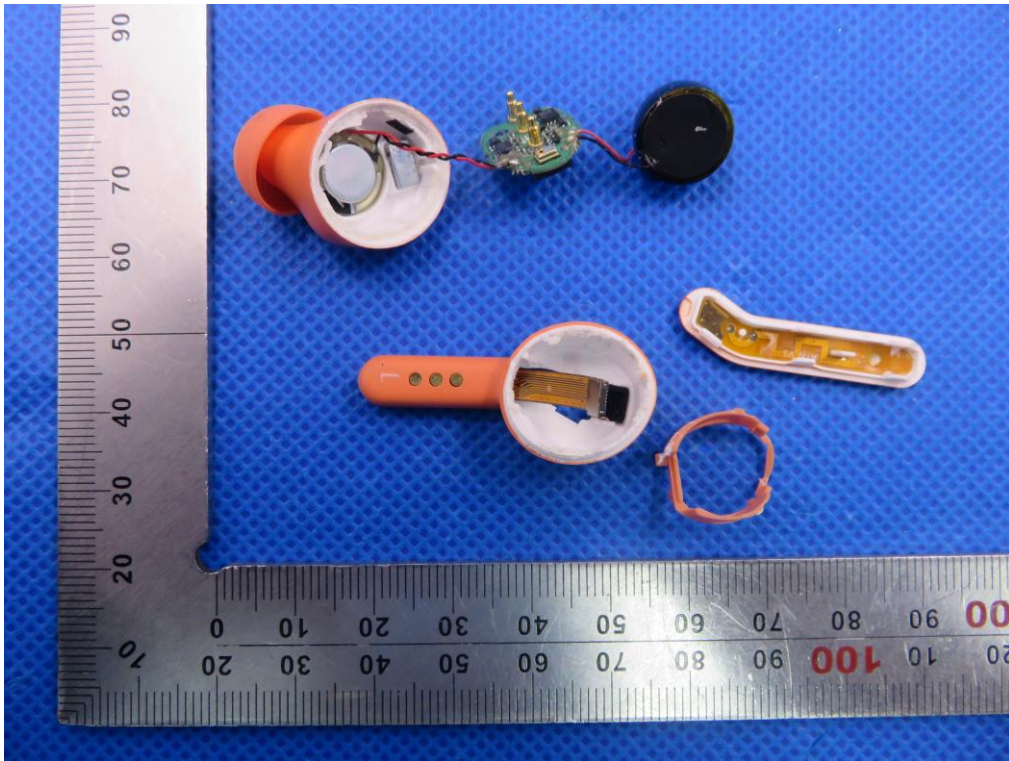

Internal Photos

Test Model: JT-LT001

Headset

Right

OPEN VIEW OF EUT

VIEW OF BATTERY

INTERNAL VIEW OF EUT-1

INTERNAL VIEW OF EUT-2

INTERNAL VIEW OF EUT-3

INTERNAL VIEW OF EUT-4

Left
OPEN VIEW OF EUT

VIEW OF BATTERY

INTERNAL VIEW OF EUT-1

INTERNAL VIEW OF EUT-2

INTERNAL VIEW OF EUT-3

INTERNAL VIEW OF EUT-4

Charging Dock
OPEN VIEW OF EUT

VIEW OF BATTERY

INTERNAL VIEW OF EUT-1

INTERNAL VIEW OF EUT-2

INTERNAL VIEW OF EUT-3

INTERNAL VIEW OF EUT-4