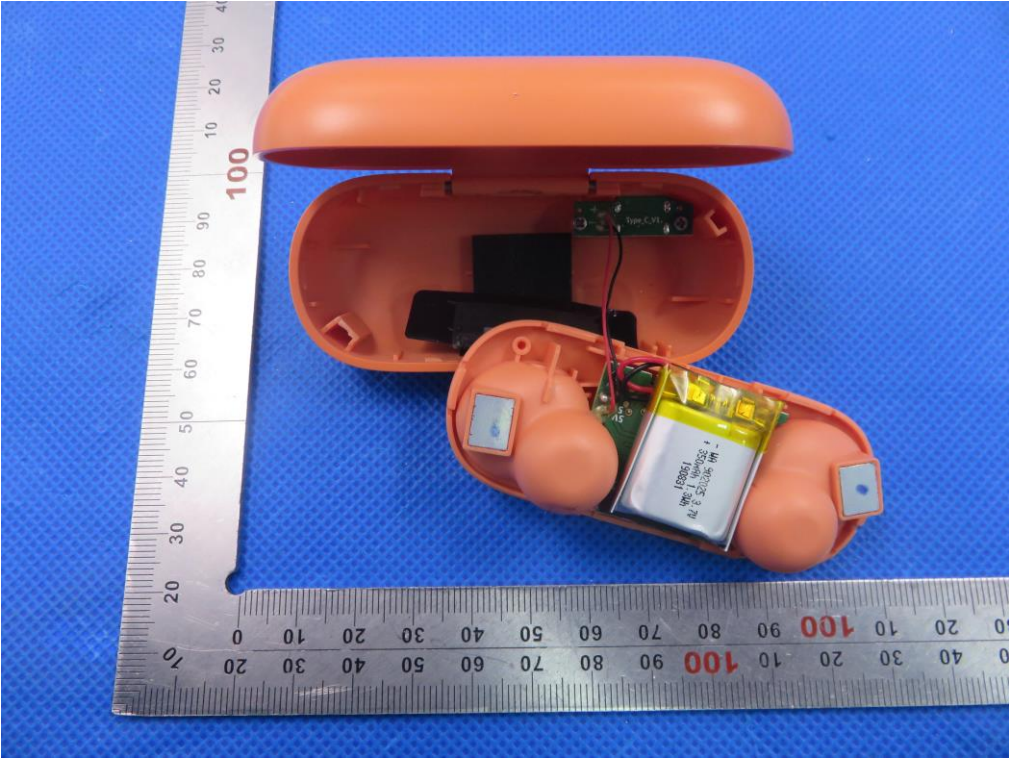

Internal Photos

Test Model: JT-LT001

Headset

Right

OPEN VIEW OF EUT

VIEW OF BATTERY

INTERNAL VIEW OF EUT-1

INTERNAL VIEW OF EUT-2

INTERNAL VIEW OF EUT-3

INTERNAL VIEW OF EUT-4

Left
OPEN VIEW OF EUT

VIEW OF BATTERY

INTERNAL VIEW OF EUT-1

INTERNAL VIEW OF EUT-2

INTERNAL VIEW OF EUT-3

INTERNAL VIEW OF EUT-4

Charging Dock
OPEN VIEW OF EUT

VIEW OF BATTERY

INTERNAL VIEW OF EUT-1

INTERNAL VIEW OF EUT-2

INTERNAL VIEW OF EUT-3

INTERNAL VIEW OF EUT-4