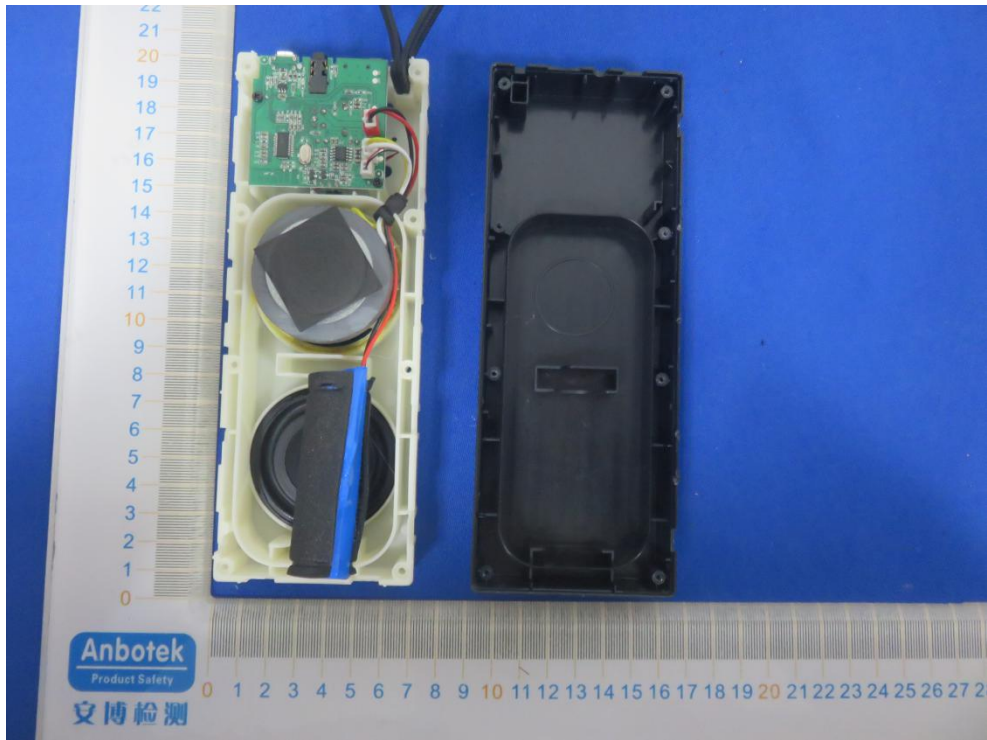

FCC ID: 2AUT6-D23

Antenna

WLY 18650 3.7V
1200mAh 20190412