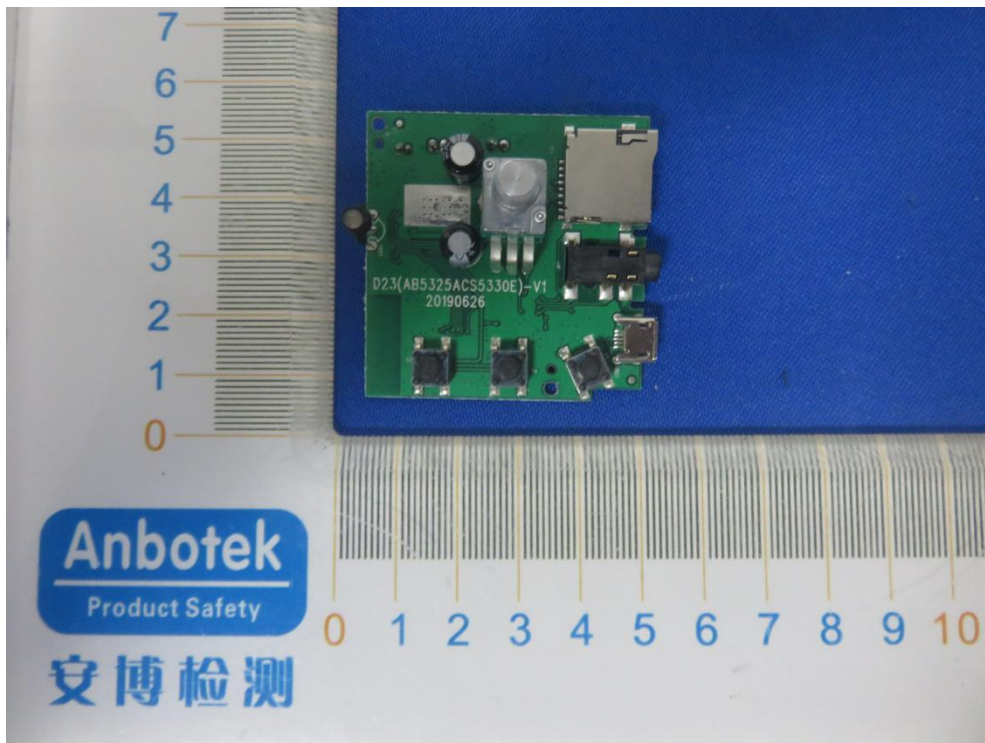

FCC ID: 2AUT6-D23

Antenna

WLY 18650 3.7V
1200mAh 20190412