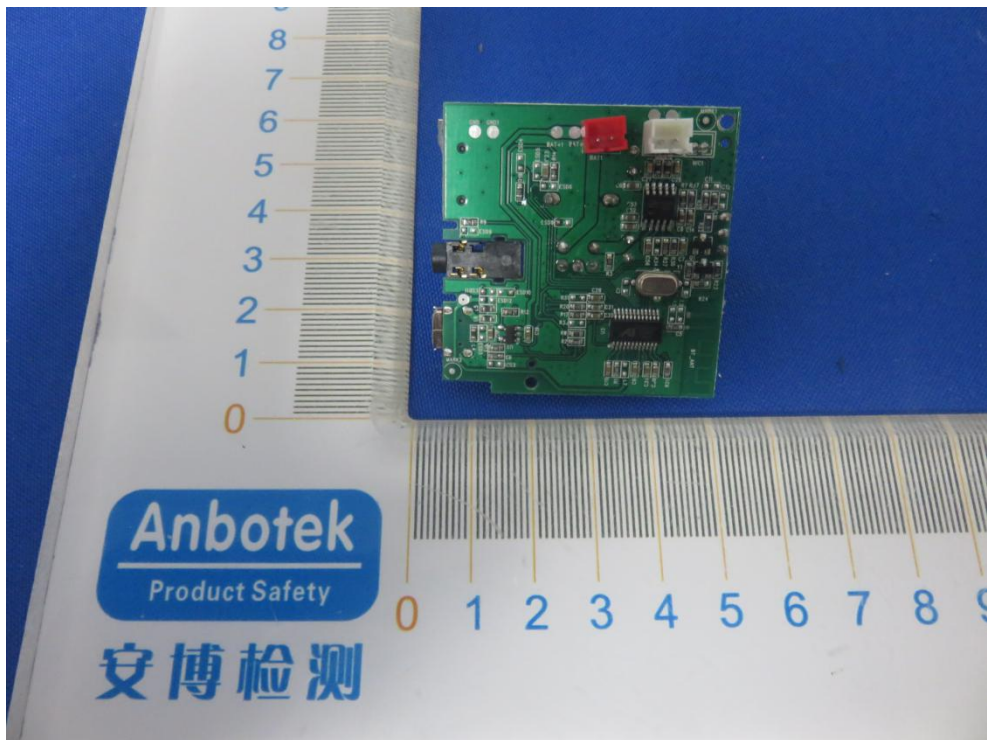

FCC ID: 2AUT6-D23

Antenna

WLY 18650 3.7V
1200mAh 20190412