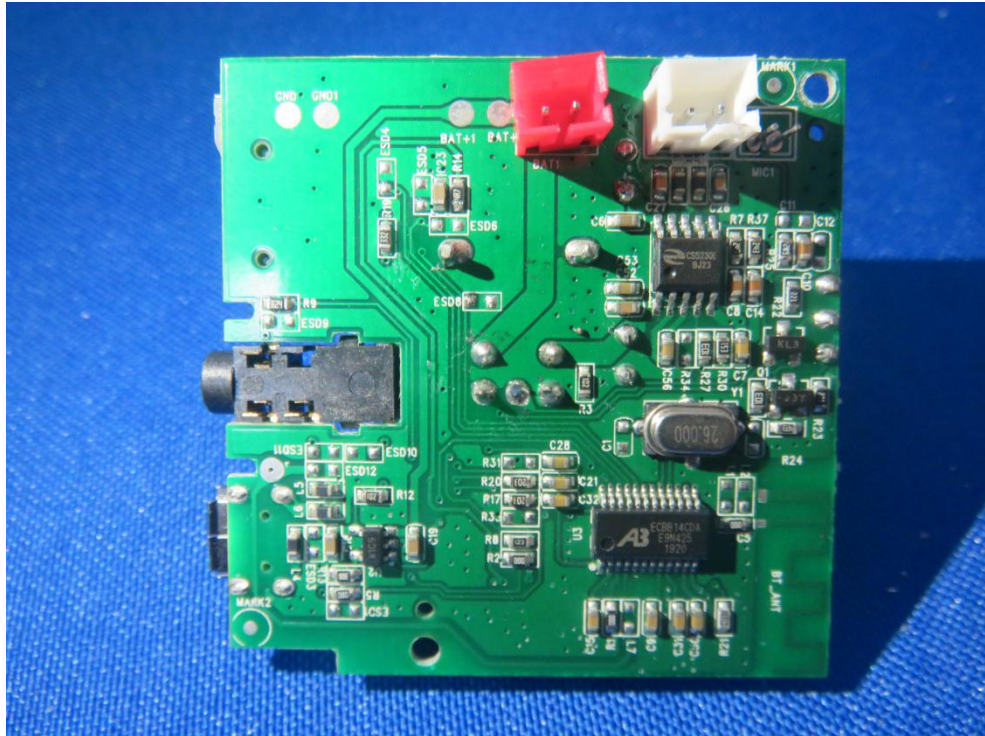

FCC ID: 2AUT6-D23

Antenna

WLY 18650 3.7V
1200mAh 20190412