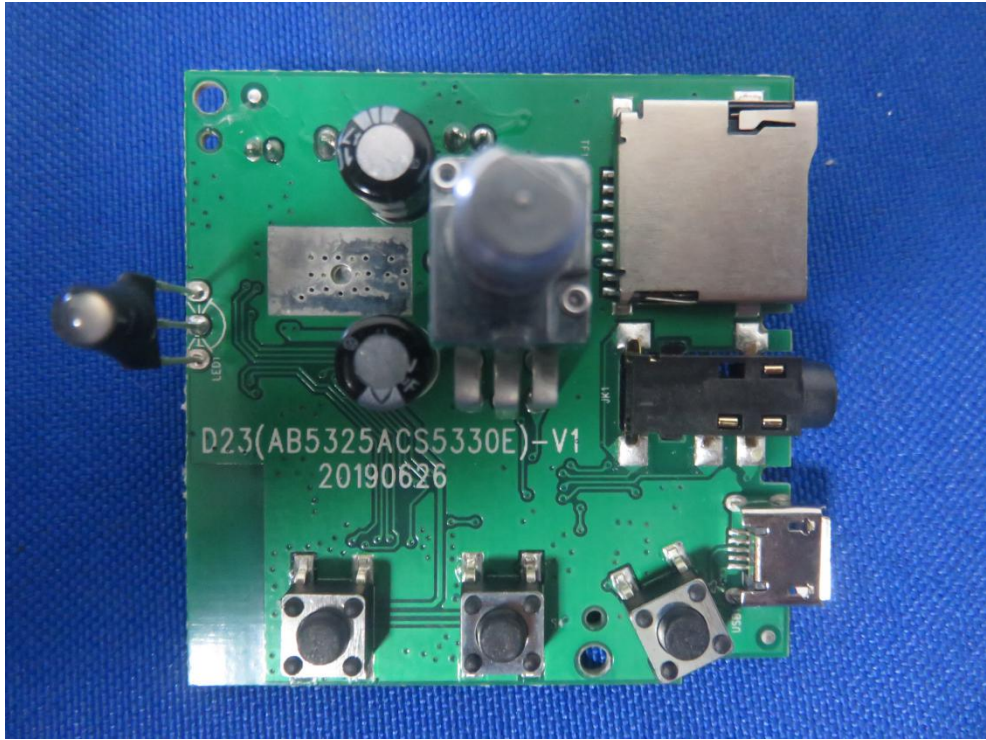

FCC ID: 2AUT6-D23

Antenna

WLY 18650 3.7V
1200mAh 20190412