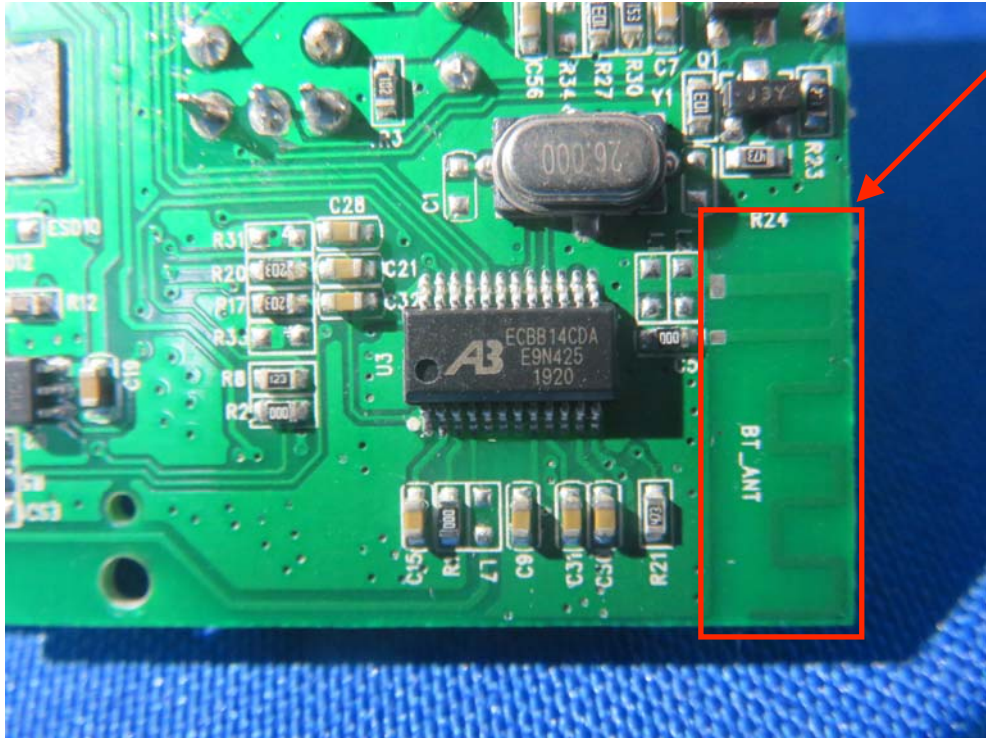

FCC ID: 2AUT6-D23

Antenna

WLY 18650 3.7V
1200mAh 20190412