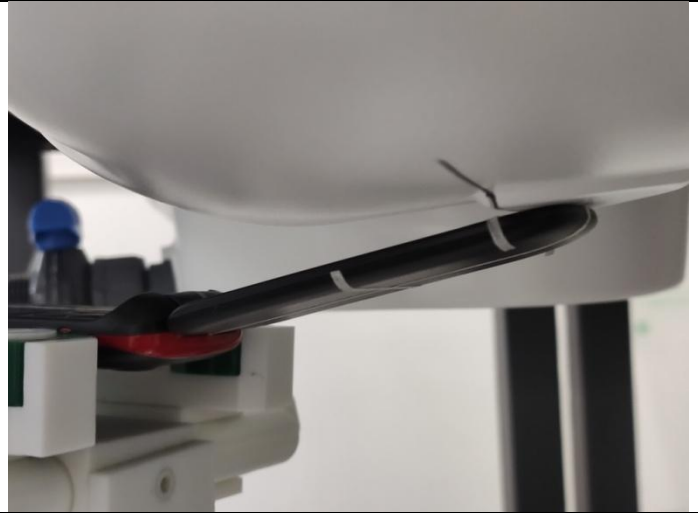

Test Positions

Left Cheek

Left Tilt 15 Degree

Right Cheek

Right Tilt 15 Degree

Front Side  
(Separation distance of 10mm)

Back Side  
(Separation distance of 10mm)

END