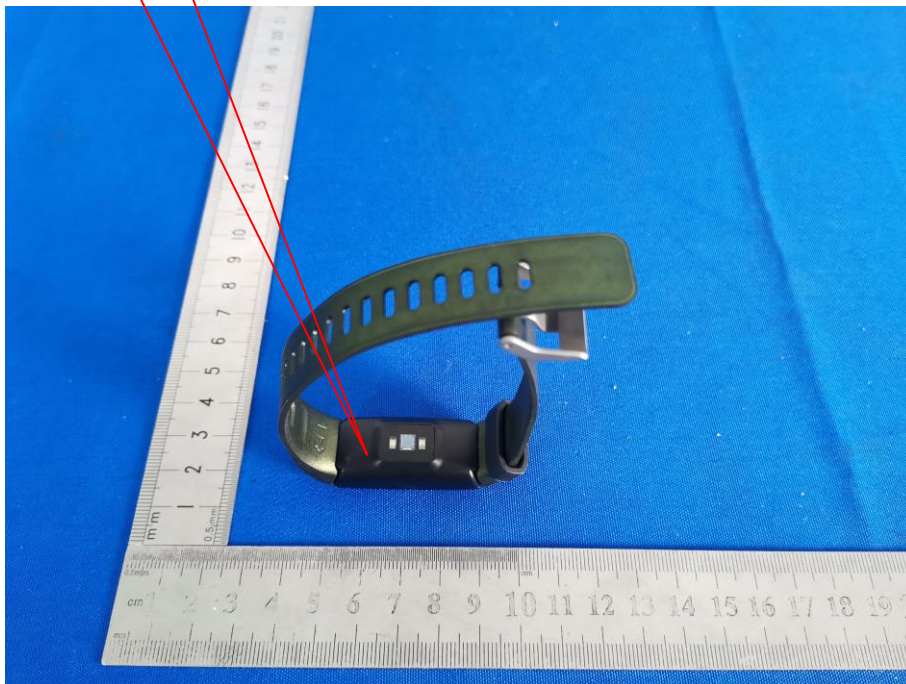

Label Location

Model: M10

FCC ID: 2AUSH-M10