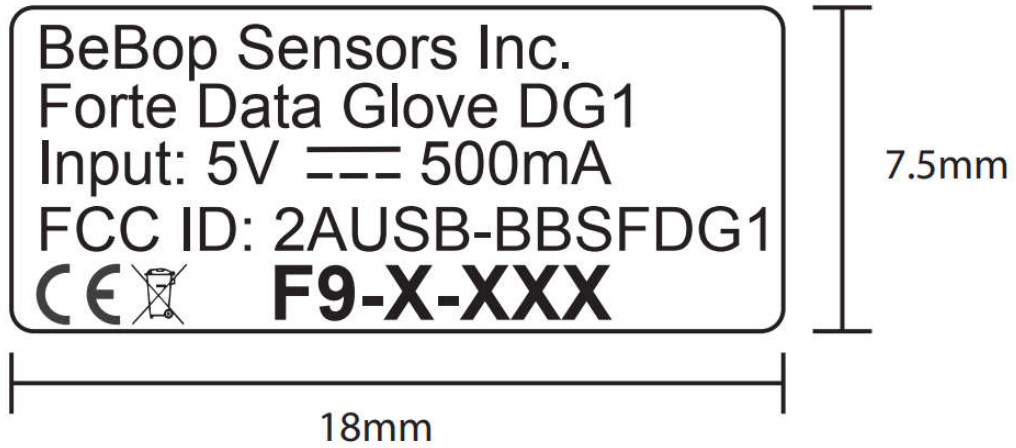

BeBop Sensors Forte Data Glove FCC/CE Label

I. Dimensions/Format of Label:

II. Location of Label: