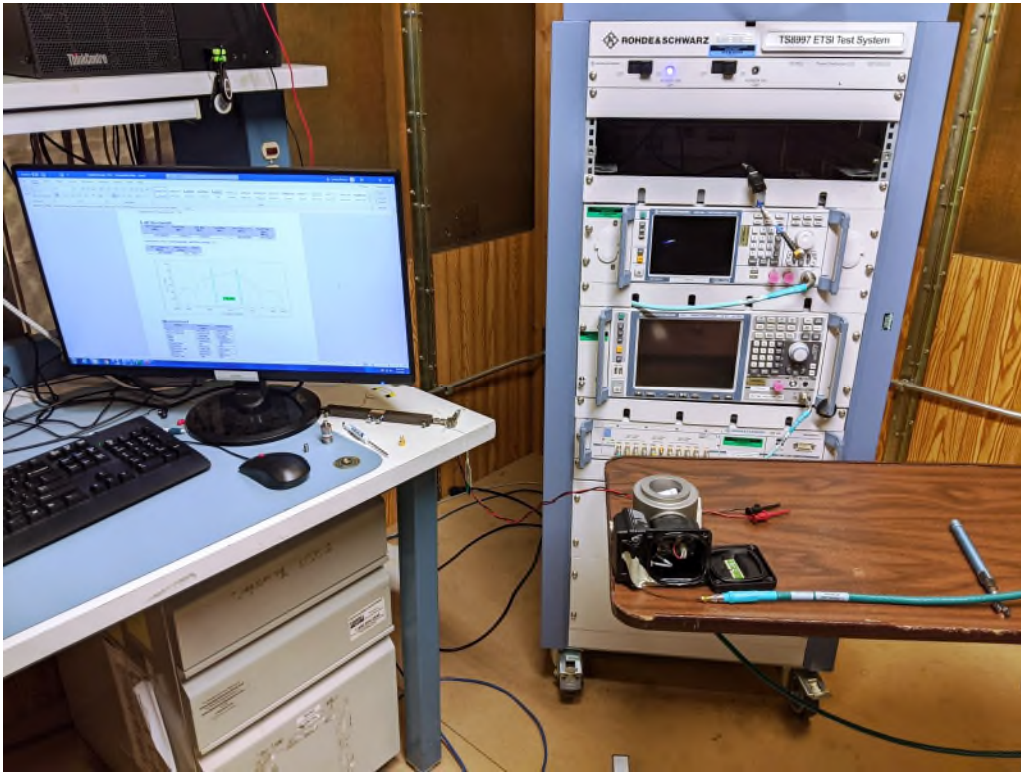

America

Certification Exhibit

**FCC ID: 2AUSA-CC1WRR
IC: 25535-CC1WRR**

**FCC Rule Part: 15.247
ISED Canada Radio Standards Specification: RSS-247**

Project Number: 72153193

**Manufacturer: Flintec, Inc.
Model/HVIN: CC1WRR**

Test Setup Photos

Figure 1: Equipment Under Test – Antenna Port Conducted Measurements

Figure 2: Equipment Under Test – Radiated Emissions <30MHz

Figure 3: Equipment Under Test – Radiated Emissions <30MHz

Figure 4: Equipment Under Test – Radiated Emissions <1GHz

Figure 5: Equipment Under Test – Radiated Emissions <1GHz

Figure 6: Equipment Under Test – Radiated Emissions >1GHz

Figure 7: Equipment Under Test – Radiated Emissions >1GHz