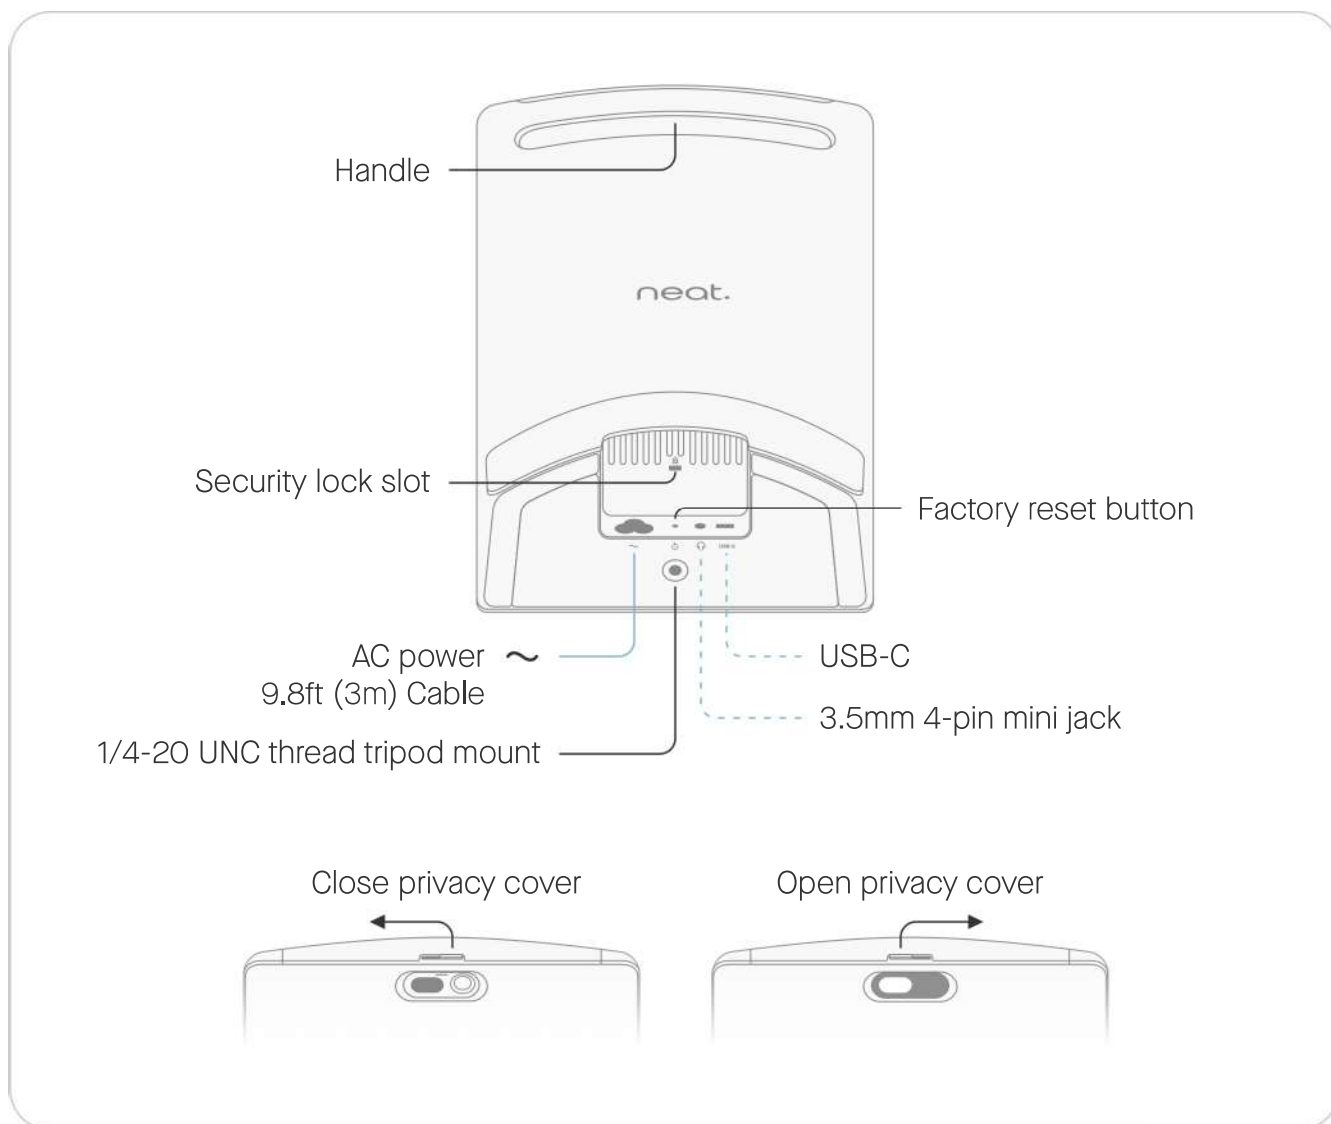

Setup & connectivity

Setup

Use the provided cables to set up the system. Connect the cables according to the illustration. Cables marked — are included. Cables marked - - - - are optional and not required for basic use of the system.

Requirements for a complete setup

Internet connection
Video service

Environmental Requirements

Ambient operating temperature:
32° to 95° F (0° - 35° C)
Storage temperature: 5° - 149° F (-15° - 65° C)
Relative humidity: 20% to 80%

Additional Product Information

<https://neat.no/frame>