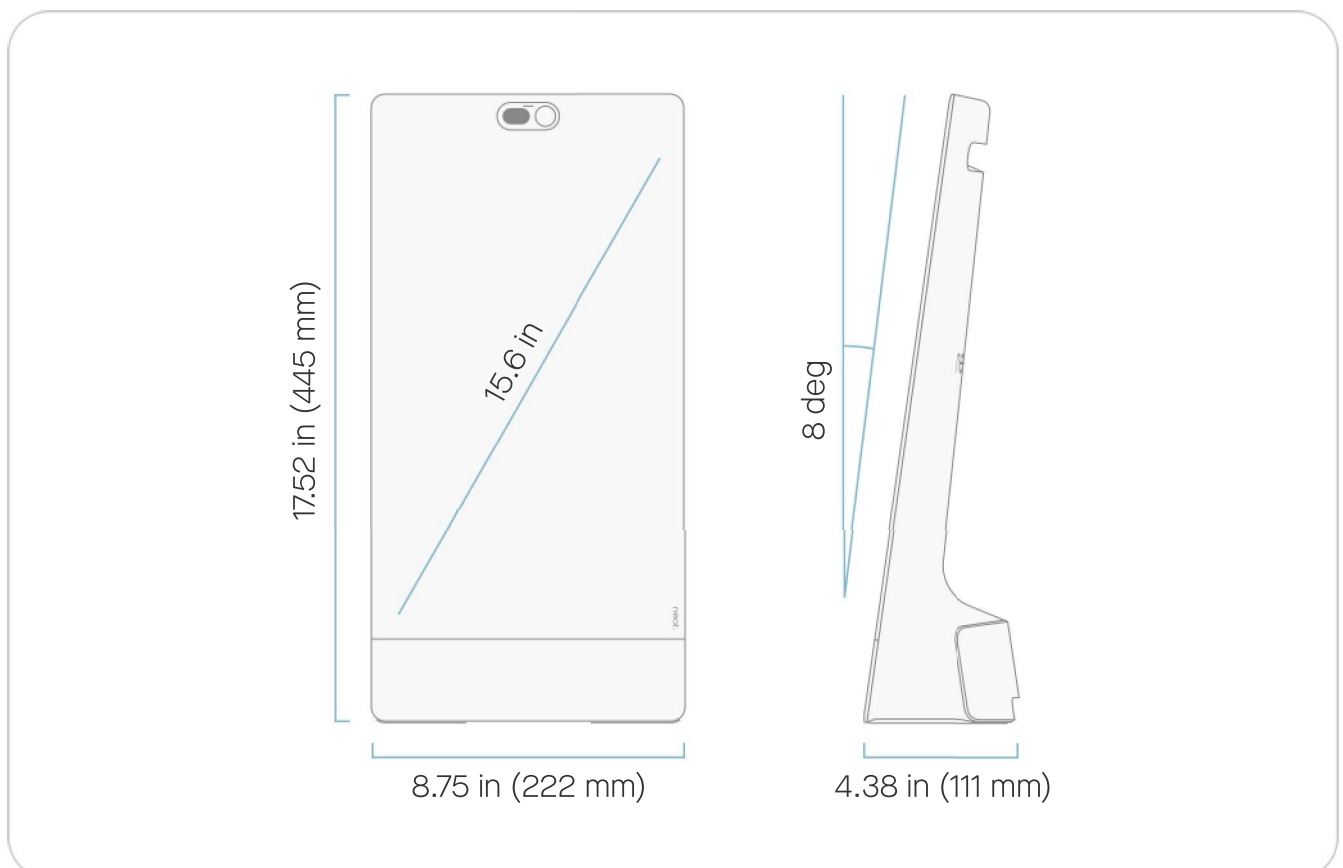

## In the box

Neat Frame: Video conferencing device with integrated touch screen.

Power cord: 9.8ft (3m)

# Size & weight

Weight: 7.6 pounds (3.45 kg)