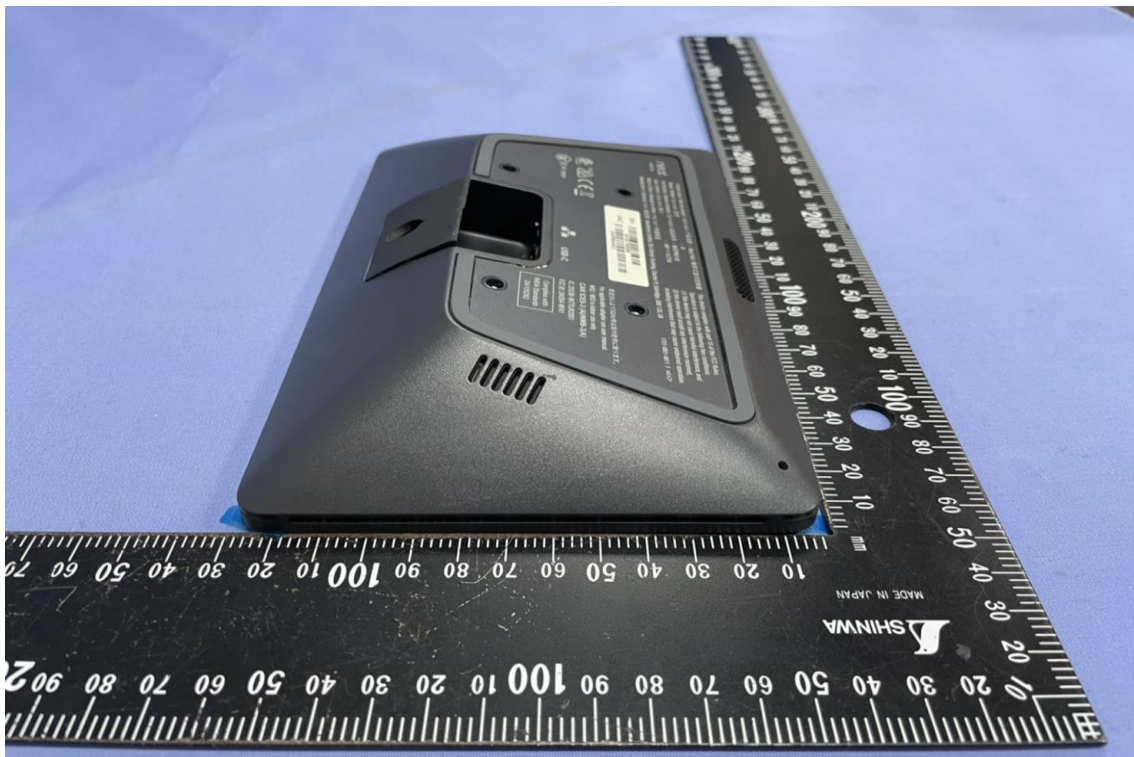

Report No.: TM-2108000139P

APPENDIX 1 - PHOTOGRAPHS OF EUT EXTERNAL PHOTOGRAPHS OF EUT

Report No.: TM-2108000139P

Report No.: TM-2108000139P

Report No.: TM-2108000139P

Adapter
Model: POE16R-1AFG

Report No.: TM-2108000139P

Model: POE16R-1AFG6

Report No.: TM-2108000139P

Cable