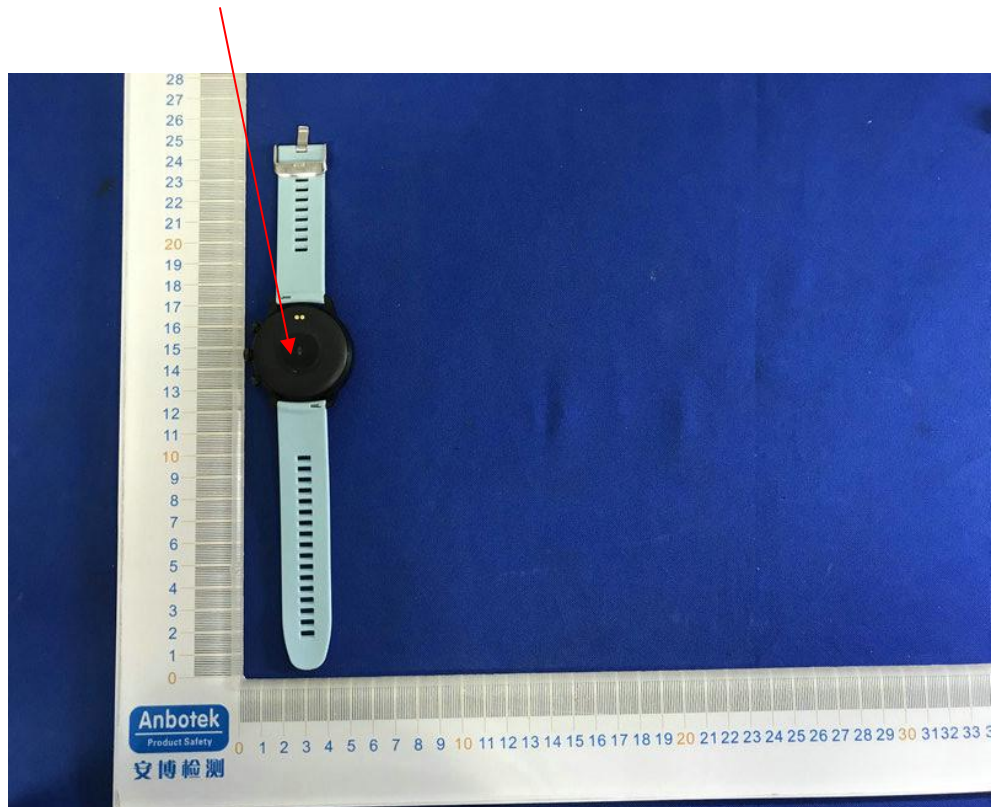

Label Location On EUT

Label

FCC ID: 2AURH-Z20W