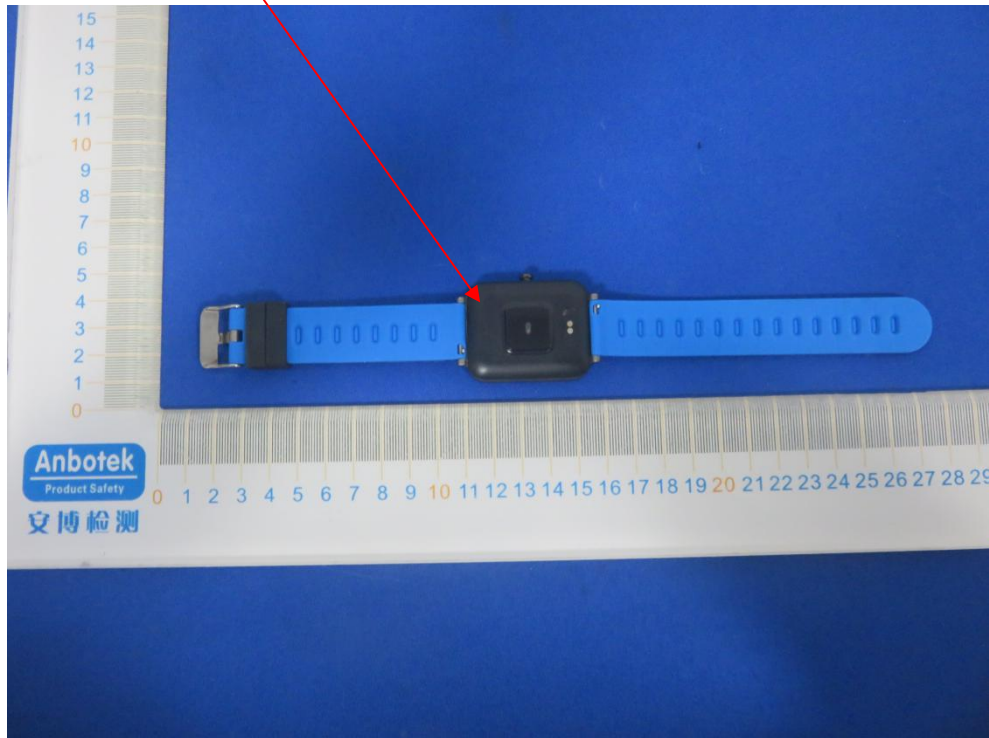

Label Location On EUT

Label

Product Name: Smart Watch

Model No.: Z12

FCC ID: 2AURH-Z12