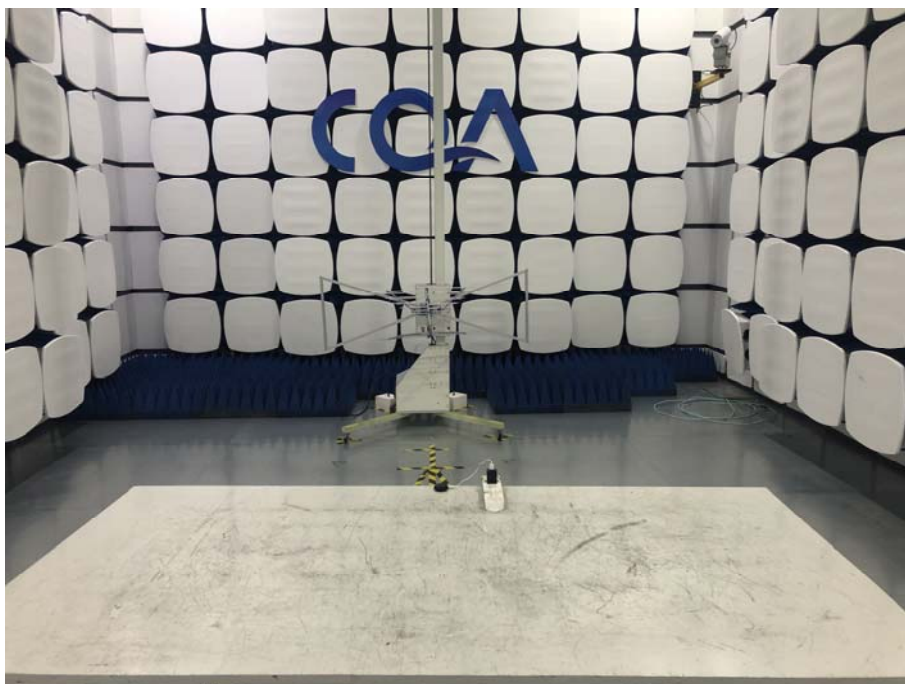

1 Photographs - EUT Test Setup

1.1 Radiated Spurious Emission

9KHz~30MHz:

30MHz~1GHz:

Above 1GHz:

1.2 Conducted Emission