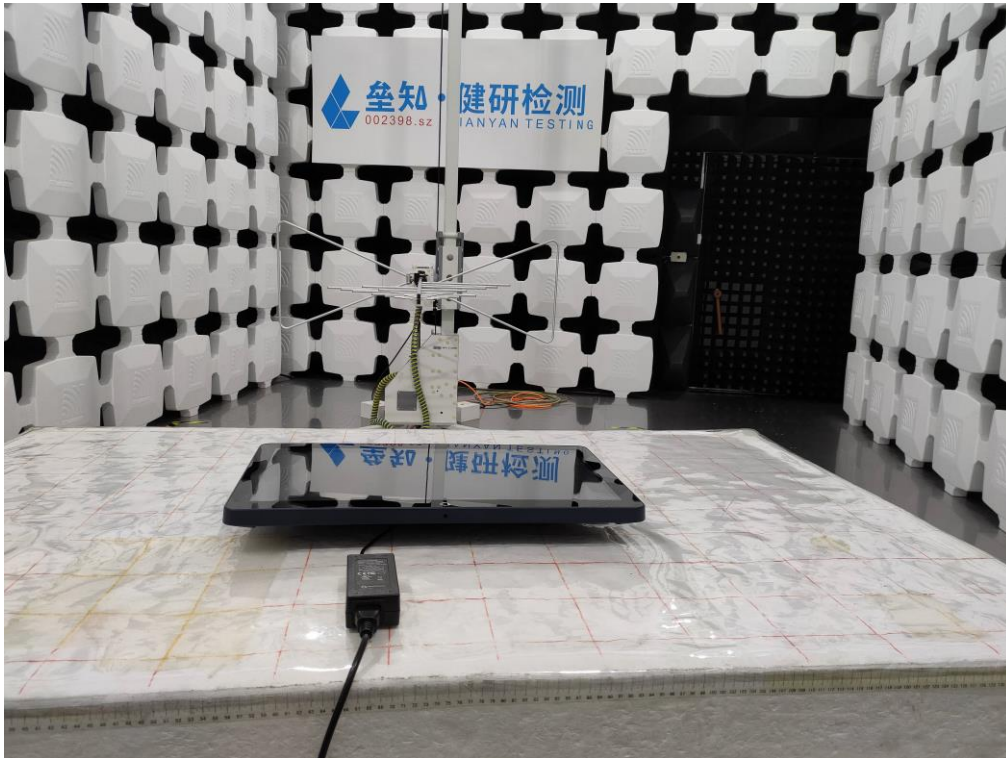

7 Test Setup Photo

Radiated Spurious Emission
Below 1GHz

Above 1GHz

8 EUT Constructional Details

Reference to the test report No.: JYTSZB-R12-2100724

-----End of report-----