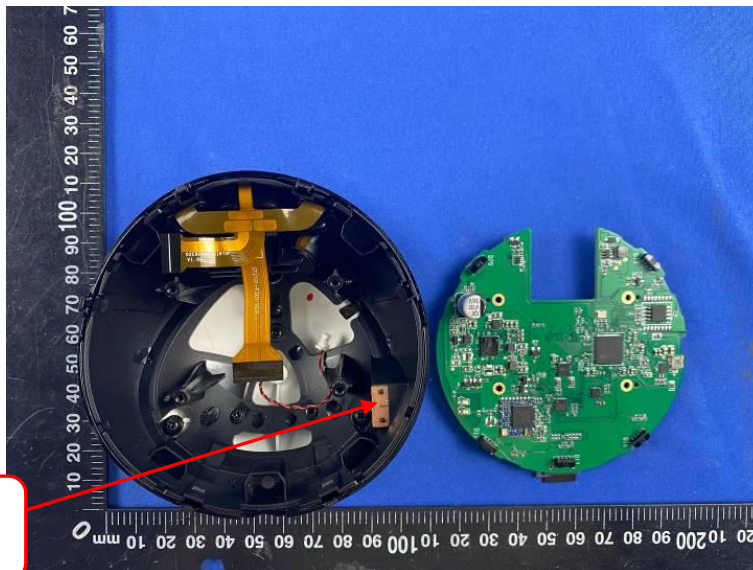

Internal Photos

FCC ID: 2AUR8-EBOSE

2.4G/5G wifi
Antenna