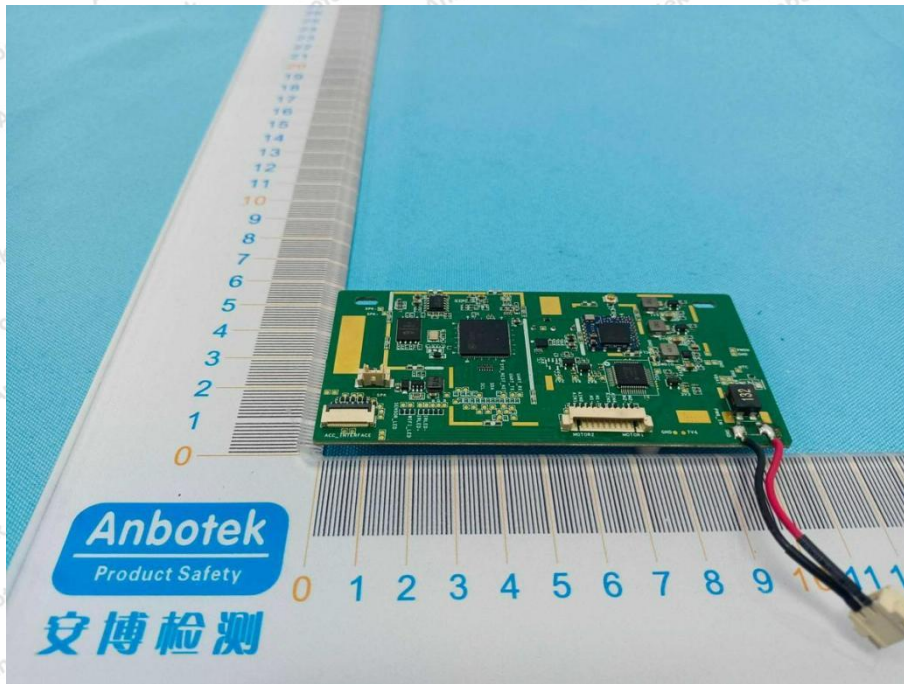

Shenzhen Anbotek Compliance Laboratory Limited

Address: 1/F., Building D, Sogood Science and Technology Park, Sanwei Community, Hangcheng Street, Bao'an District, Shenzhen, Guangdong, China.
Tel: (86) 0755-26066440 Fax: (86) 0755-26014772 Email: service@anbotek.com

Hotline
400-003-0500
www.anbotek.com.cn