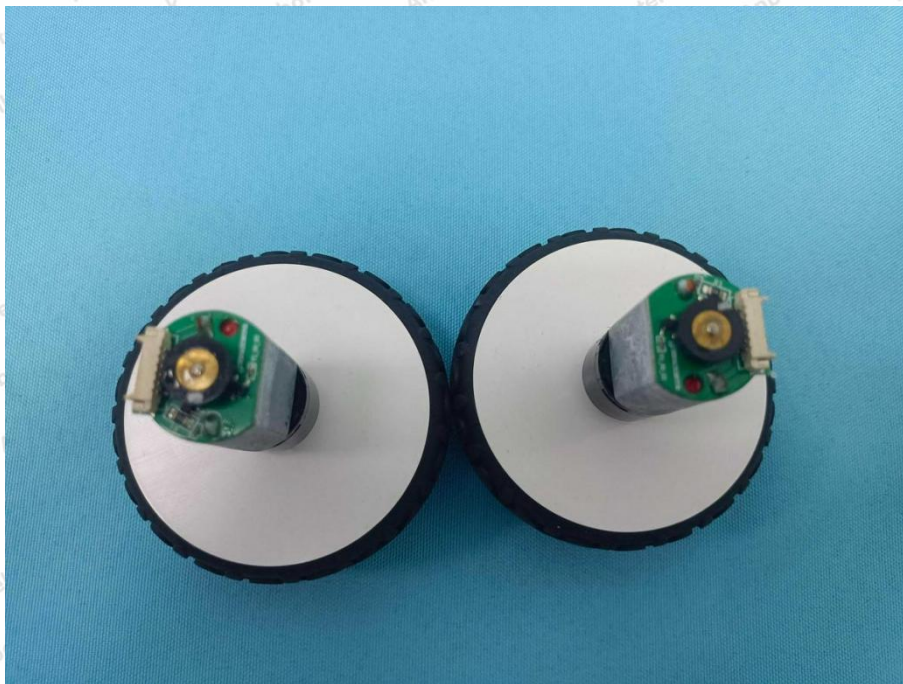

Shenzhen Anbotek Compliance Laboratory Limited

Address: 1/F., Building D, Sogood Science and Technology Park, Sanwei Community, Hangcheng Street, Bao'an District, Shenzhen, Guangdong, China.
Tel: (86) 0755-26066440 Fax: (86) 0755-26014772 Email: service@anbotek.com

Hotline
400-003-0500
www.anbotek.com.cn