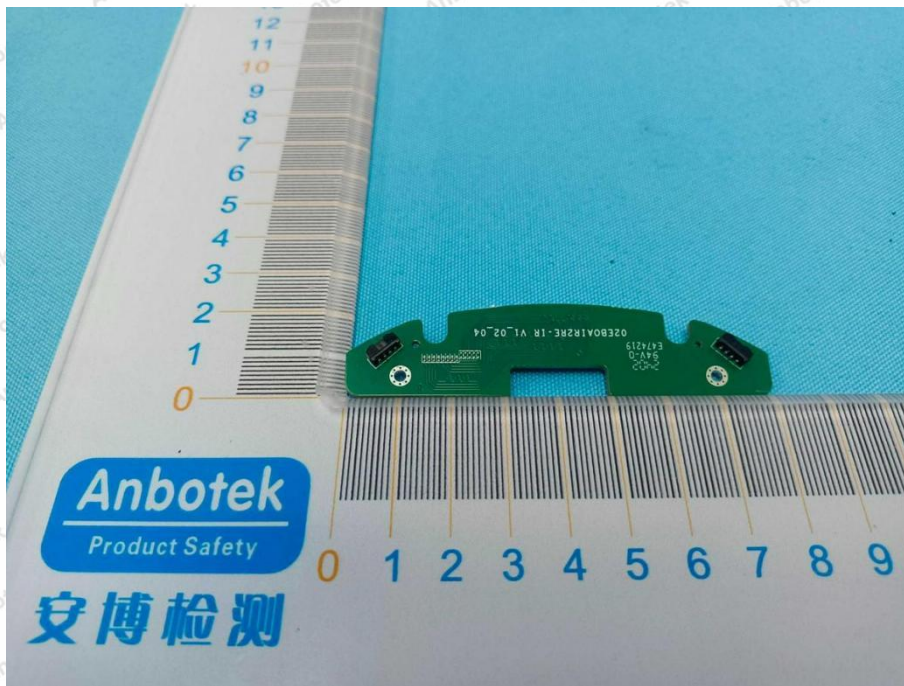

Shenzhen Anbotek Compliance Laboratory Limited

Address: 1/F., Building D, Sogood Science and Technology Park, Sanwei Community, Hangcheng Street, Bao'an District, Shenzhen, Guangdong, China.
Tel: (86) 0755-26066440 Fax: (86) 0755-26014772 Email: service@anbotek.com

Hotline
400-003-0500
www.anbotek.com.cn