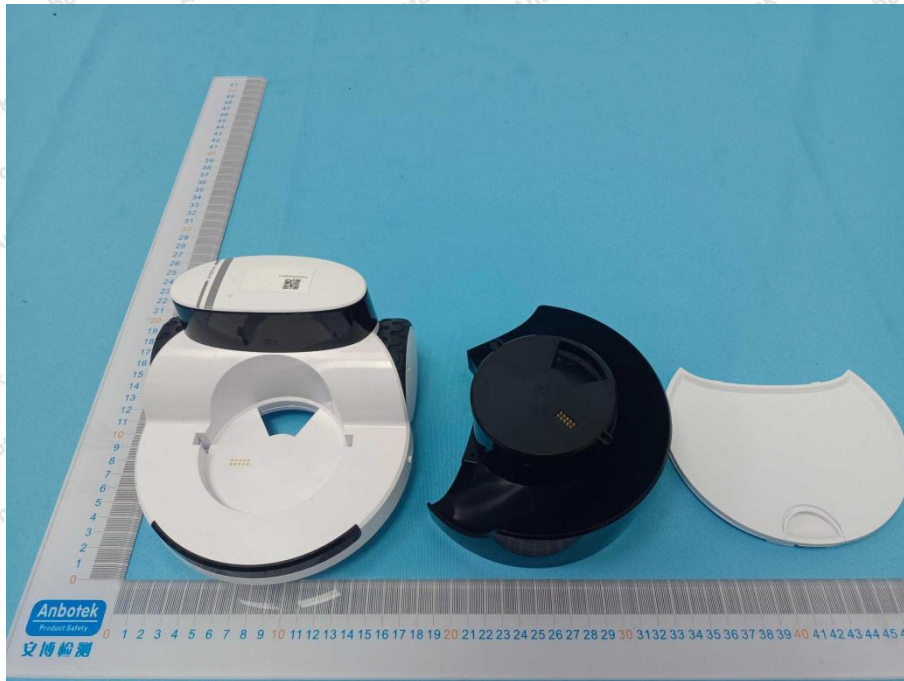

Appendix III -- Internal Photograph

Shenzhen Anbotek Compliance Laboratory Limited

Address: 1/F., Building D, Sogood Science and Technology Park, Sanwei Community, Hangcheng Street, Bao'an District, Shenzhen, Guangdong, China.
Tel: (86) 0755-26066440 Fax: (86) 0755-26014772 Email: service@anbotek.com