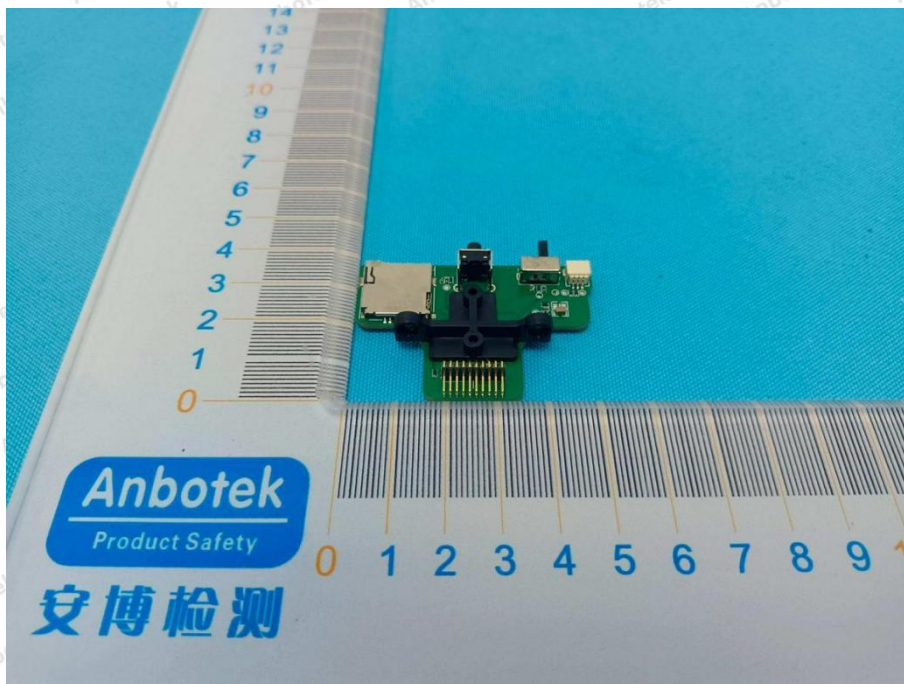

Shenzhen Anbotek Compliance Laboratory Limited

Address: 1/F., Building D, Sogood Science and Technology Park, Sanwei Community, Hangcheng Street, Bao'an District, Shenzhen, Guangdong, China.
Tel: (86) 0755-26066440 Fax: (86) 0755-26014772 Email: service@anbotek.com

Hotline
400-003-0500
www.anbotek.com.cn