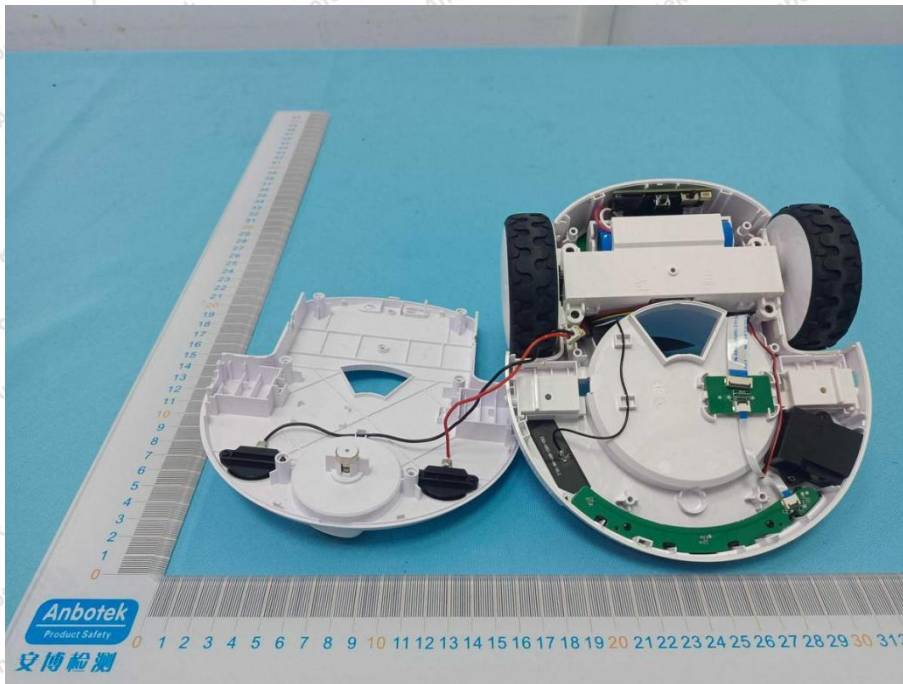

Shenzhen Anbotek Compliance Laboratory Limited

Address: 1/F., Building D, Sogood Science and Technology Park, Sanwei Community, Hangcheng Street, Bao'an District, Shenzhen, Guangdong, China.
Tel: (86) 0755-26066440 Fax: (86) 0755-26014772 Email: service@anbotek.com

Hotline
400-003-0500
www.anbotek.com.cn