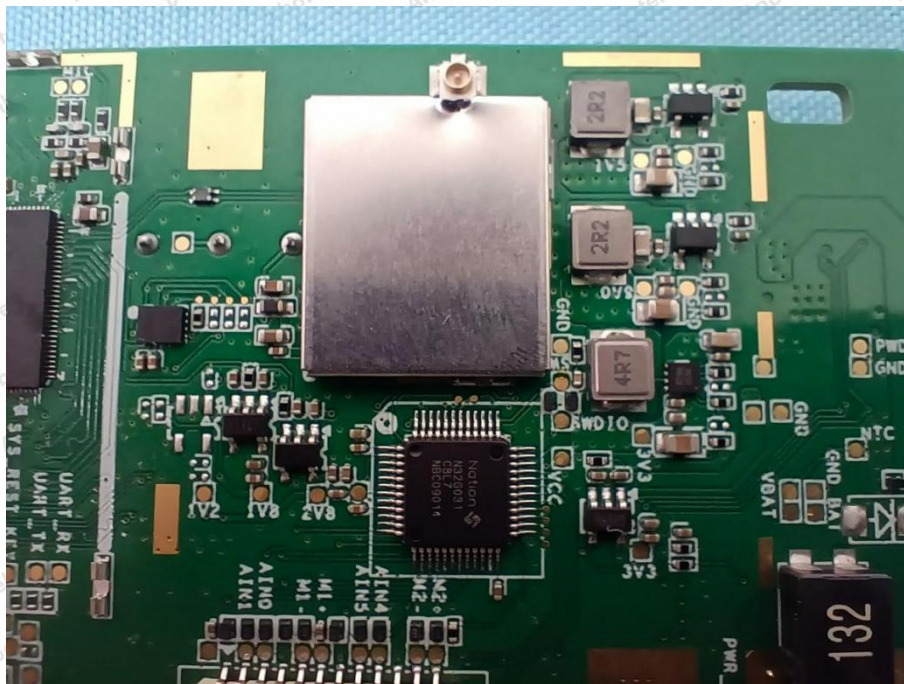

Shenzhen Anbotek Compliance Laboratory Limited

Address: 1/F., Building D, Sogood Science and Technology Park, Sanwei Community, Hangcheng Street, Bao'an District, Shenzhen, Guangdong, China.
Tel: (86) 0755-26066440 Fax: (86) 0755-26014772 Email: service@anbotek.com

Hotline
400-003-0500
www.anbotek.com.cn