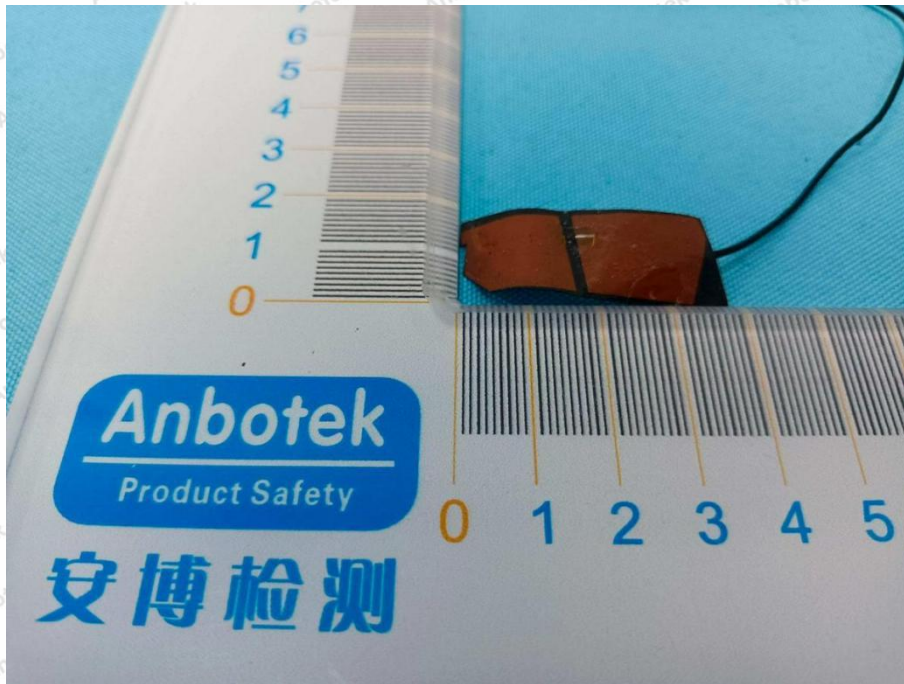

Hotline
400-003-0500
www.anbotek.com.cn

ANT

Shenzhen Anbotek Compliance Laboratory Limited

Address: 1/F., Building D, Sogood Science and Technology Park, Sanwei Community, Hangcheng Street, Bao'an District, Shenzhen, Guangdong, China.
Tel: (86) 0755-26066440 Fax: (86) 0755-26014772 Email: service@anbotek.com