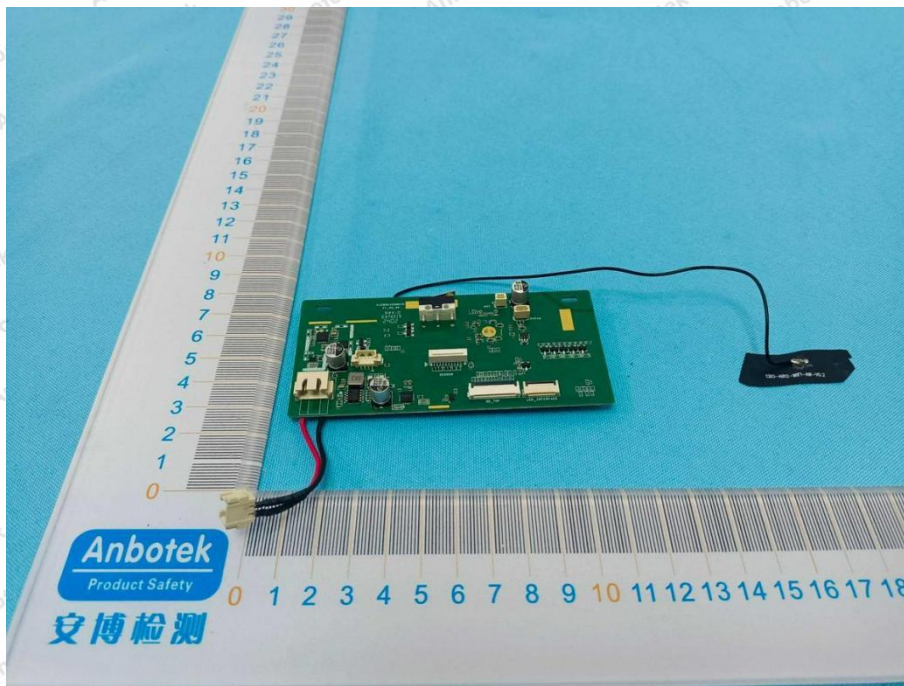

Shenzhen Anbotek Compliance Laboratory Limited

Address: 1/F., Building D, Sogood Science and Technology Park, Sanwei Community, Hangcheng Street, Bao'an District, Shenzhen, Guangdong, China.
Tel: (86) 0755-26066440 Fax: (86) 0755-26014772 Email: service@anbotek.com

Hotline

400-003-0500

www.anbotek.com.cn