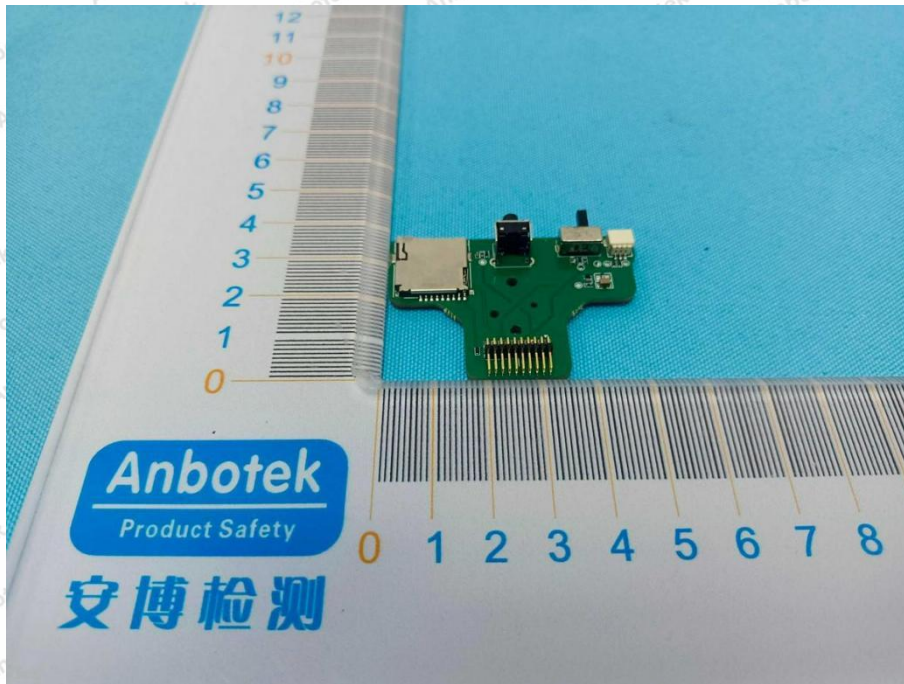

Shenzhen Anbotek Compliance Laboratory Limited

Address: 1/F., Building D, Sogood Science and Technology Park, Sanwei Community, Hangcheng Street, Bao'an District, Shenzhen, Guangdong, China.
Tel: (86) 0755-26066440 Fax: (86) 0755-26014772 Email: service@anbotek.com

Hotline
400-003-0500
www.anbotek.com.cn