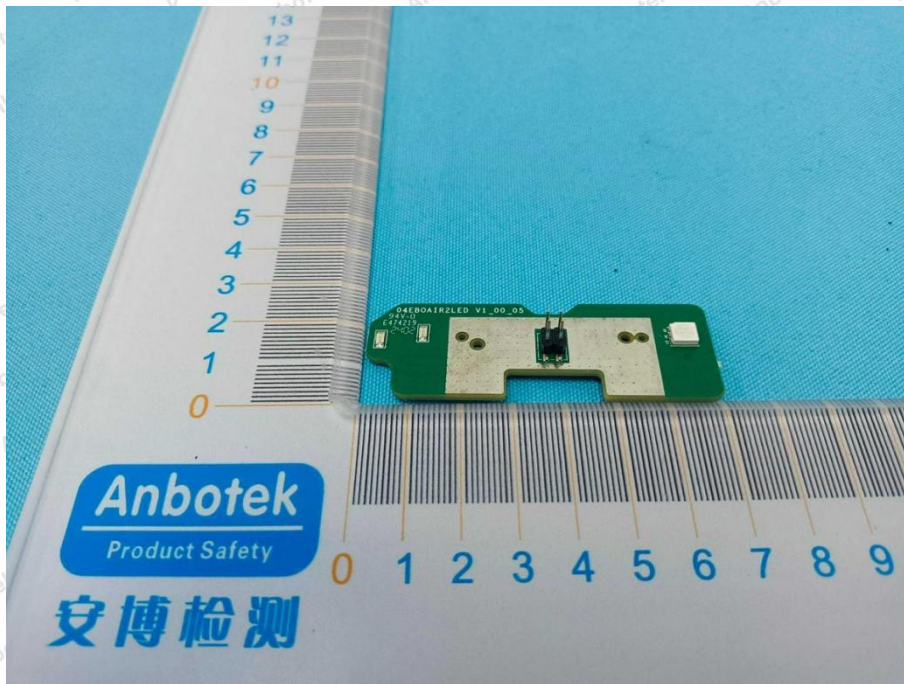

Shenzhen Anbotek Compliance Laboratory Limited

Address: 1/F., Building D, Sogood Science and Technology Park, Sanwei Community, Hangcheng Street, Bao'an District, Shenzhen, Guangdong, China.
Tel: (86) 0755-26066440 Fax: (86) 0755-26014772 Email: service@anbotek.com

Hotline
400-003-0500
www.anbotek.com.cn