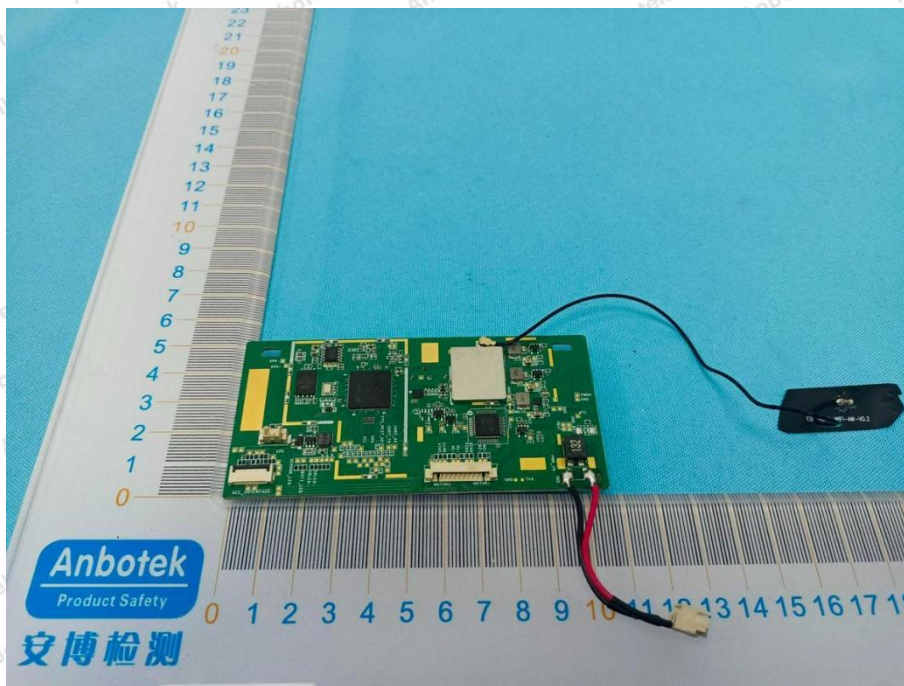

Shenzhen Anbotek Compliance Laboratory Limited

Address: 1/F., Building D, Sogood Science and Technology Park, Sanwei Community, Hangcheng Street, Bao'an District, Shenzhen, Guangdong, China.
Tel: (86) 0755-26066440 Fax: (86) 0755-26014772 Email: service@anbotek.com

Hotline

400-003-0500

www.anbotek.com.cn