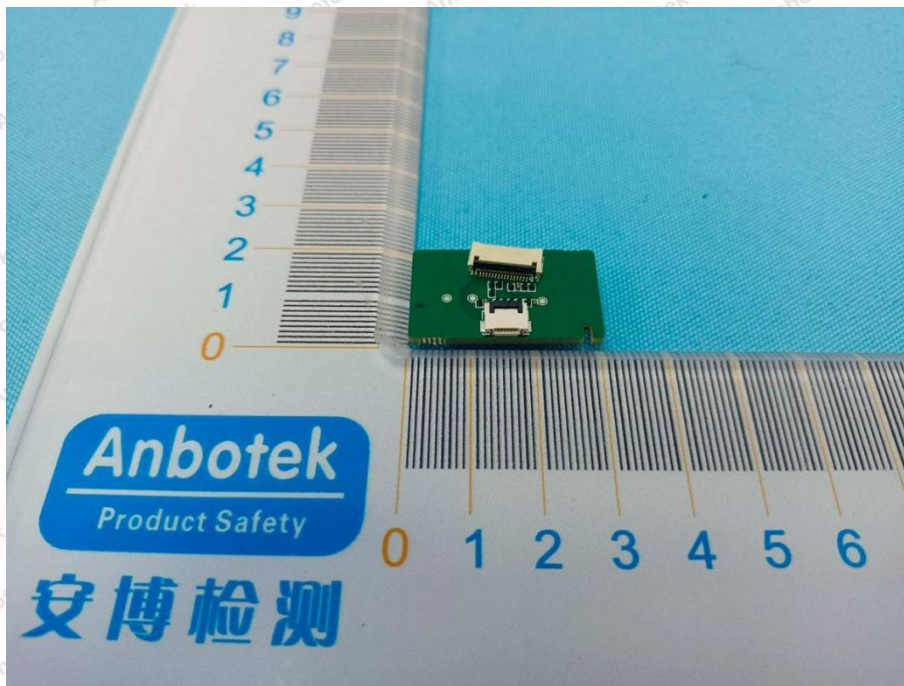

Shenzhen Anbotek Compliance Laboratory Limited

Address: 1/F., Building D, Sogood Science and Technology Park, Sanwei Community, Hangcheng Street, Bao'an District, Shenzhen, Guangdong, China.
Tel: (86) 0755-26066440 Fax: (86) 0755-26014772 Email: service@anbotek.com

Hotline

400-003-0500

www.anbotek.com.cn