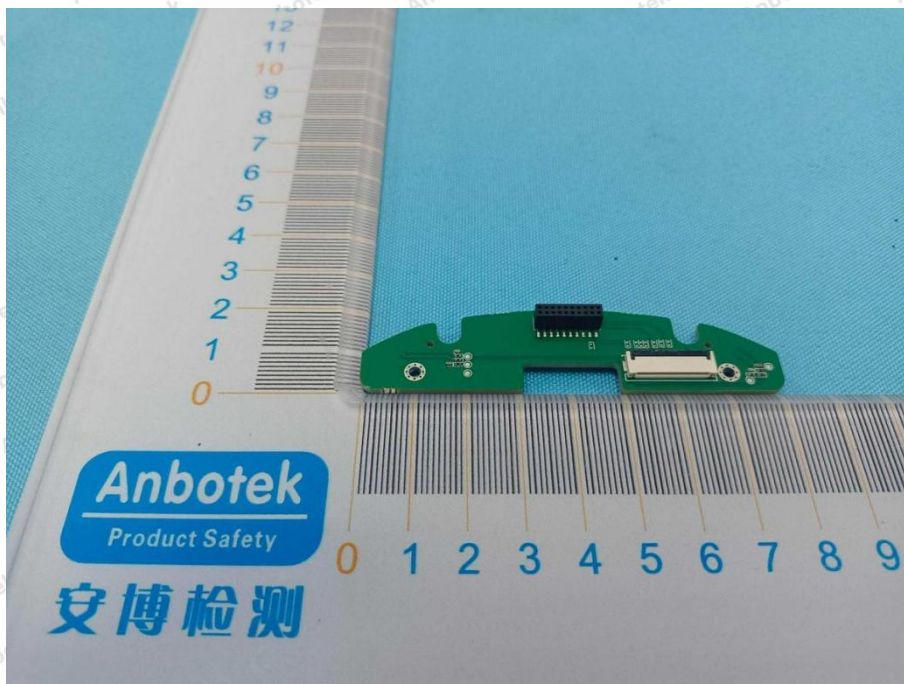

Shenzhen Anbotek Compliance Laboratory Limited

Address: 1/F., Building D, Sogood Science and Technology Park, Sanwei Community, Hangcheng Street, Bao'an District, Shenzhen, Guangdong, China.
Tel: (86) 0755-26066440 Fax: (86) 0755-26014772 Email: service@anbotek.com

Hotline

400-003-0500

www.anbotek.com.cn