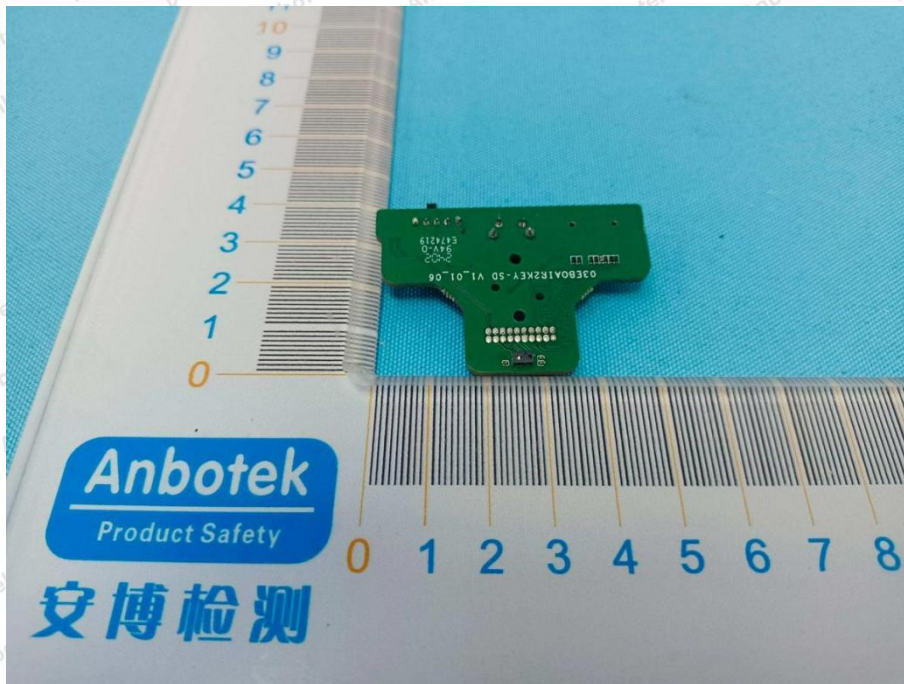

Shenzhen Anbotek Compliance Laboratory Limited

Address: 1/F., Building D, Sogood Science and Technology Park, Sanwei Community, Hangcheng Street, Bao'an District, Shenzhen, Guangdong, China.
Tel: (86) 0755-26066440 Fax: (86) 0755-26014772 Email: service@anbotek.com

Hotline
400-003-0500
www.anbotek.com.cn