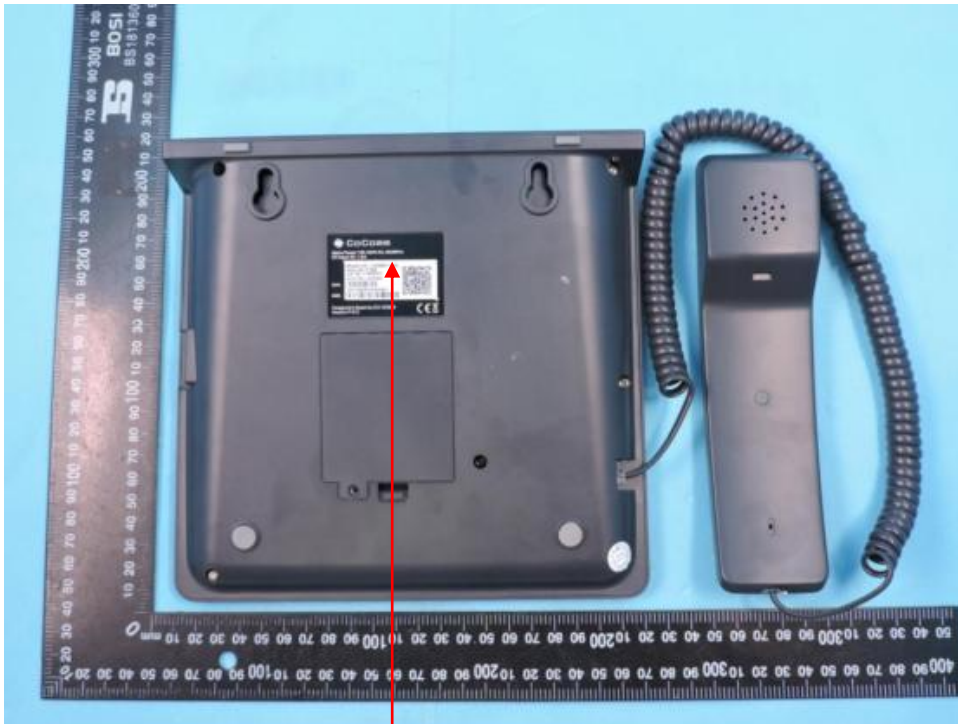

FCC Label

50x35mm

Black sticker