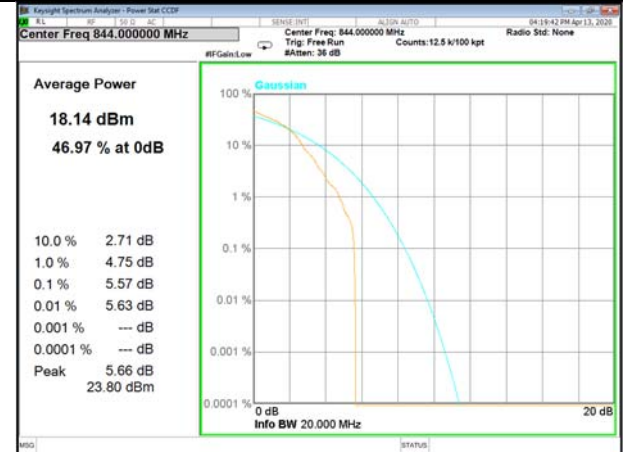

LTE\_FDD\_BAND-5

LTE\_FDD\_BAND-5

B5\_1\_Q16\_Middle

B5\_50\_Q16\_Middle

B5\_1\_QPSK\_High

B5\_50\_QPSK\_High

B5\_1\_Q16\_High

B5\_50\_Q16\_High