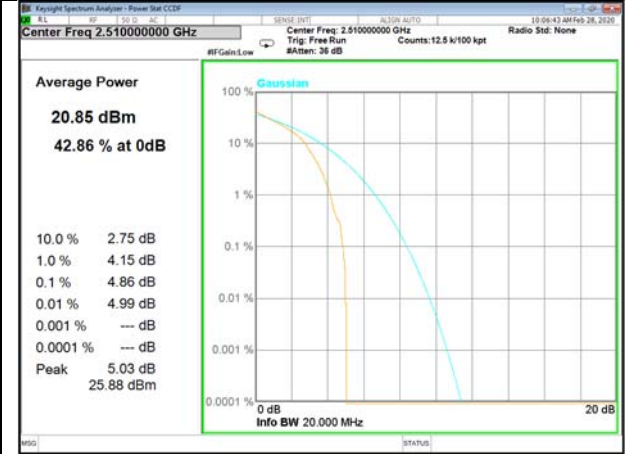

LTE_FDD_BAND-7

LTE_FDD_BAND-7

B7_1_QPSK_Lower_