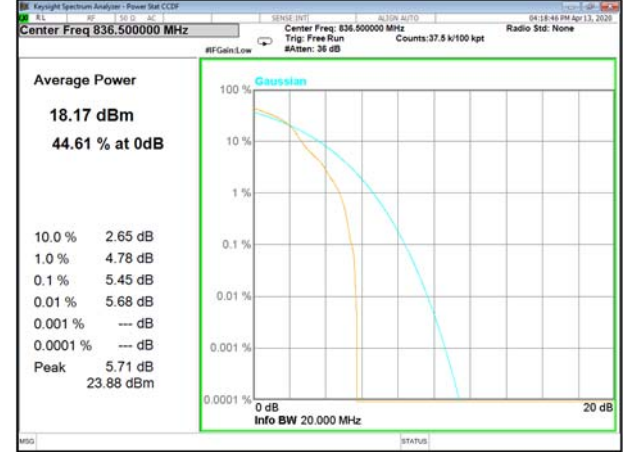

LTE_FDD_BAND-5

LTE_FDD_BAND-5

B5_1_Q16_Middle