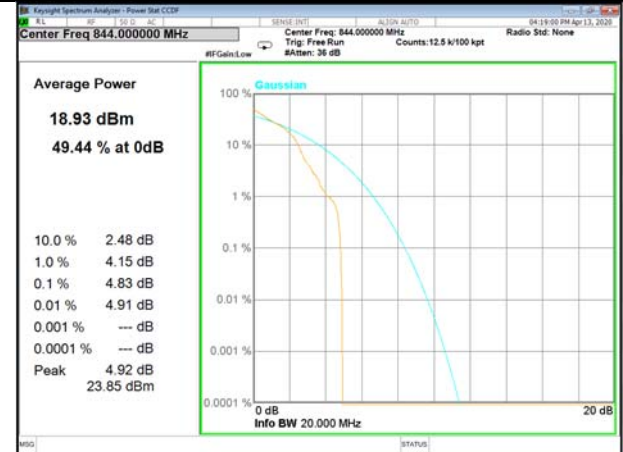

LTE\_FDD\_BAND-5

LTE\_FDD\_BAND-5

B5\_1\_Q16\_Middle

B5\_50\_Q16\_Middle

B5\_1\_QPSK\_High

B5\_50\_QPSK\_High

B5\_1\_Q16\_High

B5\_50\_Q16\_High