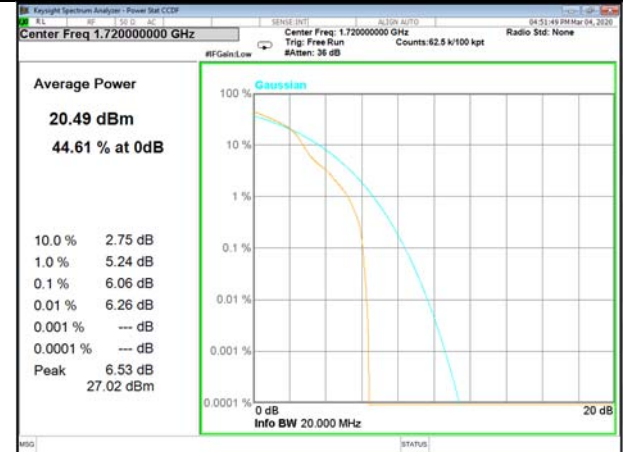

LTE\_FDD\_BAND-66

LTE\_FDD\_BAND-66

B66\_1\_QPSK\_Lower

B66\_100\_QPSK\_Lower

B66\_1\_Q16\_Lower

B66\_100\_Q16\_Lower

B66\_1\_QPSK\_Middle

B66\_100\_QPSK\_Middle