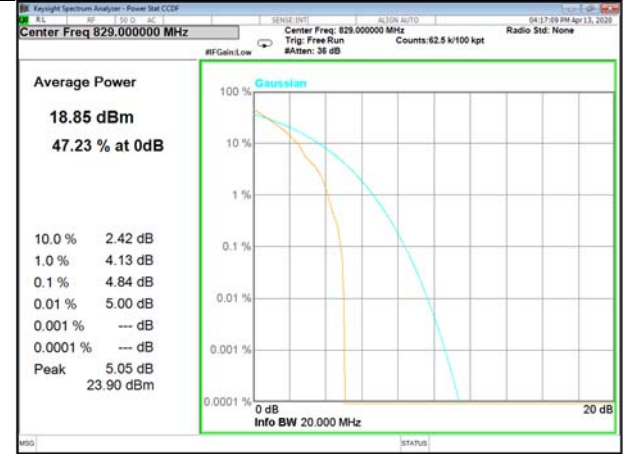

LTE_FDD_BAND-5

LTE_FDD_BAND-5

B5_1_QPSK_Lower