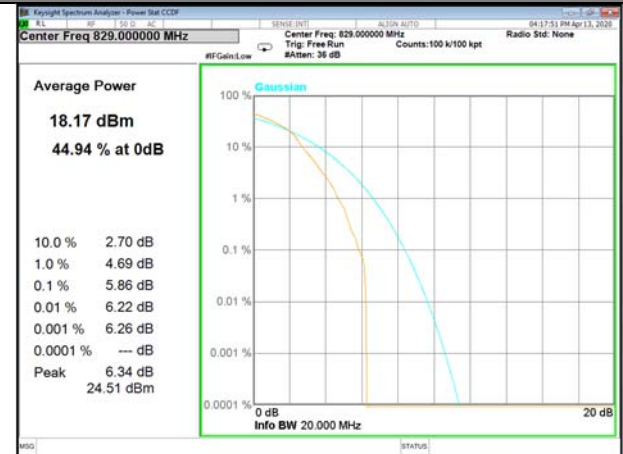

LTE\_FDD\_BAND-5

LTE\_FDD\_BAND-5

B5\_1\_QPSK\_Lower

B5\_50\_QPSK\_Lower

B5\_1\_Q16\_Lower

B5\_50\_Q16\_Lower

B5\_1\_QPSK\_Middle

B5\_50\_QPSK\_Middle