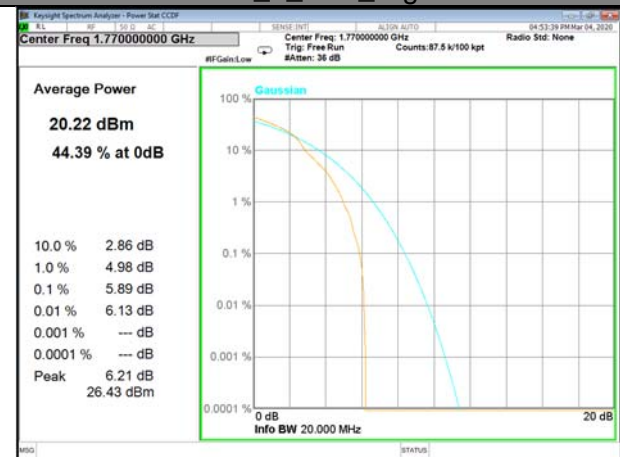

LTE\_FDD\_BAND-66

LTE\_FDD\_BAND-66

B66\_1\_Q16\_Middle

B66\_100\_Q16\_Middle

B66\_1\_QPSK\_High

B66\_100\_QPSK\_High

B66\_1\_Q16\_High

B66\_100\_Q16\_High