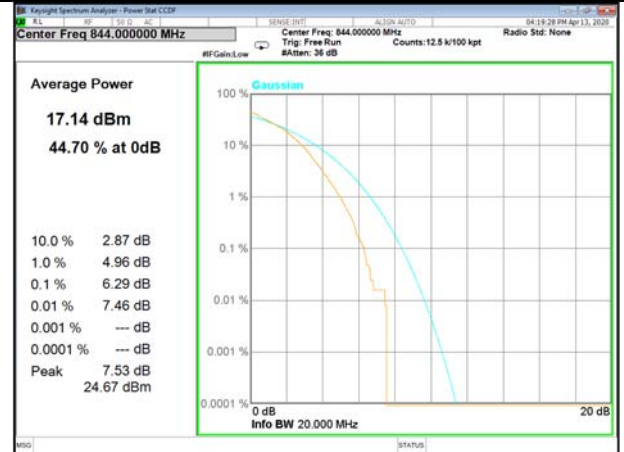

LTE\_FDD\_BAND-5

LTE\_FDD\_BAND-5

B5\_1\_Q16\_Middle

B5\_50\_Q16\_Middle

B5\_1\_QPSK\_High

B5\_50\_QPSK\_High

B5\_1\_Q16\_High

B5\_50\_Q16\_High