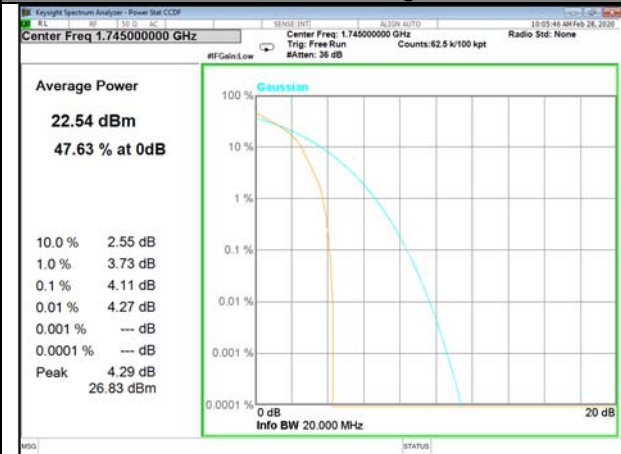

LTE\_FDD\_BAND-4

LTE\_FDD\_BAND-4

B4\_1\_Q16\_Middle\_

B4\_100\_Q16\_Middle\_

B4\_1\_QPSK\_High\_

B4\_100\_QPSK\_High\_

B4\_1\_Q16\_High\_

B4\_100\_Q16\_High\_