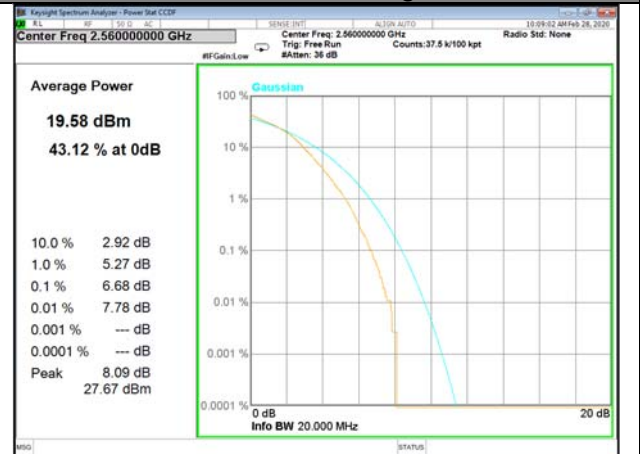

LTE\_FDD\_BAND-7

LTE\_FDD\_BAND-7

B7\_1\_Q16\_Middle\_

B7\_100\_Q16\_Middle\_

B7\_1\_QPSK\_High\_

B7\_100\_QPSK\_High\_

B7\_1\_Q16\_High\_

B7\_100\_Q16\_High\_