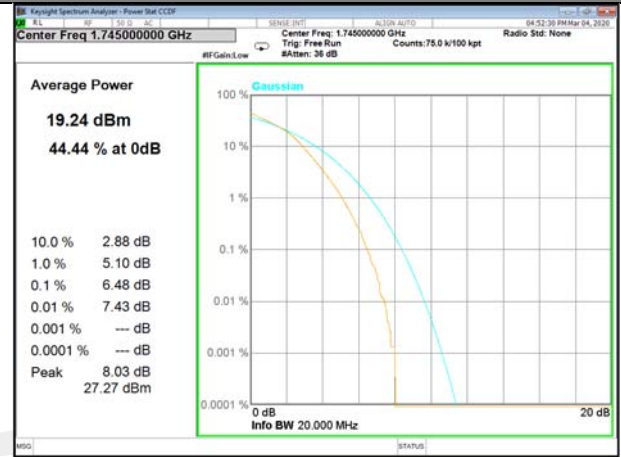

B66_100_Q16_Middle