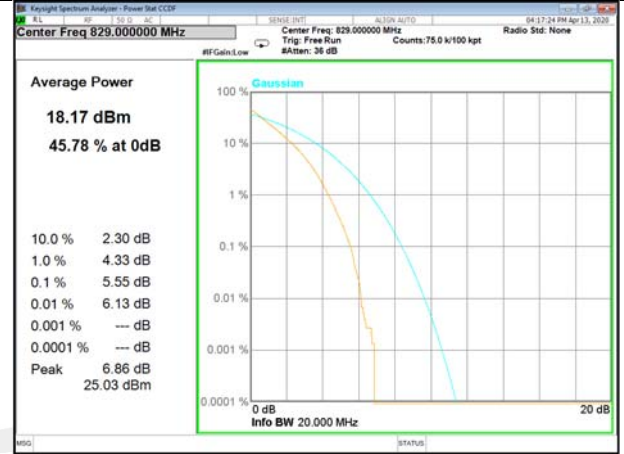

B5_50_QPSK_Lower