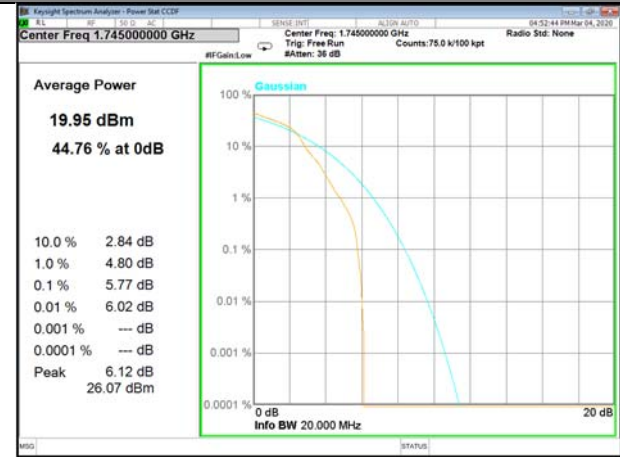

LTE_FDD_BAND-66

LTE_FDD_BAND-66

B66_1_Q16_Middle