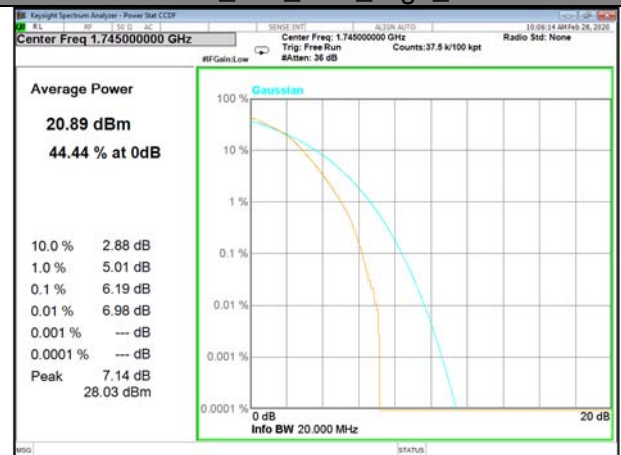

LTE\_FDD\_BAND-4

LTE\_FDD\_BAND-4

B4\_1\_Q16\_Middle\_

B4\_100\_Q16\_Middle\_

B4\_1\_QPSK\_High\_

B4\_100\_QPSK\_High\_

B4\_1\_Q16\_High\_

B4\_100\_Q16\_High\_