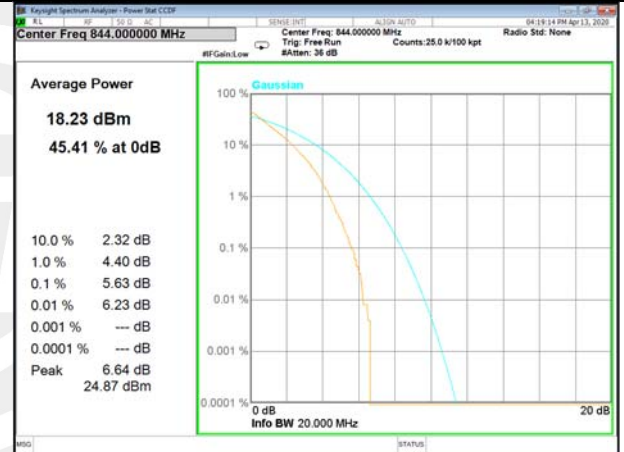

LTE\_FDD\_BAND-5

LTE\_FDD\_BAND-5

B5\_1\_Q16\_Middle

B5\_50\_Q16\_Middle

B5\_1\_QPSK\_High

B5\_50\_QPSK\_High

B5\_1\_Q16\_High

B5\_50\_Q16\_High