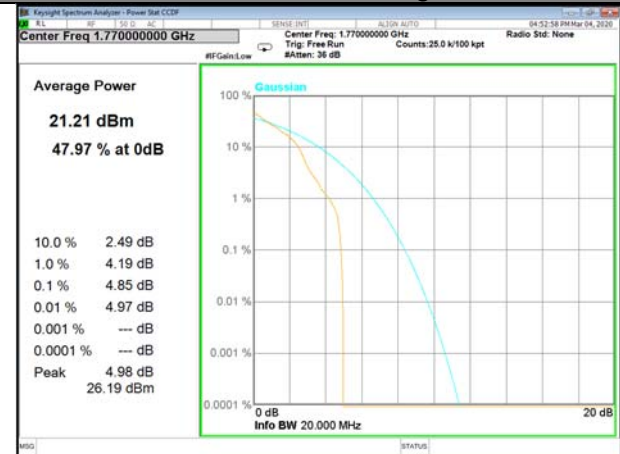

LTE\_FDD\_BAND-66

LTE\_FDD\_BAND-66

B66\_1\_Q16\_Middle

B66\_100\_Q16\_Middle

B66\_1\_QPSK\_High

B66\_100\_QPSK\_High

B66\_1\_Q16\_High

B66\_100\_Q16\_High