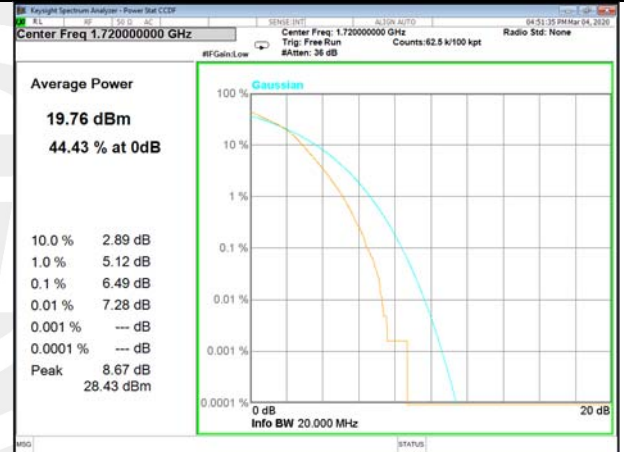

LTE\_FDD\_BAND-66

LTE\_FDD\_BAND-66

B66\_1\_QPSK\_Lower

B66\_100\_QPSK\_Lower

B66\_1\_Q16\_Lower

B66\_100\_Q16\_Lower

B66\_1\_QPSK\_Middle

B66\_100\_QPSK\_Middle