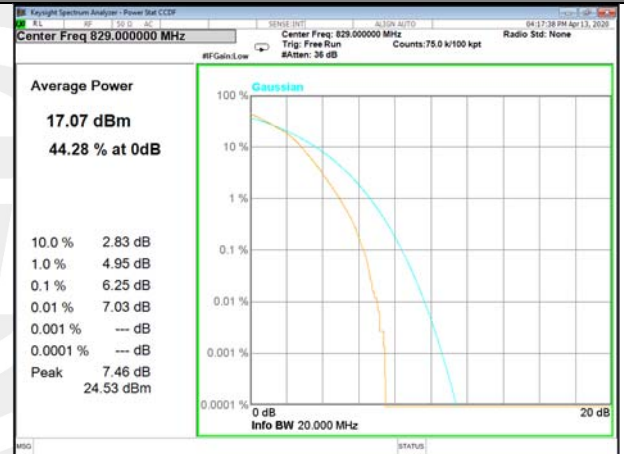

LTE\_FDD\_BAND-5

LTE\_FDD\_BAND-5

B5\_1\_QPSK\_Lower

B5\_50\_QPSK\_Lower

B5\_1\_Q16\_Lower

B5\_50\_Q16\_Lower

B5\_1\_QPSK\_Middle

B5\_50\_QPSK\_Middle