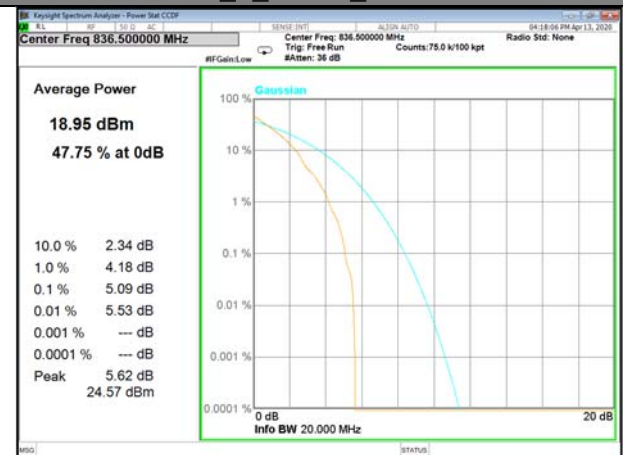

LTE\_FDD\_BAND-5

LTE\_FDD\_BAND-5

B5\_1\_QPSK\_Lower

B5\_50\_QPSK\_Lower

B5\_1\_Q16\_Lower

B5\_50\_Q16\_Lower

B5\_1\_QPSK\_Middle

B5\_50\_QPSK\_Middle