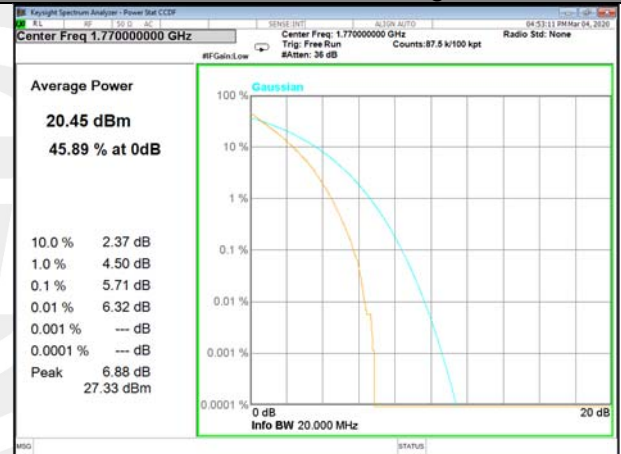

LTE\_FDD\_BAND-66

LTE\_FDD\_BAND-66

B66\_1\_Q16\_Middle

B66\_100\_Q16\_Middle

B66\_1\_QPSK\_High

B66\_100\_QPSK\_High

B66\_1\_Q16\_High

B66\_100\_Q16\_High