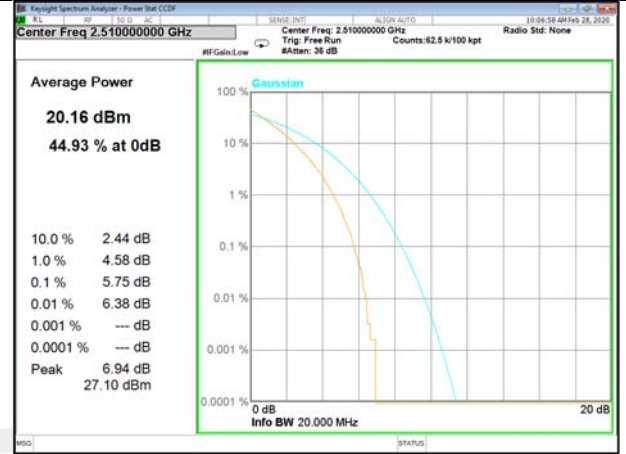

B7_100_QPSK_Lower_