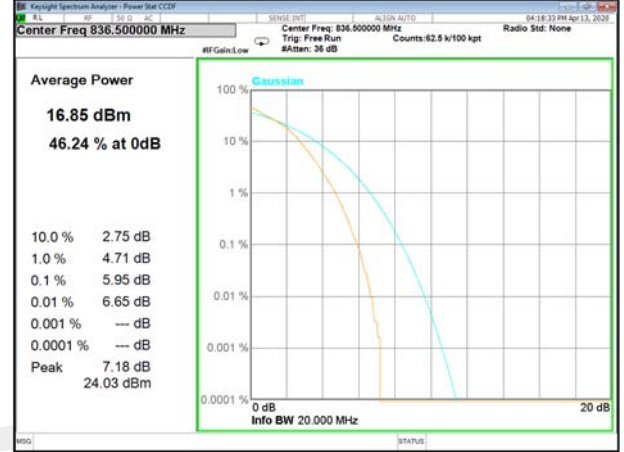

B5_50_Q16_Middle