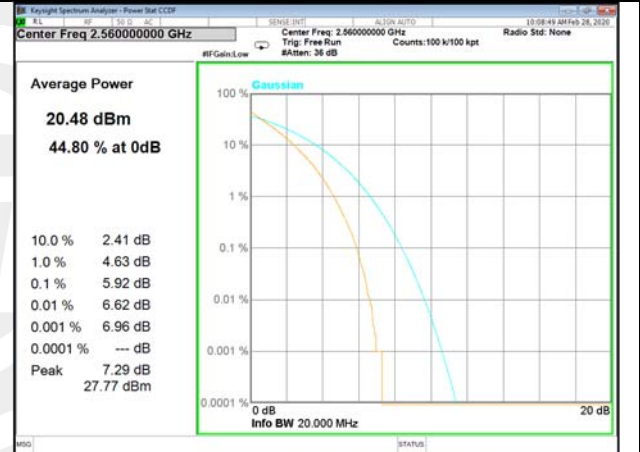

LTE\_FDD\_BAND-7

LTE\_FDD\_BAND-7

B7\_1\_Q16\_Middle\_

B7\_100\_Q16\_Middle\_

B7\_1\_QPSK\_High\_

B7\_100\_QPSK\_High\_

B7\_1\_Q16\_High\_

B7\_100\_Q16\_High\_