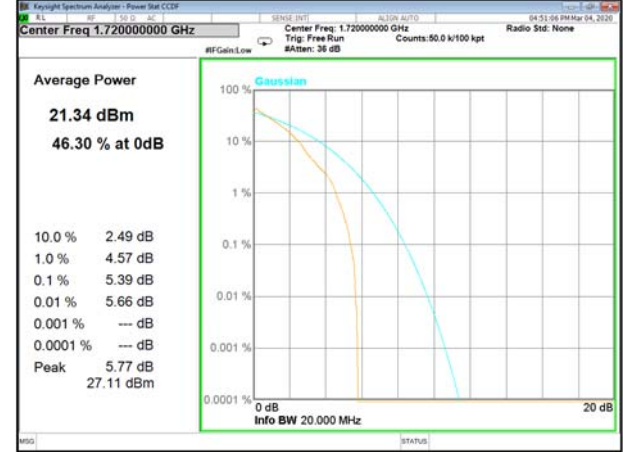

LTE_FDD_BAND-66

LTE_FDD_BAND-66

B66_1_QPSK_Lower