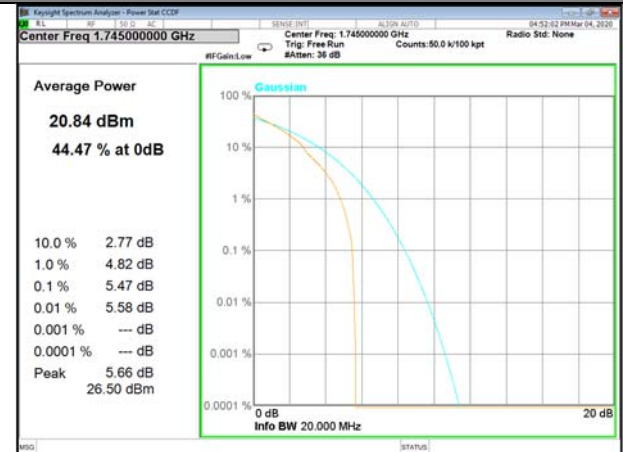

LTE\_FDD\_BAND-66

LTE\_FDD\_BAND-66

B66\_1\_QPSK\_Lower

B66\_100\_QPSK\_Lower

B66\_1\_Q16\_Lower

B66\_100\_Q16\_Lower

B66\_1\_QPSK\_Middle

B66\_100\_QPSK\_Middle