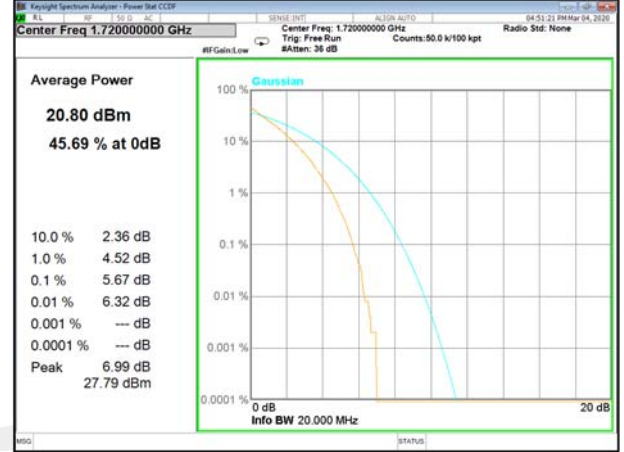

B66_100_QPSK_Lower