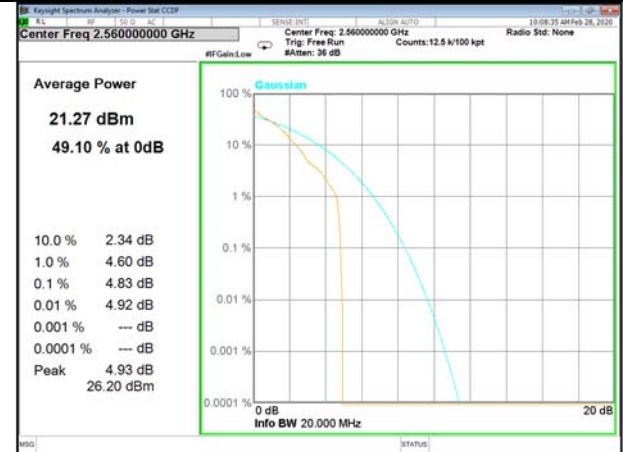

LTE\_FDD\_BAND-7

LTE\_FDD\_BAND-7

B7\_1\_Q16\_Middle\_

B7\_100\_Q16\_Middle\_

B7\_1\_QPSK\_High\_

B7\_100\_QPSK\_High\_

B7\_1\_Q16\_High\_

B7\_100\_Q16\_High\_