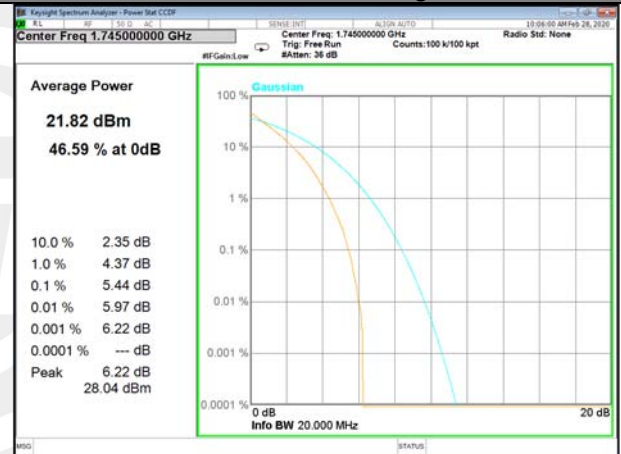

LTE\_FDD\_BAND-4

LTE\_FDD\_BAND-4

B4\_1\_Q16\_Middle\_

B4\_100\_Q16\_Middle\_

B4\_1\_QPSK\_High\_

B4\_100\_QPSK\_High\_

B4\_1\_Q16\_High\_

B4\_100\_Q16\_High\_