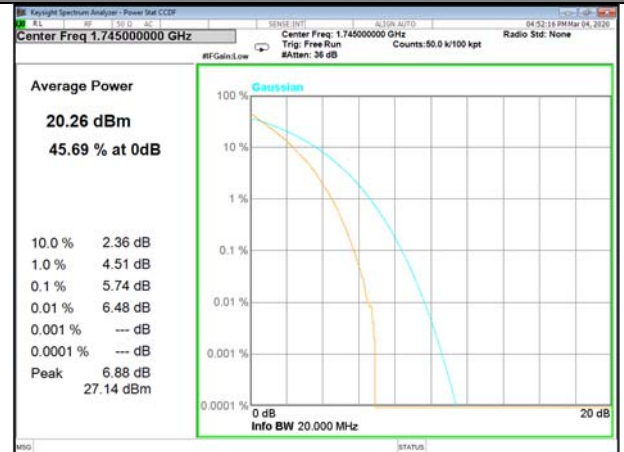

LTE\_FDD\_BAND-66

LTE\_FDD\_BAND-66

B66\_1\_QPSK\_Lower

B66\_100\_QPSK\_Lower

B66\_1\_Q16\_Lower

B66\_100\_Q16\_Lower

B66\_1\_QPSK\_Middle

B66\_100\_QPSK\_Middle