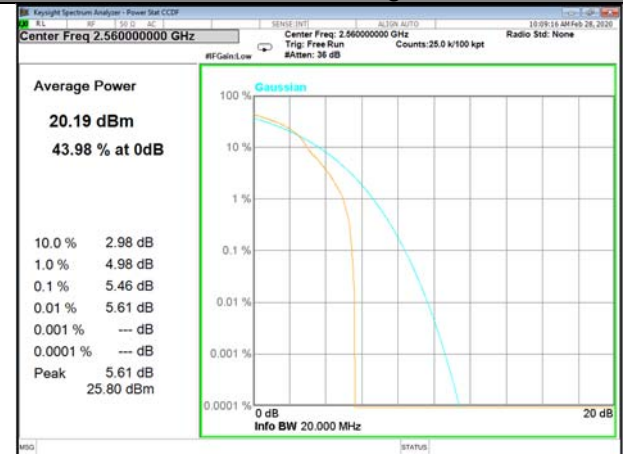

LTE\_FDD\_BAND-7

LTE\_FDD\_BAND-7

B7\_1\_Q16\_Middle\_

B7\_100\_Q16\_Middle\_

B7\_1\_QPSK\_High\_

B7\_100\_QPSK\_High\_

B7\_1\_Q16\_High\_

B7\_100\_Q16\_High\_