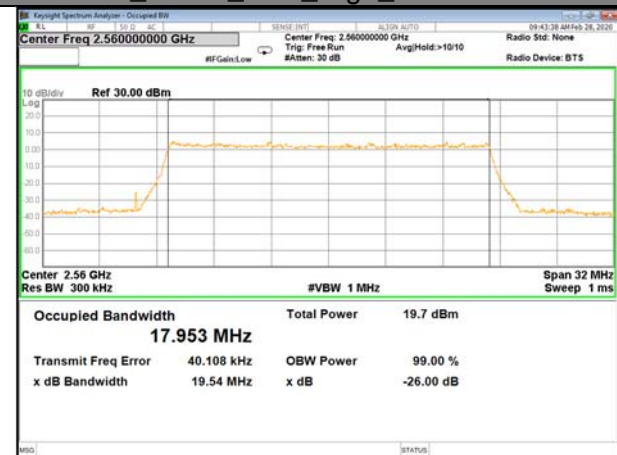

B7\_Q16\_15M\_High\_26BW-99%

LTE\_FDD\_BAND-7

LTE\_FDD\_BAND-7

B7\_QPSK\_20M\_Low\_26BW-99%

B7\_Q16\_20M\_Low\_26BW-99%

B7\_QPSK\_20M\_Mid\_26BW-99%

B7\_Q16\_20M\_Mid\_26BW-99%

B7\_QPSK\_20M\_High\_26BW-99%