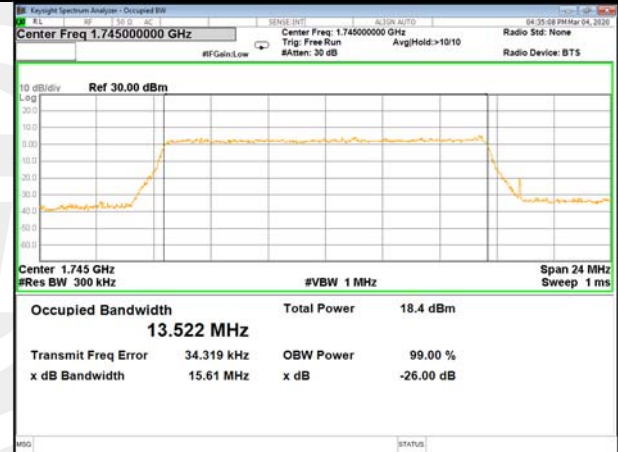

16QAM\_10M\_Higher\_(26BW and 99%)

LTE\_FDD\_BAND-66

LTE\_FDD\_BAND-66

QPSK\_15M\_Lower\_(26BW and 99%)

16QAM\_15M\_Lower\_(26BW and 99%)

QPSK\_15M\_Middle\_(26BW and 99%)

16QAM\_15M\_Middle\_(26BW and 99%)