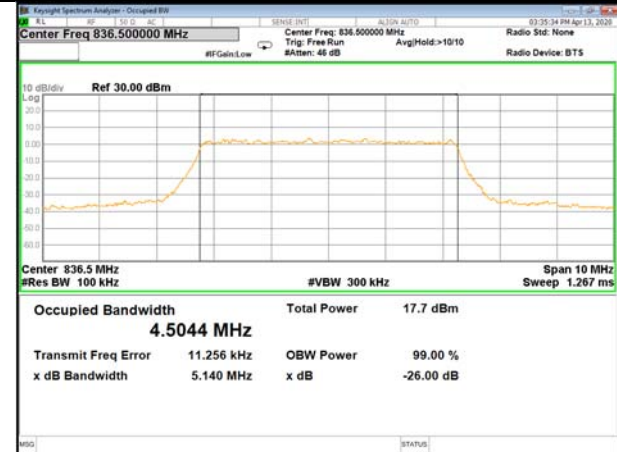

B5\_Q16\_3M\_High\_26BW-99%

LTE\_FDD\_BAND-5

LTE\_FDD\_BAND-5

B5\_QPSK\_5M\_Low\_26BW-99%

B5\_Q16\_5M\_Low\_26BW-99%

B5\_QPSK\_5M\_Mid\_26BW-99%

B5\_Q16\_5M\_Mid\_26BW-99%

B5\_QPSK\_5M\_High\_26BW-99%

B5\_Q16\_5M\_High\_26BW-99%

LTE\_FDD\_BAND-5

LTE\_FDD\_BAND-5

B5\_QPSK\_10M\_Low\_26BW-99%

B5\_Q16\_10M\_Low\_26BW-99%

B5\_QPSK\_10M\_Mid\_26BW-99%

B5\_Q16\_10M\_Mid\_26BW-99%

B5\_QPSK\_10M\_High\_26BW-99%