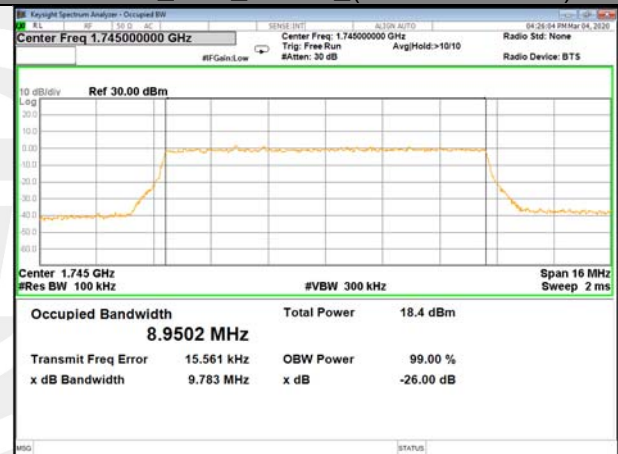

16QAM\_5M\_Higher\_(26BW and 99%)

LTE\_FDD\_BAND-66

LTE\_FDD\_BAND-66

QPSK\_10M\_Lower\_(26BW and 99%)

16QAM\_10M\_Lower\_(26BW and 99%)

QPSK\_10M\_Middle\_(26BW and 99%)

16QAM\_10M\_Middle\_(26BW and 99%)

QPSK\_10M\_Higher\_(26BW and 99%)