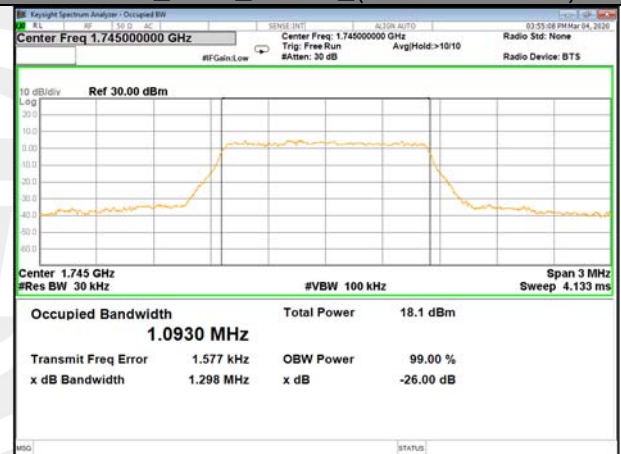

B7\_Q16\_20M\_High\_26BW-99%

LTE\_FDD\_BAND-66

LTE\_FDD\_BAND-66

QPSK\_1.4M\_Lower\_(26BW and 99%)

16QAM\_1.4M\_Lower\_(26BW and 99%)

QPSK\_1.4M\_Middle\_(26BW and 99%)

16QAM\_1.4M\_Middle\_(26BW and 99%)

QPSK\_1.4M\_Higher\_(26BW and 99%)