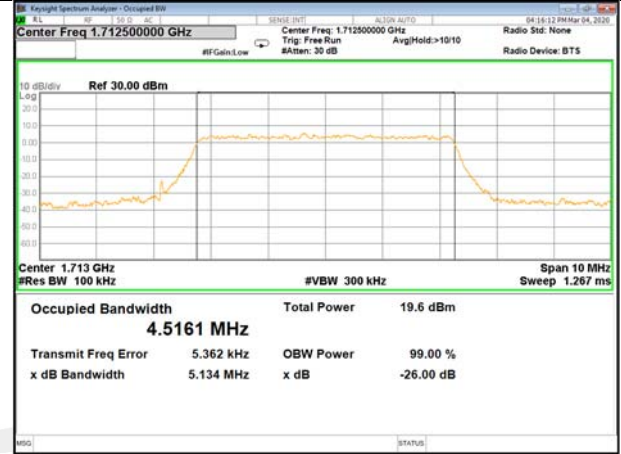

16QAM\_3M\_Higher\_(26BW and 99%)

LTE\_FDD\_BAND-66

LTE\_FDD\_BAND-66

QPSK\_5M\_Lower\_(26BW and 99%)

16QAM\_5M\_Lower\_(26BW and 99%)

QPSK\_5M\_Middle\_(26BW and 99%)

16QAM\_5M\_Middle\_(26BW and 99%)

QPSK\_5M\_Higher\_(26BW and 99%)