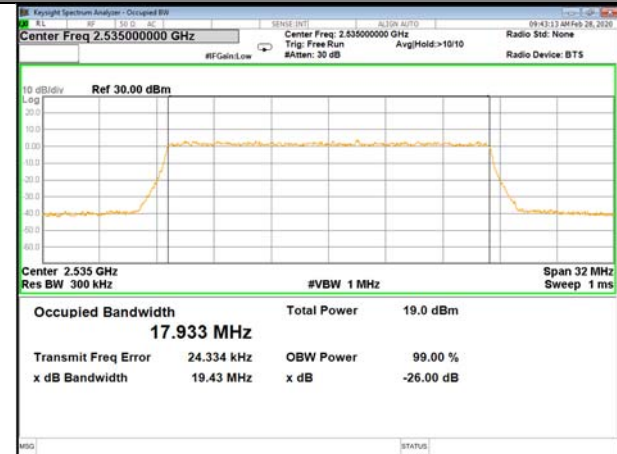

B7\_Q16\_15M\_High\_26BW-99%

LTE\_FDD\_BAND-7

LTE\_FDD\_BAND-7

B7\_QPSK\_20M\_Low\_26BW-99%

B7\_Q16\_20M\_Low\_26BW-99%

B7\_QPSK\_20M\_Mid\_26BW-99%

B7\_Q16\_20M\_Mid\_26BW-99%

B7\_QPSK\_20M\_High\_26BW-99%