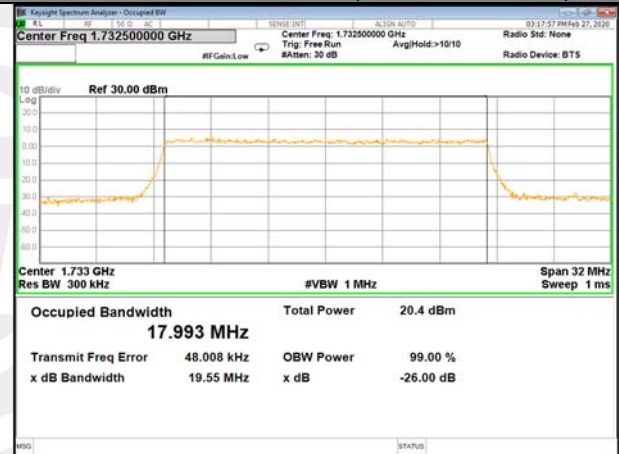

16QAM\_15M\_Higher\_(26BW and 99%)

LTE\_FDD\_BAND-4

LTE\_FDD\_BAND-4

QPSK\_20M\_Lower\_(26BW and 99%)

16QAM\_20M\_Lower\_(26BW and 99%)

QPSK\_20M\_Middle\_(26BW and 99%)

16QAM\_20M\_Middle\_(26BW and 99%)

QPSK\_20M\_Higher\_(26BW and 99%)

16QAM\_20M\_Higher\_(26BW and 99%)

LTE\_FDD\_BAND-5

LTE\_FDD\_BAND-5

B5\_QPSK\_1.4M\_Low\_26BW-99%

B5\_Q16\_1.4M\_Low\_26BW-99%

B5\_QPSK\_1.4M\_Mid\_26BW-99%

B5\_Q16\_1.4M\_Mid\_26BW-99%

B5\_QPSK\_1.4M\_High\_26BW-99%