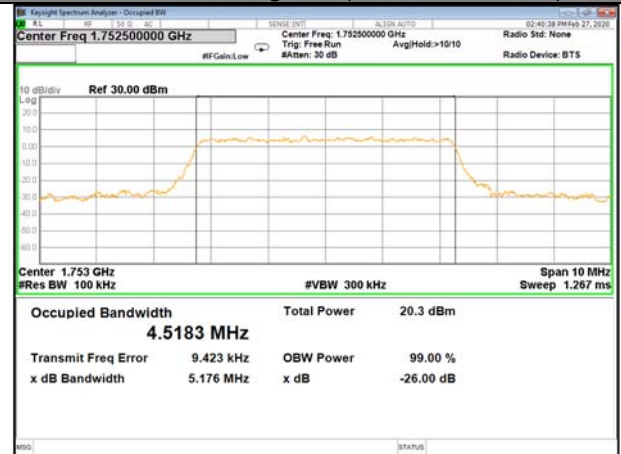

16QAM\_3M\_Higher\_(26BW and 99%)

LTE\_FDD\_BAND-4

LTE\_FDD\_BAND-4

QPSK\_5M\_Lower\_(26BW and 99%)

16QAM\_5M\_Lower\_(26BW and 99%)

QPSK\_5M\_Middle\_(26BW and 99%)

16QAM\_5M\_Middle\_(26BW and 99%)

QPSK\_5M\_Higher\_(26BW and 99%)

16QAM\_5M\_Higher\_(26BW and 99%)

LTE\_FDD\_BAND-4

LTE\_FDD\_BAND-4

QPSK\_10M\_Lower\_(26BW and 99%)

16QAM\_10M\_Lower\_(26BW and 99%)

QPSK\_10M\_Middle\_(26BW and 99%)

16QAM\_10M\_Middle\_(26BW and 99%)

QPSK\_10M\_Higher\_(26BW and 99%)