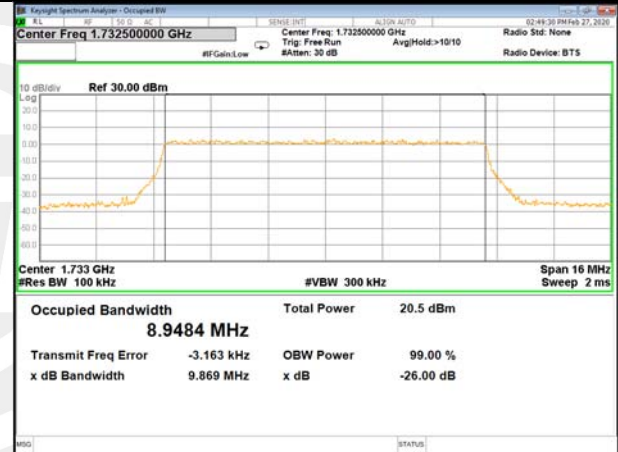

16QAM\_5M\_Higher\_(26BW and 99%)

LTE\_FDD\_BAND-4

LTE\_FDD\_BAND-4

QPSK\_10M\_Lower\_(26BW and 99%)

16QAM\_10M\_Lower\_(26BW and 99%)

QPSK\_10M\_Middle\_(26BW and 99%)

16QAM\_10M\_Middle\_(26BW and 99%)

QPSK\_10M\_Higher\_(26BW and 99%)