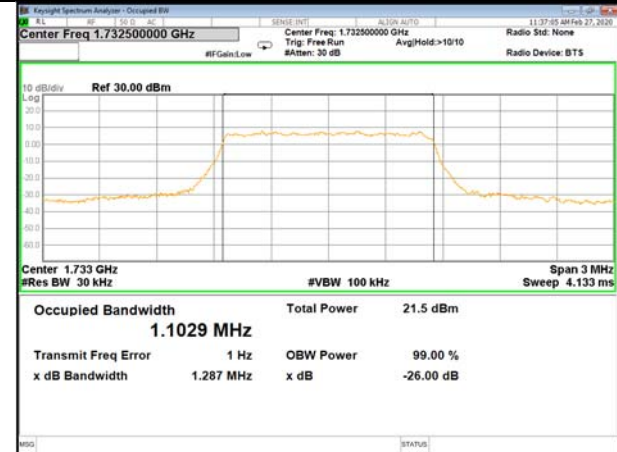

26BW and 99%  
LTE\_FDD\_BAND-4

LTE\_FDD\_BAND-4

QPSK\_1.4M\_Lower\_(26BW and 99%)

16QAM\_1.4M\_Lower\_(26BW and 99%)

QPSK\_1.4M\_Middle\_(26BW and 99%)

16QAM\_1.4M\_Middle\_(26BW and 99%)

QPSK\_1.4M\_Higher\_(26BW and 99%)

16QAM\_1.4M\_Higher\_(26BW and 99%)

LTE\_FDD\_BAND-4

LTE\_FDD\_BAND-4

QPSK\_3M\_Lower\_(26BW and 99%)

16QAM\_3M\_Lower\_(26BW and 99%)

QPSK\_3M\_Middle\_(26BW and 99%)

16QAM\_3M\_Middle\_(26BW and 99%)

QPSK\_3M\_Higher\_(26BW and 99%)