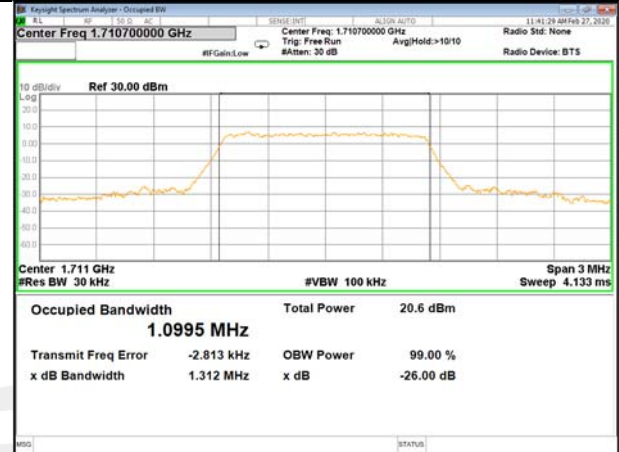

26BW and 99%  
LTE\_FDD\_BAND-4

LTE\_FDD\_BAND-4

QPSK\_1.4M\_Lower\_(26BW and 99%)

16QAM\_1.4M\_Lower\_(26BW and 99%)

QPSK\_1.4M\_Middle\_(26BW and 99%)

16QAM\_1.4M\_Middle\_(26BW and 99%)

QPSK\_1.4M\_Higher\_(26BW and 99%)