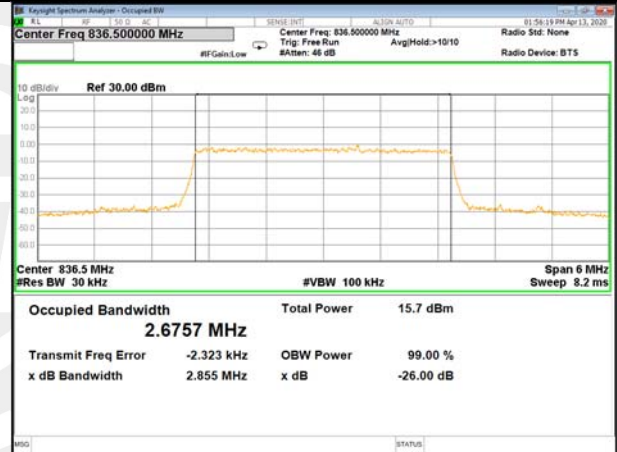

B5\_Q16\_1.4M\_High\_26BW-99%

LTE\_FDD\_BAND-5

LTE\_FDD\_BAND-5

B5\_QPSK\_3M\_Low\_26BW-99%

B5\_Q16\_3M\_Low\_26BW-99%

B5\_QPSK\_3M\_Mid\_26BW-99%

B5\_Q16\_3M\_Mid\_26BW-99%

B5\_QPSK\_3M\_High\_26BW-99%

B5\_Q16\_3M\_High\_26BW-99%

LTE\_FDD\_BAND-5

LTE\_FDD\_BAND-5

B5\_QPSK\_5M\_Low\_26BW-99%

B5\_Q16\_5M\_Low\_26BW-99%

B5\_QPSK\_5M\_Mid\_26BW-99%

B5\_Q16\_5M\_Mid\_26BW-99%

B5\_QPSK\_5M\_High\_26BW-99%