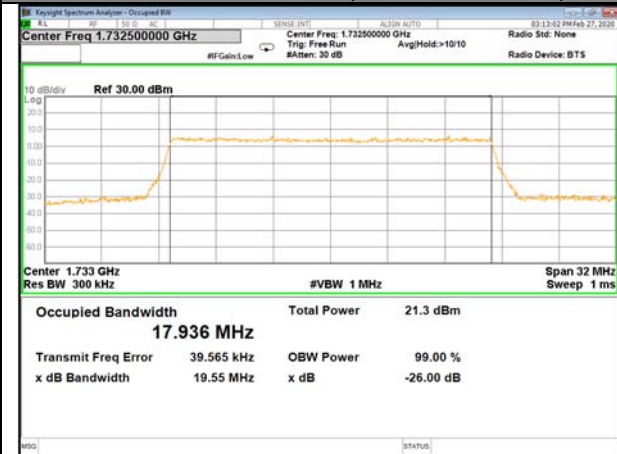

16QAM\_15M\_Higher\_(26BW and 99%)

LTE\_FDD\_BAND-4

LTE\_FDD\_BAND-4

QPSK\_20M\_Lower\_(26BW and 99%)

16QAM\_20M\_Lower\_(26BW and 99%)

QPSK\_20M\_Middle\_(26BW and 99%)

16QAM\_20M\_Middle\_(26BW and 99%)

QPSK\_20M\_Higher\_(26BW and 99%)

16QAM\_20M\_Higher\_(26BW and 99%)

LTE\_FDD\_BAND-5

LTE\_FDD\_BAND-5

B5\_QPSK\_1.4M\_Low\_26BW-99%

B5\_Q16\_1.4M\_Low\_26BW-99%

B5\_QPSK\_1.4M\_Mid\_26BW-99%

B5\_Q16\_1.4M\_Mid\_26BW-99%

B5\_QPSK\_1.4M\_High\_26BW-99%