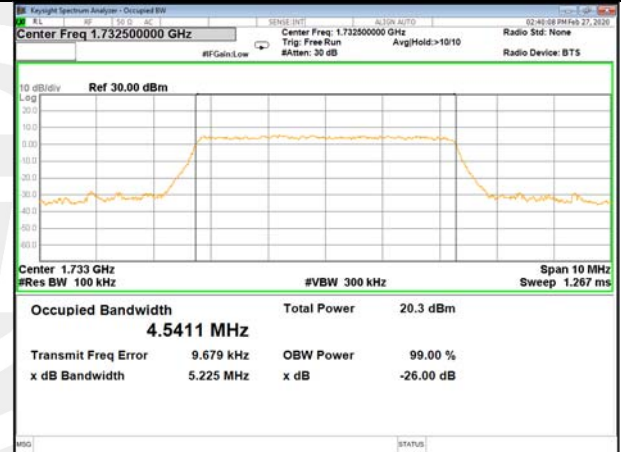

16QAM\_3M\_Higher\_(26BW and 99%)

LTE\_FDD\_BAND-4

LTE\_FDD\_BAND-4

QPSK\_5M\_Lower\_(26BW and 99%)

16QAM\_5M\_Lower\_(26BW and 99%)

QPSK\_5M\_Middle\_(26BW and 99%)

16QAM\_5M\_Middle\_(26BW and 99%)

QPSK\_5M\_Higher\_(26BW and 99%)