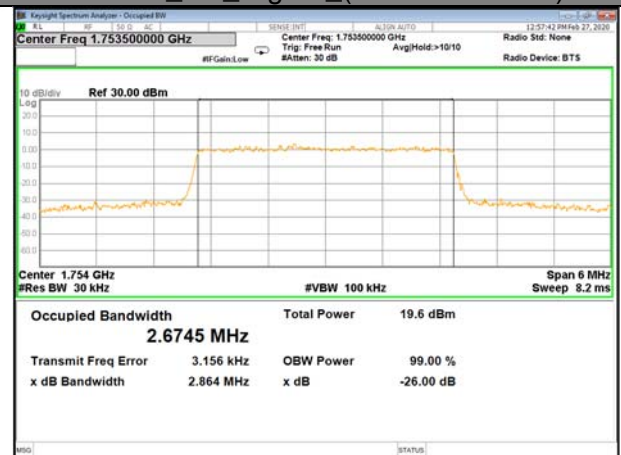

16QAM\_1.4M\_Higher\_(26BW and 99%)

LTE\_FDD\_BAND-4

LTE\_FDD\_BAND-4

QPSK\_3M\_Lower\_(26BW and 99%)

16QAM\_3M\_Lower\_(26BW and 99%)

QPSK\_3M\_Middle\_(26BW and 99%)

16QAM\_3M\_Middle\_(26BW and 99%)

QPSK\_3M\_Higher\_(26BW and 99%)

16QAM\_3M\_Higher\_(26BW and 99%)

LTE\_FDD\_BAND-4

LTE\_FDD\_BAND-4

QPSK\_5M\_Lower\_(26BW and 99%)

16QAM\_5M\_Lower\_(26BW and 99%)

QPSK\_5M\_Middle\_(26BW and 99%)

16QAM\_5M\_Middle\_(26BW and 99%)

QPSK\_5M\_Higher\_(26BW and 99%)