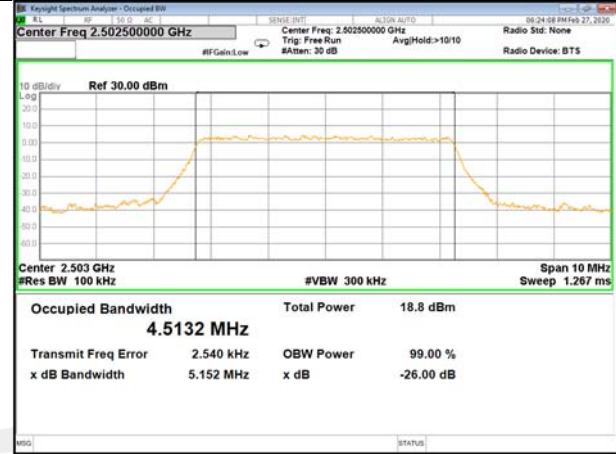

B5\_Q16\_10M\_High\_26BW-99%

LTE\_FDD\_BAND-7

LTE\_FDD\_BAND-7

B7\_QPSK\_5M\_Low\_26BW-99%

B7\_Q16\_5M\_Low\_26BW-99%

B7\_QPSK\_5M\_Mid\_26BW-99%

B7\_Q16\_5M\_Mid\_26BW-99%

B7\_QPSK\_5M\_High\_26BW-99%

B7\_Q16\_5M\_High\_26BW-99%

LTE\_FDD\_BAND-7

LTE\_FDD\_BAND-7

B7\_QPSK\_10M\_Low\_26BW-99%

B7\_Q16\_10M\_Low\_26BW-99%

B7\_QPSK\_10M\_Mid\_26BW-99%

B7\_Q16\_10M\_Mid\_26BW-99%

B7\_QPSK\_10M\_High\_26BW-99%