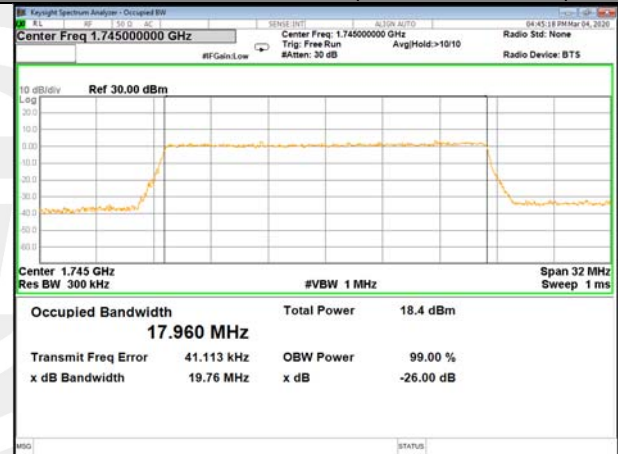

QPSK\_15M\_Higher\_(26BW and 99%)

16QAM\_15M\_Higher\_(26BW and 99%)

LTE\_FDD\_BAND-66

LTE\_FDD\_BAND-66

QPSK\_20M\_Lower\_(26BW and 99%)

16QAM\_20M\_Lower\_(26BW and 99%)

QPSK\_20M\_Middle\_(26BW and 99%)

16QAM\_20M\_Middle\_(26BW and 99%)