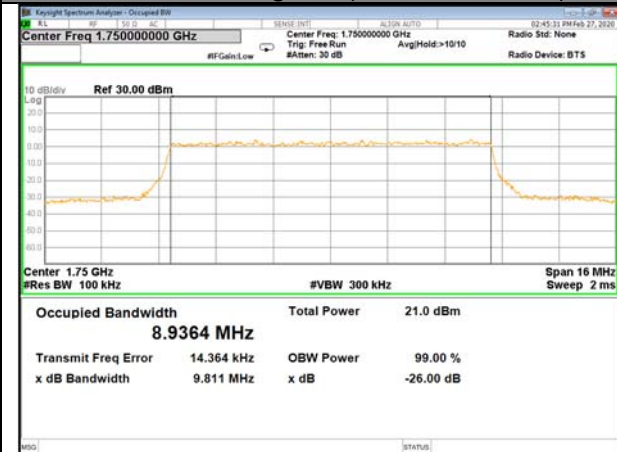

16QAM\_5M\_Higher\_(26BW and 99%)

LTE\_FDD\_BAND-4

LTE\_FDD\_BAND-4

QPSK\_10M\_Lower\_(26BW and 99%)

16QAM\_10M\_Lower\_(26BW and 99%)

QPSK\_10M\_Middle\_(26BW and 99%)

16QAM\_10M\_Middle\_(26BW and 99%)

QPSK\_10M\_Higher\_(26BW and 99%)

16QAM\_10M\_Higher\_(26BW and 99%)

LTE\_FDD\_BAND-4

LTE\_FDD\_BAND-4

QPSK\_15M\_Lower\_(26BW and 99%)

16QAM\_15M\_Lower\_(26BW and 99%)

QPSK\_15M\_Middle\_(26BW and 99%)

16QAM\_15M\_Middle\_(26BW and 99%)

QPSK\_15M\_Higher\_(26BW and 99%)