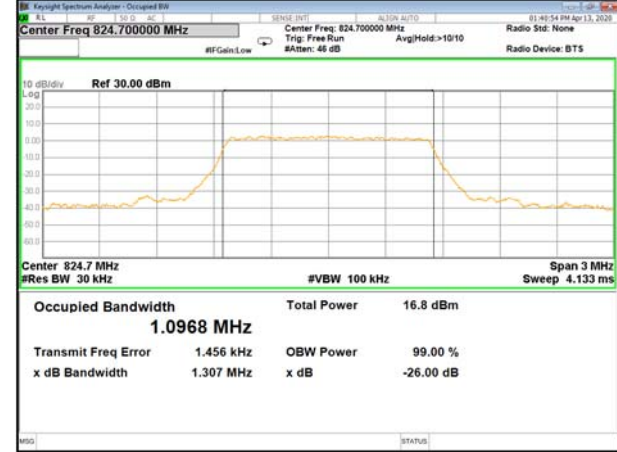

16QAM\_20M\_Higher\_(26BW and 99%)

LTE\_FDD\_BAND-5

LTE\_FDD\_BAND-5

B5\_QPSK\_1.4M\_Low\_26BW-99%

B5\_Q16\_1.4M\_Low\_26BW-99%

B5\_QPSK\_1.4M\_Mid\_26BW-99%

B5\_Q16\_1.4M\_Mid\_26BW-99%

B5\_QPSK\_1.4M\_High\_26BW-99%

B5\_Q16\_1.4M\_High\_26BW-99%

LTE\_FDD\_BAND-5

LTE\_FDD\_BAND-5

B5\_QPSK\_3M\_Low\_26BW-99%

B5\_Q16\_3M\_Low\_26BW-99%

B5\_QPSK\_3M\_Mid\_26BW-99%

B5\_Q16\_3M\_Mid\_26BW-99%

B5\_QPSK\_3M\_High\_26BW-99%