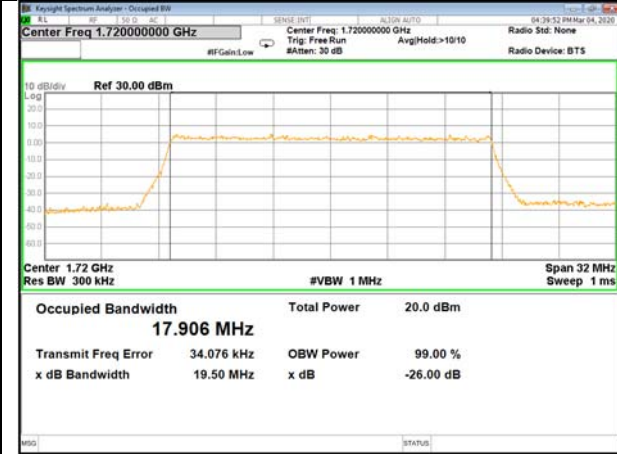

QPSK\_15M\_Higher\_(26BW and 99%)

16QAM\_15M\_Higher\_(26BW and 99%)

LTE\_FDD\_BAND-66

LTE\_FDD\_BAND-66

QPSK\_20M\_Lower\_(26BW and 99%)

16QAM\_20M\_Lower\_(26BW and 99%)

QPSK\_20M\_Middle\_(26BW and 99%)

16QAM\_20M\_Middle\_(26BW and 99%)