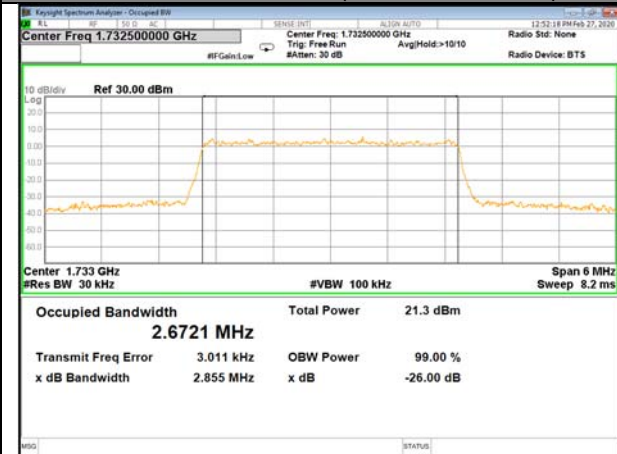

16QAM\_1.4M\_Higher\_(26BW and 99%)

LTE\_FDD\_BAND-4

LTE\_FDD\_BAND-4

QPSK\_3M\_Lower\_(26BW and 99%)

16QAM\_3M\_Lower\_(26BW and 99%)

QPSK\_3M\_Middle\_(26BW and 99%)

16QAM\_3M\_Middle\_(26BW and 99%)

QPSK\_3M\_Higher\_(26BW and 99%)