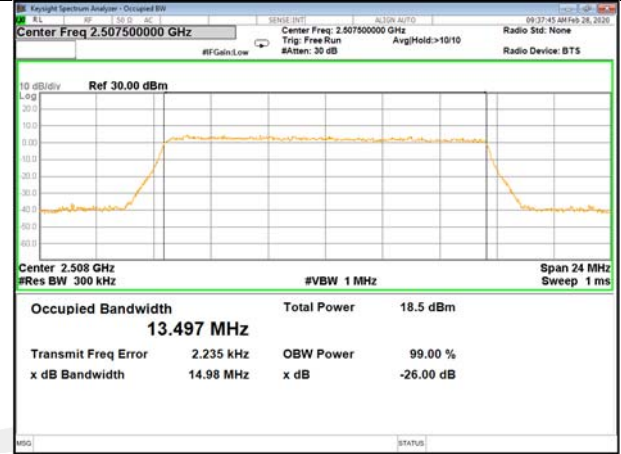

B7\_Q16\_10M\_High\_26BW-99%

LTE\_FDD\_BAND-7

LTE\_FDD\_BAND-7

B7\_QPSK\_15M\_Low\_26BW-99%

B7\_Q16\_15M\_Low\_26BW-99%

B7\_QPSK\_15M\_Mid\_26BW-99%

B7\_Q16\_15M\_Mid\_26BW-99%

B7\_QPSK\_15M\_High\_26BW-99%