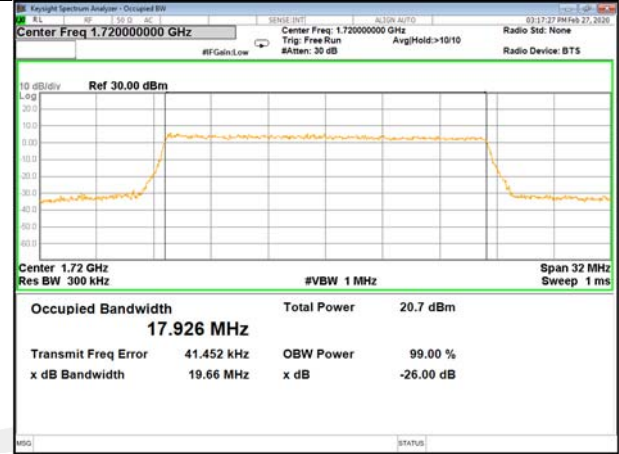

16QAM\_15M\_Higher\_(26BW and 99%)

LTE\_FDD\_BAND-4

LTE\_FDD\_BAND-4

QPSK\_20M\_Lower\_(26BW and 99%)

16QAM\_20M\_Lower\_(26BW and 99%)

QPSK\_20M\_Middle\_(26BW and 99%)

16QAM\_20M\_Middle\_(26BW and 99%)

QPSK\_20M\_Higher\_(26BW and 99%)

16QAM\_20M\_Higher\_(26BW and 99%)

LTE\_FDD\_BAND-5

LTE\_FDD\_BAND-5

B5\_QPSK\_1.4M\_Low\_26BW-99%

B5\_Q16\_1.4M\_Low\_26BW-99%

B5\_QPSK\_1.4M\_Mid\_26BW-99%

B5\_Q16\_1.4M\_Mid\_26BW-99%

B5\_QPSK\_1.4M\_High\_26BW-99%