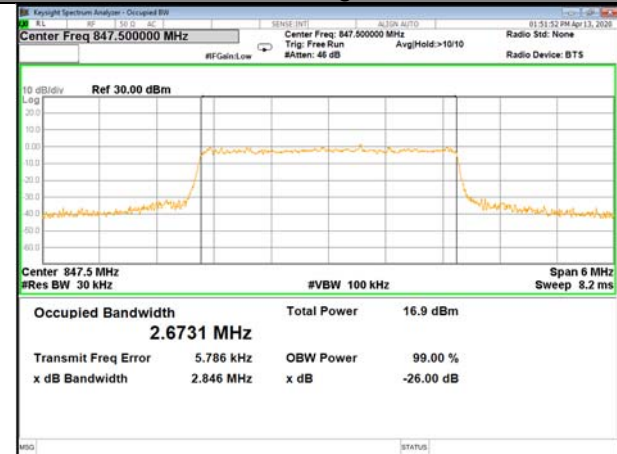

16QAM\_20M\_Higher\_(26BW and 99%)

LTE\_FDD\_BAND-5

LTE\_FDD\_BAND-5

B5\_QPSK\_1.4M\_Low\_26BW-99%

B5\_Q16\_1.4M\_Low\_26BW-99%

B5\_QPSK\_1.4M\_Mid\_26BW-99%

B5\_Q16\_1.4M\_Mid\_26BW-99%

B5\_QPSK\_1.4M\_High\_26BW-99%

B5\_Q16\_1.4M\_High\_26BW-99%

LTE\_FDD\_BAND-5

LTE\_FDD\_BAND-5

B5\_QPSK\_3M\_Low\_26BW-99%

B5\_Q16\_3M\_Low\_26BW-99%

B5\_QPSK\_3M\_Mid\_26BW-99%

B5\_Q16\_3M\_Mid\_26BW-99%

B5\_QPSK\_3M\_High\_26BW-99%

B5\_Q16\_3M\_High\_26BW-99%

LTE\_FDD\_BAND-5

LTE\_FDD\_BAND-5

B5\_QPSK\_5M\_Low\_26BW-99%

B5\_Q16\_5M\_Low\_26BW-99%

B5\_QPSK\_5M\_Mid\_26BW-99%

B5\_Q16\_5M\_Mid\_26BW-99%

B5\_QPSK\_5M\_High\_26BW-99%