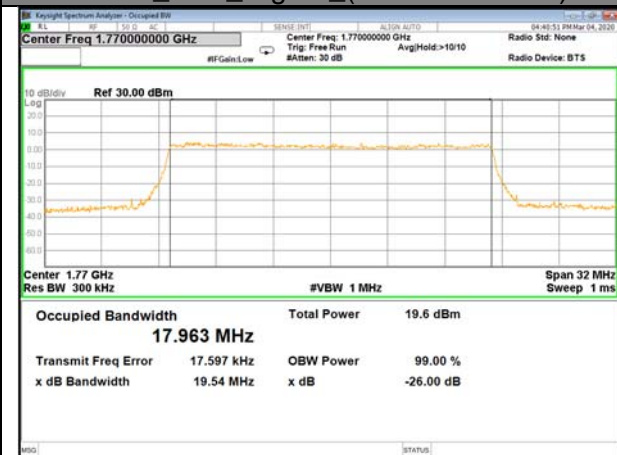

QPSK_20M_Higher_(26BW and 99%)