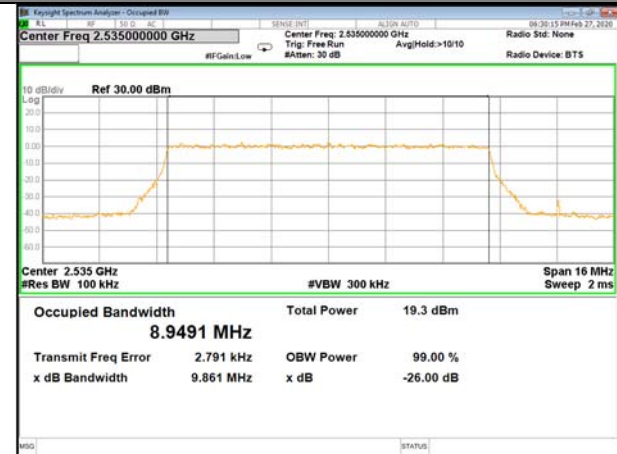

B7\_Q16\_5M\_High\_26BW-99%

LTE\_FDD\_BAND-7

LTE\_FDD\_BAND-7

B7\_QPSK\_10M\_Low\_26BW-99%

B7\_Q16\_10M\_Low\_26BW-99%

B7\_QPSK\_10M\_Mid\_26BW-99%

B7\_Q16\_10M\_Mid\_26BW-99%

B7\_QPSK\_10M\_High\_26BW-99%