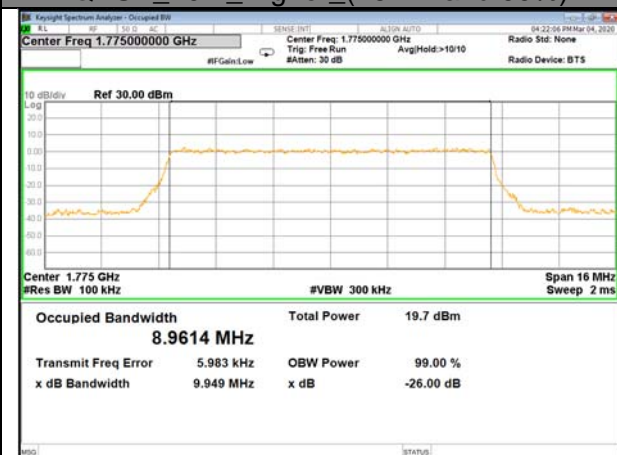

16QAM\_5M\_Higher\_(26BW and 99%)

LTE\_FDD\_BAND-66

LTE\_FDD\_BAND-66

QPSK\_10M\_Lower\_(26BW and 99%)

16QAM\_10M\_Lower\_(26BW and 99%)

QPSK\_10M\_Middle\_(26BW and 99%)

16QAM\_10M\_Middle\_(26BW and 99%)

QPSK\_10M\_Higher\_(26BW and 99%)