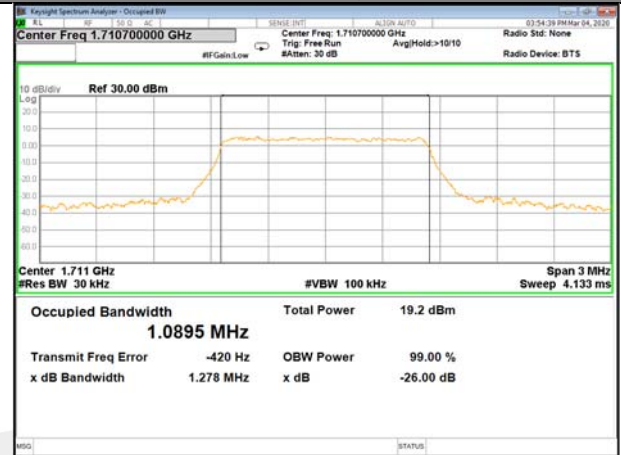

B7\_Q16\_20M\_High\_26BW-99%

LTE\_FDD\_BAND-66

LTE\_FDD\_BAND-66

QPSK\_1.4M\_Lower\_(26BW and 99%)

16QAM\_1.4M\_Lower\_(26BW and 99%)

QPSK\_1.4M\_Middle\_(26BW and 99%)

16QAM\_1.4M\_Middle\_(26BW and 99%)

QPSK\_1.4M\_Higher\_(26BW and 99%)