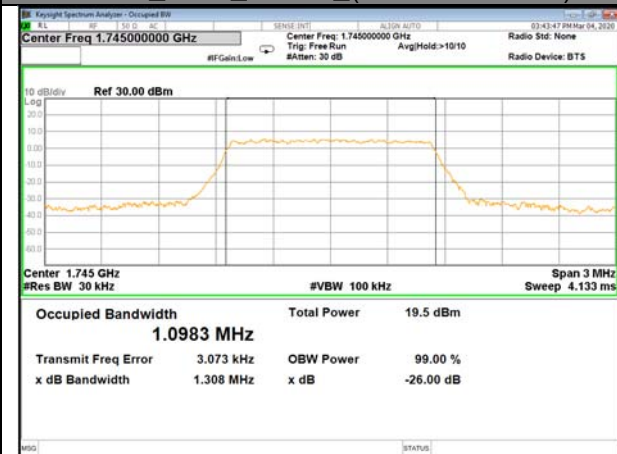

B7\_Q16\_20M\_High\_26BW-99%

LTE\_FDD\_BAND-66

LTE\_FDD\_BAND-66

QPSK\_1.4M\_Lower\_(26BW and 99%)

16QAM\_1.4M\_Lower\_(26BW and 99%)

QPSK\_1.4M\_Middle\_(26BW and 99%)

16QAM\_1.4M\_Middle\_(26BW and 99%)

QPSK\_1.4M\_Higher\_(26BW and 99%)