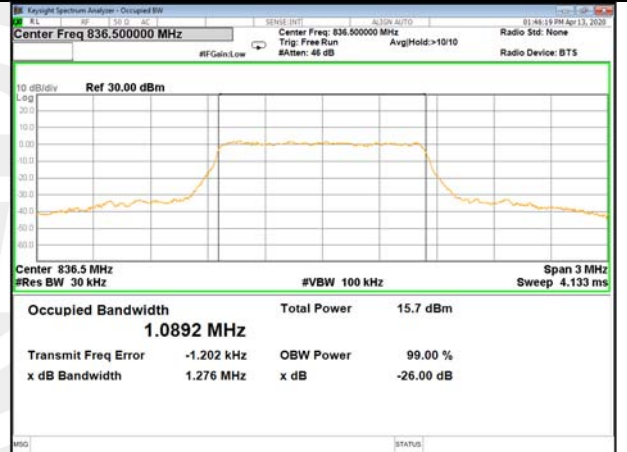

16QAM\_20M\_Higher\_(26BW and 99%)

LTE\_FDD\_BAND-5

LTE\_FDD\_BAND-5

B5\_QPSK\_1.4M\_Low\_26BW-99%

B5\_Q16\_1.4M\_Low\_26BW-99%

B5\_QPSK\_1.4M\_Mid\_26BW-99%

B5\_Q16\_1.4M\_Mid\_26BW-99%

B5\_QPSK\_1.4M\_High\_26BW-99%

B5\_Q16\_1.4M\_High\_26BW-99%

LTE\_FDD\_BAND-5

LTE\_FDD\_BAND-5

B5\_QPSK\_3M\_Low\_26BW-99%

B5\_Q16\_3M\_Low\_26BW-99%

B5\_QPSK\_3M\_Mid\_26BW-99%

B5\_Q16\_3M\_Mid\_26BW-99%

B5\_QPSK\_3M\_High\_26BW-99%