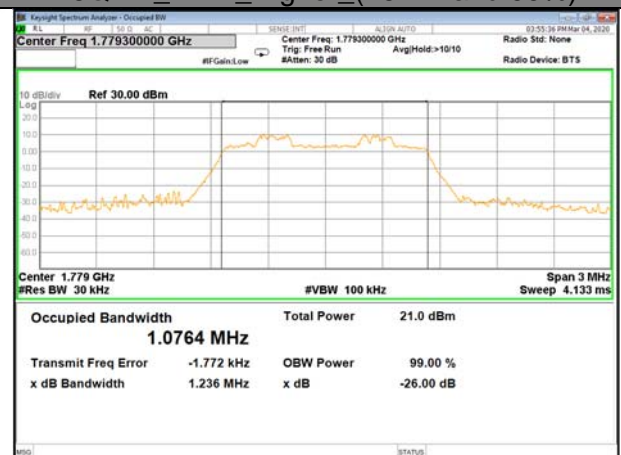

16QAM_1.4M_Higher_(26BW and 99%)