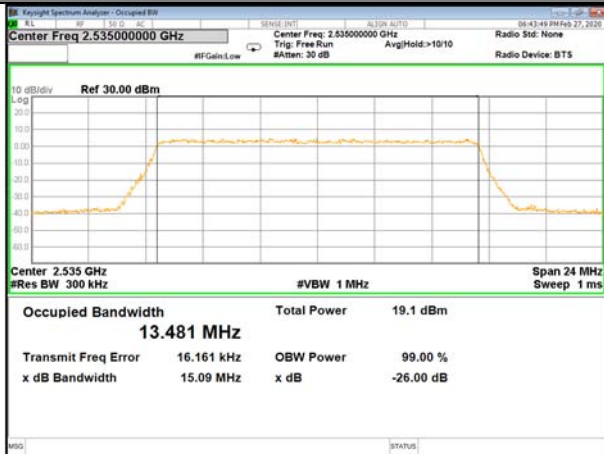

B7\_Q16\_10M\_High\_26BW-99%

LTE\_FDD\_BAND-7

LTE\_FDD\_BAND-7

B7\_QPSK\_15M\_Low\_26BW-99%

B7\_Q16\_15M\_Low\_26BW-99%

B7\_QPSK\_15M\_Mid\_26BW-99%

B7\_Q16\_15M\_Mid\_26BW-99%

B7\_QPSK\_15M\_High\_26BW-99%