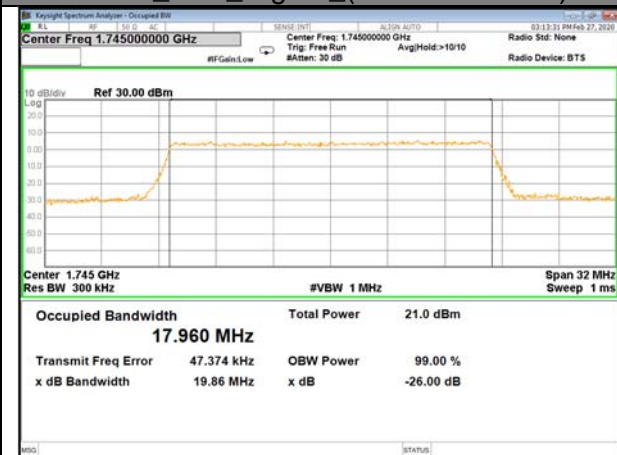

16QAM\_15M\_Higher\_(26BW and 99%)

LTE\_FDD\_BAND-4

LTE\_FDD\_BAND-4

QPSK\_20M\_Lower\_(26BW and 99%)

16QAM\_20M\_Lower\_(26BW and 99%)

QPSK\_20M\_Middle\_(26BW and 99%)

16QAM\_20M\_Middle\_(26BW and 99%)

QPSK\_20M\_Higher\_(26BW and 99%)

16QAM\_20M\_Higher\_(26BW and 99%)

LTE\_FDD\_BAND-5

LTE\_FDD\_BAND-5

B5\_QPSK\_1.4M\_Low\_26BW-99%

B5\_Q16\_1.4M\_Low\_26BW-99%

B5\_QPSK\_1.4M\_Mid\_26BW-99%

B5\_Q16\_1.4M\_Mid\_26BW-99%

B5\_QPSK\_1.4M\_High\_26BW-99%