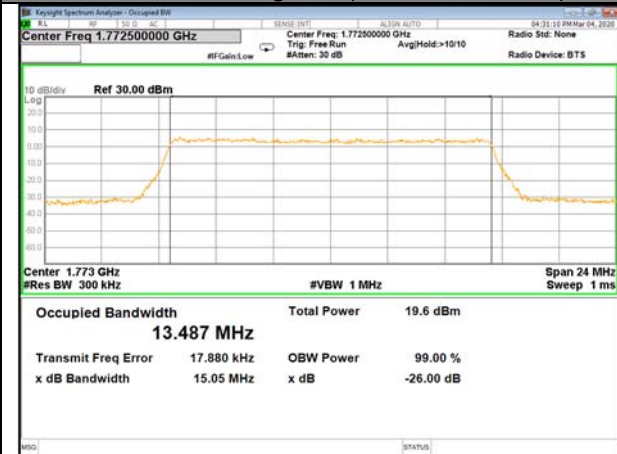

QPSK_15M_Higher_(26BW and 99%)