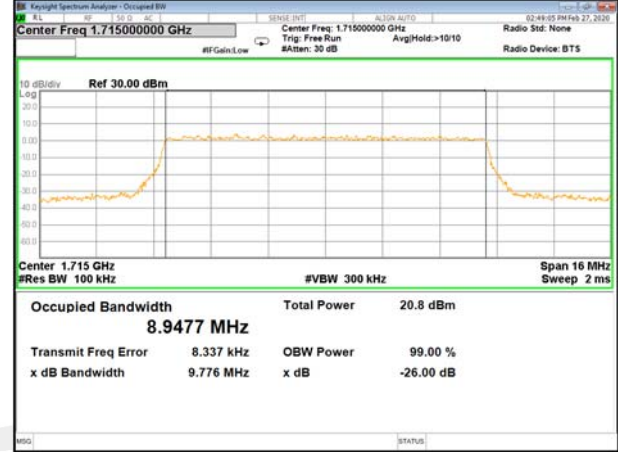

16QAM\_5M\_Higher\_(26BW and 99%)

LTE\_FDD\_BAND-4

LTE\_FDD\_BAND-4

QPSK\_10M\_Lower\_(26BW and 99%)

16QAM\_10M\_Lower\_(26BW and 99%)

QPSK\_10M\_Middle\_(26BW and 99%)

16QAM\_10M\_Middle\_(26BW and 99%)

QPSK\_10M\_Higher\_(26BW and 99%)

16QAM\_10M\_Higher\_(26BW and 99%)

LTE\_FDD\_BAND-4

LTE\_FDD\_BAND-4

QPSK\_15M\_Lower\_(26BW and 99%)

16QAM\_15M\_Lower\_(26BW and 99%)

QPSK\_15M\_Middle\_(26BW and 99%)

16QAM\_15M\_Middle\_(26BW and 99%)

QPSK\_15M\_Higher\_(26BW and 99%)