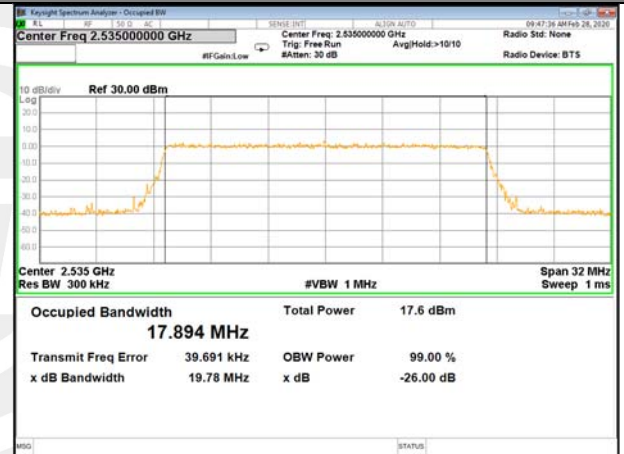

B7\_Q16\_15M\_High\_26BW-99%

LTE\_FDD\_BAND-7

LTE\_FDD\_BAND-7

B7\_QPSK\_20M\_Low\_26BW-99%

B7\_Q16\_20M\_Low\_26BW-99%

B7\_QPSK\_20M\_Mid\_26BW-99%

B7\_Q16\_20M\_Mid\_26BW-99%

B7\_QPSK\_20M\_High\_26BW-99%