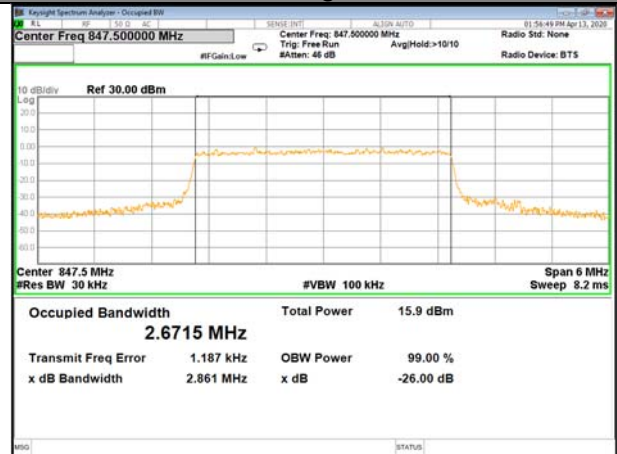

16QAM\_20M\_Higher\_(26BW and 99%)

LTE\_FDD\_BAND-5

LTE\_FDD\_BAND-5

B5\_QPSK\_1.4M\_Low\_26BW-99%

B5\_Q16\_1.4M\_Low\_26BW-99%

B5\_QPSK\_1.4M\_Mid\_26BW-99%

B5\_Q16\_1.4M\_Mid\_26BW-99%

B5\_QPSK\_1.4M\_High\_26BW-99%

B5\_Q16\_1.4M\_High\_26BW-99%

LTE\_FDD\_BAND-5

LTE\_FDD\_BAND-5

B5\_QPSK\_3M\_Low\_26BW-99%

B5\_Q16\_3M\_Low\_26BW-99%

B5\_QPSK\_3M\_Mid\_26BW-99%

B5\_Q16\_3M\_Mid\_26BW-99%

B5\_QPSK\_3M\_High\_26BW-99%

B5\_Q16\_3M\_High\_26BW-99%

LTE\_FDD\_BAND-5

LTE\_FDD\_BAND-5

B5\_QPSK\_5M\_Low\_26BW-99%

B5\_Q16\_5M\_Low\_26BW-99%

B5\_QPSK\_5M\_Mid\_26BW-99%

B5\_Q16\_5M\_Mid\_26BW-99%

B5\_QPSK\_5M\_High\_26BW-99%