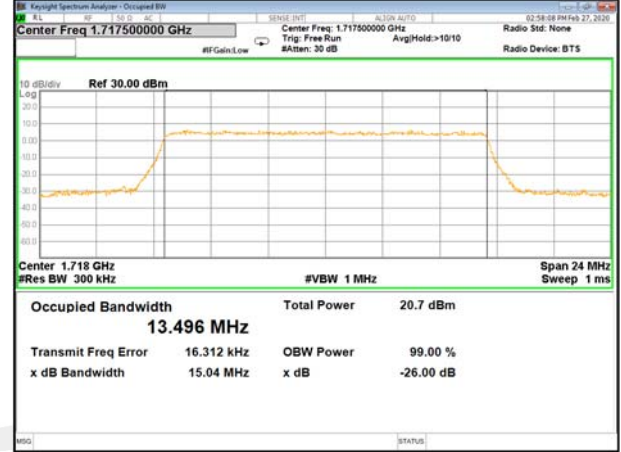

16QAM\_10M\_Higher\_(26BW and 99%)

LTE\_FDD\_BAND-4

LTE\_FDD\_BAND-4

QPSK\_15M\_Lower\_(26BW and 99%)

16QAM\_15M\_Lower\_(26BW and 99%)

QPSK\_15M\_Middle\_(26BW and 99%)

16QAM\_15M\_Middle\_(26BW and 99%)

QPSK\_15M\_Higher\_(26BW and 99%)

16QAM\_15M\_Higher\_(26BW and 99%)

LTE\_FDD\_BAND-4

LTE\_FDD\_BAND-4

QPSK\_20M\_Lower\_(26BW and 99%)

16QAM\_20M\_Lower\_(26BW and 99%)

QPSK\_20M\_Middle\_(26BW and 99%)

16QAM\_20M\_Middle\_(26BW and 99%)

QPSK\_20M\_Higher\_(26BW and 99%)