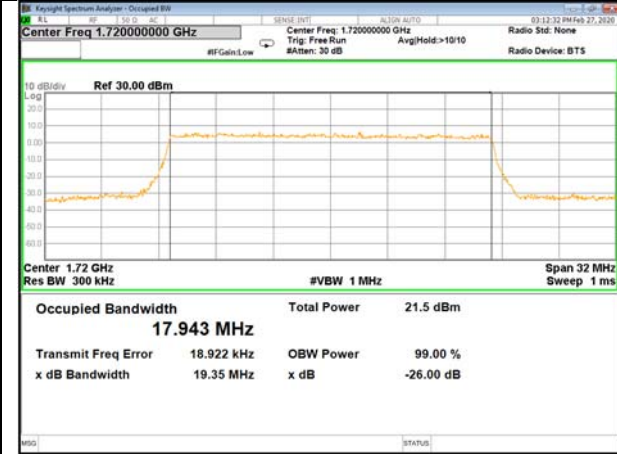

16QAM\_15M\_Higher\_(26BW and 99%)

LTE\_FDD\_BAND-4

LTE\_FDD\_BAND-4

QPSK\_20M\_Lower\_(26BW and 99%)

16QAM\_20M\_Lower\_(26BW and 99%)

QPSK\_20M\_Middle\_(26BW and 99%)

16QAM\_20M\_Middle\_(26BW and 99%)

QPSK\_20M\_Higher\_(26BW and 99%)

16QAM\_20M\_Higher\_(26BW and 99%)

LTE\_FDD\_BAND-5

LTE\_FDD\_BAND-5

B5\_QPSK\_1.4M\_Low\_26BW-99%

B5\_Q16\_1.4M\_Low\_26BW-99%

B5\_QPSK\_1.4M\_Mid\_26BW-99%

B5\_Q16\_1.4M\_Mid\_26BW-99%

B5\_QPSK\_1.4M\_High\_26BW-99%