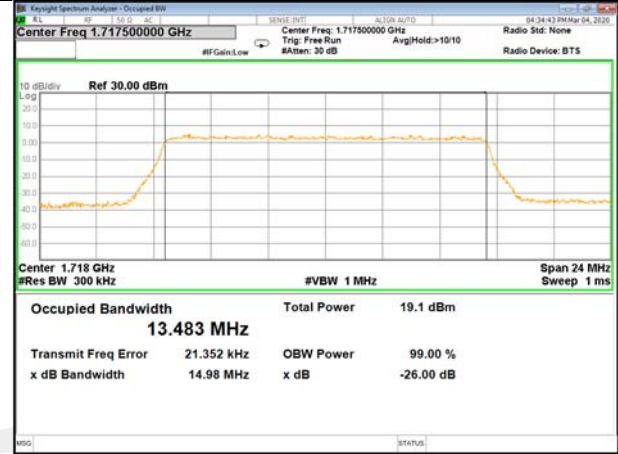

16QAM\_10M\_Higher\_(26BW and 99%)

LTE\_FDD\_BAND-66

LTE\_FDD\_BAND-66

QPSK\_15M\_Lower\_(26BW and 99%)

16QAM\_15M\_Lower\_(26BW and 99%)

QPSK\_15M\_Middle\_(26BW and 99%)

16QAM\_15M\_Middle\_(26BW and 99%)