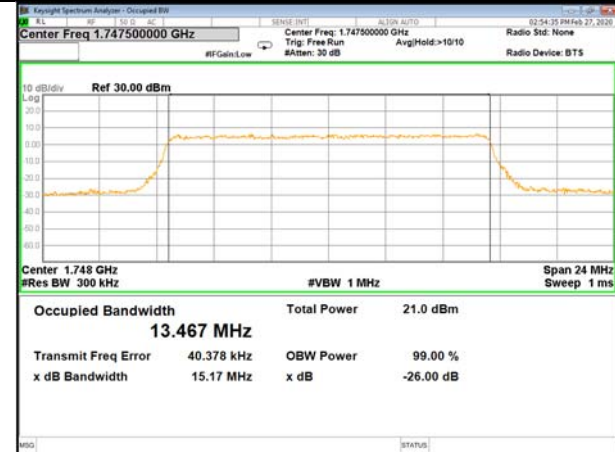

16QAM\_10M\_Higher\_(26BW and 99%)

LTE\_FDD\_BAND-4

LTE\_FDD\_BAND-4

QPSK\_15M\_Lower\_(26BW and 99%)

16QAM\_15M\_Lower\_(26BW and 99%)

QPSK\_15M\_Middle\_(26BW and 99%)

16QAM\_15M\_Middle\_(26BW and 99%)

QPSK\_15M\_Higher\_(26BW and 99%)

16QAM\_15M\_Higher\_(26BW and 99%)

LTE\_FDD\_BAND-4

LTE\_FDD\_BAND-4

QPSK\_20M\_Lower\_(26BW and 99%)

16QAM\_20M\_Lower\_(26BW and 99%)

QPSK\_20M\_Middle\_(26BW and 99%)

16QAM\_20M\_Middle\_(26BW and 99%)

QPSK\_20M\_Higher\_(26BW and 99%)