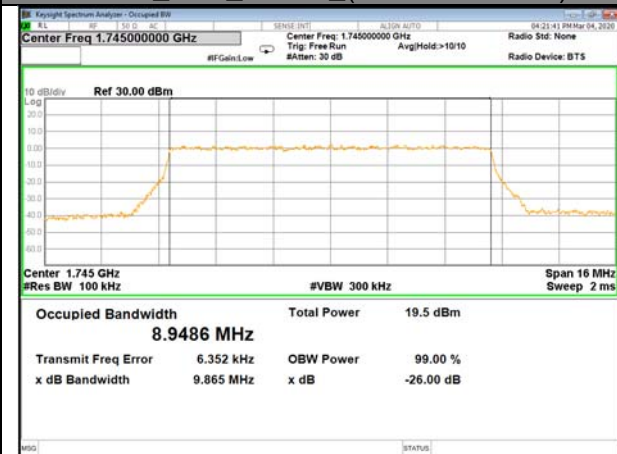

16QAM\_5M\_Higher\_(26BW and 99%)

LTE\_FDD\_BAND-66

LTE\_FDD\_BAND-66

QPSK\_10M\_Lower\_(26BW and 99%)

16QAM\_10M\_Lower\_(26BW and 99%)

QPSK\_10M\_Middle\_(26BW and 99%)

16QAM\_10M\_Middle\_(26BW and 99%)

QPSK\_10M\_Higher\_(26BW and 99%)