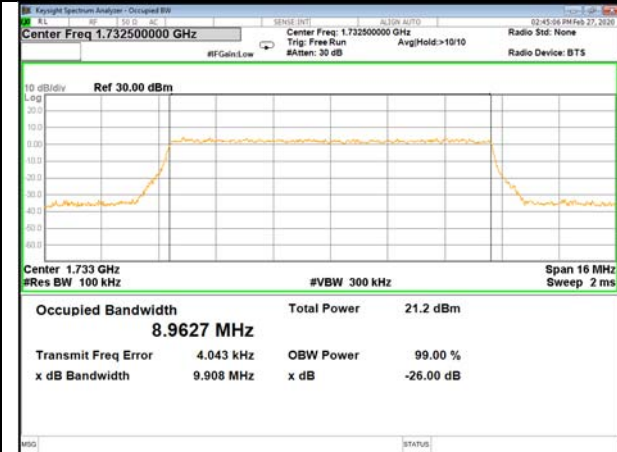

16QAM\_5M\_Higher\_(26BW and 99%)

LTE\_FDD\_BAND-4

LTE\_FDD\_BAND-4

QPSK\_10M\_Lower\_(26BW and 99%)

16QAM\_10M\_Lower\_(26BW and 99%)

QPSK\_10M\_Middle\_(26BW and 99%)

16QAM\_10M\_Middle\_(26BW and 99%)

QPSK\_10M\_Higher\_(26BW and 99%)