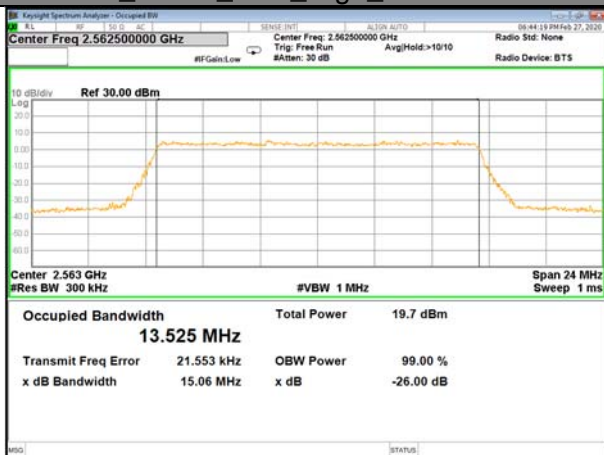

B7\_Q16\_10M\_High\_26BW-99%

LTE\_FDD\_BAND-7

LTE\_FDD\_BAND-7

B7\_QPSK\_15M\_Low\_26BW-99%

B7\_Q16\_15M\_Low\_26BW-99%

B7\_QPSK\_15M\_Mid\_26BW-99%

B7\_Q16\_15M\_Mid\_26BW-99%

B7\_QPSK\_15M\_High\_26BW-99%

B7\_Q16\_15M\_High\_26BW-99%

LTE\_FDD\_BAND-7

LTE\_FDD\_BAND-7

B7\_QPSK\_20M\_Low\_26BW-99%

B7\_Q16\_20M\_Low\_26BW-99%

B7\_QPSK\_20M\_Mid\_26BW-99%

B7\_Q16\_20M\_Mid\_26BW-99%

B7\_QPSK\_20M\_High\_26BW-99%