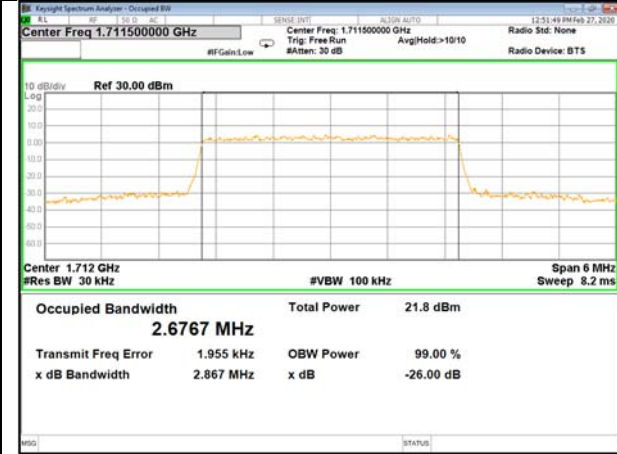

16QAM\_1.4M\_Higher\_(26BW and 99%)

LTE\_FDD\_BAND-4

LTE\_FDD\_BAND-4

QPSK\_3M\_Lower\_(26BW and 99%)

16QAM\_3M\_Lower\_(26BW and 99%)

QPSK\_3M\_Middle\_(26BW and 99%)

16QAM\_3M\_Middle\_(26BW and 99%)

QPSK\_3M\_Higher\_(26BW and 99%)