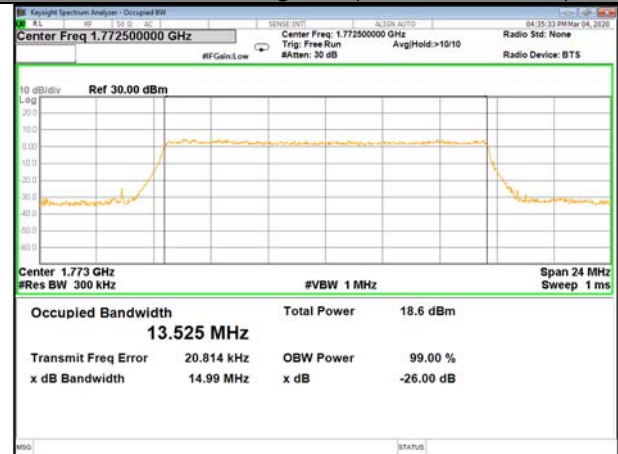

16QAM_15M_Higher_(26BW and 99%)