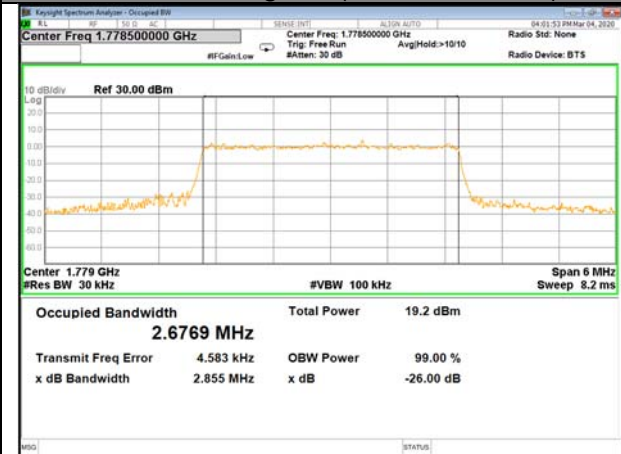

16QAM\_1.4M\_Higher\_(26BW and 99%)

LTE\_FDD\_BAND-66

LTE\_FDD\_BAND-66

QPSK\_3M\_Lower\_(26BW and 99%)

16QAM\_3M\_Lower\_(26BW and 99%)

QPSK\_3M\_Middle\_(26BW and 99%)

16QAM\_3M\_Middle\_(26BW and 99%)

QPSK\_3M\_Higher\_(26BW and 99%)