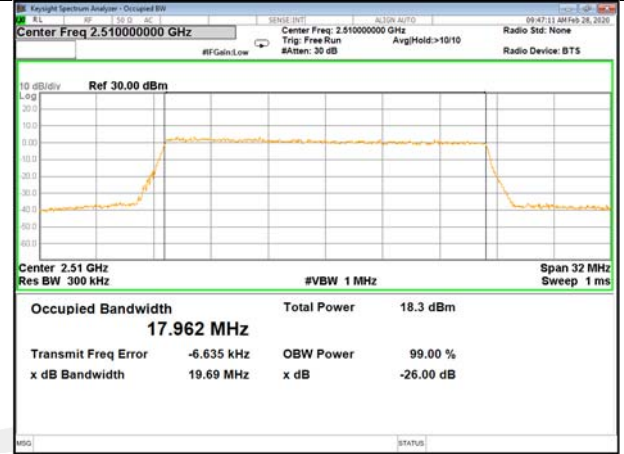

B7\_Q16\_15M\_High\_26BW-99%

LTE\_FDD\_BAND-7

LTE\_FDD\_BAND-7

B7\_QPSK\_20M\_Low\_26BW-99%

B7\_Q16\_20M\_Low\_26BW-99%

B7\_QPSK\_20M\_Mid\_26BW-99%

B7\_Q16\_20M\_Mid\_26BW-99%

B7\_QPSK\_20M\_High\_26BW-99%