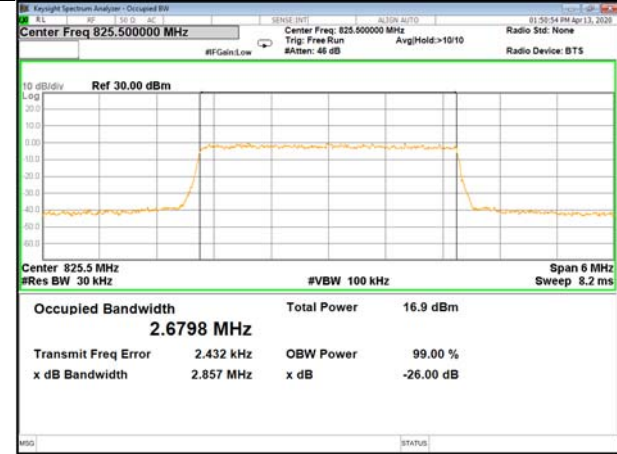

B5\_Q16\_1.4M\_High\_26BW-99%

LTE\_FDD\_BAND-5

LTE\_FDD\_BAND-5

B5\_QPSK\_3M\_Low\_26BW-99%

B5\_Q16\_3M\_Low\_26BW-99%

B5\_QPSK\_3M\_Mid\_26BW-99%

B5\_Q16\_3M\_Mid\_26BW-99%

B5\_QPSK\_3M\_High\_26BW-99%

B5\_Q16\_3M\_High\_26BW-99%

LTE\_FDD\_BAND-5

LTE\_FDD\_BAND-5

B5\_QPSK\_5M\_Low\_26BW-99%

B5\_Q16\_5M\_Low\_26BW-99%

B5\_QPSK\_5M\_Mid\_26BW-99%

B5\_Q16\_5M\_Mid\_26BW-99%

B5\_QPSK\_5M\_High\_26BW-99%