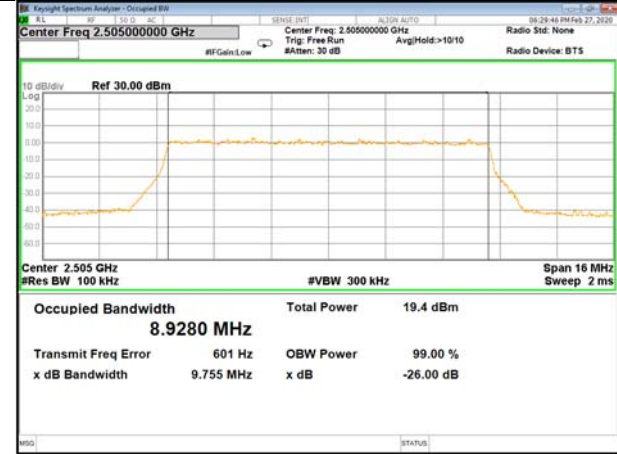

B7\_Q16\_5M\_High\_26BW-99%

LTE\_FDD\_BAND-7

LTE\_FDD\_BAND-7

B7\_QPSK\_10M\_Low\_26BW-99%

B7\_Q16\_10M\_Low\_26BW-99%

B7\_QPSK\_10M\_Mid\_26BW-99%

B7\_Q16\_10M\_Mid\_26BW-99%

B7\_QPSK\_10M\_High\_26BW-99%