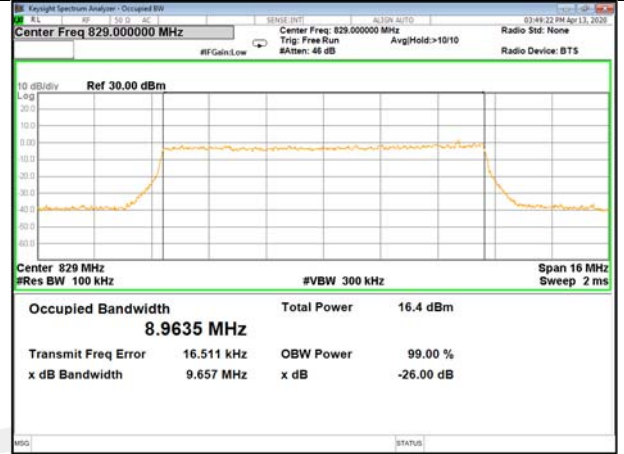

B5\_Q16\_5M\_High\_26BW-99%

LTE\_FDD\_BAND-5

LTE\_FDD\_BAND-5

B5\_QPSK\_10M\_Low\_26BW-99%

B5\_Q16\_10M\_Low\_26BW-99%

B5\_QPSK\_10M\_Mid\_26BW-99%

B5\_Q16\_10M\_Mid\_26BW-99%

B5\_QPSK\_10M\_High\_26BW-99%

B5\_Q16\_10M\_High\_26BW-99%

LTE\_FDD\_BAND-7

LTE\_FDD\_BAND-7

B7\_QPSK\_5M\_Low\_26BW-99%

B7\_Q16\_5M\_Low\_26BW-99%

B7\_QPSK\_5M\_Mid\_26BW-99%

B7\_Q16\_5M\_Mid\_26BW-99%

B7\_QPSK\_5M\_High\_26BW-99%