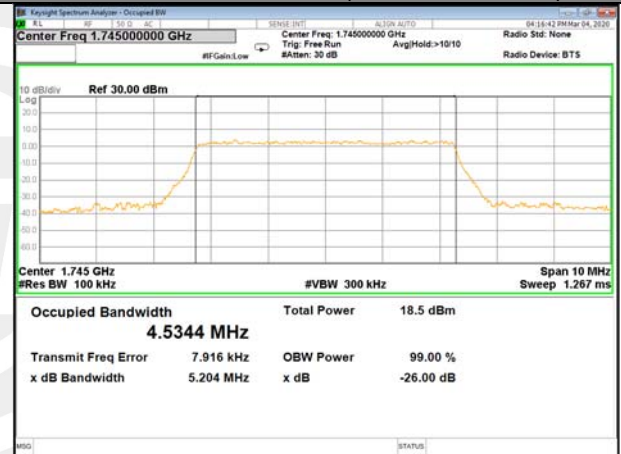

16QAM\_3M\_Higher\_(26BW and 99%)

LTE\_FDD\_BAND-66

LTE\_FDD\_BAND-66

QPSK\_5M\_Lower\_(26BW and 99%)

16QAM\_5M\_Lower\_(26BW and 99%)

QPSK\_5M\_Middle\_(26BW and 99%)

16QAM\_5M\_Middle\_(26BW and 99%)

QPSK\_5M\_Higher\_(26BW and 99%)