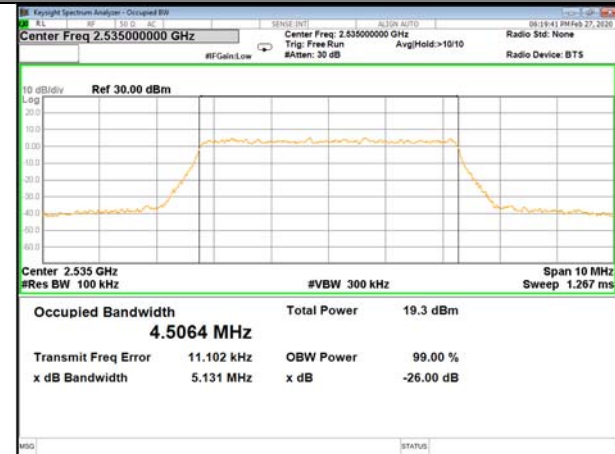

B5\_Q16\_10M\_High\_26BW-99%

LTE\_FDD\_BAND-7

LTE\_FDD\_BAND-7

B7\_QPSK\_5M\_Low\_26BW-99%

B7\_Q16\_5M\_Low\_26BW-99%

B7\_QPSK\_5M\_Mid\_26BW-99%

B7\_Q16\_5M\_Mid\_26BW-99%

B7\_QPSK\_5M\_High\_26BW-99%