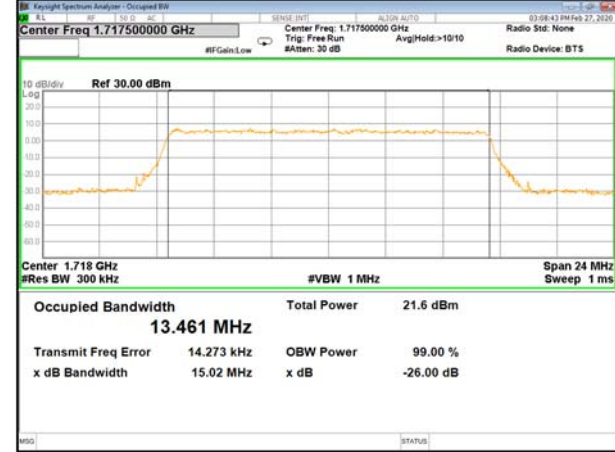

16QAM\_10M\_Higher\_(26BW and 99%)

LTE\_FDD\_BAND-4

LTE\_FDD\_BAND-4

QPSK\_15M\_Lower\_(26BW and 99%)

16QAM\_15M\_Lower\_(26BW and 99%)

QPSK\_15M\_Middle\_(26BW and 99%)

16QAM\_15M\_Middle\_(26BW and 99%)

QPSK\_15M\_Higher\_(26BW and 99%)

16QAM\_15M\_Higher\_(26BW and 99%)

LTE\_FDD\_BAND-4

LTE\_FDD\_BAND-4

QPSK\_20M\_Lower\_(26BW and 99%)

16QAM\_20M\_Lower\_(26BW and 99%)

QPSK\_20M\_Middle\_(26BW and 99%)

16QAM\_20M\_Middle\_(26BW and 99%)

QPSK\_20M\_Higher\_(26BW and 99%)