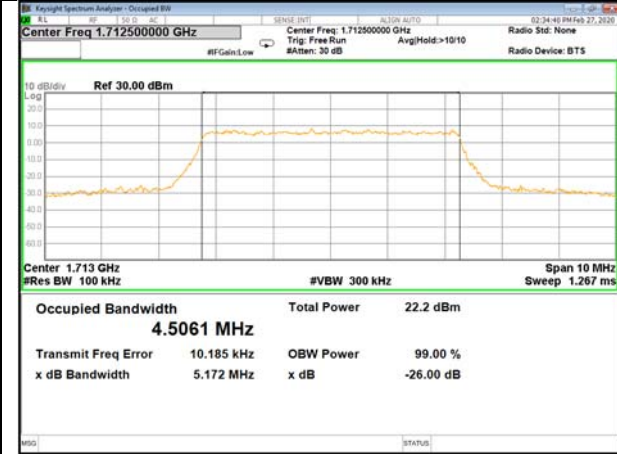

16QAM\_3M\_Higher\_(26BW and 99%)

LTE\_FDD\_BAND-4

LTE\_FDD\_BAND-4

QPSK\_5M\_Lower\_(26BW and 99%)

16QAM\_5M\_Lower\_(26BW and 99%)

QPSK\_5M\_Middle\_(26BW and 99%)

16QAM\_5M\_Middle\_(26BW and 99%)

QPSK\_5M\_Higher\_(26BW and 99%)