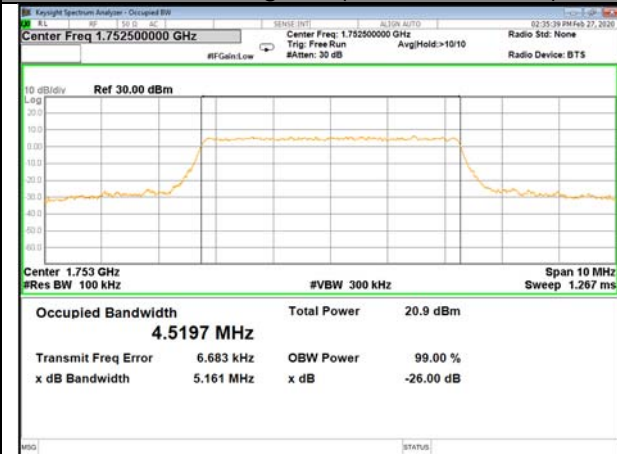

16QAM\_3M\_Higher\_(26BW and 99%)

LTE\_FDD\_BAND-4

LTE\_FDD\_BAND-4

QPSK\_5M\_Lower\_(26BW and 99%)

16QAM\_5M\_Lower\_(26BW and 99%)

QPSK\_5M\_Middle\_(26BW and 99%)

16QAM\_5M\_Middle\_(26BW and 99%)

QPSK\_5M\_Higher\_(26BW and 99%)

16QAM\_5M\_Higher\_(26BW and 99%)

LTE\_FDD\_BAND-4

LTE\_FDD\_BAND-4

QPSK\_10M\_Lower\_(26BW and 99%)

16QAM\_10M\_Lower\_(26BW and 99%)

QPSK\_10M\_Middle\_(26BW and 99%)

16QAM\_10M\_Middle\_(26BW and 99%)

QPSK\_10M\_Higher\_(26BW and 99%)