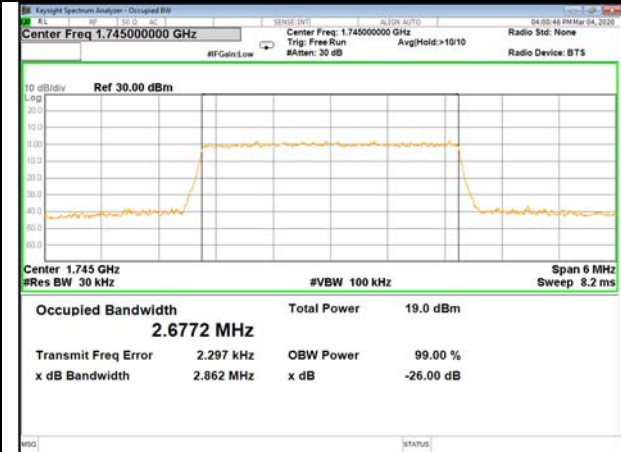

16QAM\_1.4M\_Higher\_(26BW and 99%)

LTE\_FDD\_BAND-66

LTE\_FDD\_BAND-66

QPSK\_3M\_Lower\_(26BW and 99%)

16QAM\_3M\_Lower\_(26BW and 99%)

QPSK\_3M\_Middle\_(26BW and 99%)

16QAM\_3M\_Middle\_(26BW and 99%)

QPSK\_3M\_Higher\_(26BW and 99%)