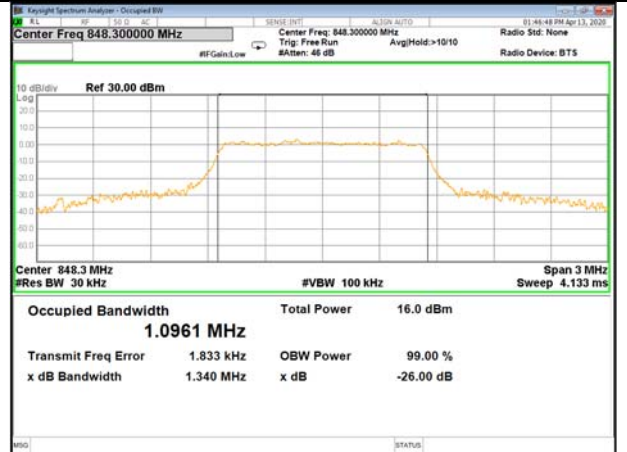

16QAM\_20M\_Higher\_(26BW and 99%)

LTE\_FDD\_BAND-5

LTE\_FDD\_BAND-5

B5\_QPSK\_1.4M\_Low\_26BW-99%

B5\_Q16\_1.4M\_Low\_26BW-99%

B5\_QPSK\_1.4M\_Mid\_26BW-99%

B5\_Q16\_1.4M\_Mid\_26BW-99%

B5\_QPSK\_1.4M\_High\_26BW-99%

B5\_Q16\_1.4M\_High\_26BW-99%

LTE\_FDD\_BAND-5

LTE\_FDD\_BAND-5

B5\_QPSK\_3M\_Low\_26BW-99%

B5\_Q16\_3M\_Low\_26BW-99%

B5\_QPSK\_3M\_Mid\_26BW-99%

B5\_Q16\_3M\_Mid\_26BW-99%

B5\_QPSK\_3M\_High\_26BW-99%