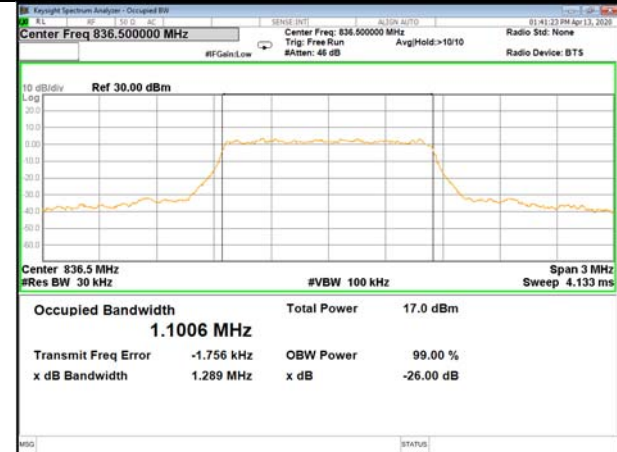

16QAM\_20M\_Higher\_(26BW and 99%)

LTE\_FDD\_BAND-5

LTE\_FDD\_BAND-5

B5\_QPSK\_1.4M\_Low\_26BW-99%

B5\_Q16\_1.4M\_Low\_26BW-99%

B5\_QPSK\_1.4M\_Mid\_26BW-99%

B5\_Q16\_1.4M\_Mid\_26BW-99%

B5\_QPSK\_1.4M\_High\_26BW-99%

B5\_Q16\_1.4M\_High\_26BW-99%

LTE\_FDD\_BAND-5

LTE\_FDD\_BAND-5

B5\_QPSK\_3M\_Low\_26BW-99%

B5\_Q16\_3M\_Low\_26BW-99%

B5\_QPSK\_3M\_Mid\_26BW-99%

B5\_Q16\_3M\_Mid\_26BW-99%

B5\_QPSK\_3M\_High\_26BW-99%