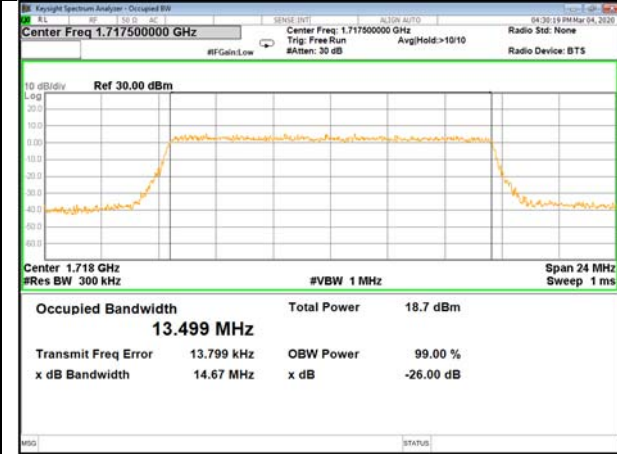

16QAM\_10M\_Higher\_(26BW and 99%)

LTE\_FDD\_BAND-66

LTE\_FDD\_BAND-66

QPSK\_15M\_Lower\_(26BW and 99%)

16QAM\_15M\_Lower\_(26BW and 99%)

QPSK\_15M\_Middle\_(26BW and 99%)

16QAM\_15M\_Middle\_(26BW and 99%)