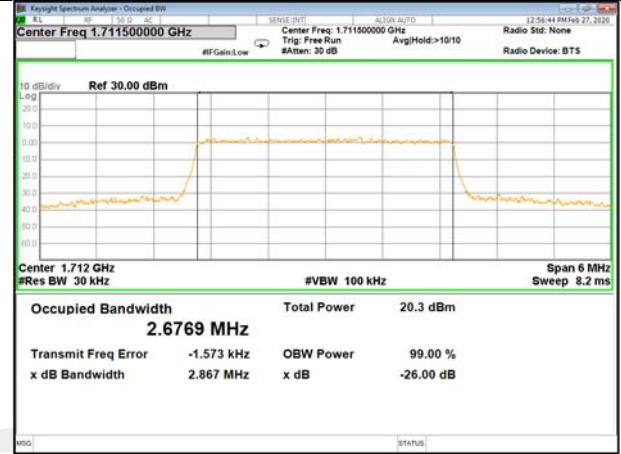

16QAM\_1.4M\_Higher\_(26BW and 99%)

LTE\_FDD\_BAND-4

LTE\_FDD\_BAND-4

QPSK\_3M\_Lower\_(26BW and 99%)

16QAM\_3M\_Lower\_(26BW and 99%)

QPSK\_3M\_Middle\_(26BW and 99%)

16QAM\_3M\_Middle\_(26BW and 99%)

QPSK\_3M\_Higher\_(26BW and 99%)