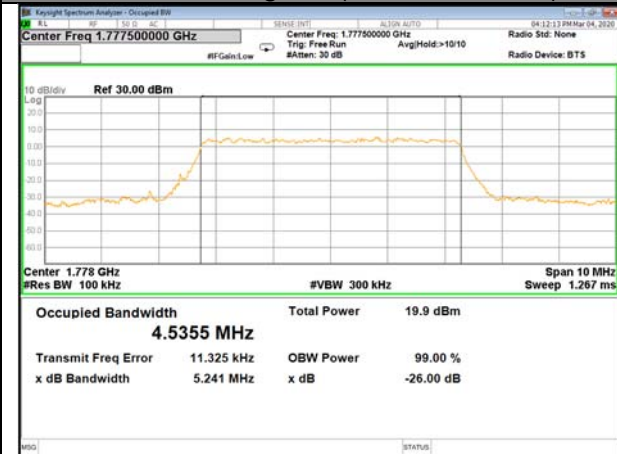

16QAM\_3M\_Higher\_(26BW and 99%)

LTE\_FDD\_BAND-66

LTE\_FDD\_BAND-66

QPSK\_5M\_Lower\_(26BW and 99%)

16QAM\_5M\_Lower\_(26BW and 99%)

QPSK\_5M\_Middle\_(26BW and 99%)

16QAM\_5M\_Middle\_(26BW and 99%)

QPSK\_5M\_Higher\_(26BW and 99%)