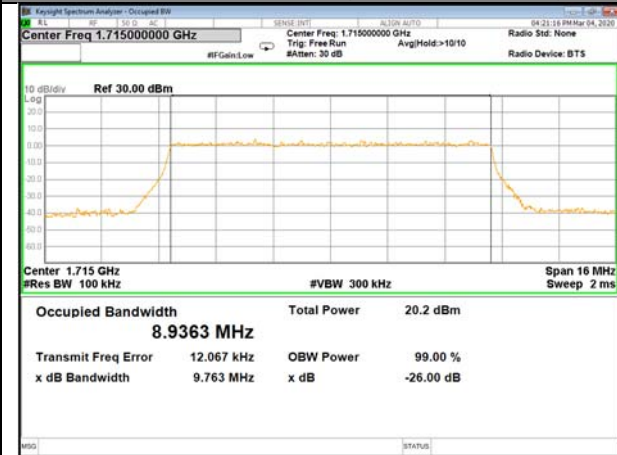

16QAM\_5M\_Higher\_(26BW and 99%)

LTE\_FDD\_BAND-66

LTE\_FDD\_BAND-66

QPSK\_10M\_Lower\_(26BW and 99%)

16QAM\_10M\_Lower\_(26BW and 99%)

QPSK\_10M\_Middle\_(26BW and 99%)

16QAM\_10M\_Middle\_(26BW and 99%)

QPSK\_10M\_Higher\_(26BW and 99%)