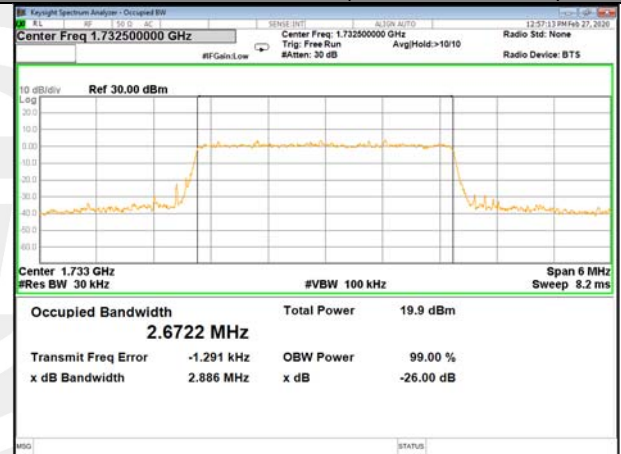

16QAM\_1.4M\_Higher\_(26BW and 99%)

LTE\_FDD\_BAND-4

LTE\_FDD\_BAND-4

QPSK\_3M\_Lower\_(26BW and 99%)

16QAM\_3M\_Lower\_(26BW and 99%)

QPSK\_3M\_Middle\_(26BW and 99%)

16QAM\_3M\_Middle\_(26BW and 99%)

QPSK\_3M\_Higher\_(26BW and 99%)