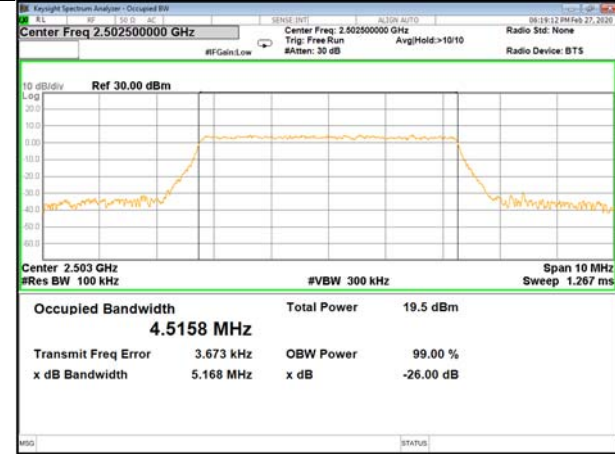

B5\_Q16\_10M\_High\_26BW-99%

LTE\_FDD\_BAND-7

LTE\_FDD\_BAND-7

B7\_QPSK\_5M\_Low\_26BW-99%

B7\_Q16\_5M\_Low\_26BW-99%

B7\_QPSK\_5M\_Mid\_26BW-99%

B7\_Q16\_5M\_Mid\_26BW-99%

B7\_QPSK\_5M\_High\_26BW-99%