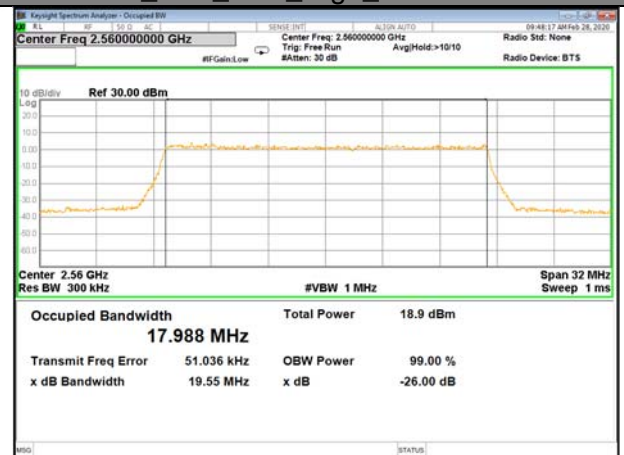

B7_Q16_20M_High_26BW-99%