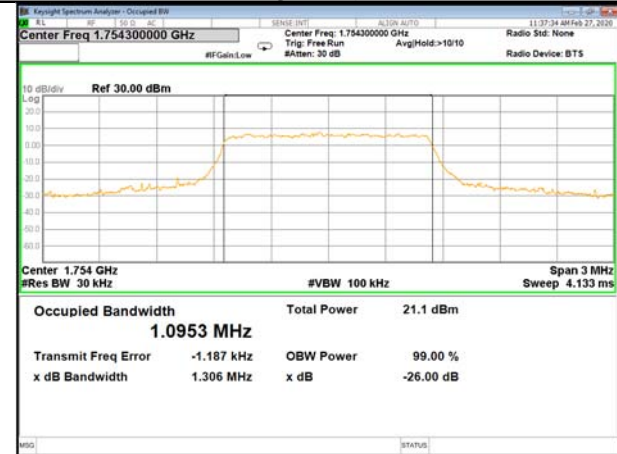

26BW and 99%  
LTE\_FDD\_BAND-4

LTE\_FDD\_BAND-4

QPSK\_1.4M\_Lower\_(26BW and 99%)

16QAM\_1.4M\_Lower\_(26BW and 99%)

QPSK\_1.4M\_Middle\_(26BW and 99%)

16QAM\_1.4M\_Middle\_(26BW and 99%)

QPSK\_1.4M\_Higher\_(26BW and 99%)