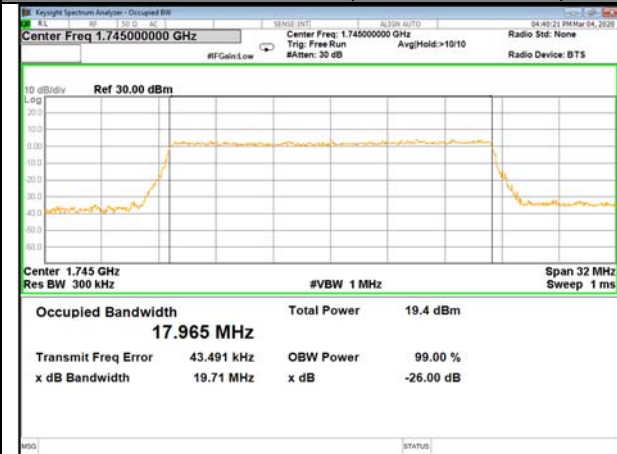

QPSK\_15M\_Higher\_(26BW and 99%)

16QAM\_15M\_Higher\_(26BW and 99%)

LTE\_FDD\_BAND-66

LTE\_FDD\_BAND-66

QPSK\_20M\_Lower\_(26BW and 99%)

16QAM\_20M\_Lower\_(26BW and 99%)

QPSK\_20M\_Middle\_(26BW and 99%)

16QAM\_20M\_Middle\_(26BW and 99%)