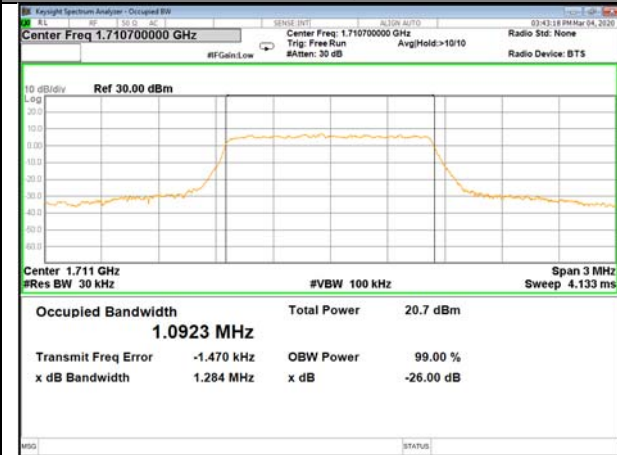

LTE_FDD_BAND-66

LTE_FDD_BAND-66

QPSK_1.4M_Lower_(26BW and 99%)