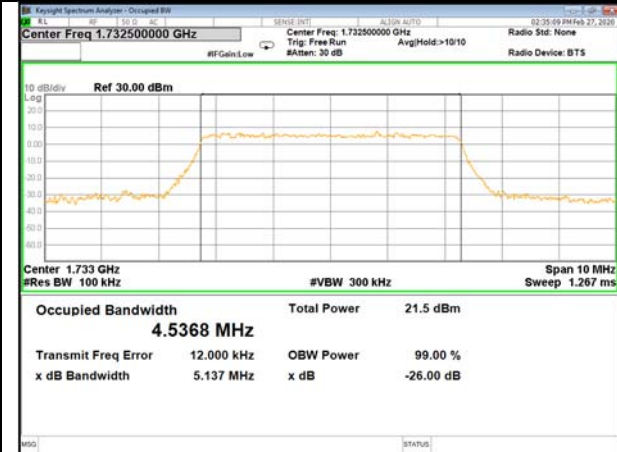

16QAM\_3M\_Higher\_(26BW and 99%)

LTE\_FDD\_BAND-4

LTE\_FDD\_BAND-4

QPSK\_5M\_Lower\_(26BW and 99%)

16QAM\_5M\_Lower\_(26BW and 99%)

QPSK\_5M\_Middle\_(26BW and 99%)

16QAM\_5M\_Middle\_(26BW and 99%)

QPSK\_5M\_Higher\_(26BW and 99%)