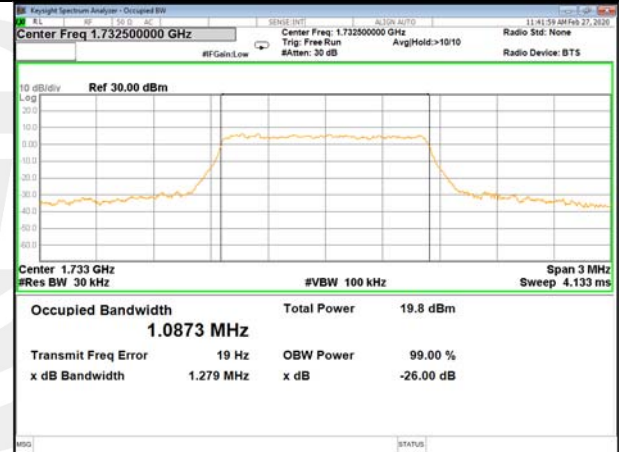

26BW and 99%  
LTE\_FDD\_BAND-4

LTE\_FDD\_BAND-4

QPSK\_1.4M\_Lower\_(26BW and 99%)

16QAM\_1.4M\_Lower\_(26BW and 99%)

QPSK\_1.4M\_Middle\_(26BW and 99%)

16QAM\_1.4M\_Middle\_(26BW and 99%)

QPSK\_1.4M\_Higher\_(26BW and 99%)