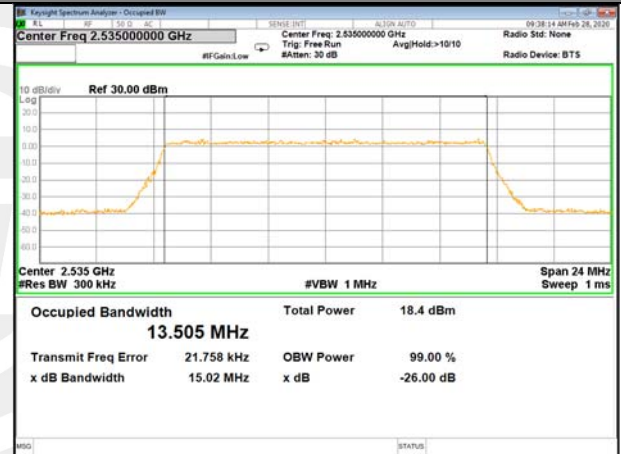

B7\_Q16\_10M\_High\_26BW-99%

LTE\_FDD\_BAND-7

LTE\_FDD\_BAND-7

B7\_QPSK\_15M\_Low\_26BW-99%

B7\_Q16\_15M\_Low\_26BW-99%

B7\_QPSK\_15M\_Mid\_26BW-99%

B7\_Q16\_15M\_Mid\_26BW-99%

B7\_QPSK\_15M\_High\_26BW-99%