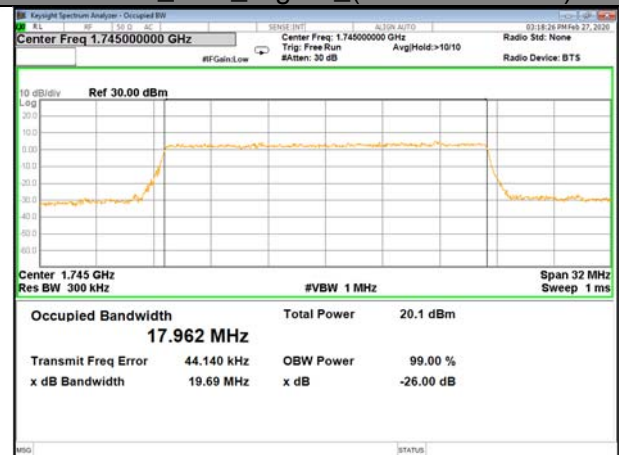

16QAM\_15M\_Higher\_(26BW and 99%)

LTE\_FDD\_BAND-4

LTE\_FDD\_BAND-4

QPSK\_20M\_Lower\_(26BW and 99%)

16QAM\_20M\_Lower\_(26BW and 99%)

QPSK\_20M\_Middle\_(26BW and 99%)

16QAM\_20M\_Middle\_(26BW and 99%)

QPSK\_20M\_Higher\_(26BW and 99%)

16QAM\_20M\_Higher\_(26BW and 99%)

LTE\_FDD\_BAND-5

LTE\_FDD\_BAND-5

B5\_QPSK\_1.4M\_Low\_26BW-99%

B5\_Q16\_1.4M\_Low\_26BW-99%

B5\_QPSK\_1.4M\_Mid\_26BW-99%

B5\_Q16\_1.4M\_Mid\_26BW-99%

B5\_QPSK\_1.4M\_High\_26BW-99%