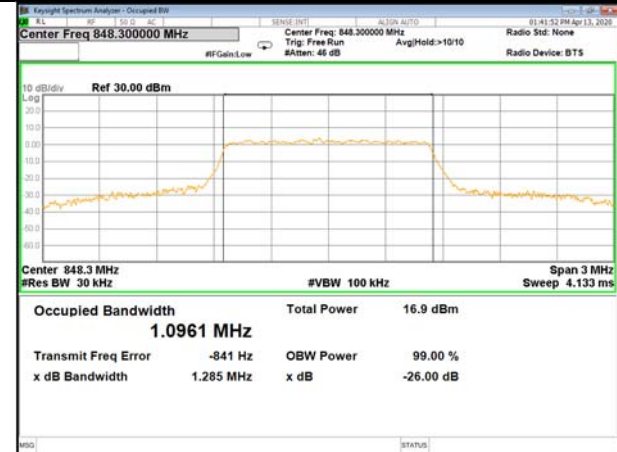

16QAM\_20M\_Higher\_(26BW and 99%)

LTE\_FDD\_BAND-5

LTE\_FDD\_BAND-5

B5\_QPSK\_1.4M\_Low\_26BW-99%

B5\_Q16\_1.4M\_Low\_26BW-99%

B5\_QPSK\_1.4M\_Mid\_26BW-99%

B5\_Q16\_1.4M\_Mid\_26BW-99%

B5\_QPSK\_1.4M\_High\_26BW-99%

B5\_Q16\_1.4M\_High\_26BW-99%

LTE\_FDD\_BAND-5

LTE\_FDD\_BAND-5

B5\_QPSK\_3M\_Low\_26BW-99%

B5\_Q16\_3M\_Low\_26BW-99%

B5\_QPSK\_3M\_Mid\_26BW-99%

B5\_Q16\_3M\_Mid\_26BW-99%

B5\_QPSK\_3M\_High\_26BW-99%