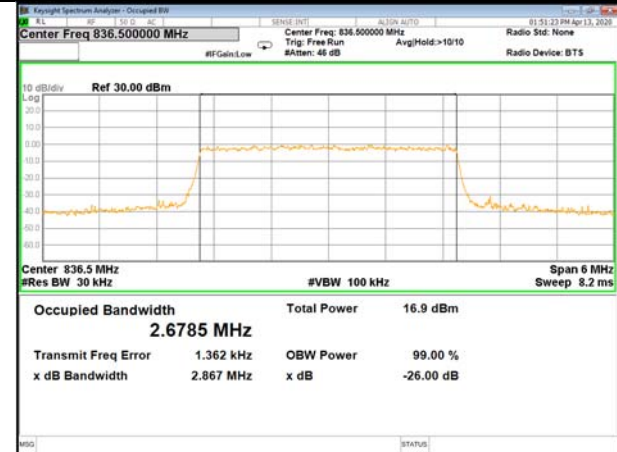

16QAM\_20M\_Higher\_(26BW and 99%)

LTE\_FDD\_BAND-5

LTE\_FDD\_BAND-5

B5\_QPSK\_1.4M\_Low\_26BW-99%

B5\_Q16\_1.4M\_Low\_26BW-99%

B5\_QPSK\_1.4M\_Mid\_26BW-99%

B5\_Q16\_1.4M\_Mid\_26BW-99%

B5\_QPSK\_1.4M\_High\_26BW-99%

B5\_Q16\_1.4M\_High\_26BW-99%

LTE\_FDD\_BAND-5

LTE\_FDD\_BAND-5

B5\_QPSK\_3M\_Low\_26BW-99%

B5\_Q16\_3M\_Low\_26BW-99%

B5\_QPSK\_3M\_Mid\_26BW-99%

B5\_Q16\_3M\_Mid\_26BW-99%

B5\_QPSK\_3M\_High\_26BW-99%

B5\_Q16\_3M\_High\_26BW-99%

LTE\_FDD\_BAND-5

LTE\_FDD\_BAND-5

B5\_QPSK\_5M\_Low\_26BW-99%

B5\_Q16\_5M\_Low\_26BW-99%

B5\_QPSK\_5M\_Mid\_26BW-99%

B5\_Q16\_5M\_Mid\_26BW-99%

B5\_QPSK\_5M\_High\_26BW-99%