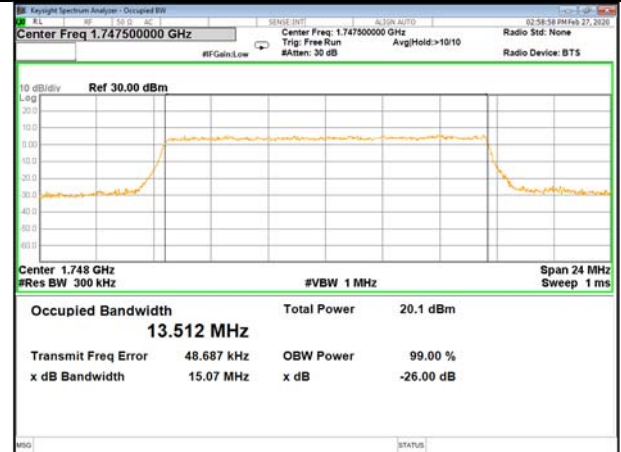

16QAM_15M_Higher_(26BW and 99%)