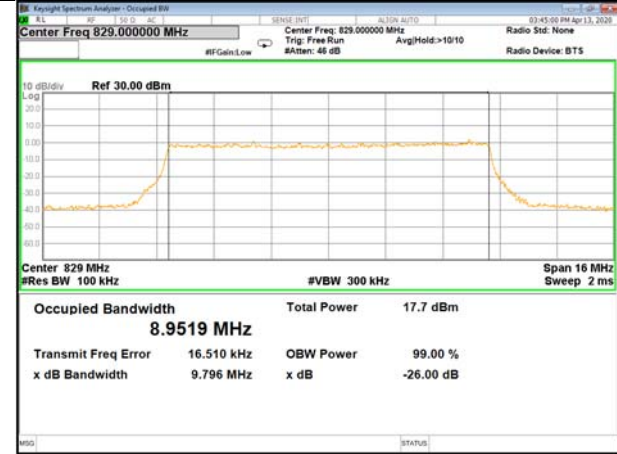

B5\_Q16\_5M\_High\_26BW-99%

LTE\_FDD\_BAND-5

LTE\_FDD\_BAND-5

B5\_QPSK\_10M\_Low\_26BW-99%

B5\_Q16\_10M\_Low\_26BW-99%

B5\_QPSK\_10M\_Mid\_26BW-99%

B5\_Q16\_10M\_Mid\_26BW-99%

B5\_QPSK\_10M\_High\_26BW-99%