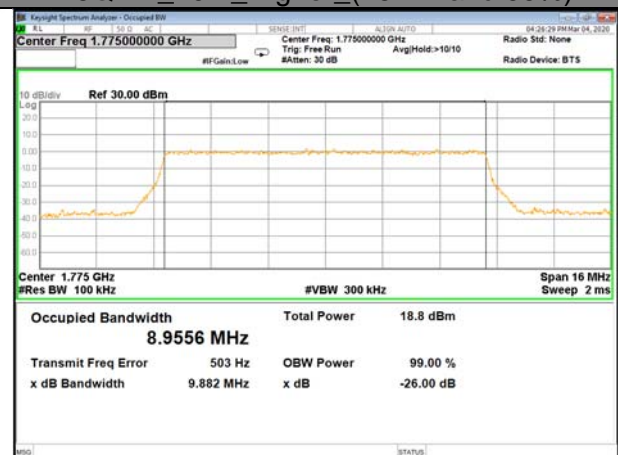

16QAM_10M_Higher_(26BW and 99%)