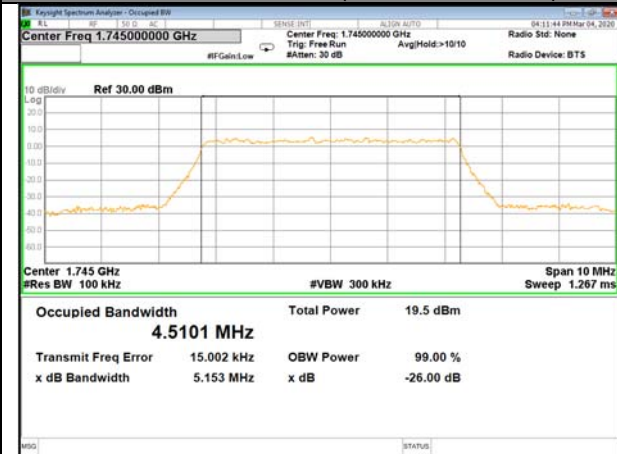

16QAM\_3M\_Higher\_(26BW and 99%)

LTE\_FDD\_BAND-66

LTE\_FDD\_BAND-66

QPSK\_5M\_Lower\_(26BW and 99%)

16QAM\_5M\_Lower\_(26BW and 99%)

QPSK\_5M\_Middle\_(26BW and 99%)

16QAM\_5M\_Middle\_(26BW and 99%)

QPSK\_5M\_Higher\_(26BW and 99%)