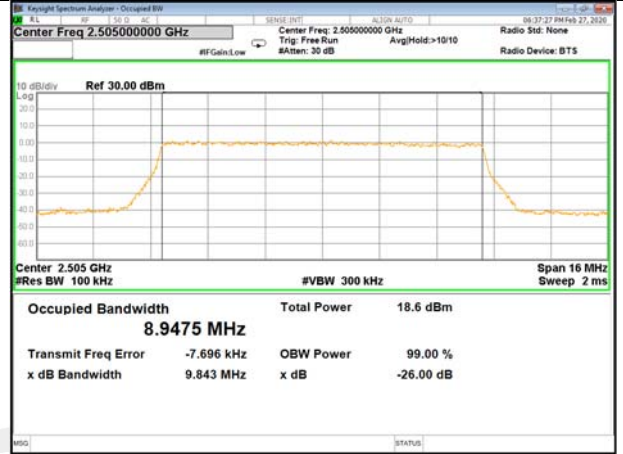

B7\_Q16\_5M\_High\_26BW-99%

LTE\_FDD\_BAND-7

LTE\_FDD\_BAND-7

B7\_QPSK\_10M\_Low\_26BW-99%

B7\_Q16\_10M\_Low\_26BW-99%

B7\_QPSK\_10M\_Mid\_26BW-99%

B7\_Q16\_10M\_Mid\_26BW-99%

B7\_QPSK\_10M\_High\_26BW-99%