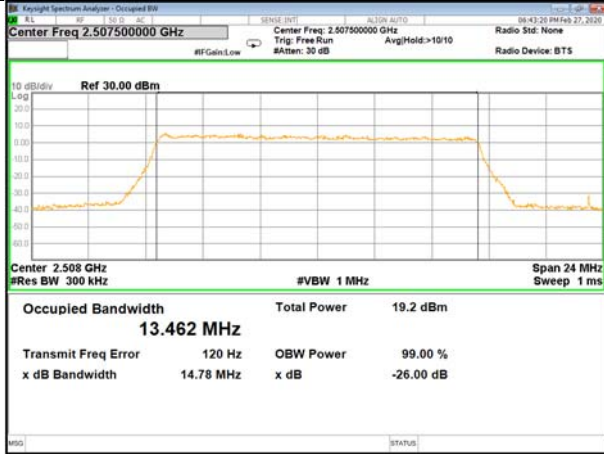

B7\_Q16\_10M\_High\_26BW-99%

LTE\_FDD\_BAND-7

LTE\_FDD\_BAND-7

B7\_QPSK\_15M\_Low\_26BW-99%

B7\_Q16\_15M\_Low\_26BW-99%

B7\_QPSK\_15M\_Mid\_26BW-99%

B7\_Q16\_15M\_Mid\_26BW-99%

B7\_QPSK\_15M\_High\_26BW-99%