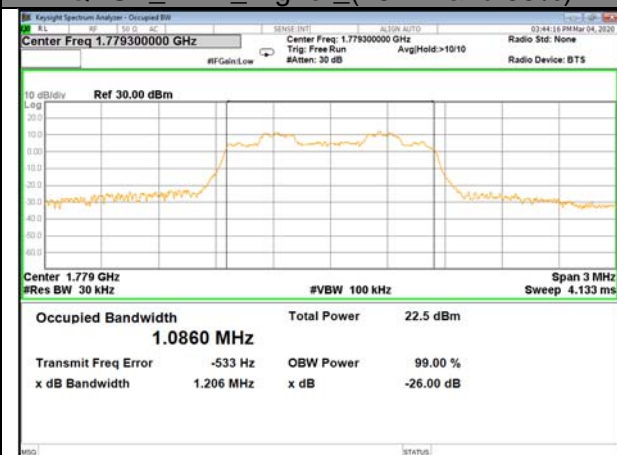

B7\_Q16\_20M\_High\_26BW-99%

LTE\_FDD\_BAND-66

LTE\_FDD\_BAND-66

QPSK\_1.4M\_Lower\_(26BW and 99%)

16QAM\_1.4M\_Lower\_(26BW and 99%)

QPSK\_1.4M\_Middle\_(26BW and 99%)

16QAM\_1.4M\_Middle\_(26BW and 99%)

QPSK\_1.4M\_Higher\_(26BW and 99%)