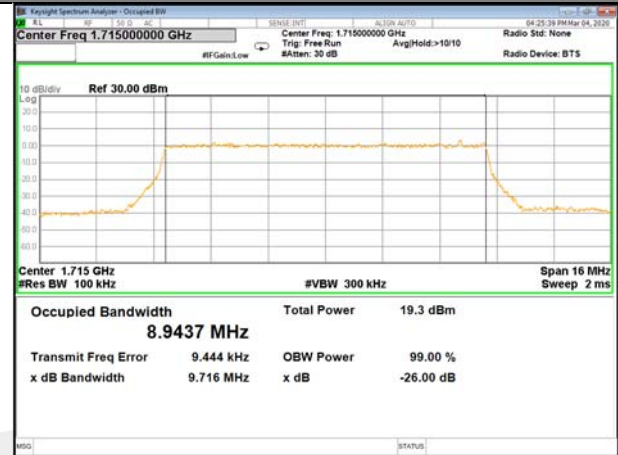

16QAM\_5M\_Higher\_(26BW and 99%)

LTE\_FDD\_BAND-66

LTE\_FDD\_BAND-66

QPSK\_10M\_Lower\_(26BW and 99%)

16QAM\_10M\_Lower\_(26BW and 99%)

QPSK\_10M\_Middle\_(26BW and 99%)

16QAM\_10M\_Middle\_(26BW and 99%)

QPSK\_10M\_Higher\_(26BW and 99%)