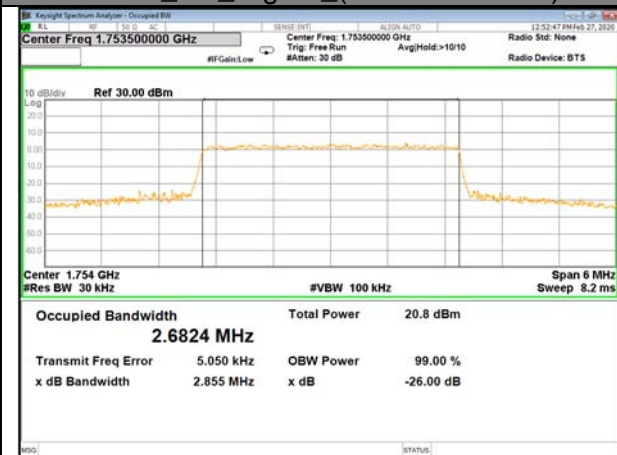

16QAM\_1.4M\_Higher\_(26BW and 99%)

LTE\_FDD\_BAND-4

LTE\_FDD\_BAND-4

QPSK\_3M\_Lower\_(26BW and 99%)

16QAM\_3M\_Lower\_(26BW and 99%)

QPSK\_3M\_Middle\_(26BW and 99%)

16QAM\_3M\_Middle\_(26BW and 99%)

QPSK\_3M\_Higher\_(26BW and 99%)

16QAM\_3M\_Higher\_(26BW and 99%)

LTE\_FDD\_BAND-4

LTE\_FDD\_BAND-4

QPSK\_5M\_Lower\_(26BW and 99%)

16QAM\_5M\_Lower\_(26BW and 99%)

QPSK\_5M\_Middle\_(26BW and 99%)

16QAM\_5M\_Middle\_(26BW and 99%)

QPSK\_5M\_Higher\_(26BW and 99%)