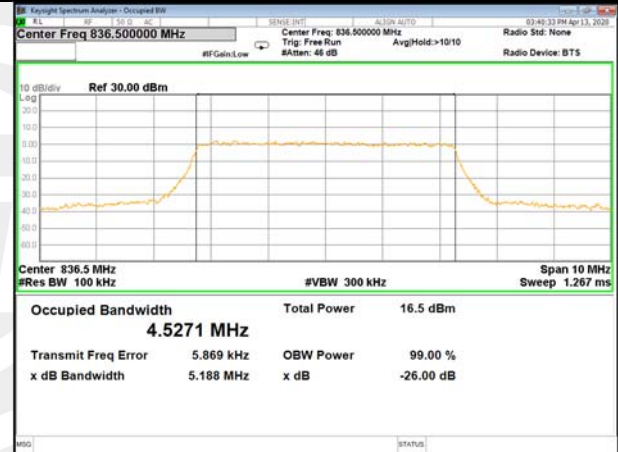

B5\_Q16\_3M\_High\_26BW-99%

LTE\_FDD\_BAND-5

LTE\_FDD\_BAND-5

B5\_QPSK\_5M\_Low\_26BW-99%

B5\_Q16\_5M\_Low\_26BW-99%

B5\_QPSK\_5M\_Mid\_26BW-99%

B5\_Q16\_5M\_Mid\_26BW-99%

B5\_QPSK\_5M\_High\_26BW-99%

B5\_Q16\_5M\_High\_26BW-99%

LTE\_FDD\_BAND-5

LTE\_FDD\_BAND-5

B5\_QPSK\_10M\_Low\_26BW-99%

B5\_Q16\_10M\_Low\_26BW-99%

B5\_QPSK\_10M\_Mid\_26BW-99%

B5\_Q16\_10M\_Mid\_26BW-99%

B5\_QPSK\_10M\_High\_26BW-99%