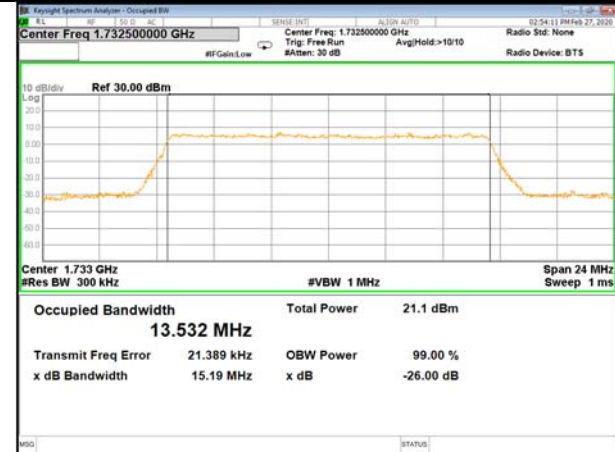

16QAM\_10M\_Higher\_(26BW and 99%)

LTE\_FDD\_BAND-4

LTE\_FDD\_BAND-4

QPSK\_15M\_Lower\_(26BW and 99%)

16QAM\_15M\_Lower\_(26BW and 99%)

QPSK\_15M\_Middle\_(26BW and 99%)

16QAM\_15M\_Middle\_(26BW and 99%)

QPSK\_15M\_Higher\_(26BW and 99%)

16QAM\_15M\_Higher\_(26BW and 99%)

LTE\_FDD\_BAND-4

LTE\_FDD\_BAND-4

QPSK\_20M\_Lower\_(26BW and 99%)

16QAM\_20M\_Lower\_(26BW and 99%)

QPSK\_20M\_Middle\_(26BW and 99%)

16QAM\_20M\_Middle\_(26BW and 99%)

QPSK\_20M\_Higher\_(26BW and 99%)