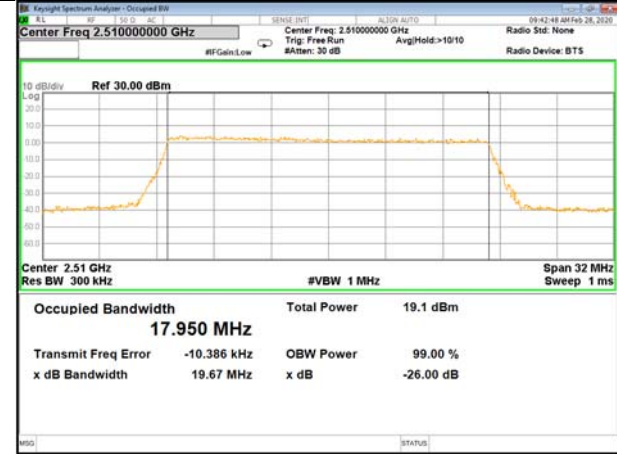

B7\_Q16\_15M\_High\_26BW-99%

LTE\_FDD\_BAND-7

LTE\_FDD\_BAND-7

B7\_QPSK\_20M\_Low\_26BW-99%

B7\_Q16\_20M\_Low\_26BW-99%

B7\_QPSK\_20M\_Mid\_26BW-99%

B7\_Q16\_20M\_Mid\_26BW-99%

B7\_QPSK\_20M\_High\_26BW-99%