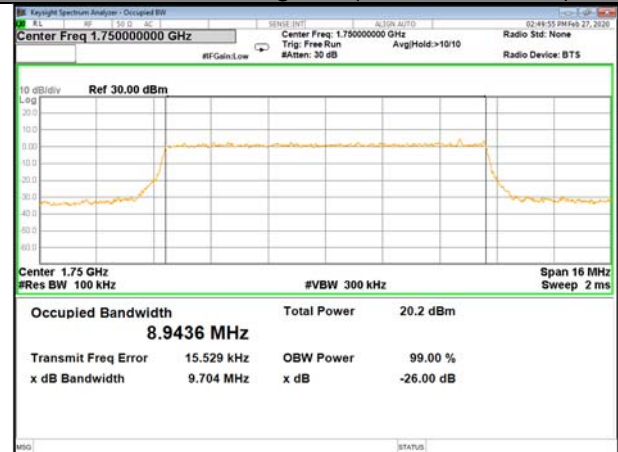

16QAM\_5M\_Higher\_(26BW and 99%)

LTE\_FDD\_BAND-4

LTE\_FDD\_BAND-4

QPSK\_10M\_Lower\_(26BW and 99%)

16QAM\_10M\_Lower\_(26BW and 99%)

QPSK\_10M\_Middle\_(26BW and 99%)

16QAM\_10M\_Middle\_(26BW and 99%)

QPSK\_10M\_Higher\_(26BW and 99%)

16QAM\_10M\_Higher\_(26BW and 99%)

LTE\_FDD\_BAND-4

LTE\_FDD\_BAND-4

QPSK\_15M\_Lower\_(26BW and 99%)

16QAM\_15M\_Lower\_(26BW and 99%)

QPSK\_15M\_Middle\_(26BW and 99%)

16QAM\_15M\_Middle\_(26BW and 99%)

QPSK\_15M\_Higher\_(26BW and 99%)