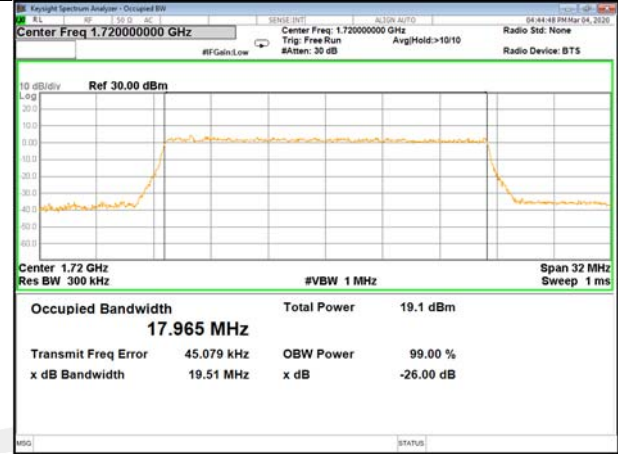

QPSK\_15M\_Higher\_(26BW and 99%)

16QAM\_15M\_Higher\_(26BW and 99%)

LTE\_FDD\_BAND-66

LTE\_FDD\_BAND-66

QPSK\_20M\_Lower\_(26BW and 99%)

16QAM\_20M\_Lower\_(26BW and 99%)

QPSK\_20M\_Middle\_(26BW and 99%)

16QAM\_20M\_Middle\_(26BW and 99%)