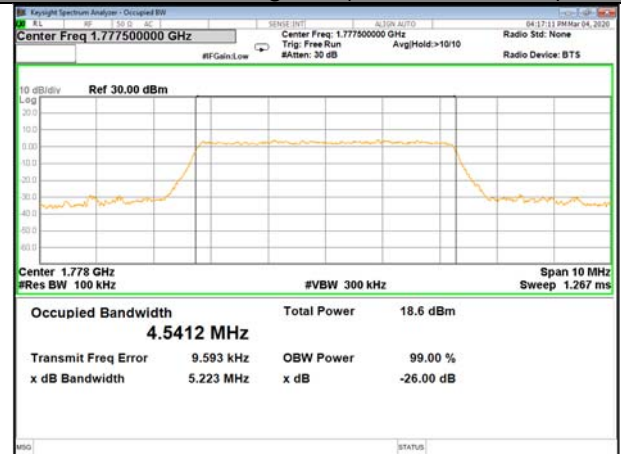

16QAM_5M_Higher_(26BW and 99%)