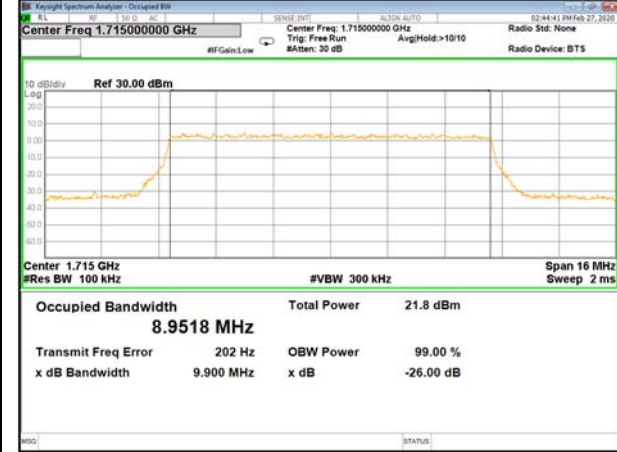

16QAM\_5M\_Higher\_(26BW and 99%)

LTE\_FDD\_BAND-4

LTE\_FDD\_BAND-4

QPSK\_10M\_Lower\_(26BW and 99%)

16QAM\_10M\_Lower\_(26BW and 99%)

QPSK\_10M\_Middle\_(26BW and 99%)

16QAM\_10M\_Middle\_(26BW and 99%)

QPSK\_10M\_Higher\_(26BW and 99%)

16QAM\_10M\_Higher\_(26BW and 99%)

LTE\_FDD\_BAND-4

LTE\_FDD\_BAND-4

QPSK\_15M\_Lower\_(26BW and 99%)

16QAM\_15M\_Lower\_(26BW and 99%)

QPSK\_15M\_Middle\_(26BW and 99%)

16QAM\_15M\_Middle\_(26BW and 99%)

QPSK\_15M\_Higher\_(26BW and 99%)