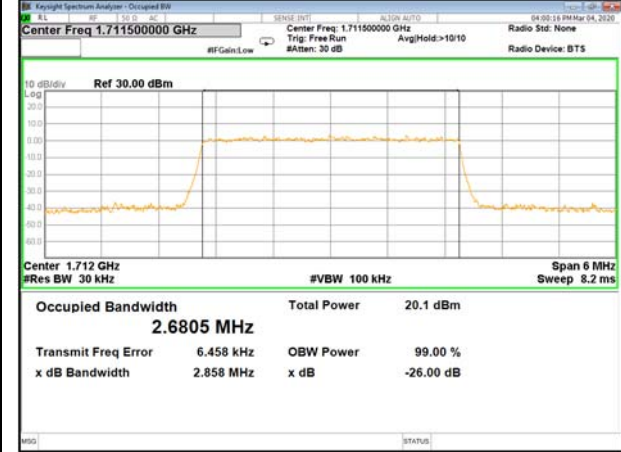

16QAM\_1.4M\_Higher\_(26BW and 99%)

LTE\_FDD\_BAND-66

LTE\_FDD\_BAND-66

QPSK\_3M\_Lower\_(26BW and 99%)

16QAM\_3M\_Lower\_(26BW and 99%)

QPSK\_3M\_Middle\_(26BW and 99%)

16QAM\_3M\_Middle\_(26BW and 99%)

QPSK\_3M\_Higher\_(26BW and 99%)