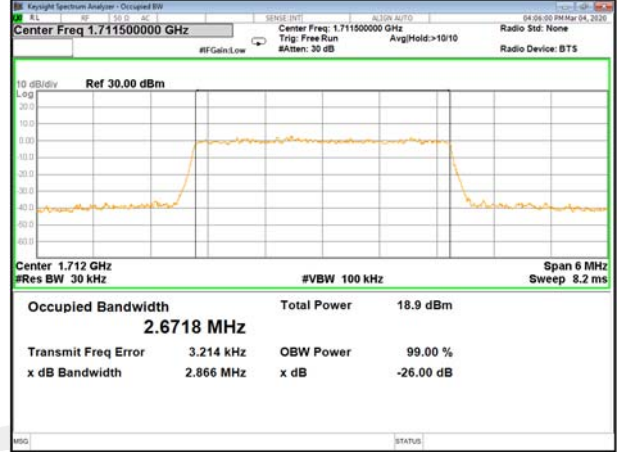

16QAM\_1.4M\_Higher\_(26BW and 99%)

LTE\_FDD\_BAND-66

LTE\_FDD\_BAND-66

QPSK\_3M\_Lower\_(26BW and 99%)

16QAM\_3M\_Lower\_(26BW and 99%)

QPSK\_3M\_Middle\_(26BW and 99%)

16QAM\_3M\_Middle\_(26BW and 99%)

QPSK\_3M\_Higher\_(26BW and 99%)