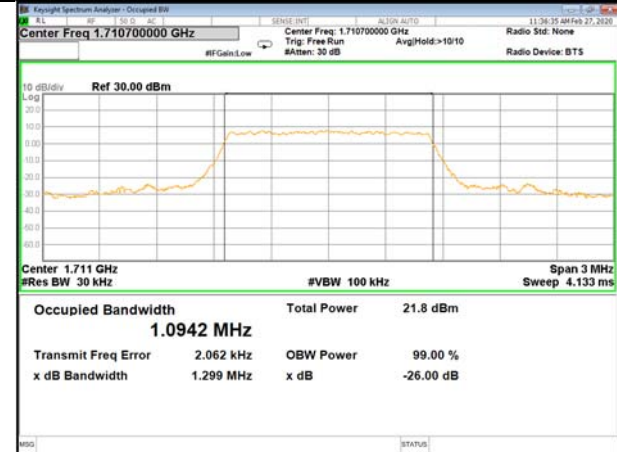

26BW and 99%  
LTE\_FDD\_BAND-4

LTE\_FDD\_BAND-4

QPSK\_1.4M\_Lower\_(26BW and 99%)

16QAM\_1.4M\_Lower\_(26BW and 99%)

QPSK\_1.4M\_Middle\_(26BW and 99%)

16QAM\_1.4M\_Middle\_(26BW and 99%)

QPSK\_1.4M\_Higher\_(26BW and 99%)

16QAM\_1.4M\_Higher\_(26BW and 99%)

LTE\_FDD\_BAND-4

LTE\_FDD\_BAND-4

QPSK\_3M\_Lower\_(26BW and 99%)

16QAM\_3M\_Lower\_(26BW and 99%)

QPSK\_3M\_Middle\_(26BW and 99%)

16QAM\_3M\_Middle\_(26BW and 99%)

QPSK\_3M\_Higher\_(26BW and 99%)