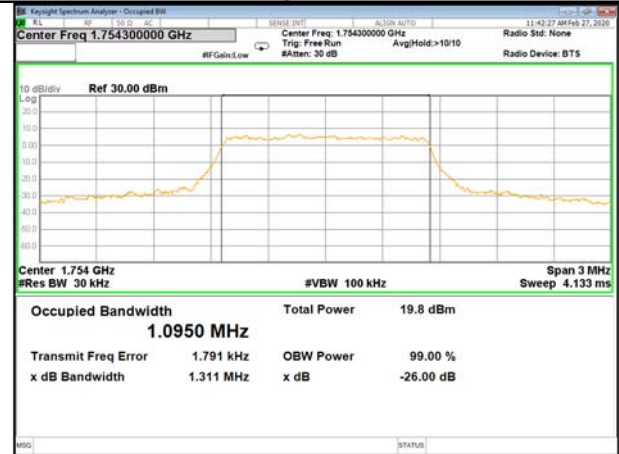

16QAM_1.4M_Higher_(26BW and 99%)