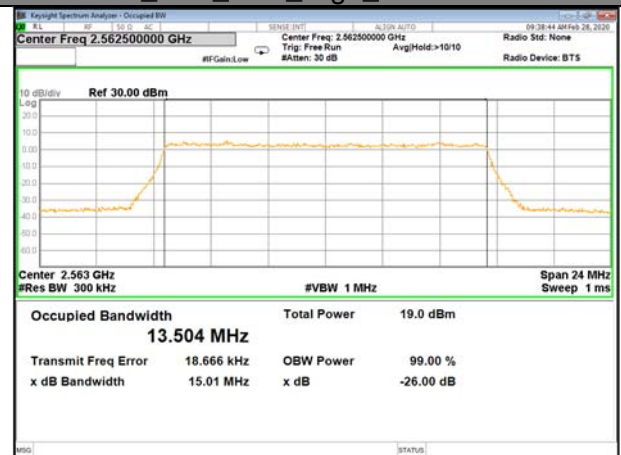

B7_Q16_15M_High_26BW-99%