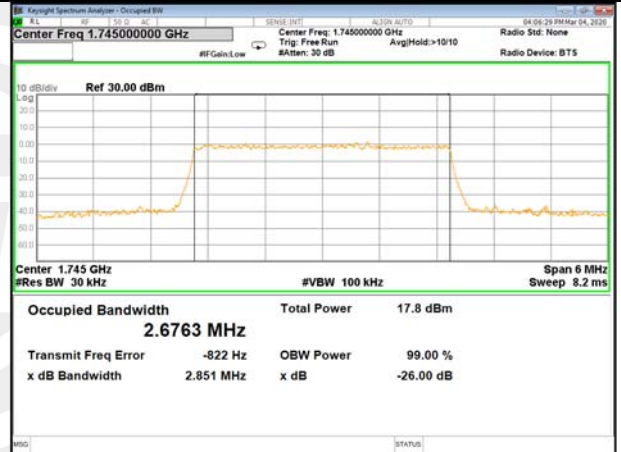

16QAM\_1.4M\_Higher\_(26BW and 99%)

LTE\_FDD\_BAND-66

LTE\_FDD\_BAND-66

QPSK\_3M\_Lower\_(26BW and 99%)

16QAM\_3M\_Lower\_(26BW and 99%)

QPSK\_3M\_Middle\_(26BW and 99%)

16QAM\_3M\_Middle\_(26BW and 99%)

QPSK\_3M\_Higher\_(26BW and 99%)