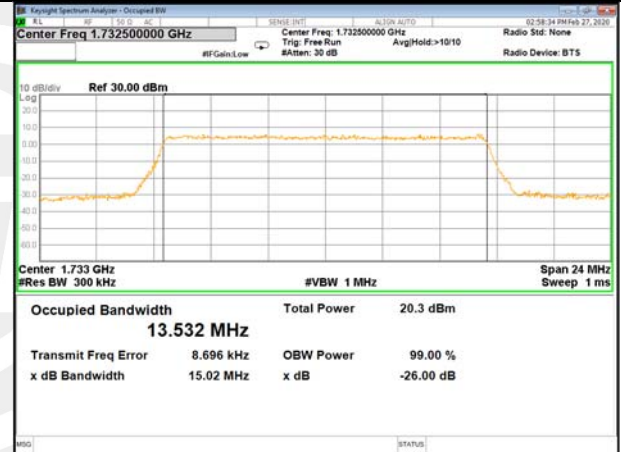

16QAM\_10M\_Higher\_(26BW and 99%)

LTE\_FDD\_BAND-4

LTE\_FDD\_BAND-4

QPSK\_15M\_Lower\_(26BW and 99%)

16QAM\_15M\_Lower\_(26BW and 99%)

QPSK\_15M\_Middle\_(26BW and 99%)

16QAM\_15M\_Middle\_(26BW and 99%)

QPSK\_15M\_Higher\_(26BW and 99%)