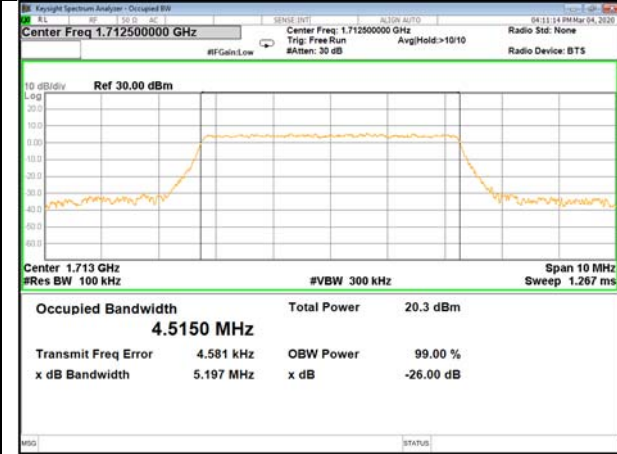

16QAM\_3M\_Higher\_(26BW and 99%)

LTE\_FDD\_BAND-66

LTE\_FDD\_BAND-66

QPSK\_5M\_Lower\_(26BW and 99%)

16QAM\_5M\_Lower\_(26BW and 99%)

QPSK\_5M\_Middle\_(26BW and 99%)

16QAM\_5M\_Middle\_(26BW and 99%)

QPSK\_5M\_Higher\_(26BW and 99%)