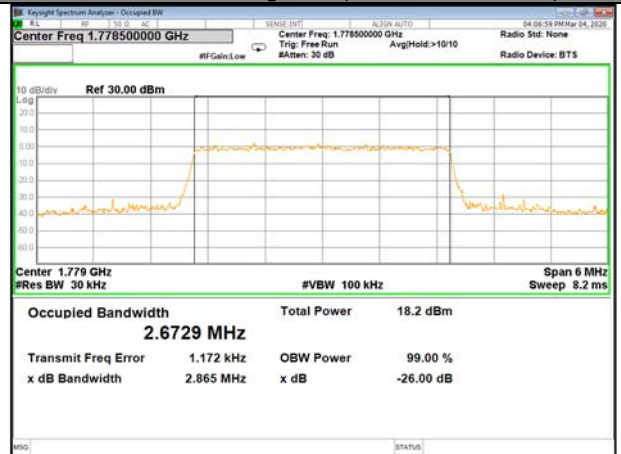

16QAM_3M_Higher_(26BW and 99%)