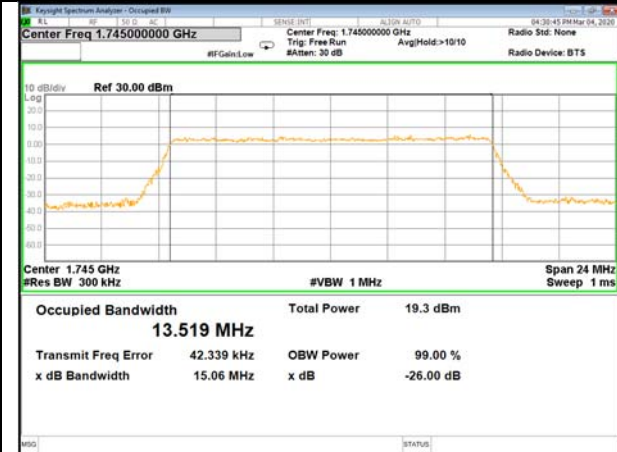

16QAM\_10M\_Higher\_(26BW and 99%)

LTE\_FDD\_BAND-66

LTE\_FDD\_BAND-66

QPSK\_15M\_Lower\_(26BW and 99%)

16QAM\_15M\_Lower\_(26BW and 99%)

QPSK\_15M\_Middle\_(26BW and 99%)

16QAM\_15M\_Middle\_(26BW and 99%)