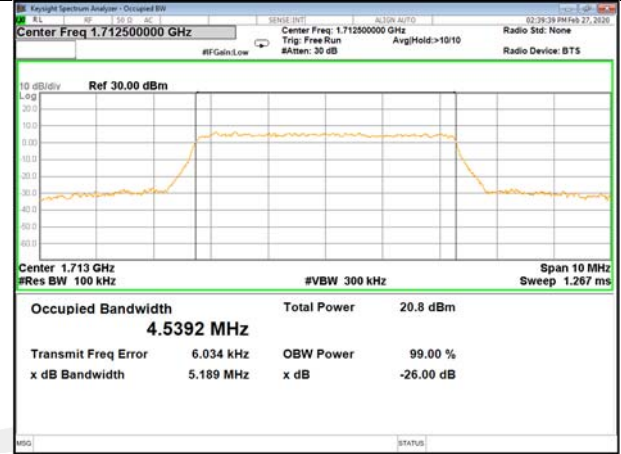

16QAM\_3M\_Higher\_(26BW and 99%)

LTE\_FDD\_BAND-4

LTE\_FDD\_BAND-4

QPSK\_5M\_Lower\_(26BW and 99%)

16QAM\_5M\_Lower\_(26BW and 99%)

QPSK\_5M\_Middle\_(26BW and 99%)

16QAM\_5M\_Middle\_(26BW and 99%)

QPSK\_5M\_Higher\_(26BW and 99%)