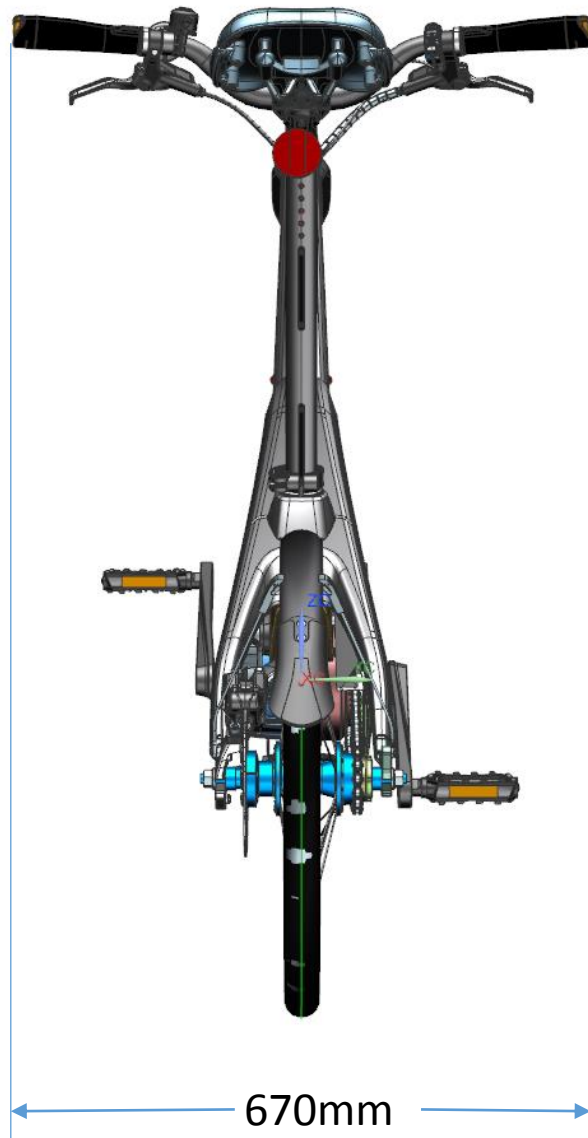

Bike Overall Dimension and Display Module Location

Bike Overall Dimension and Display Module Location

The closest distance from user to Display in Riding condition

The closest distance from user to Display in other conditions