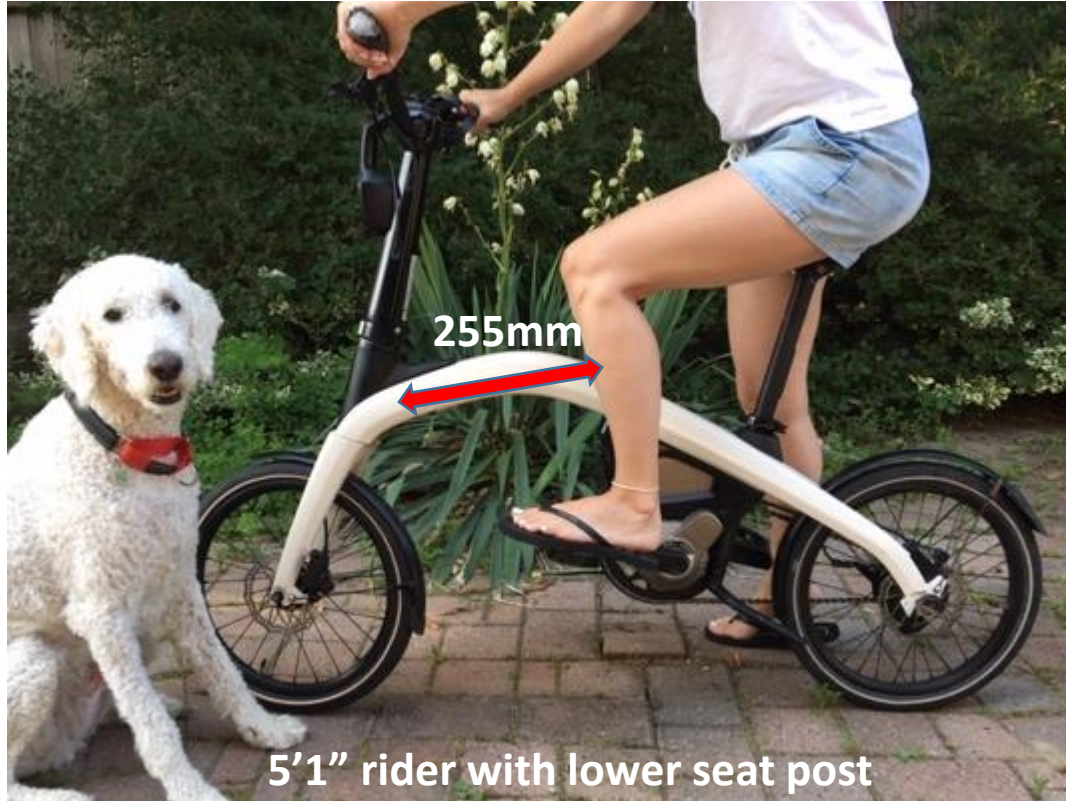

Bike Overall Dimension and Display Module Location

Bike Overall Dimension and Display Module Location

The closest distance from user to Display in Riding condition

The closest distance from user to Display in other conditions