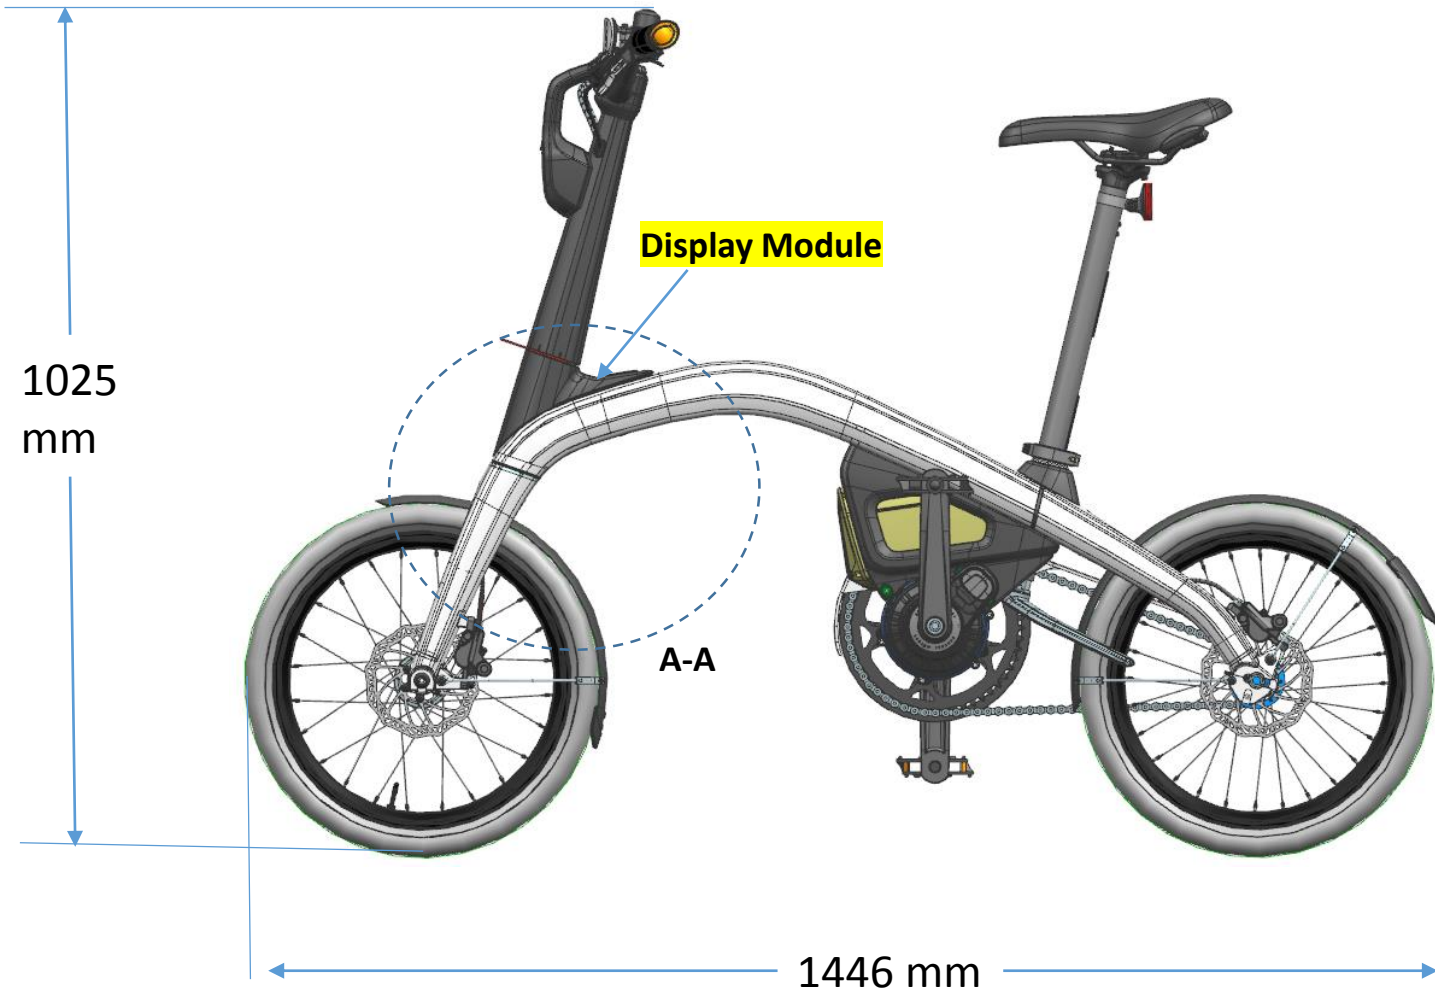

Bike Overall Dimension and Display Module Location

Bike Overall Dimension and Display Module Location

The closest distance from user to Display in Riding condition

The closest distance from user to Display in other conditions