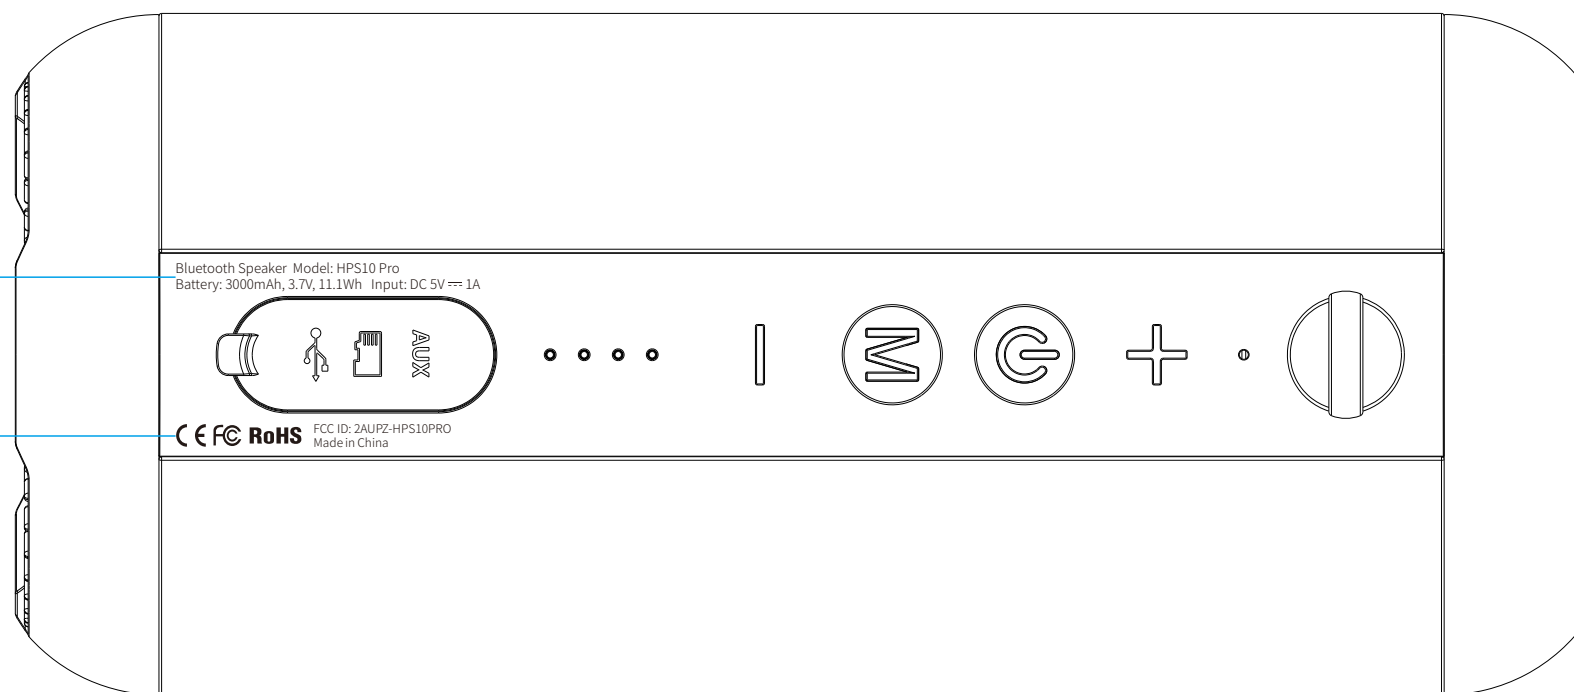

15x15mm

9.8mm

15x15mm

40.13 mm

3.89 mm Bluetooth Speaker Model: HPS10 Pro  
Battery: 3000mAh, 3.7V, 11.1Wh. Input: DC 5V ~ 1A

36.06 mm

3.05 mm **CE** **FC** **RoHS** FCC ID: 2AURZ-HPS10PRO  
Made in China

**CE** **FC** **RoHS** FCC ID: 2AURZ-HPS10PRO  
Made in China