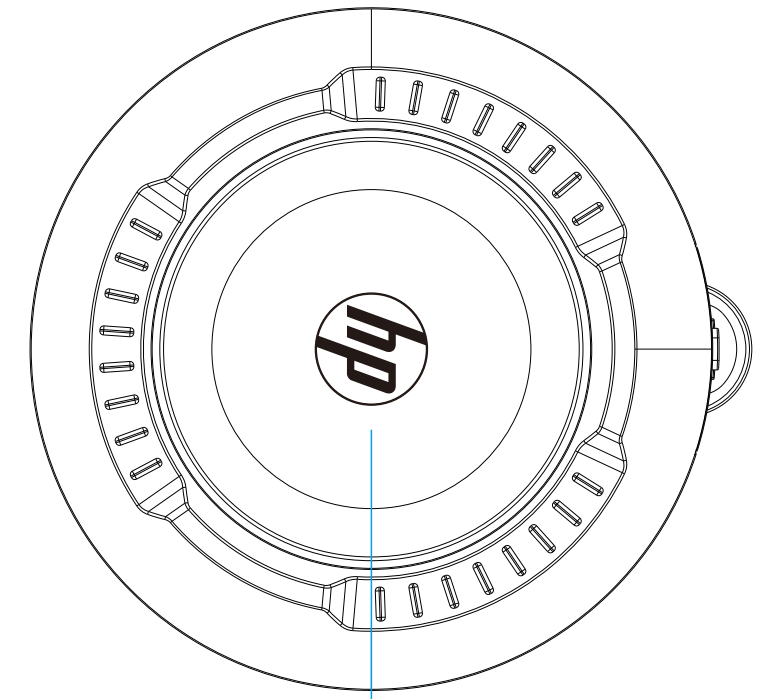

15x15mm

9.8mm

15x15mm

40.13 mm

3.89 mm Bluetooth Speaker Model: HPS10 Pro  
Battery: 3000mAh, 3.7V, 11.1Wh. Input: DC 5V ~ 1A

36.06 mm

3.05 mm **CE** **FC** **RoHS** FCC ID: 2AURZ-HPS10PRO  
Made in China

**CE** **FC** **RoHS** FCC ID: 2AURZ-HPS10PRO  
Made in China