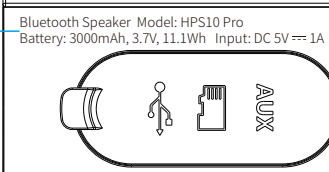

15x15mm

9.8mm

15x15mm

40.13 mm

3.89 mm Bluetooth Speaker Model: HPS10 Pro  
Battery: 3000mAh, 3.7V, 11.1Wh. Input: DC 5V ~ 1A

36.06 mm

3.05 mm **CE** **FC** **RoHS** FCC ID: 2AURZ-HPS10PRO  
Made in China

**CE** **FC** **RoHS** FCC ID: 2AURZ-HPS10PRO  
Made in China