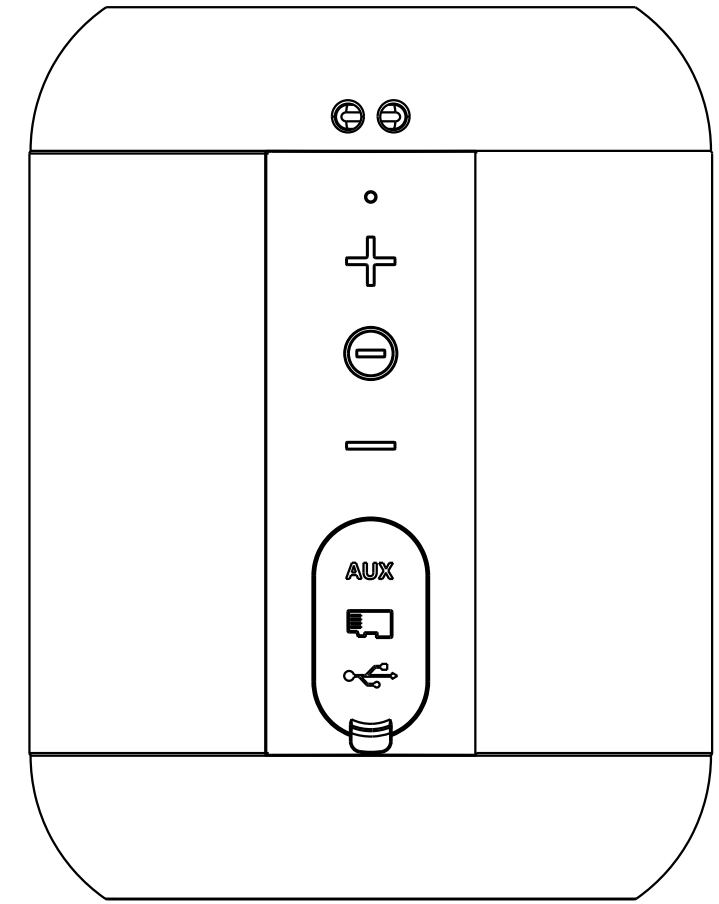

13x13mm

13x13mm

29.20 mm
Bluetooth Speaker Model: HPS10
Battery: 1500mAh, 3.7V, 5.55Wh
Input: DC 5V = 1A
11.00 mm
16.56 mm
7.67 mm
CE FCC RoHS
FCC ID: 2AU02-HPS10
Made in China