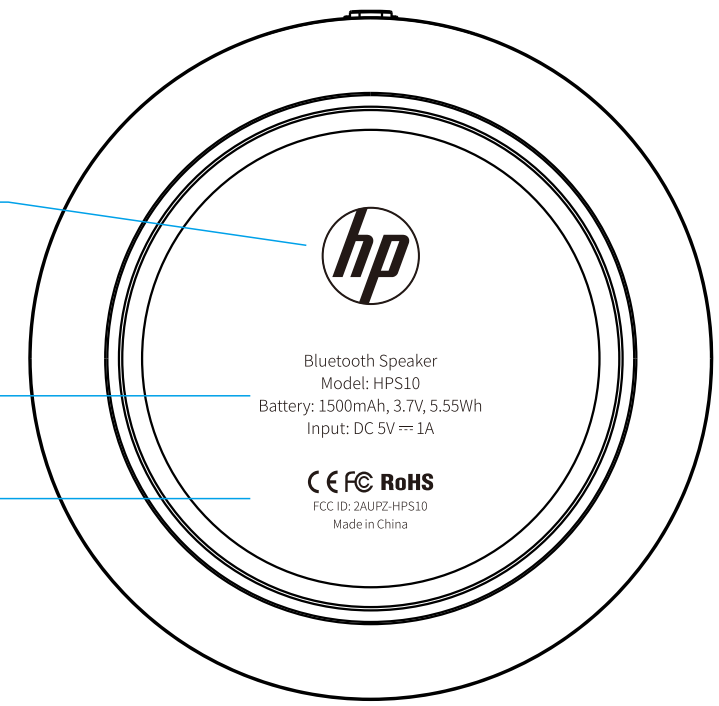

13x13mm

13x13mm

29.20 mm
Bluetooth Speaker Model: HPS10
Battery: 1500mAh, 3.7V, 5.55Wh
Input: DC 5V = 1A
11.00 mm
16.56 mm
7.67 mm
CE FCC RoHS
FCC ID: 2AU02-HPS10
Made in China